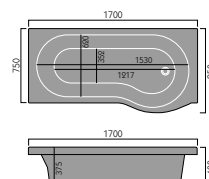

Round Showerbath 1700x850mm LH or RH (RH shown)