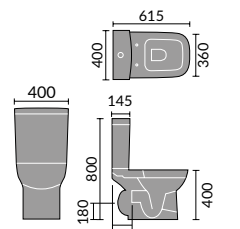

Bordeaux Open Backed Toilet