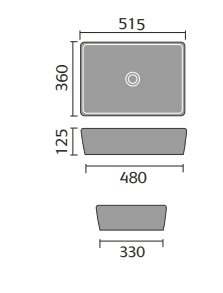

Rectangle Countertop Basin