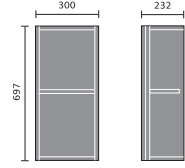

## SPACESAVER CABINETS

Vanity 600mm

Vanity 500mm

Base 300mm

WC 500mm

WC 600mm