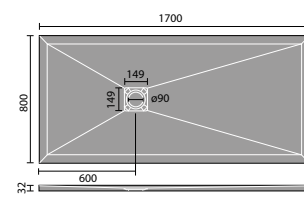

1700x800mm Rectangular