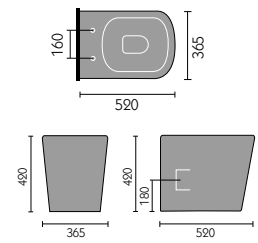

Imperia Back To Wall Toilet