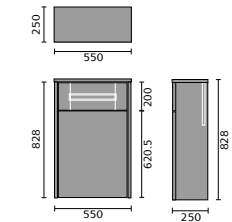

Classic WC Unit