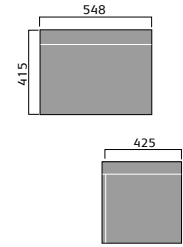

## AVIOR

Avior 80cm Wall Mounted Cabinet

Avior 55cm Wall Mounted Cabinet

Avior 55cm Floor Standing Cabinet

Avior 55cm Floor Standing Double Door Cabinet

Avior 50cm Wall Mounted Compact

Avior 50cm Floor Standing Compact