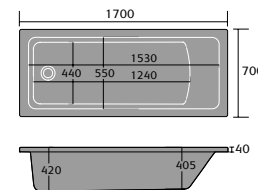

Square Acrylic Bath 1700x700mm