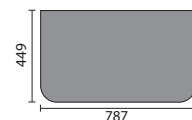

Pavo 800 Counter Top