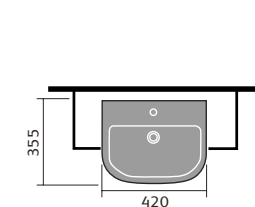

Spacesaver Curved Semi Recessed Basin