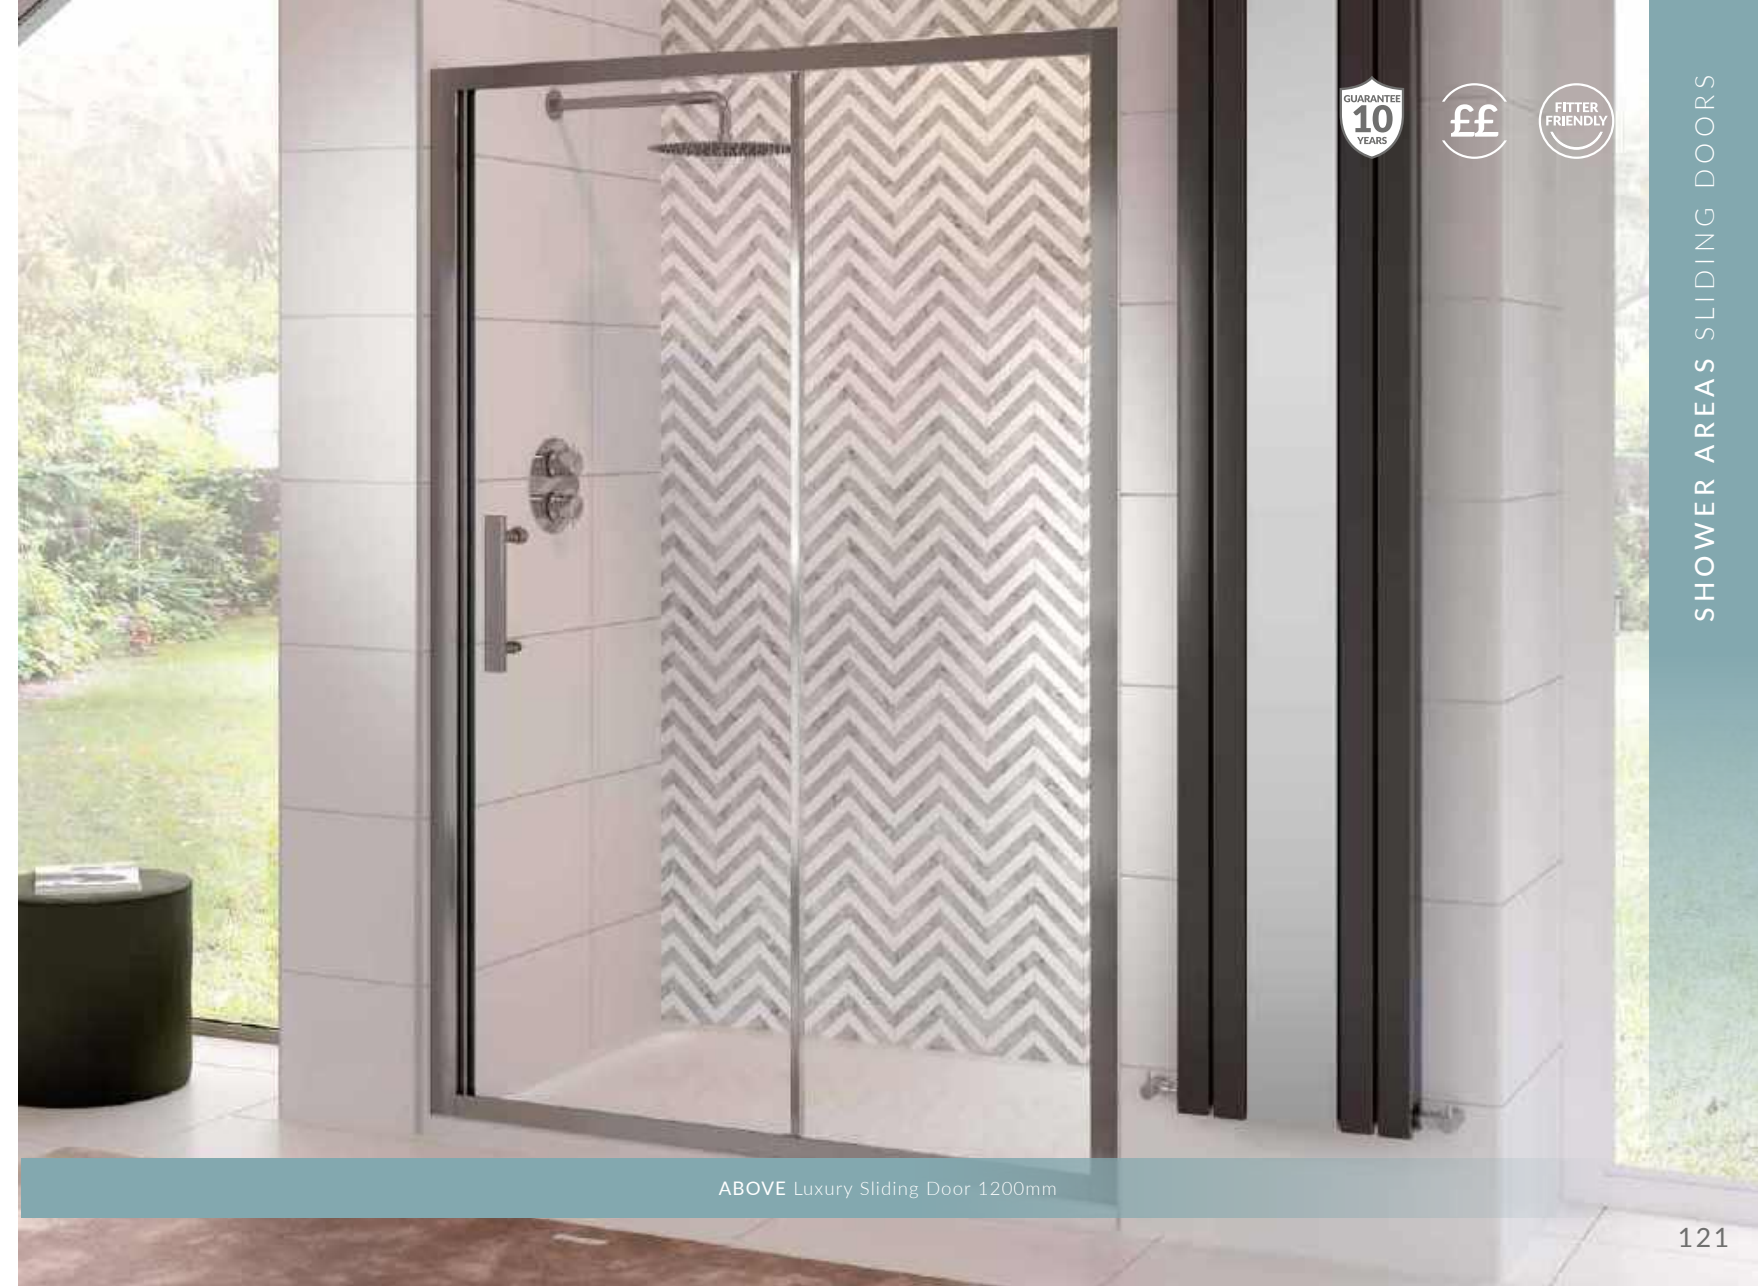

### LUXURY DOOR HANDLES

All of our Sliding, Hinged and Quadrant Enclosure doors come with a choice of handle. Our handle choices give you the flexibility to match the shape to best suit your shower and tap selection.

Round  
ENLAHRD

Oval  
ENLAHOV

Square  
ENLAHSQ

NEW

Luxury Long  
ENLAHLO

Our 8mm glass sliding doors are the perfect choice for larger shower areas from 1000mm and above. They can be recessed into a tiled in area or coupled with a glass side panel.

ABOVE Luxury Sliding Door 1200mm