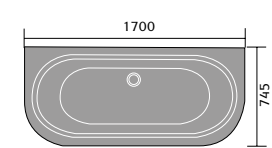

Flush to Wall Roll Top Bath 1700x745mm