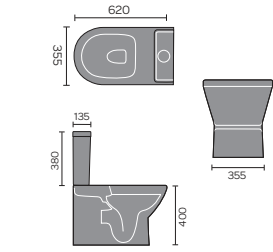

## PROVENCE

Provence Wall Hanging Toilet

Provence Flush To Wall Toilet

Provence 60cm Basin 1th And Semi / Full Pedestal

Provence Back To Wall Toilet

Provence Open Backed Toilet

Provence Ease Back To Wall Toilet