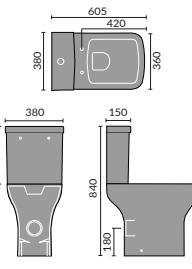

## CORSICA

Corsica Back To Wall Toilet

Corsica Flush To Wall Toilet

Corsica Open Backed Toilet

Corsica 55cm Basin 1th and Pedestal

Corsica 45cm Cloakroom

Corsica Ease Toilet