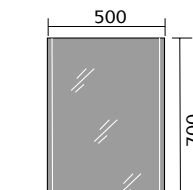

Levico LED Mirror Cabinet 500x700mm