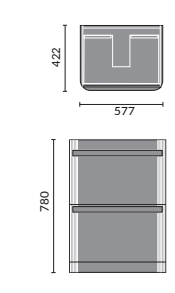

Pavo 600 Floor Standing