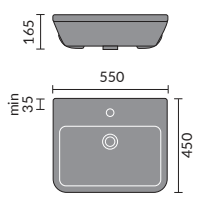

Provence 55cm Semi Recessed Basin