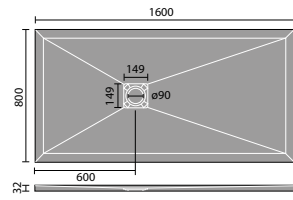

1600x800mm Rectangular