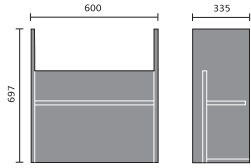

## FITTED FURNITURE STANDARD CABINETS

Vanity 600mm

WC 600mm

Drawer 300mm

Base 150mm

Base 300mm

Base 400mm