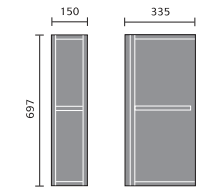

## FITTED FURNITURE STANDARD CABINETS

Vanity 600mm

WC 600mm

Drawer 300mm

Base 150mm

Base 300mm

Base 400mm