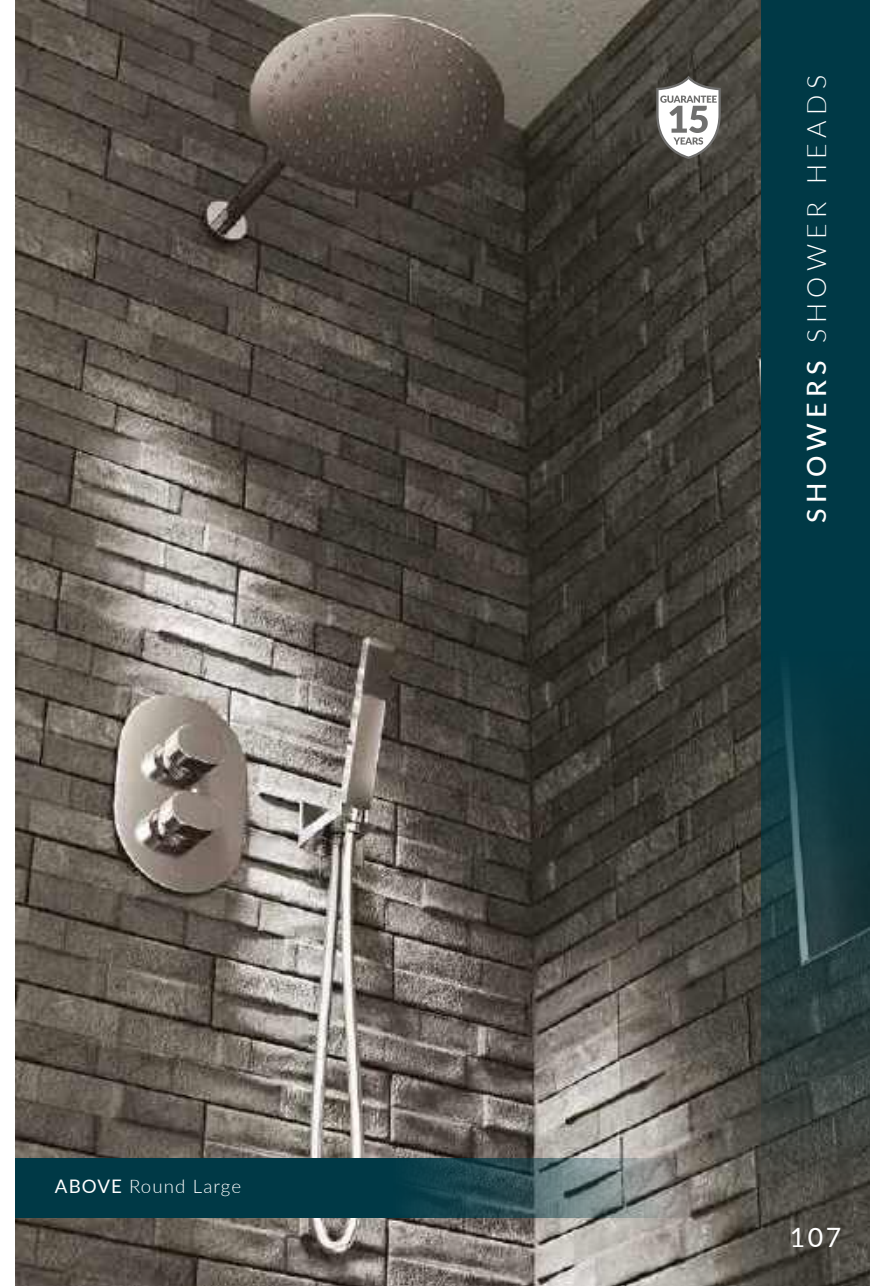

ABOVE Round Large

OUR LUXURY SHOWER HEADS AND ARMS ARE AVAILABLE IN UP TO THREE FINISHES.

SEE PAGE 115 FOR MATCHING MINI KITS

0.2 bar minimum pressure unless indicated. * 1 bar pressure.