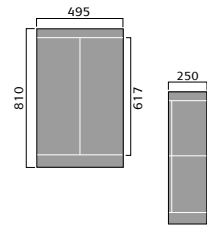

## AVIOR

Avior 80cm Wall Mounted Cabinet

Avior 55cm Wall Mounted Cabinet

Avior 55cm Floor Standing Cabinet

Avior 55cm Floor Standing Double Door Cabinet

Avior 50cm Wall Mounted Compact

Avior 50cm Floor Standing Compact