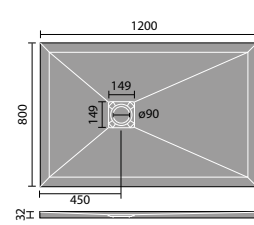

# LUXURY STONE SHOWER TRAYS

800mm Quad

900mm Quad

800mm Square

900mm Square

1200x800mm Rectangular

1200x900mm Rectangular

1400x800mm Rectangular