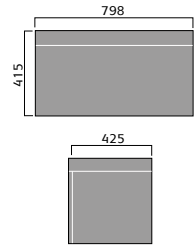

## AVIOR

Avior 80cm Wall Mounted Cabinet

Avior 55cm Wall Mounted Cabinet

Avior 55cm Floor Standing Cabinet

Avior 55cm Floor Standing Double Door Cabinet

Avior 50cm Wall Mounted Compact

Avior 50cm Floor Standing Compact