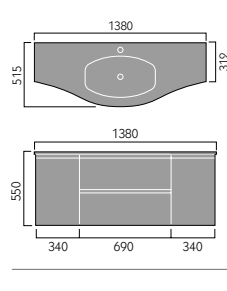

Tauri 1400 Vanity