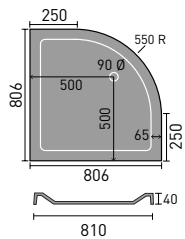

LUXURY SHOWER TRAYS

All measurements are maximums and have a 6mm tolerance on the top and a 10mm tolerance on the base. All sizes are nominal. Please check before installation.

800mm Quad