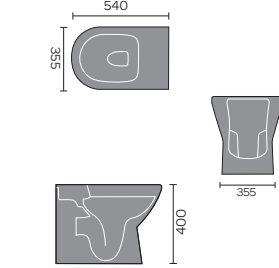

## PROVENCE

Provence Wall Hanging Toilet

Provence Flush To Wall Toilet

Provence 60cm Basin 1th And Semi / Full Pedestal

Provence Back To Wall Toilet

Provence Open Backed Toilet

Provence Ease Back To Wall Toilet