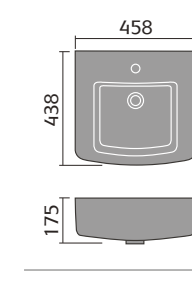

## CONTEMPORARY

65cm Vanity Unit And Basin

65cm Vanity Basin

55cm Vanity Unit And Basin

55cm Vanity Basin

45cm Vanity Unit And Basin

45cm Vanity Basin

Vanity WC Unit