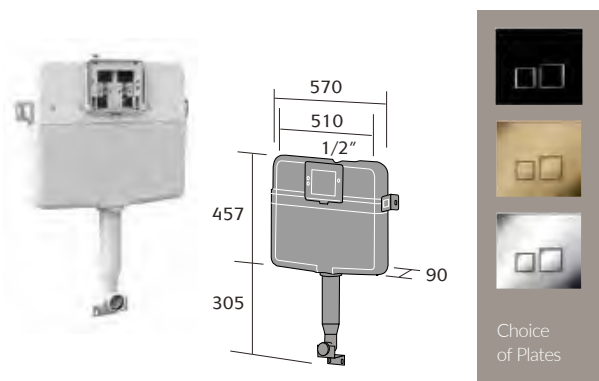

Back to Wall Slim Concealed Cistern
@POCCA