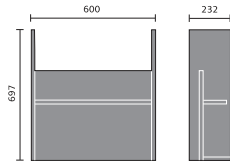

SPACESAVER CABINETS

Vanity 600mm