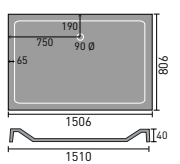

1500x800mm Rectangular