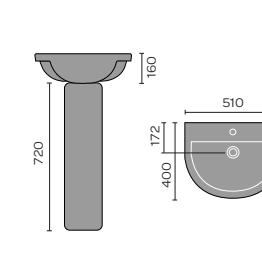

Florence 55cm Basin 1th and Pedestal