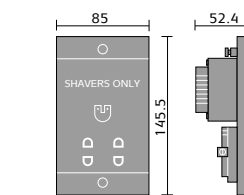

Dual Socket
Shaver Socket (240v)

	PVC WATERWALL TRIM					
	WHITE		ALUMINIUM	SILVER	BLACK	GOLD
	10MM	6MM	10MM	6MM	10MM	10MM
Internal	WWT10IW	WWT5IW	WWT10IC	-	WWTB10IC	WWTG10IC
Scotia	-	WWT5SW	WWT10S	-	-	-
External	WWT10EW	-	WWT10EC	-	-	-
L-Shape	-	-	WWT10L	-	WWTB10L	WWTG10L
End U	WWT10EUW	WWT5EUW	WWT10EU	WWT5EUS	WWTB10EU	WWTG10EU
H Join	WWT10HJW	WWT5HJW	WWT10H	-	-	-
Base Seal	-	-	WWT10B	-	-	-