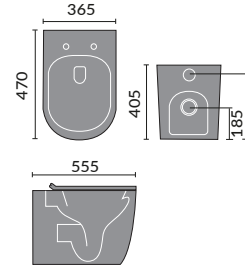

Trivento Back To Wall Toilet