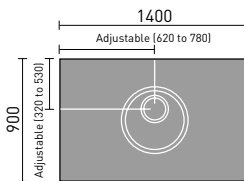

1000mm Smart Deck  
WRSD10

1200mm Smart Deck  
WRSD12

1200x750mm  
Smart Deck  
WRSD1275

1300x800mm  
Smart Deck  
WRSD138

1400x900mm  
Smart Deck  
WRSD149

1500x800mm  
Smart Deck  
WRSD158

All our Smart Decks  
have a rotating drain  
plate