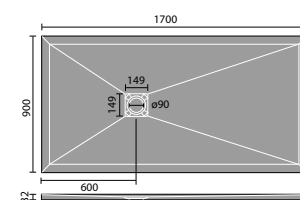

1700x900mm Rectangular