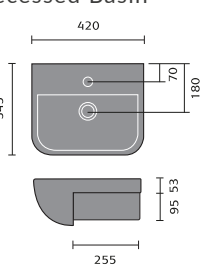

Provence 55cm Semi Recessed Basin

Spacesaver Curved Semi Recessed Basin

Spacesaver Square Semi Recessed Basin

Spacesaver Soft Round Semi Recessed Basin