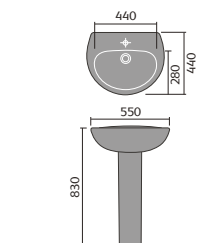

Rimini 55cm Basin 1th and Pedestal