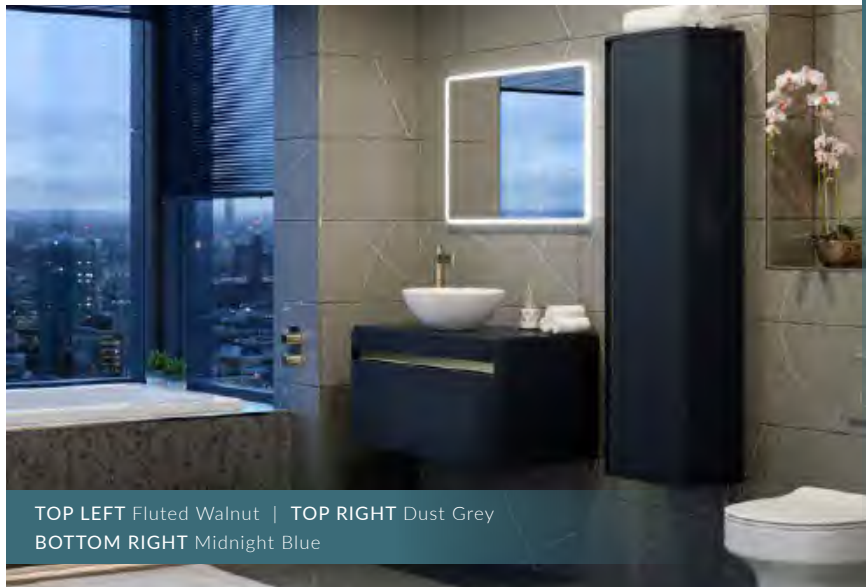

SIZE	FLUTED WALNUT	MIDNIGHT BLUE	DUST GREY
600 Vanity	@FMPAW6FW	@FMPAW6	@FMPAW6G
600 Vanity Counter	@FMPAW6CFW	@FMPAW6C	@FMPAW6CG
600 Floor Standing Vanity	@FMPAFS6FW	@FMPAFS6	@FMPAFS6G
600 Floor Standing Counter	@FMPAFS6CFW	@FMPAFS6C	@FMPAFS6CG
800 Vanity	@FMPAW8FW	@FMPAW8	@FMPAW8G
800 Vanity Counter	@FMPAW8CFW	@FMPAW8C	@FMPAW8CG
WC Unit	@FMPAWWC	@FMPAWWC	@FMPAWWC
Tall Cabinet RH	@FMPAWTFW	@FMPAWT	@FMPAWTG

CHOOSE FROM MIDNIGHT BLUE, VELVET DUST GREY OR FLUTED WALNUT AND A HANDLE INSET TO CO-ORDINATE WITH YOUR TAPS.

The Pavo handle range is available in three finishes.

TOP LEFT Fluted Walnut | TOP RIGHT Dust Grey
BOTTOM RIGHT Midnight Blue