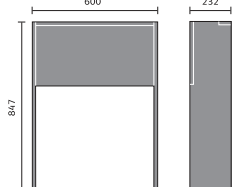

## SPACESAVER CABINETS

Vanity 600mm

Vanity 500mm

Base 300mm

WC 500mm

WC 600mm