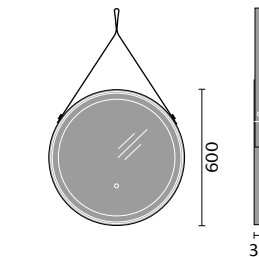

## MIRRORS & CABINETS

Bleu Bluetooth LED Mirror 700x500mm

Bleu Bluetooth LED Mirror 1200x600mm

Carina Mirror 700x600mm

Corvo LED Mirror Pendant 600mm

Corvo LED Mirror 700mm

Lesina Mirror 500x700mm

Lesina Mirror 600x800mm