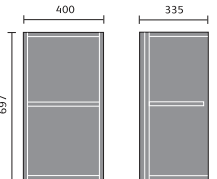

## SPACESAVER CABINETS

Vanity 600mm

Vanity 500mm

Base 300mm

WC 500mm

WC 600mm