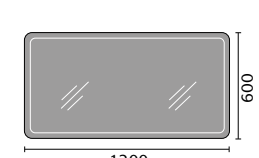

## MIRRORS & CABINETS

Bleu Bluetooth LED Mirror 700x500mm

Bleu Bluetooth LED Mirror 1200x600mm

Carina Mirror 700x600mm

Corvo LED Mirror Pendant 600mm

Corvo LED Mirror 700mm

Lesina Mirror 500x700mm

Lesina Mirror 600x800mm