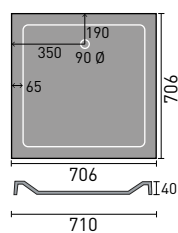

700mm Square