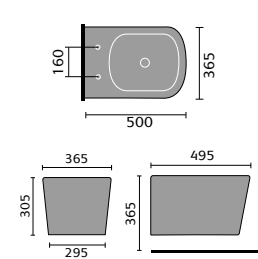

IMPERIA

Imperia Wall Hanging Toilet