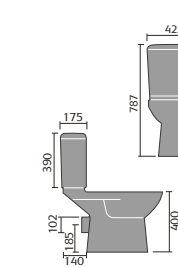

Rimini Open Backed Toilet