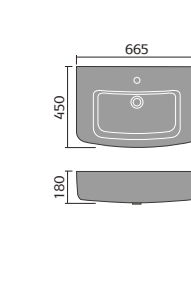

65cm Vanity Basin