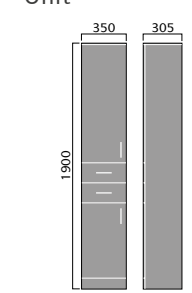

Vanity Tall Boy Unit