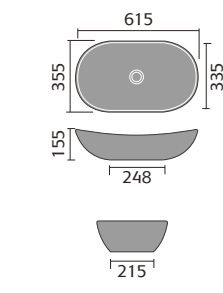

COUNTERTOP BASINS

Oval Countertop Basin