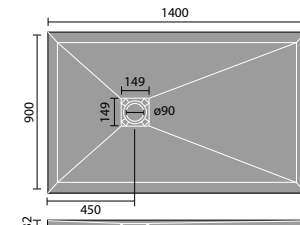

1400x900mm Rectangular