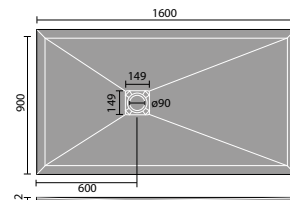

1600x900mm Rectangular