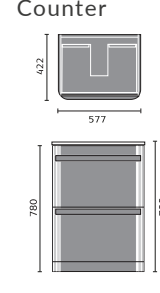

Pavo 600 Floor Standing Counter