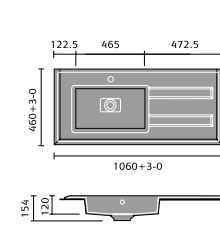

Delphina 1000 Vanity LH Basin