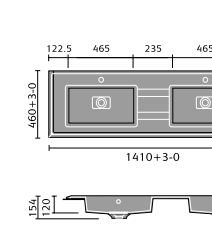

Delphina 1400 Vanity Basin