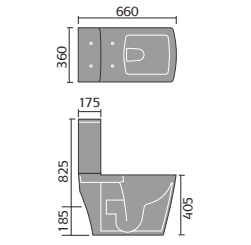

## CORSICA

Corsica Back To Wall Toilet

Corsica Flush To Wall Toilet

Corsica Open Backed Toilet

Corsica 55cm Basin 1th and Pedestal

Corsica 45cm Cloakroom

Corsica Ease Toilet