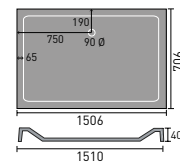

1500x700mm Rectangular