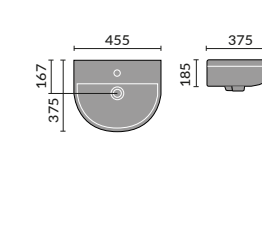

Florence 45cm Cloakroom Basin 1th