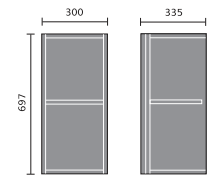

## FITTED FURNITURE STANDARD CABINETS

Vanity 600mm

WC 600mm

Drawer 300mm

Base 150mm

Base 300mm

Base 400mm