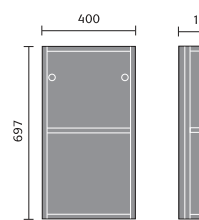

Wall Cabinet 400mm