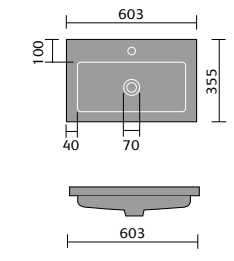

## FITTED FURNITURE BASINS

Bordeaux 55cm Semi Recessed Basin

Ceriana 54cm Semi Recessed Basin

Classic 56cm Semi Recessed Basin

Contemporary 60cm Basin

Corsica 50cm Semi Recessed Basin

Florence 51cm Semi Recessed Basin