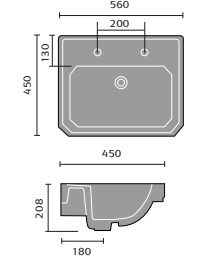

Classic 56cm Semi Recessed Basin