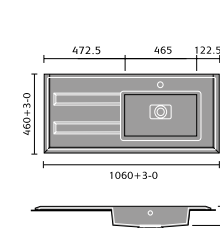

Delphina 1000 Vanity RH Basin