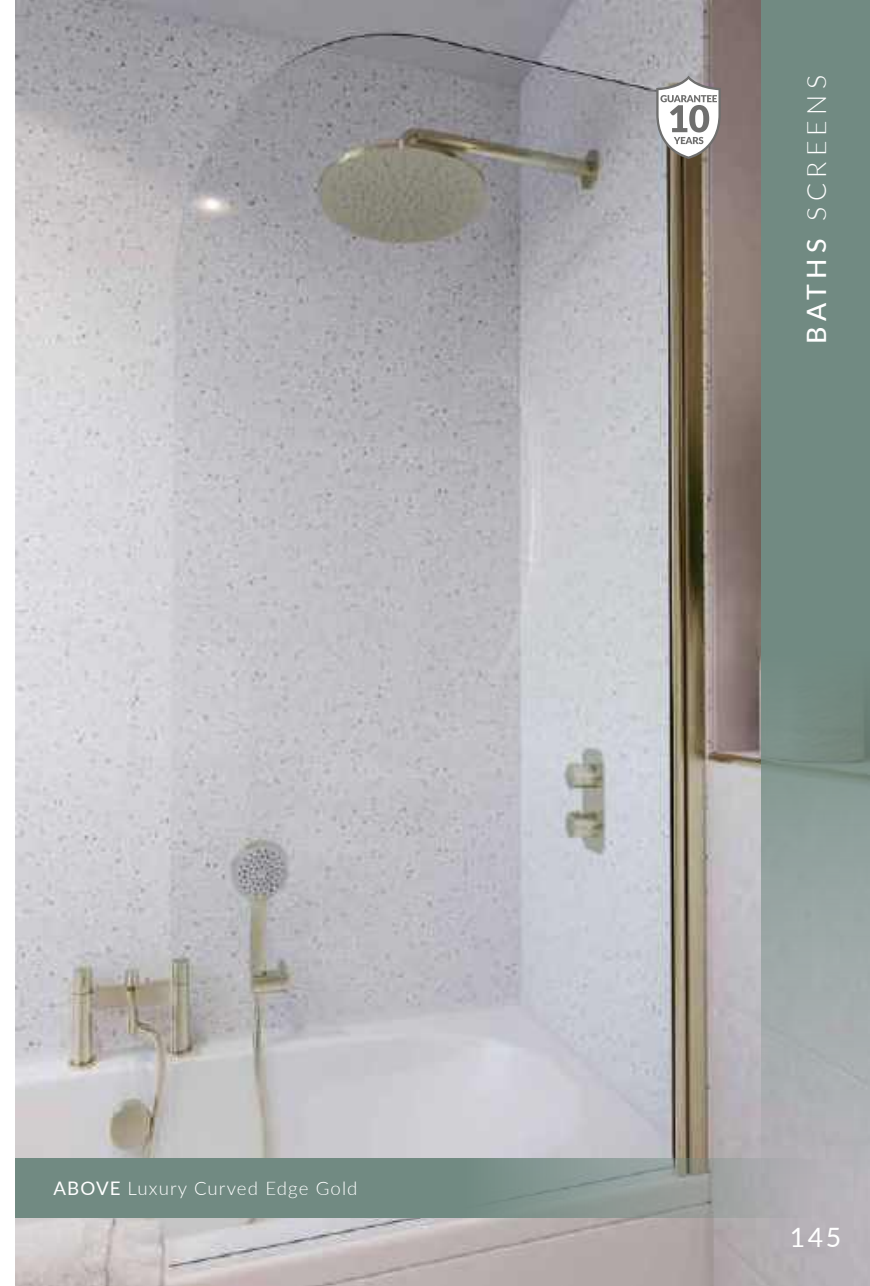

ABOVE Luxury Black Square Screen  
OPPOSITE Inline Showerbath

# LUXURY BATH SCREENS

Luxury Curved Edge Bath Screen  
1500x780mm  
BS6LCE

COLOUR	CODE
Black	BS6BCE*
Gold	BS6GCE*

Luxury Square Bath Screen  
1500x780mm  
BS6LSQ

COLOUR	CODE
Bronze	BS8BZSQ** <b>NEW</b>

Luxury Square Bath Screen With Rail  
1500x780mm  
BS6LSQR

Deluxe 8mm Square Hinged Bath Screen  
1500x830mm  
BS8DSQH  
20mm adjustment

Luxury Square Folding Bath Screen  
1500x1025mm  
BS6LSQF

Stylish and easier to clean than a curtain, screens make a bathroom feel more spacious. All of our bath screens are made with toughened glass.

ABOVE Luxury Curved Edge Gold

6mm glass, 1500mm high, 25mm adjustment unless specified.  
\*1400mm high, 15mm adjustment. \*\*8mm glass, 800mm wide, 20mm adjustment.