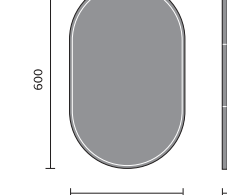

Velino Mirror
Rectangle
500x700mm