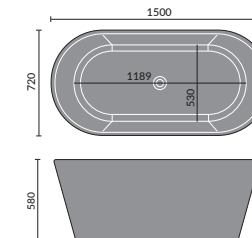

Oval Freestanding Bath 1500x750mm