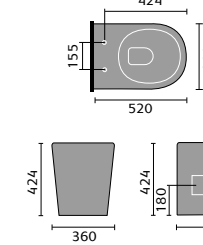

Genoa Back To Wall Toilet