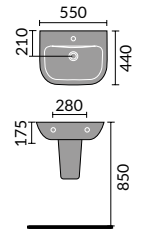

Bordeaux 55cm Basin 1th Semi Pedestal