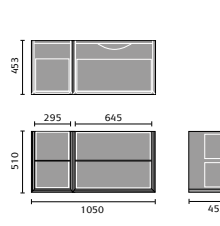

Delphina 1000 Vanity RH