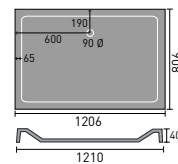

LUXURY SHOWER TRAYS

1200x800mm Rectangular