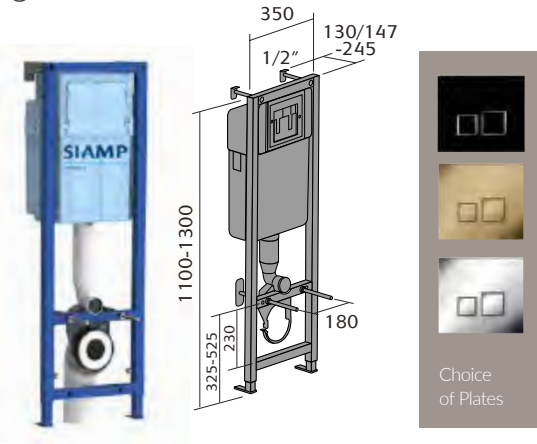

## FRAMES & CONCEALED CISTERNS

Wall Hung Frame  
PORIMWF

Wall Hung Easy Fit Frame and Connector Kit  
@POWHAF

Luxury Wall Hanging WC  
Frame and Cistern  
@POLWHF

Concealed Cistern  
PODFCCE

- Front accessible
- Dual flush
- Cable operated