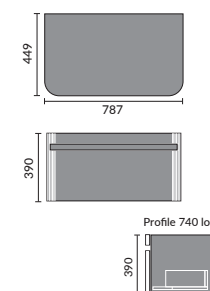

Pavo 800 Counter