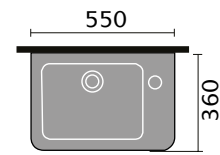

Spacesaver Square Semi Recessed Basin