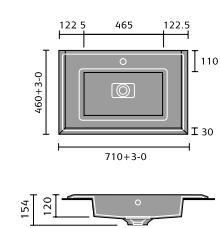

DELPHINA

Delphina 700 Vanity Basin