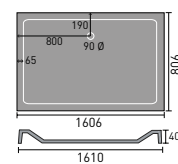

# LUXURY SHOWER TRAYS

1200x800mm Rectangular

1500x700mm Rectangular

1600x800mm Rectangular

1000x800mm Rectangular

1100x900mm Rectangular

900mm Quad

1200x800mm Quad LH Shown