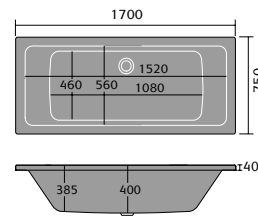

STANDARD BATHS

Elegant Double Ended Bath 1700x750mm