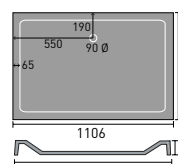

# LUXURY SHOWER TRAYS

1200x800mm Rectangular

1500x700mm Rectangular

1600x800mm Rectangular

1000x800mm Rectangular

1100x900mm Rectangular

900mm Quad

1200x800mm Quad LH Shown