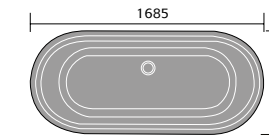

Roll Top Freestanding Bath 1700x745mm