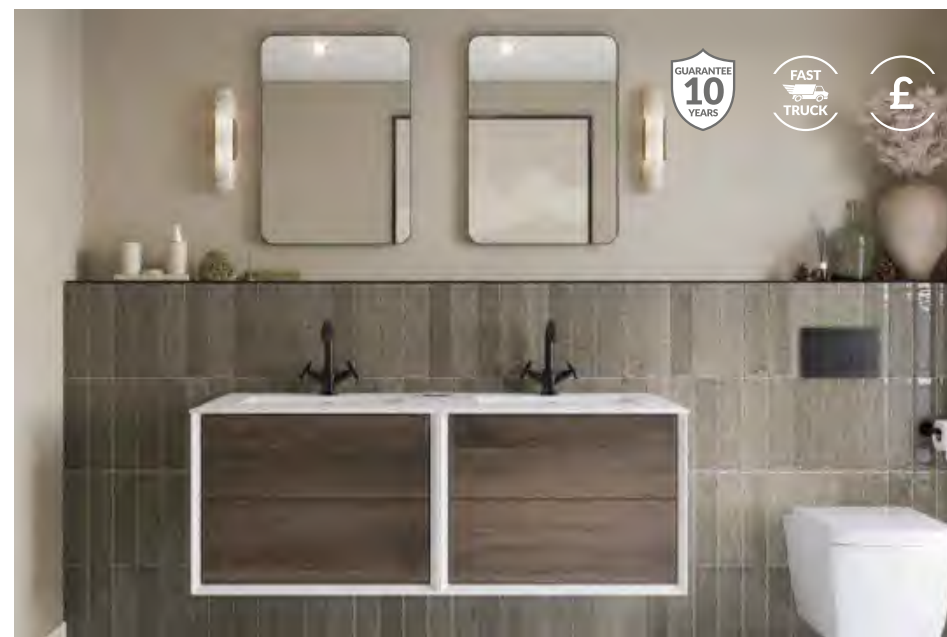

# OLIVO

Beautiful round design with soft backlighting.

Olivo LED Mirror

SIZE	CODE
600mm	MMOLRO6N
800mm	MMOLRO8N

Features:

- Demister
- Touch sensor
- Light colour control