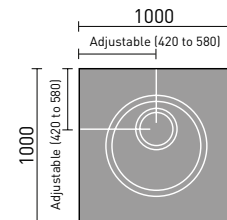

1000mm Smart Deck  
WRSD10

1200mm Smart Deck  
WRSD12

1200x750mm  
Smart Deck  
WRSD1275

1300x800mm  
Smart Deck  
WRSD138

1400x900mm  
Smart Deck  
WRSD149

1500x800mm  
Smart Deck  
WRSD158

All our Smart Decks  
have a rotating drain  
plate