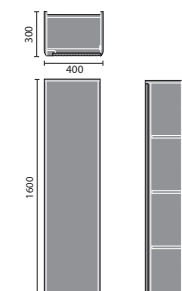

Pavo Tall Cabinet