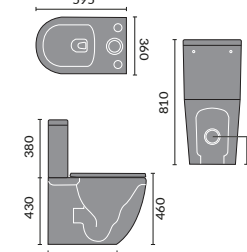

Trivento Flush To Wall Toilet