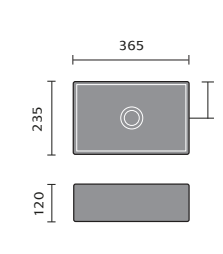

## FITTED FURNITURE STANDARD CABINETS

Vanity 600mm

WC 600mm

Drawer 300mm

Base 150mm

Base 300mm

Base 400mm