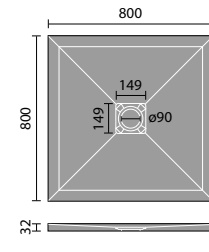

# LUXURY STONE SHOWER TRAYS

800mm Quad

900mm Quad

800mm Square

900mm Square

1200x800mm Rectangular

1200x900mm Rectangular

1400x800mm Rectangular