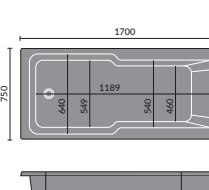

## MIRRORS & CABINETS

Bleu Bluetooth LED Mirror 700x500mm

Bleu Bluetooth LED Mirror 1200x600mm

Carina Mirror 700x600mm

Corvo LED Mirror Pendant 600mm

Corvo LED Mirror 700mm

Lesina Mirror 500x700mm

Lesina Mirror 600x800mm