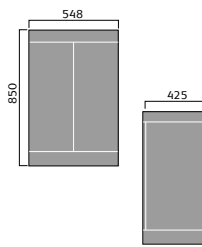

## AVIOR

Avior 80cm Wall Mounted Cabinet

Avior 55cm Wall Mounted Cabinet

Avior 55cm Floor Standing Cabinet

Avior 55cm Floor Standing Double Door Cabinet

Avior 50cm Wall Mounted Compact

Avior 50cm Floor Standing Compact