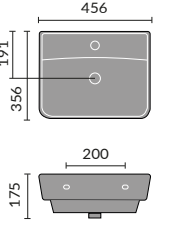

## CORSICA

Corsica Back To Wall Toilet

Corsica Flush To Wall Toilet

Corsica Open Backed Toilet

Corsica 55cm Basin 1th and Pedestal

Corsica 45cm Cloakroom

Corsica Ease Toilet