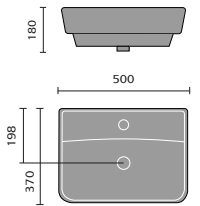

## FITTED FURNITURE BASINS

Bordeaux 55cm Semi Recessed Basin

Ceriana 54cm Semi Recessed Basin

Classic 56cm Semi Recessed Basin

Contemporary 60cm Basin

Corsica 50cm Semi Recessed Basin

Florence 51cm Semi Recessed Basin