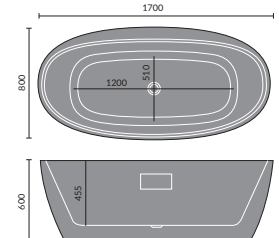

Round Freestanding Bath 1700x800mm