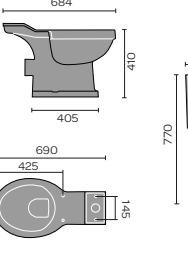

Classic Open Backed Toilet