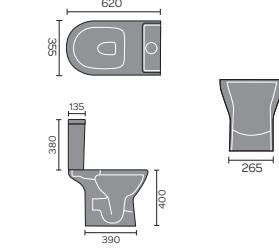

## PROVENCE

Provence Wall Hanging Toilet

Provence Flush To Wall Toilet

Provence 60cm Basin 1th And Semi / Full Pedestal

Provence Back To Wall Toilet

Provence Open Backed Toilet

Provence Ease Back To Wall Toilet