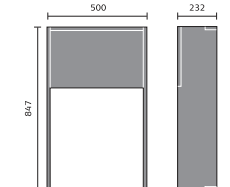

## SPACESAVER CABINETS

Vanity 600mm

Vanity 500mm

Base 300mm

WC 500mm

WC 600mm