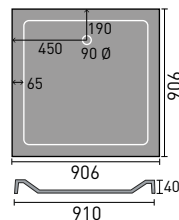

900mm Square