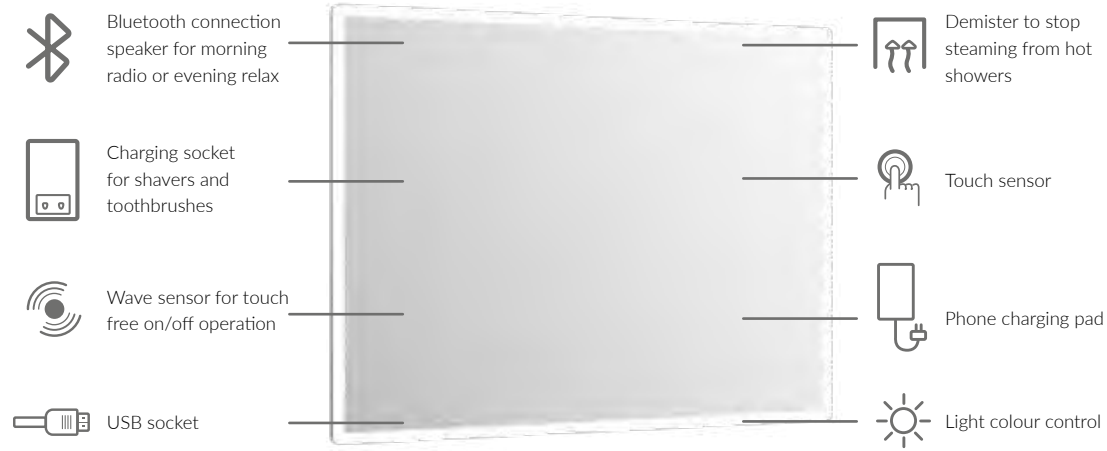

LOOK OUT FOR THESE FEATURES AND BENEFITS