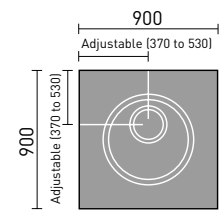

900mm Smart Deck
WRSD9