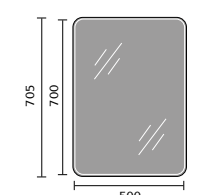

MIRRORS & CABINETS

Sillaro
Recessed Cabinet
500x700mm

Tegel LED Mirror
600x800mm

Tegel LED Mirror
800x600mm

Varese Mirror
550x800mm

Velino Mirror
Oval 400x600mm

Velino Mirror
Rectangle
500x700mm

LIGHTING

For full specifications please go to www.ctb.co.uk

Dimmable LED
Ceiling Light
(IP65 rated)

Wireless Switch

LED Ceiling Light
(IP65 rated)

Extractor Fan

LED Shower Ceiling
Light And Fan

Dual Socket
Shaver Socket (240v)

	PVC WATERWALL TRIM					
	WHITE		ALUMINIUM	SILVER	BLACK	GOLD
	10MM	6MM	10MM	6MM	10MM	10MM
Internal	WWT10IW	WWT5IW	WWT10IC	-	WWTB10IC	WWTG10IC
Scotia	-	WWT5SW	WWT10S	-	-	-
External	WWT10EW	-	WWT10EC	-	-	-
L-Shape	-	-	WWT10L	-	WWTB10L	WWTG10L
End U	WWT10EUW	WWT5EUW	WWT10EU	WWT5EUS	WWTB10EU	WWTG10EU
H Join	WWT10HJW	WWT5HJW	WWT10H	-	-	-
Base Seal	-	-	WWT10B	-	-	-

Timber Battens:
(45x21mm) Battens are recommended to be fitted at a maximum distance of 500mm apart.

Panel Fitting:
Fit panels 3mm above bath, shower tray or floor. Seal expansion gap with Waterwall sealant.

Panel and Decor Strip Sealing:
Seal all square edge tongue and groove joints with Waterwall sealant. Always seal inside each profile prior to inserting panel.

LUXURY WATERWALL TRIM
Suitable for 11mm thick luxury panels featured on PG166

BRUSHED NICKEL	
Internal Corner	WWLNTCI11
External Corner	WWLNTCE11
Edge Trim	WWLNTTE11
H Joint	WWLNTHT11