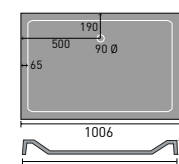

# LUXURY SHOWER TRAYS

1200x800mm Rectangular

1500x700mm Rectangular

1600x800mm Rectangular

1000x800mm Rectangular

1100x900mm Rectangular

900mm Quad

1200x800mm Quad LH Shown