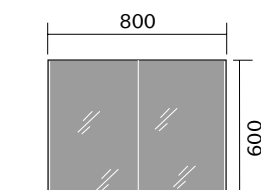

Levico LED Mirror Cabinet 800x600mm