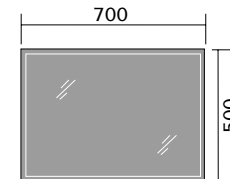

## MIRRORS & CABINETS

Bleu Bluetooth LED Mirror 700x500mm

Bleu Bluetooth LED Mirror 1200x600mm

Carina Mirror 700x600mm

Corvo LED Mirror Pendant 600mm

Corvo LED Mirror 700mm

Lesina Mirror 500x700mm

Lesina Mirror 600x800mm