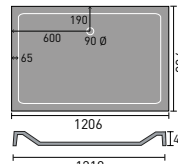

1200x900mm Rectangular