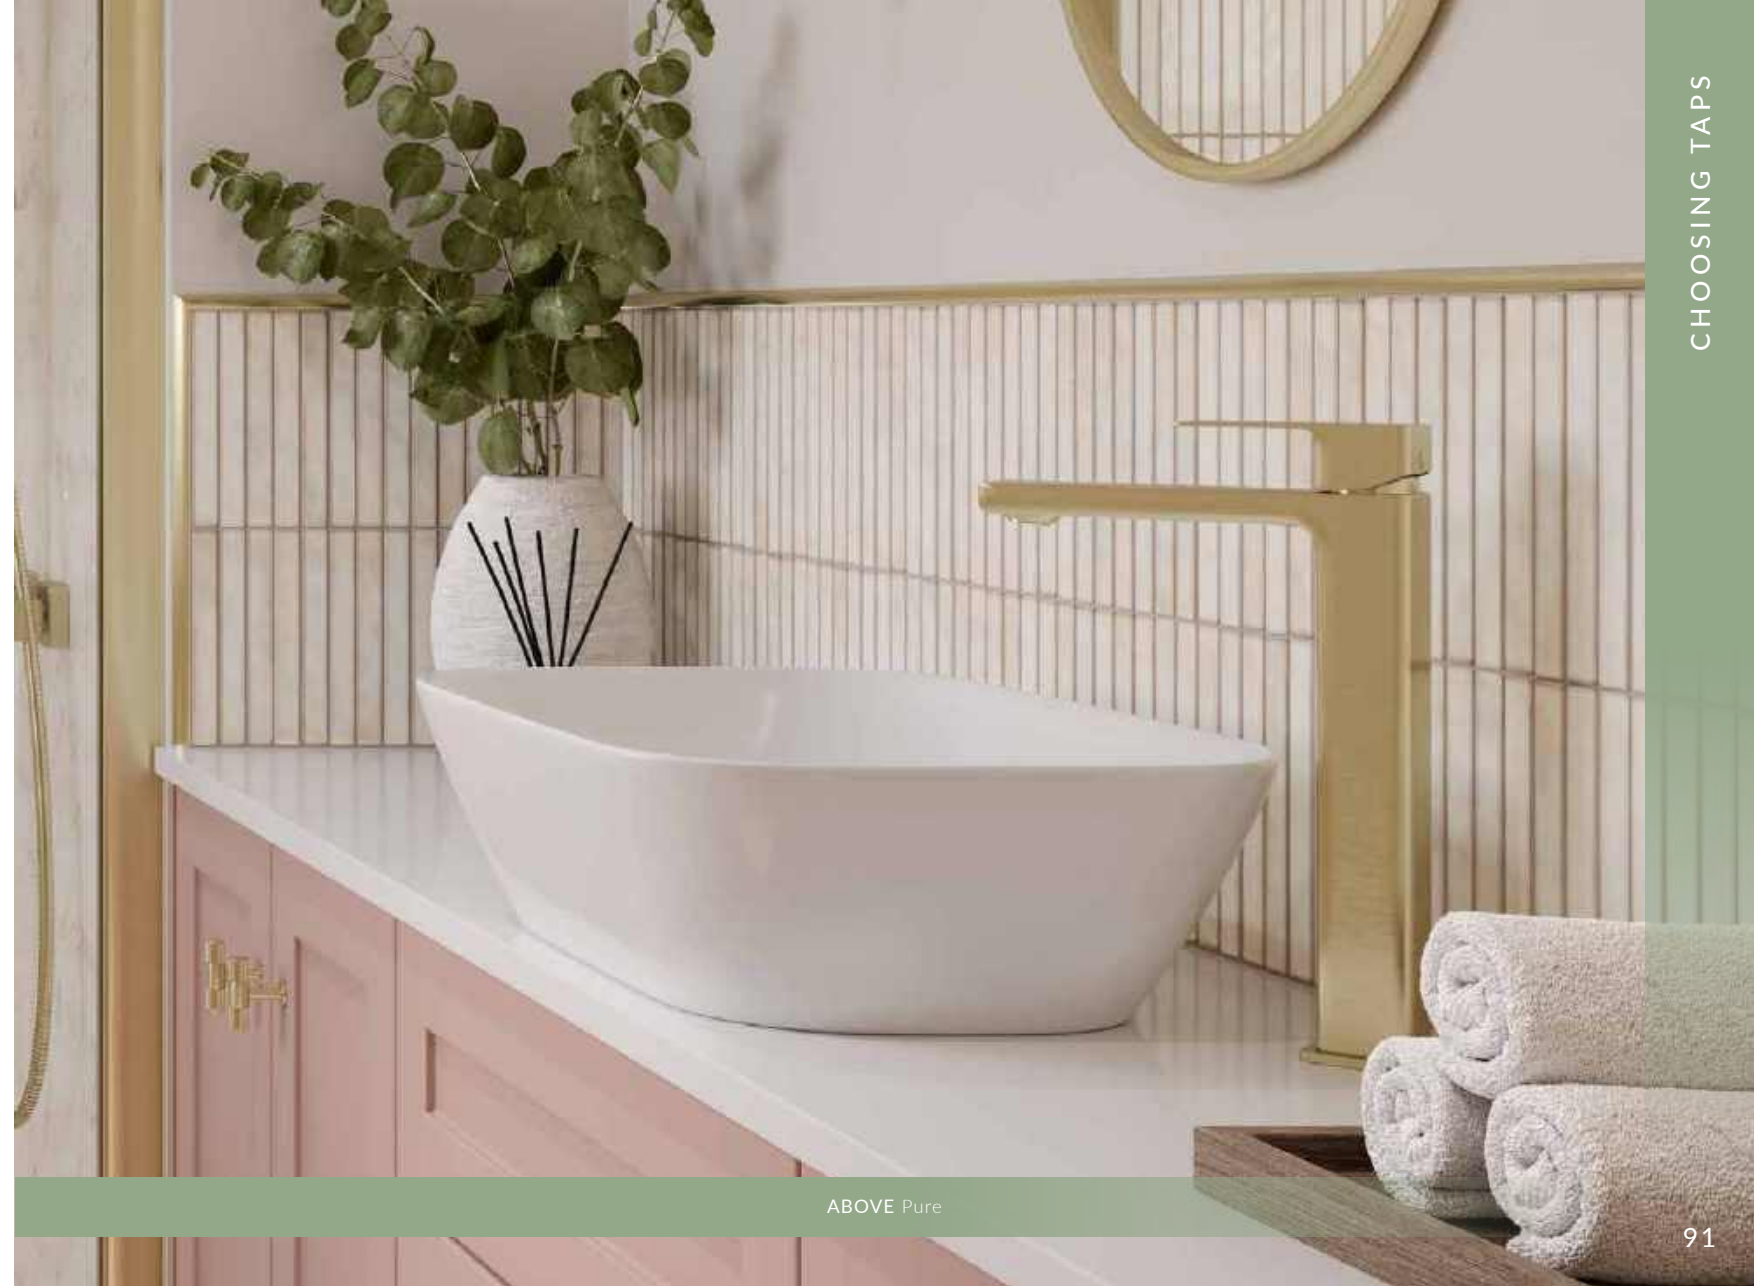

TAPS

Call in to your local Clifton depot and our friendly team will help.

Our taps are made from high quality brass with a superior chrome or coloured PVD finish that will stand the test of time. We have a selection of styles and colours to choose from. Each style has a variety of types to suit different looks and requirements. See the footnote on each page for the minimum operating pressures.

BASIN MONO

A single tap with a lever to control flow & temperature. In different sizes to fit your choice of basin.

BATH FILLER

One spout with individual hot and cold controls.

BATH SHOWER MIXER

Like a bath filler with a built-in shower handset. Deck mounted or freestanding.

WALL MOUNTED

Super stylish these use a valve control which can be positioned away from the spout for ease of use.

BATHDECK

Separate controls and spout, mounted on the bath edge.

BATH FILLER OVERFLOW

A combined overflow and water outlet that's perfect for tiled in baths. The temperature and flow is controlled with a separate control valve.

ABOVE Pure