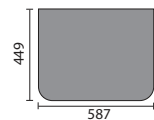

Pavo 600 Counter Top