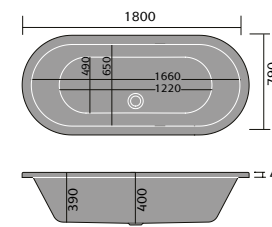

FREESTANDING BATHS

Contemporary Freestanding Bath 1800x800mm