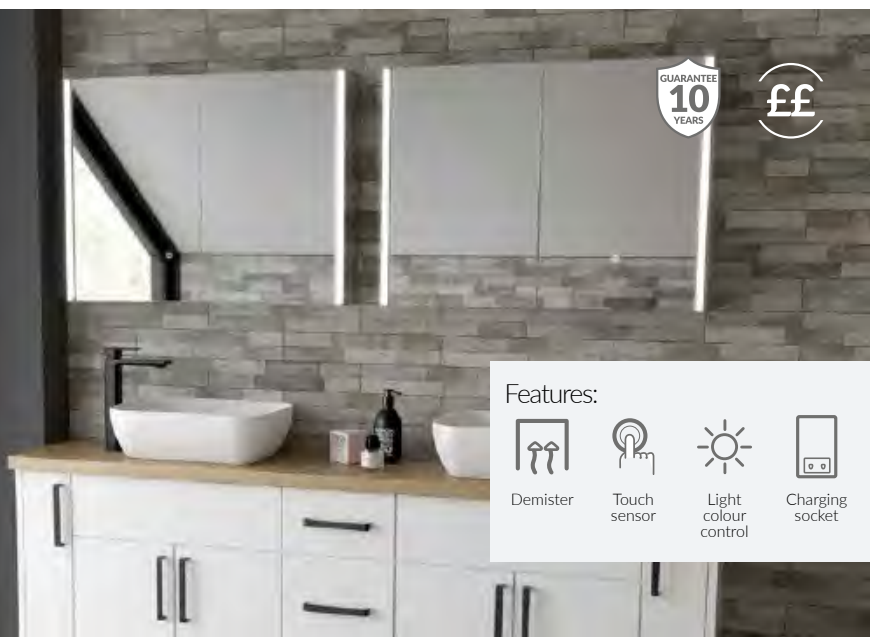

# LEVICO

Affordable and stylish. These cabinets have smart features without breaking the budget.

Levico  
LED Mirror Cabinet

SIZE	CODE
500x700mm	MCLLSD
800x600mm	MCLLDD

Features:

Demister  
Touch sensor  
Light colour control  
Charging socket