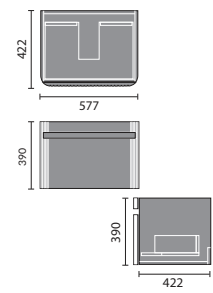

PAVO

Pavo 600 Vanity