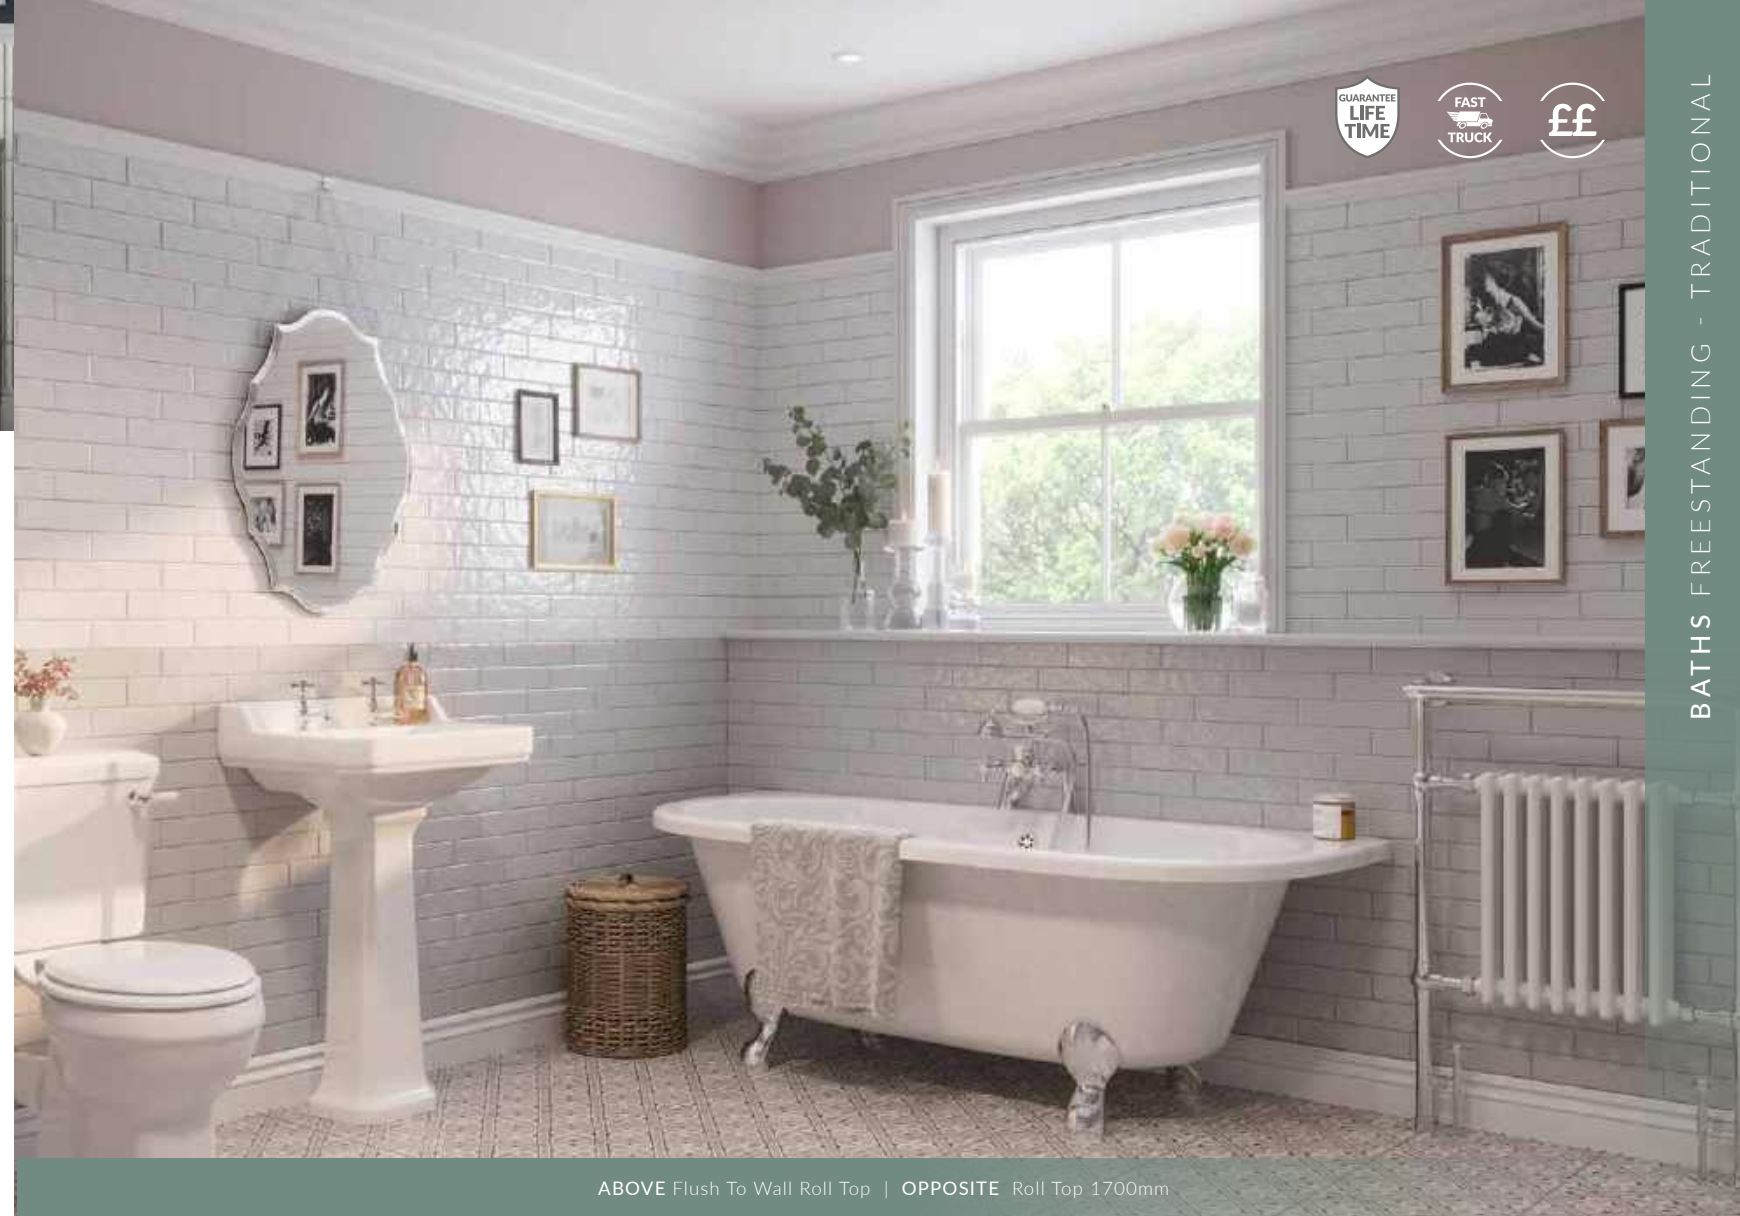

ABOVE Flush To Wall Roll Top | OPPOSITE Roll Top 1700mm