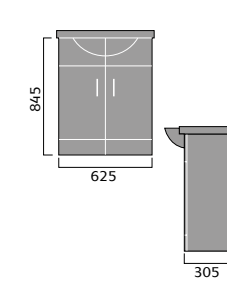

CONTEMPORARY

65cm Vanity Unit And Basin