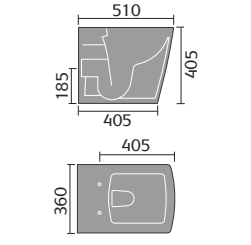

Ceriana Back To Wall Toilet