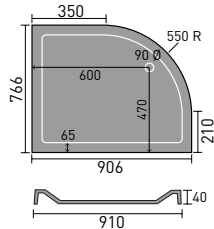

900x760mm Quad LH Shown