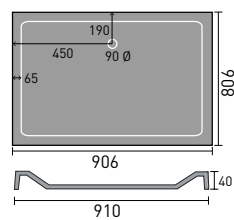

900x800mm Rectangular