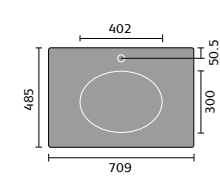

Classic 700 Countertop