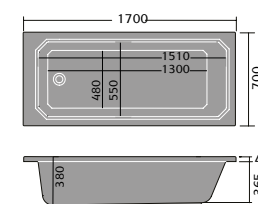

Roma Bath 1700x700mm