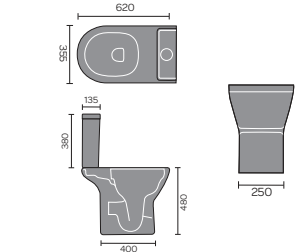

Provence Ease Toilet And Seat