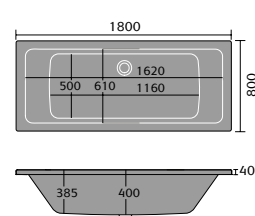

Elegant Double Ended Bath 1800x800mm