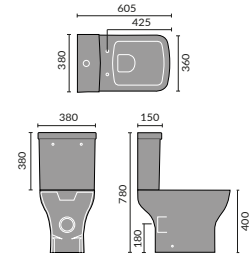

## CORSICA

Corsica Back To Wall Toilet

Corsica Flush To Wall Toilet

Corsica Open Backed Toilet

Corsica 55cm Basin 1th and Pedestal

Corsica 45cm Cloakroom

Corsica Ease Toilet