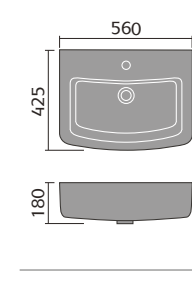

## CONTEMPORARY

65cm Vanity Unit And Basin

65cm Vanity Basin

55cm Vanity Unit And Basin

55cm Vanity Basin

45cm Vanity Unit And Basin

45cm Vanity Basin

Vanity WC Unit