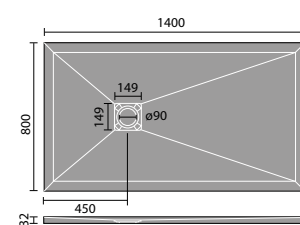

# LUXURY STONE SHOWER TRAYS

800mm Quad

900mm Quad

800mm Square

900mm Square

1200x800mm Rectangular

1200x900mm Rectangular

1400x800mm Rectangular