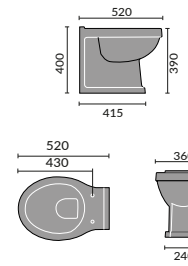

CLASSIC

Classic Back To Wall Toilet