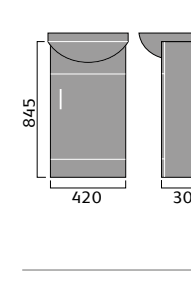

## CONTEMPORARY

65cm Vanity Unit And Basin

65cm Vanity Basin

55cm Vanity Unit And Basin

55cm Vanity Basin

45cm Vanity Unit And Basin

45cm Vanity Basin

Vanity WC Unit