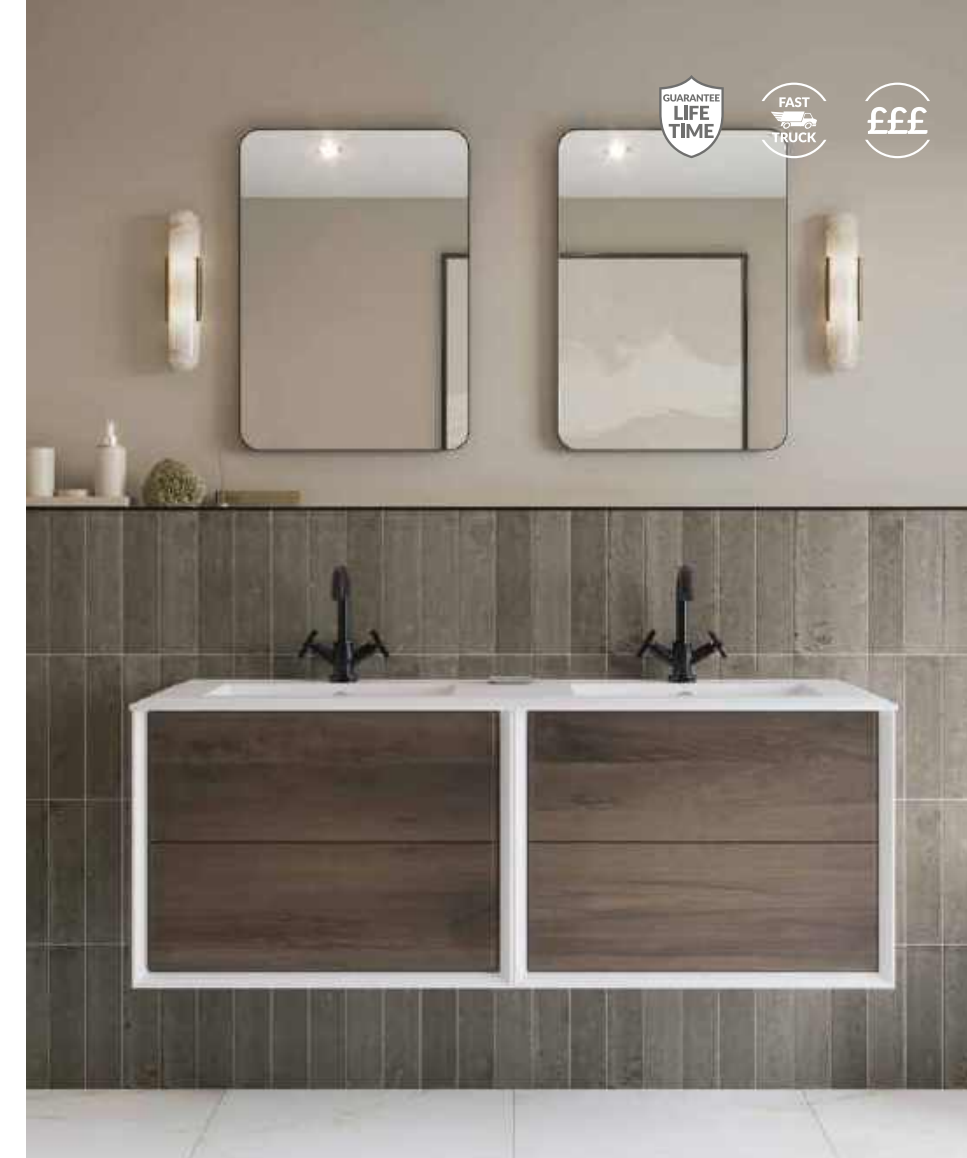

## Victoria White Wall Tile YTVICWFN

- Ceramic
- Gloss Finish
- 44.4 tiles per m<sup>2</sup>
- 22 tiles per box
- 300x75x9mm

SEE PG89

ABOVE Victoria Olive