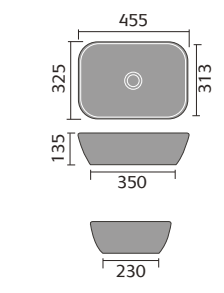

Soft Rectangle Countertop Basin