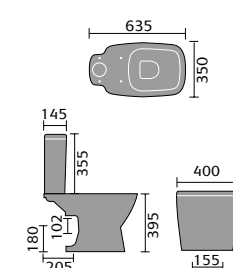

VALENCIA

Valencia Open Backed Toilet