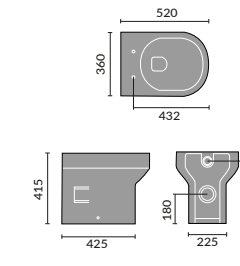

FLORENCE

Florence Back To Wall Toilet