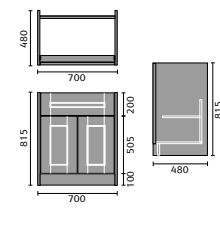

Classic 700 Vanity Floor Standing