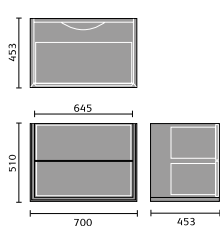

Delphina 700 Vanity