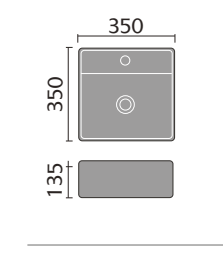

Square Countertop Basin 1 Tap Hole