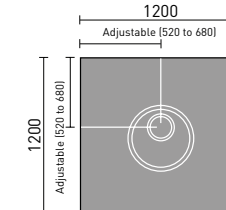

1000mm Smart Deck  
WRSD10

1200mm Smart Deck  
WRSD12

1200x750mm  
Smart Deck  
WRSD1275

1300x800mm  
Smart Deck  
WRSD138

1400x900mm  
Smart Deck  
WRSD149

1500x800mm  
Smart Deck  
WRSD158

All our Smart Decks  
have a rotating drain  
plate