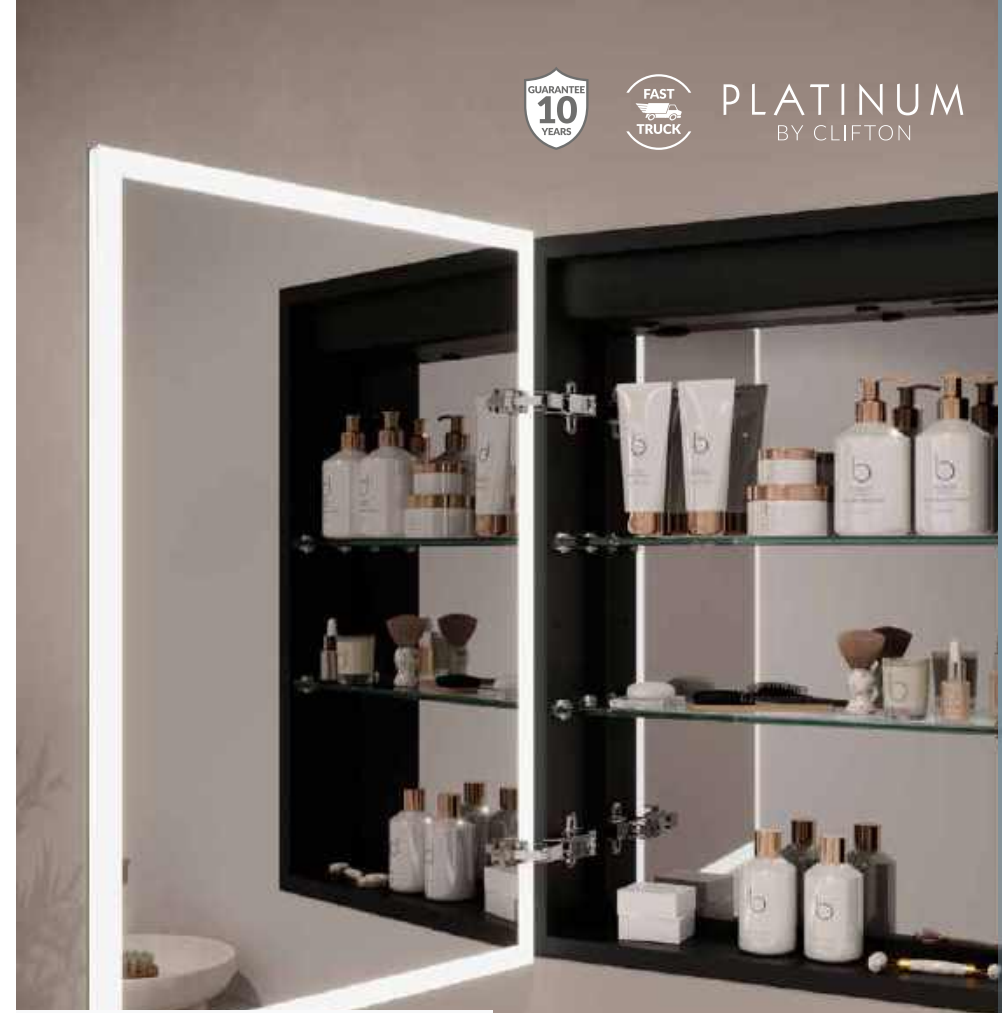

# LIVENZA

Beautifully designed cabinets with mirrored doors inside and out and soft close hinges.

Livenza  
LED Mirror Cabinet

SIZE	CODE
600x700mm	MCLIVS6
1200x700mm	MCLIVS12

Features:

Touch sensor  
Light colour control  
Charging socket

PLATINUM  
BY CLIFTON

# SILLARO

Sleek and stylish storage with this recessed cabinet with loads of features.

Sillaro  
Recessed  
Cabinet  
500x700mm  
MCSILR5

PLATINUM  
BY CLIFTON

Features:

Demister  
Touch sensor  
Light colour control  
Charging socket  
USB socket

# LEVICO

Affordable and stylish. These cabinets have smart features without breaking the budget.

Levico  
LED Mirror Cabinet

SIZE	CODE
500x700mm	MCLLSD
800x600mm	MCLLDD

Features:

Demister  
Touch sensor  
Light colour control  
Charging socket