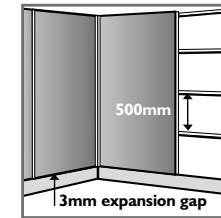

Timber Battens:
(45x21mm) Battens are recommended to be fitted at a maximum distance of 500mm apart.