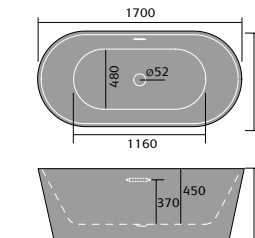

Oval Freestanding Bath 1700x800mm