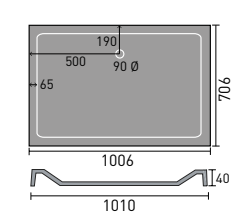

1000x700mm Rectangular