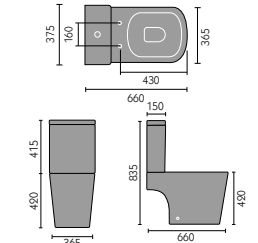

## PROVENCE

Provence Wall Hanging Toilet

Provence Flush To Wall Toilet

Provence 60cm Basin 1th And Semi / Full Pedestal

Provence Back To Wall Toilet

Provence Open Backed Toilet

Provence Ease Back To Wall Toilet