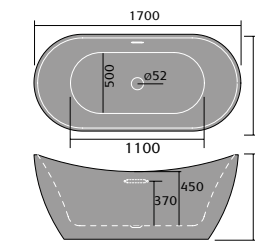

Curved Freestanding Bath 1700x800mm