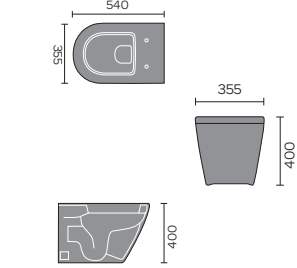

## PROVENCE

Provence Wall Hanging Toilet

Provence Flush To Wall Toilet

Provence 60cm Basin 1th And Semi / Full Pedestal

Provence Back To Wall Toilet

Provence Open Backed Toilet

Provence Ease Back To Wall Toilet