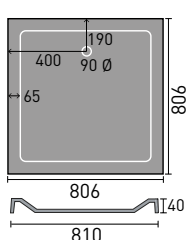

800mm Square