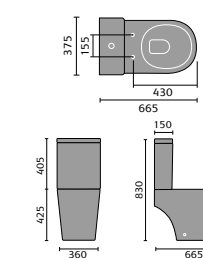

Genoa Open Backed Toilet