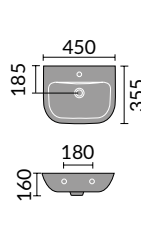

Bordeaux 45cm Cloakroom Basin 1th