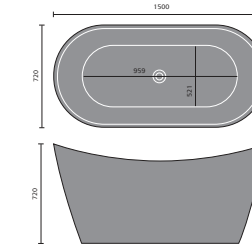

Curved Freestanding Bath 1500x750mm