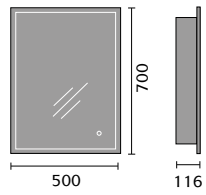

MIRRORS & CABINETS

Sillaro
Recessed Cabinet
500x700mm

Tegel LED Mirror
600x800mm