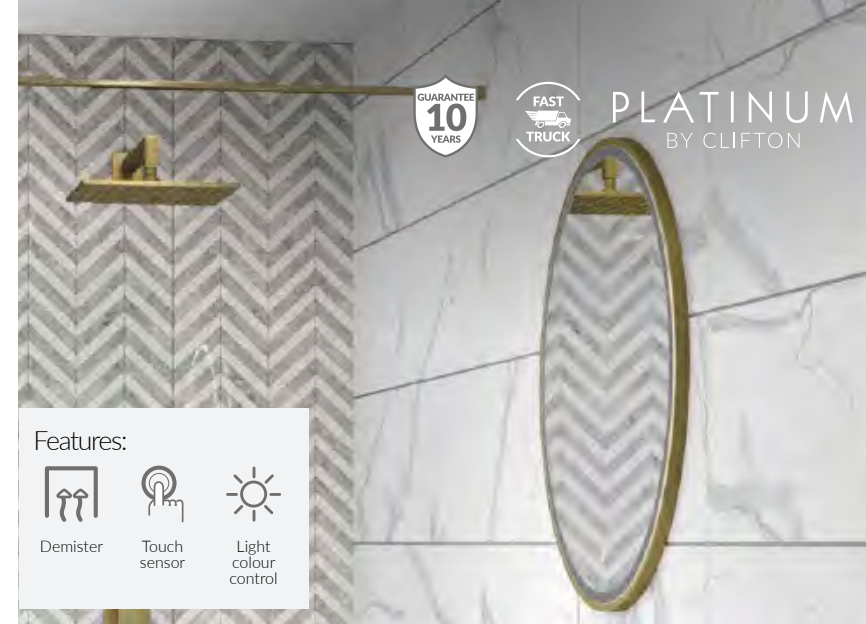

# CORVO

Illuminated and framed edging.

Corvo LED Mirror  
Black Pendant  
600mm

(38cm Hanger)  
MMCORBP6

Corvo LED Mirror  
700mm

COLOUR	CODE
Black	MMCORB7
Gold	MMCORG7

Features:

- Demister
- Touch sensor
- Light colour control

# OLIVO

Beautiful round design with soft backlighting.

Olivo LED Mirror

SIZE	CODE
600mm	MMOLRO6N
800mm	MMOLRO8N

Features:

- Demister
- Touch sensor
- Light colour control