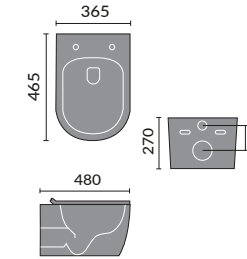

TRIVENTO

Trivento Wall Hanging Toilet