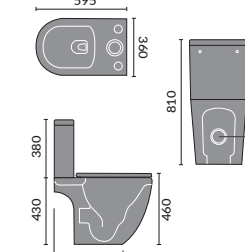

Trivento Open Backed Toilet