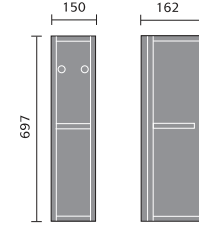

WALL CABINETS

Wall Cabinet 150mm