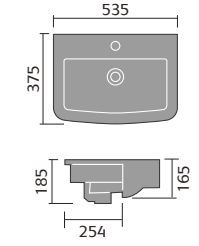

Ceriana 54cm Semi Recessed Basin