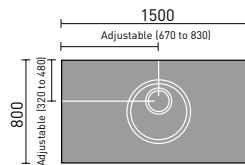

1000mm Smart Deck  
WRSD10

1200mm Smart Deck  
WRSD12

1200x750mm  
Smart Deck  
WRSD1275

1300x800mm  
Smart Deck  
WRSD138

1400x900mm  
Smart Deck  
WRSD149

1500x800mm  
Smart Deck  
WRSD158

All our Smart Decks  
have a rotating drain  
plate