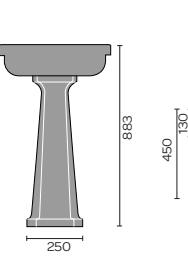

Classic 56cm Basin 2th and Pedestal