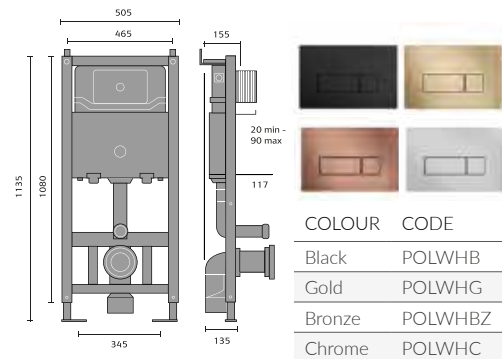

## FRAMES & CONCEALED CISTERNS

Wall Hung Frame  
PORIMWF

Wall Hung Easy Fit Frame and Connector Kit  
@POWHAF

Luxury Wall Hanging WC  
Frame and Cistern  
@POLWHF

Concealed Cistern  
PODFCCE

- Front accessible
- Dual flush
- Cable operated