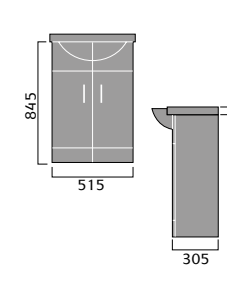

## CONTEMPORARY

65cm Vanity Unit And Basin

65cm Vanity Basin

55cm Vanity Unit And Basin

55cm Vanity Basin

45cm Vanity Unit And Basin

45cm Vanity Basin

Vanity WC Unit