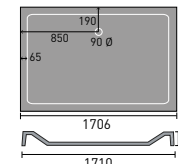

1700x700mm Rectangular