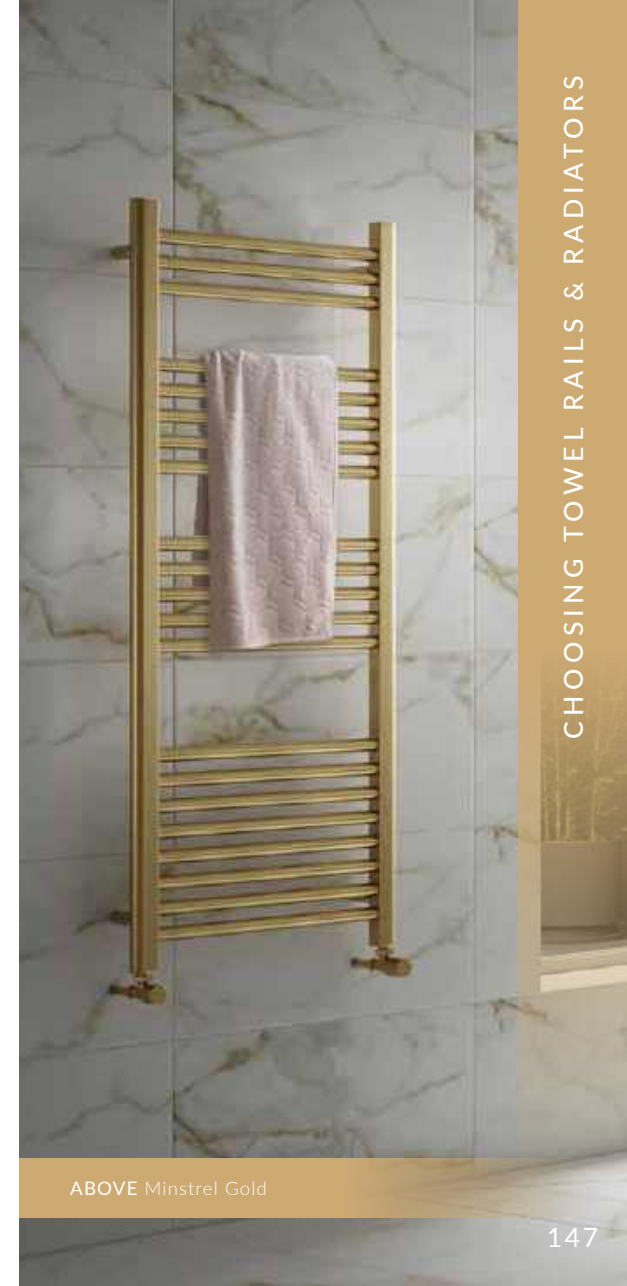

ABOVE Minstrel Gold