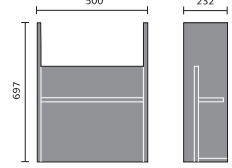

Vanity 500mm