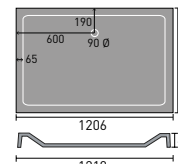

1200x700mm Rectangular