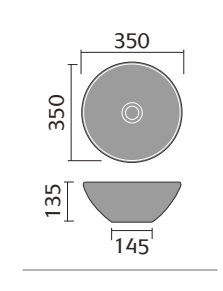

Soft Round Countertop Basin