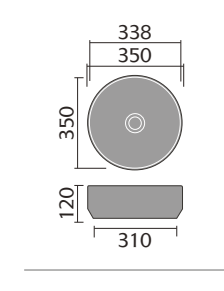

Round Countertop Basin