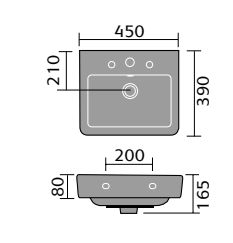

Valencia 45cm Cloakroom Basin 1th