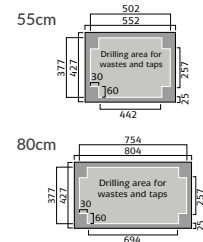

Avior Countertop

AVIOR COUNTERTOP TAP POSITION GUIDE

	BASIN	800 UNIT	550 UNIT
Oval	C.B.S	C.B	
Soft Rectangle	C.B.S	C.B	
Rectangle	C.S	-	
Round	C.B.S	C.B.S	
Soft Round	C.B.S	C.B.S	

C=Corner B=Back S=Side