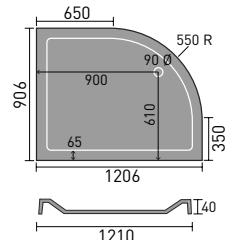

1200x900mm Quad LH Shown