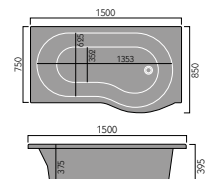

SHOWER BATHS

Round Showerbath 1500x850mm LH or RH (RH shown)