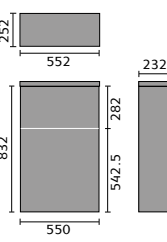

Carina WC Unit