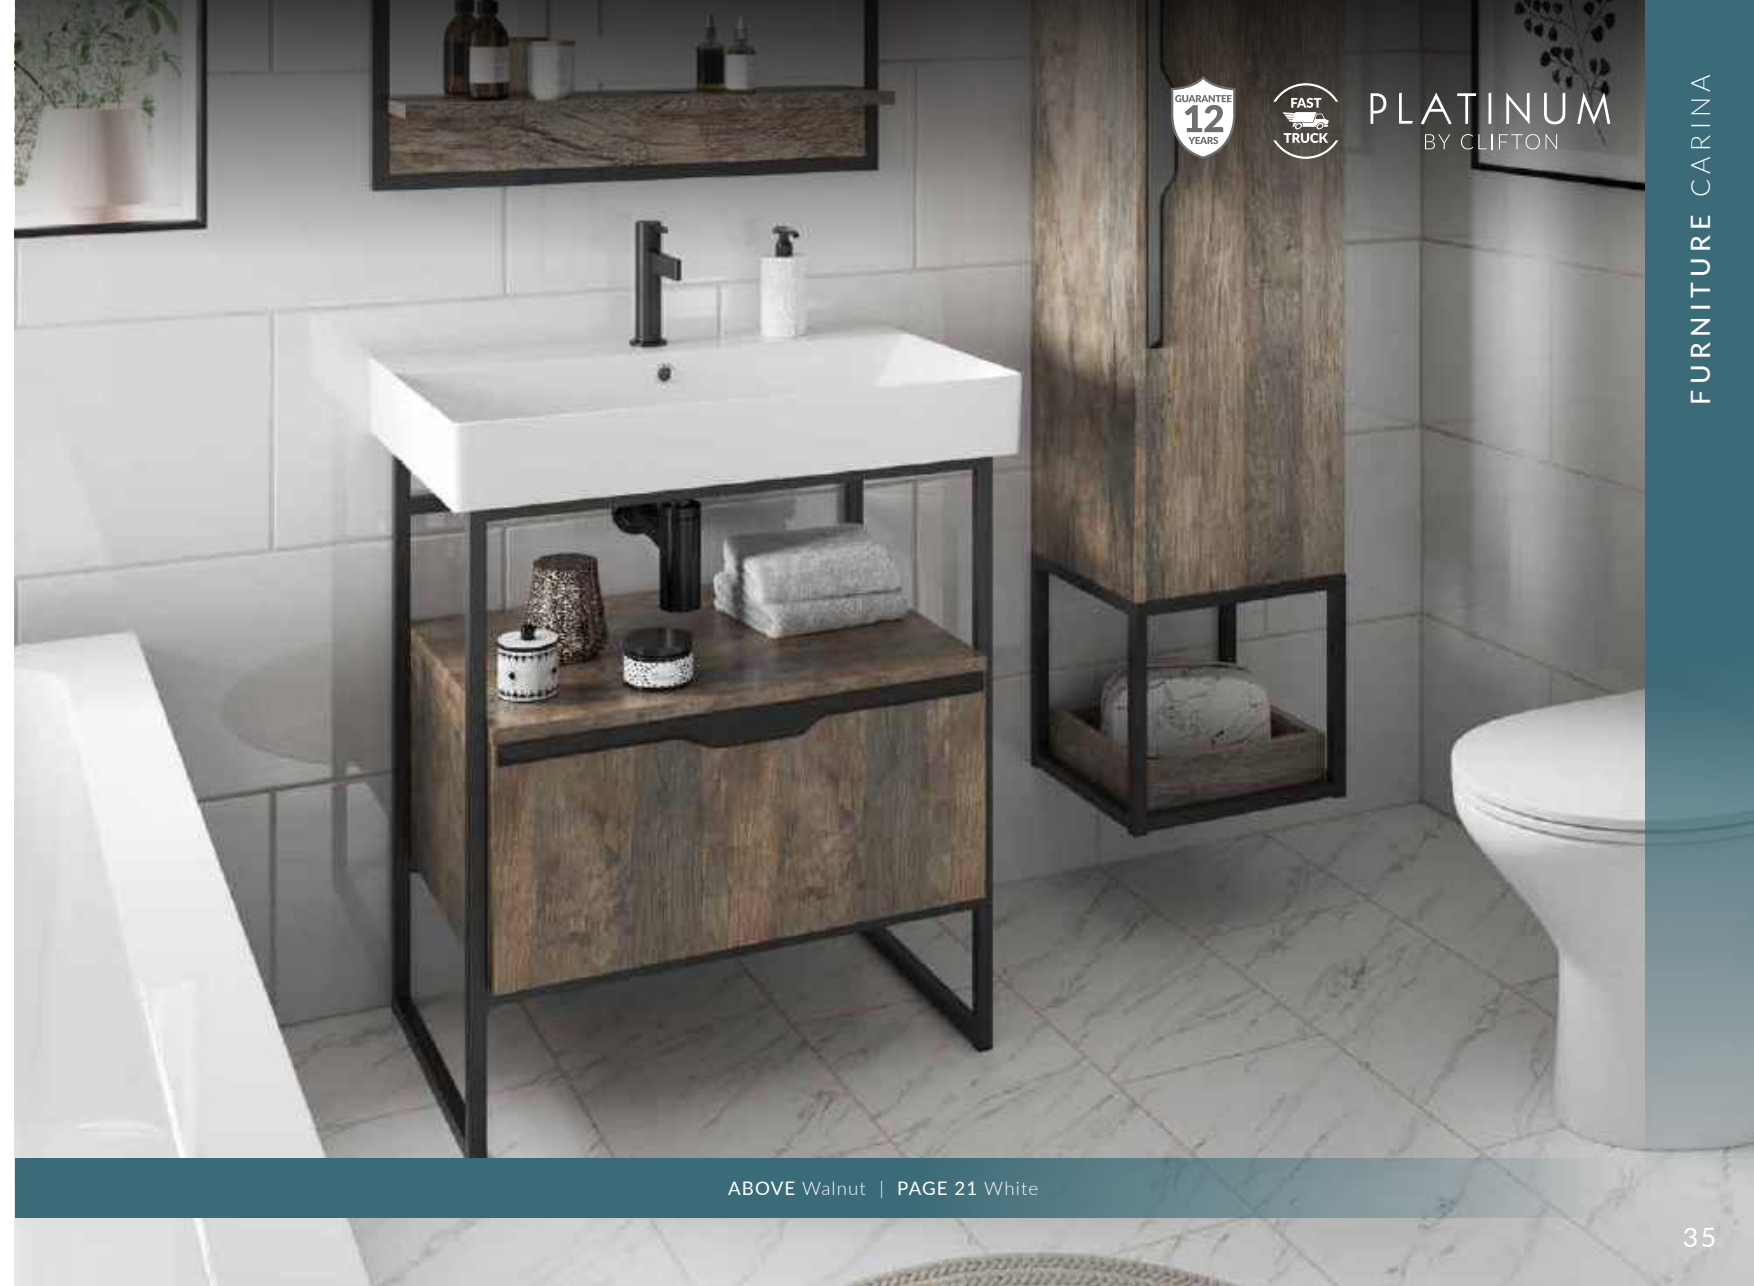

White WC Unit
@FMCAWHWC

Walnut WC Unit
@FMCA7WC

CHOOSE FROM RICH WALNUT OR MATT WHITE CABINETS.

PLATINUM
BY CLIFTON