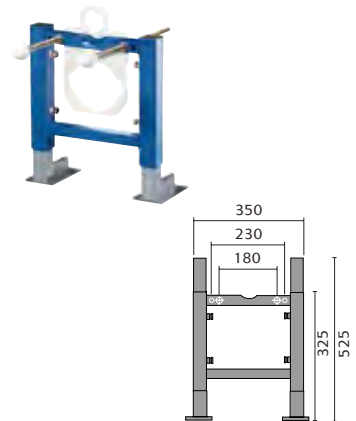

FRAMES & CONCEALED CISTERNS

Wall Hung Frame
PORIMWF