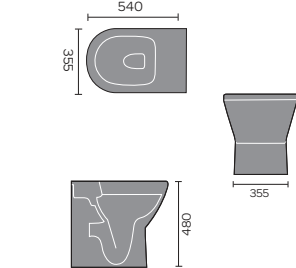

## PROVENCE

Provence Wall Hanging Toilet

Provence Flush To Wall Toilet

Provence 60cm Basin 1th And Semi / Full Pedestal

Provence Back To Wall Toilet

Provence Open Backed Toilet

Provence Ease Back To Wall Toilet