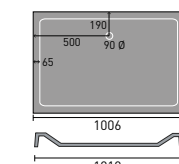

1000x900mm Rectangular