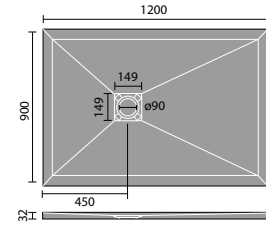

# LUXURY STONE SHOWER TRAYS

800mm Quad

900mm Quad

800mm Square

900mm Square

1200x800mm Rectangular

1200x900mm Rectangular

1400x800mm Rectangular