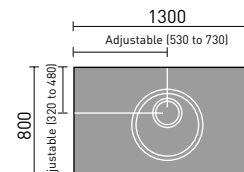

1000mm Smart Deck  
WRSD10

1200mm Smart Deck  
WRSD12

1200x750mm  
Smart Deck  
WRSD1275

1300x800mm  
Smart Deck  
WRSD138

1400x900mm  
Smart Deck  
WRSD149

1500x800mm  
Smart Deck  
WRSD158

All our Smart Decks  
have a rotating drain  
plate