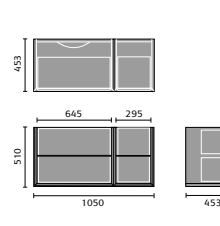

Delphina 1000 Vanity LH