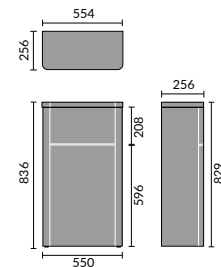

Tauri WC Unit