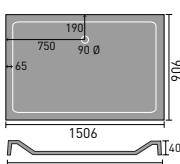

1500x900mm Rectangular