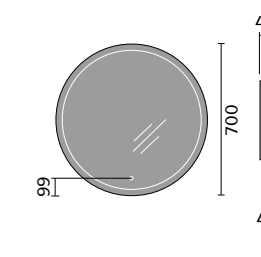

## MIRRORS & CABINETS

Bleu Bluetooth LED Mirror 700x500mm

Bleu Bluetooth LED Mirror 1200x600mm

Carina Mirror 700x600mm

Corvo LED Mirror Pendant 600mm

Corvo LED Mirror 700mm

Lesina Mirror 500x700mm

Lesina Mirror 600x800mm