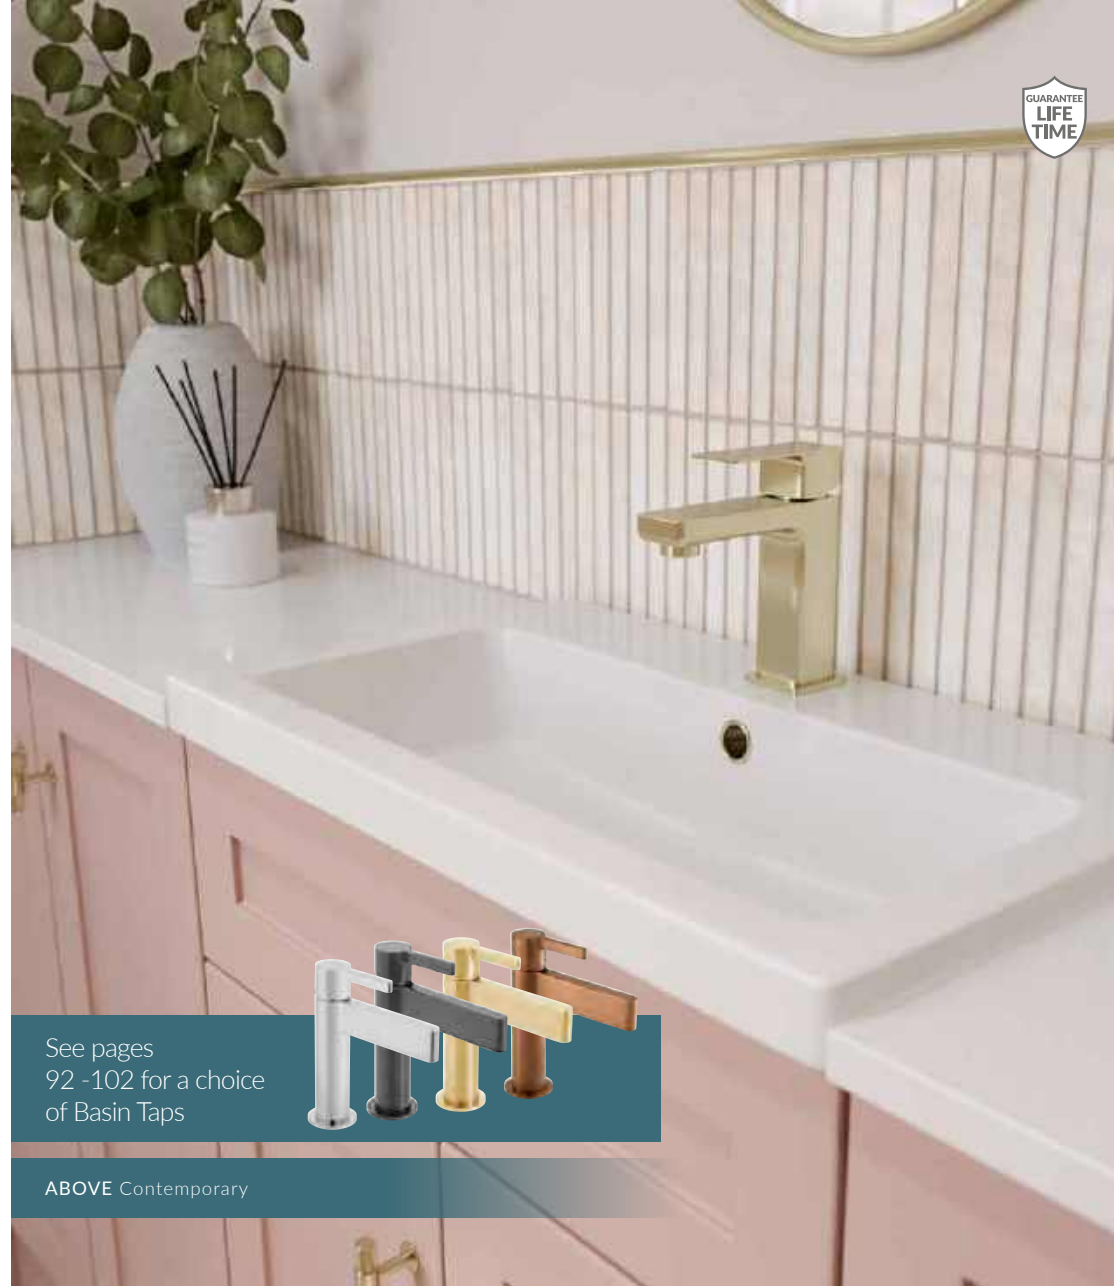

££

Classic  
56cm Semi Recessed Basin  
2 Tap Holes  
POCL452N

FAST TRUCK  
£

Spacesaver Soft Square  
Semi Recessed Basin  
1 Tap Hole  
POSSQ441

NEW

£

Spacesaver Square  
55cm Semi Recessed Basin  
POSS151S

£

Spacesaver Curved  
42cm Semi Recessed Basin  
POSS151C

£

See pages  
92 -102 for a choice  
of Basin Taps

ABOVE Contemporary