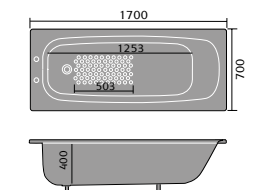

Steel Bath 1700x700mm