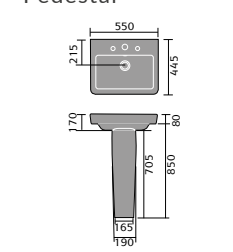

Valencia 55cm Basin 1th and Pedestal