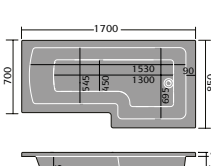

Square Showerbath 1700x850mm LH or RH (RH shown)