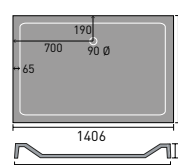

1400x900mm Rectangular