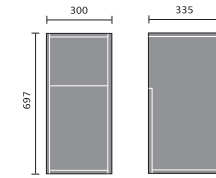

Drawer 300mm