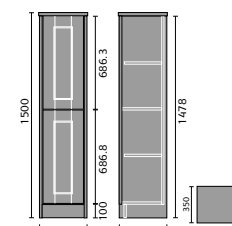

Classic Tall Unit