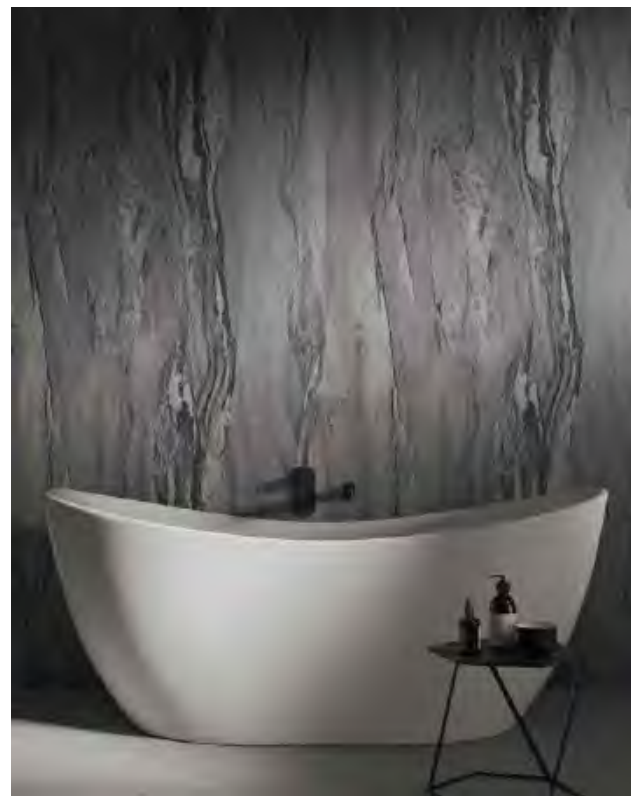

WALLS, FLOORS & CEILING COVERINGS

We have a good selection of wall, floor and ceiling coverings specifically designed for use in bathrooms, to suit all looks and colour schemes.

PANELS

Perfect for statement walls and shower areas.