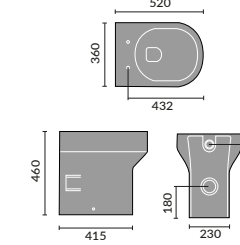

Florence Ease Back To Wall Toilet