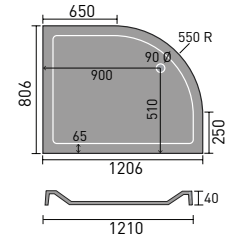

# LUXURY SHOWER TRAYS

1200x800mm Rectangular

1500x700mm Rectangular

1600x800mm Rectangular

1000x800mm Rectangular

1100x900mm Rectangular

900mm Quad

1200x800mm Quad LH Shown