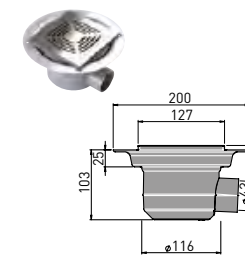

Smart Deck Drain
WRSDDR

Grids also available in colours:
Black WRSDDRB
Gold WRSDDRG