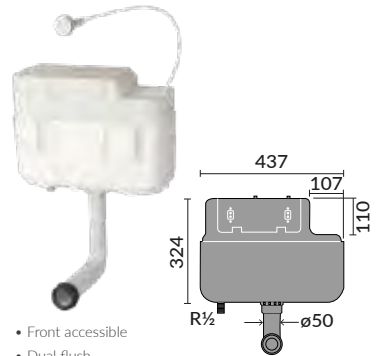

## FRAMES & CONCEALED CISTERNS

Wall Hung Frame  
PORIMWF

Wall Hung Easy Fit Frame and Connector Kit  
@POWHAF

Luxury Wall Hanging WC  
Frame and Cistern  
@POLWHF

Concealed Cistern  
PODFCCE

- Front accessible
- Dual flush
- Cable operated