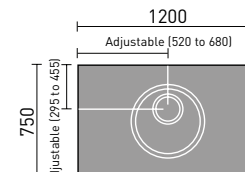

1200x750mm
Smart Deck
WRSD1275