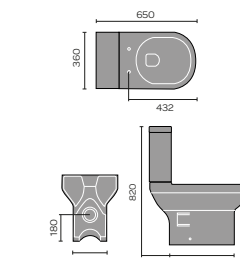

Florence Open Backed Toilet