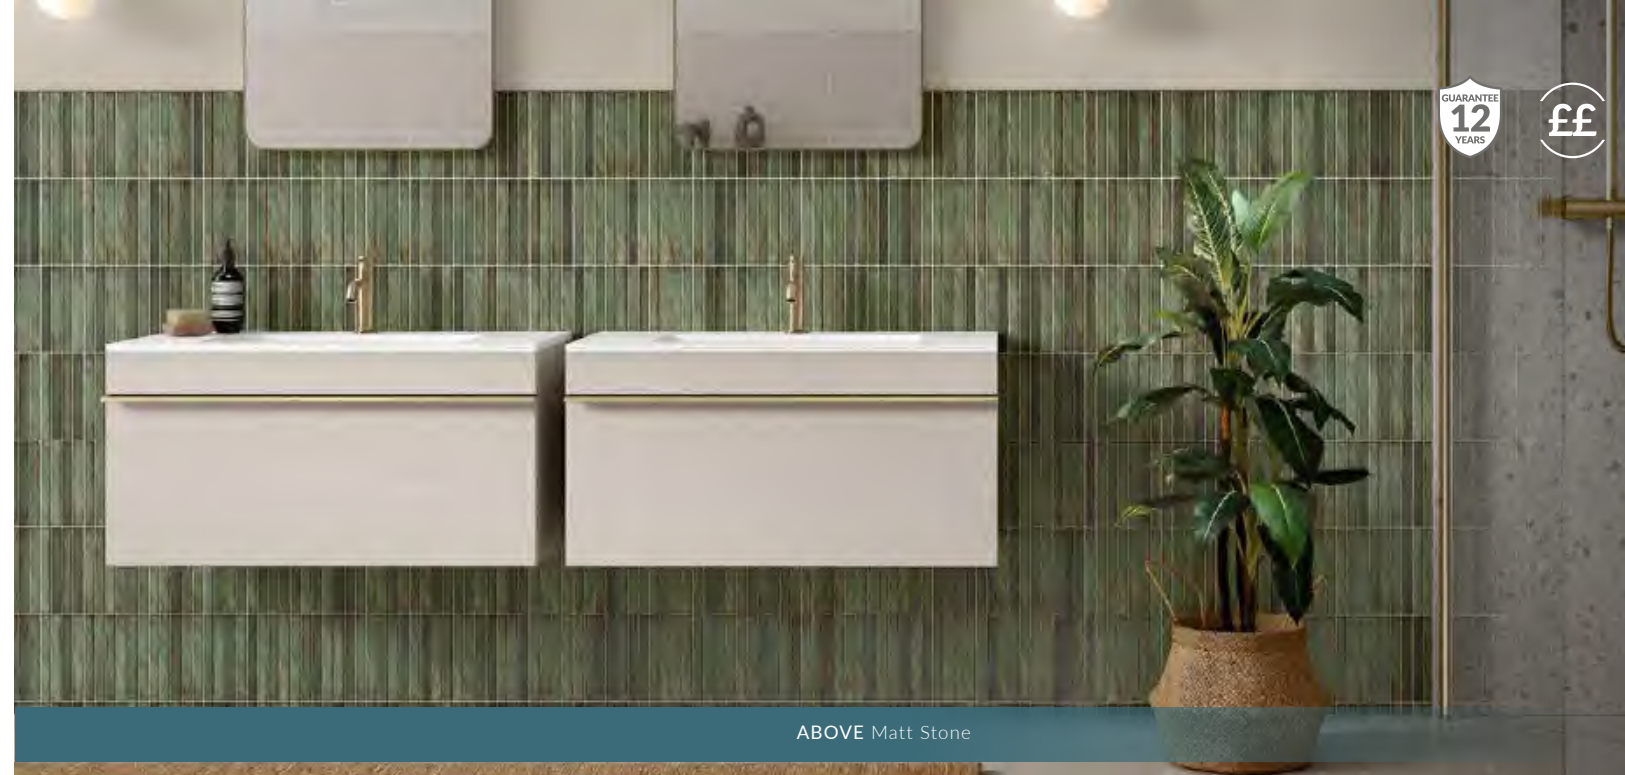

55cm Wall Mounted

55cm Floor Standing

55cm Double Door

50cm Wall Mounted

50cm Floor Standing

40cm Compact Floor Standing

Wall Mounted Tall Cabinet

WC Unit