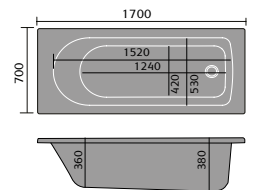

Round Acrylic Bath 1700x700mm