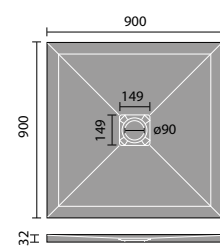

# LUXURY STONE SHOWER TRAYS

800mm Quad

900mm Quad

800mm Square

900mm Square

1200x800mm Rectangular

1200x900mm Rectangular

1400x800mm Rectangular