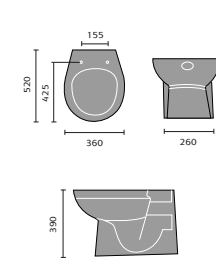

RIMINI

Rimini Back To Wall Toilet