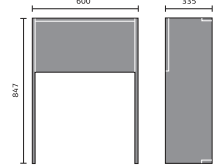

## FITTED FURNITURE STANDARD CABINETS

Vanity 600mm

WC 600mm

Drawer 300mm

Base 150mm

Base 300mm

Base 400mm