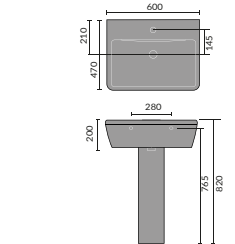

## PROVENCE

Provence Wall Hanging Toilet

Provence Flush To Wall Toilet

Provence 60cm Basin 1th And Semi / Full Pedestal

Provence Back To Wall Toilet

Provence Open Backed Toilet

Provence Ease Back To Wall Toilet