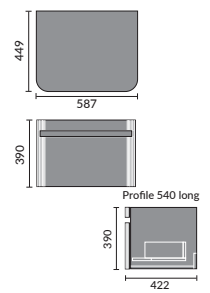

Pavo 600 Counter