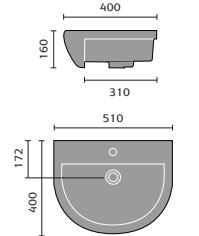

## FITTED FURNITURE BASINS

Bordeaux 55cm Semi Recessed Basin

Ceriana 54cm Semi Recessed Basin

Classic 56cm Semi Recessed Basin

Contemporary 60cm Basin

Corsica 50cm Semi Recessed Basin

Florence 51cm Semi Recessed Basin