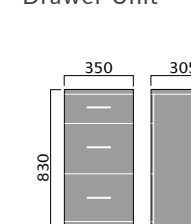

350mm Vanity Drawer Unit