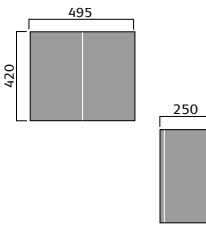

## AVIOR

Avior 80cm Wall Mounted Cabinet

Avior 55cm Wall Mounted Cabinet

Avior 55cm Floor Standing Cabinet

Avior 55cm Floor Standing Double Door Cabinet

Avior 50cm Wall Mounted Compact

Avior 50cm Floor Standing Compact