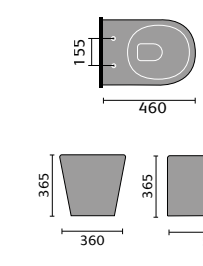

GENOA

Genoa Wall Hanging Toilet