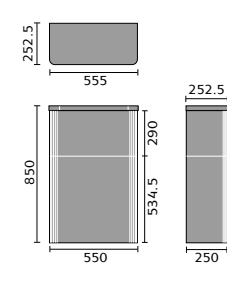

Pavo WC Unit