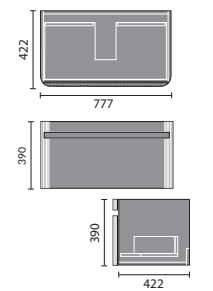

Pavo 800 Vanity