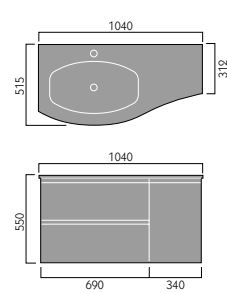

Tauri 1000 Vanity LH