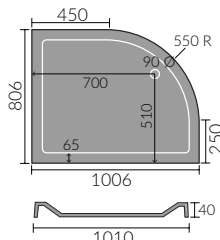

1000x800mm Quad LH Shown