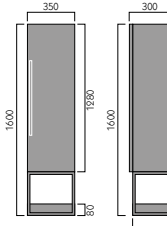

Carina Tall Cabinet