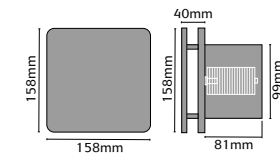

MIRRORS & CABINETS

Sillaro
Recessed Cabinet
500x700mm

Tegel LED Mirror
600x800mm

Tegel LED Mirror
800x600mm

Varese Mirror
550x800mm

Velino Mirror
Oval 400x600mm

Velino Mirror
Rectangle
500x700mm

LIGHTING

For full specifications please go to www.ctb.co.uk

Dimmable LED
Ceiling Light
(IP65 rated)

Wireless Switch

LED Ceiling Light
(IP65 rated)

Extractor Fan

LED Shower Ceiling
Light And Fan

Dual Socket
Shaver Socket (240v)

	PVC WATERWALL TRIM					
	WHITE		ALUMINIUM	SILVER	BLACK	GOLD
	10MM	6MM	10MM	6MM	10MM	10MM
Internal	WWT10IW	WWT5IW	WWT10IC	-	WWTB10IC	WWTG10IC
Scotia	-	WWT5SW	WWT10S	-	-	-
External	WWT10EW	-	WWT10EC	-	-	-
L-Shape	-	-	WWT10L	-	WWTB10L	WWTG10L
End U	WWT10EUW	WWT5EUW	WWT10EU	WWT5EUS	WWTB10EU	WWTG10EU
H Join	WWT10HJW	WWT5HJW	WWT10H	-	-	-
Base Seal	-	-	WWT10B	-	-	-

Timber Battens:
(45x21mm) Battens are recommended to be fitted at a maximum distance of 500mm apart.

Panel Fitting:
Fit panels 3mm above bath, shower tray or floor. Seal expansion gap with Waterwall sealant.

Panel and Decor Strip Sealing:
Seal all square edge tongue and groove joints with Waterwall sealant. Always seal inside each profile prior to inserting panel.

LUXURY WATERWALL TRIM
Suitable for 11mm thick luxury panels featured on PG166

BRUSHED NICKEL	
Internal Corner	WWLNTCI11
External Corner	WWLNTCE11
Edge Trim	WWLNTTE11
H Joint	WWLNTHT11