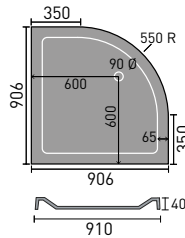

# LUXURY SHOWER TRAYS

1200x800mm Rectangular

1500x700mm Rectangular

1600x800mm Rectangular

1000x800mm Rectangular

1100x900mm Rectangular

900mm Quad

1200x800mm Quad LH Shown