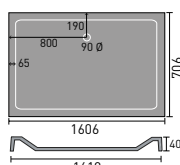

1600x700mm Rectangular