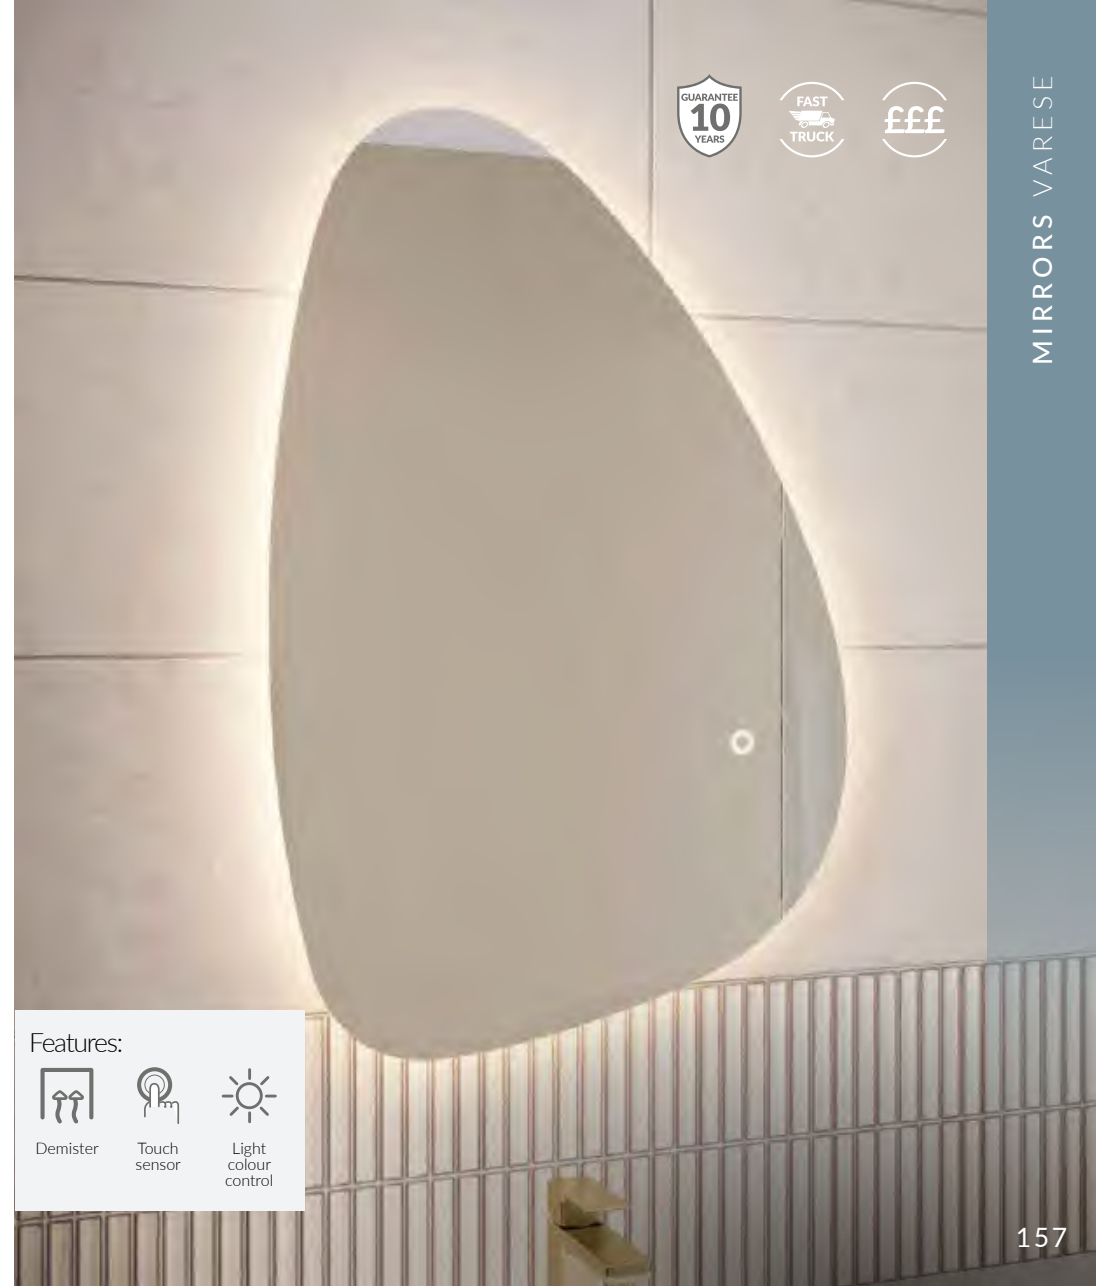

# VARESE

Pebble shaped with back-lit illumination.

Varese  
550x800mm  
MMVARP

Features:

-  Demister
-  Touch sensor
-  Light colour control

# LESINA

Rounded edges with soft backlighting that can be used landscape or portrait.