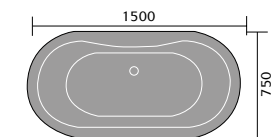

Roll Top Freestanding Bath 1500x750mm