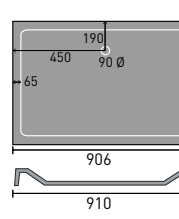

900x700mm Rectangular