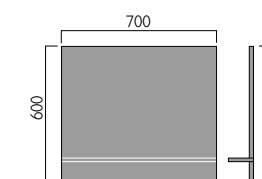

## MIRRORS & CABINETS

Bleu Bluetooth LED Mirror 700x500mm

Bleu Bluetooth LED Mirror 1200x600mm

Carina Mirror 700x600mm

Corvo LED Mirror Pendant 600mm

Corvo LED Mirror 700mm

Lesina Mirror 500x700mm

Lesina Mirror 600x800mm