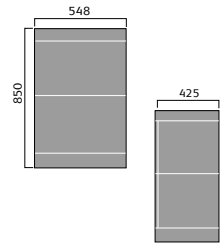

## AVIOR

Avior 80cm Wall Mounted Cabinet

Avior 55cm Wall Mounted Cabinet

Avior 55cm Floor Standing Cabinet

Avior 55cm Floor Standing Double Door Cabinet

Avior 50cm Wall Mounted Compact

Avior 50cm Floor Standing Compact