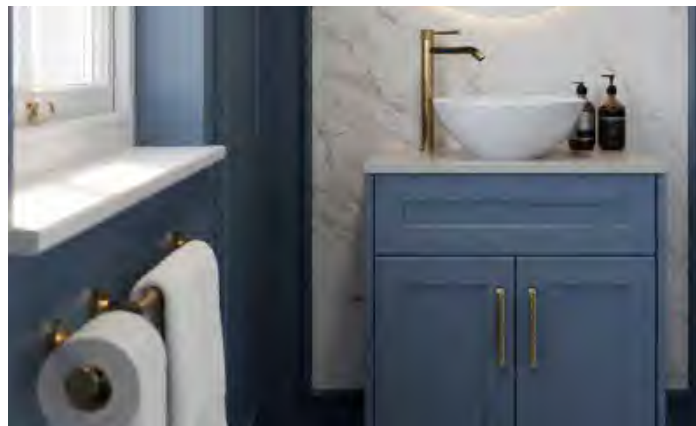

FITTED FURNITURE

1 MAXIMISE YOUR SPACE/ GET YOUR LOOK

MODULAR