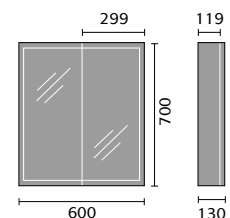

Lesina Mirror 1200x600mm

Levico LED Mirror Cabinet 500x700mm

Levico LED Mirror Cabinet 800x600mm

Livenza LED Mirror Cabinet 600x700mm

Livenza LED Mirror Cabinet 1200x700mm

Muritz LED Mirror 800x600mm

Olivo LED Mirror 600mm