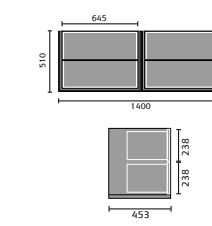

Delphina 1400 Vanity

DELPHINA COUNTERTOP TAP POSITION GUIDE

	BASIN	ALL UNITS
Oval	C.B.S	
Soft Rectangle	C.B.S	
Rectangle	C.S	
Round	C.B.S	
Soft Round	C.B.S	

C=Corner B=Back S=Side