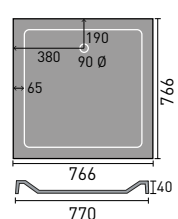

760mm Square