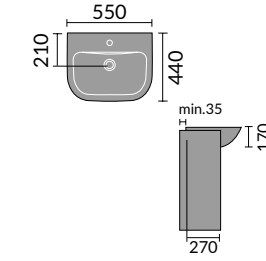

## FITTED FURNITURE BASINS

Bordeaux 55cm Semi Recessed Basin

Ceriana 54cm Semi Recessed Basin

Classic 56cm Semi Recessed Basin

Contemporary 60cm Basin

Corsica 50cm Semi Recessed Basin

Florence 51cm Semi Recessed Basin