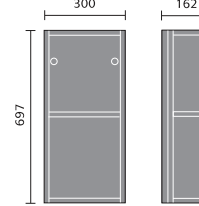

Wall Cabinet 300mm