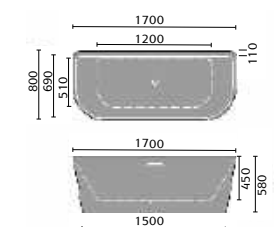

Flush to Wall Contemporary Freestanding Bath 1700x800mm