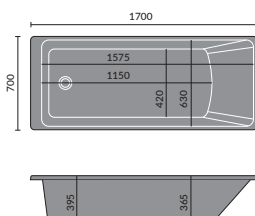

Edge Bath 1700x700mm