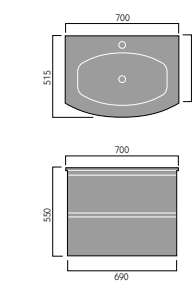

TAURI

Tauri 700 Vanity