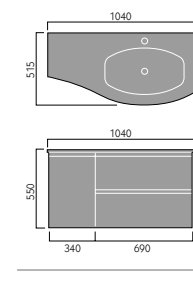

Tauri 1000 Vanity RH