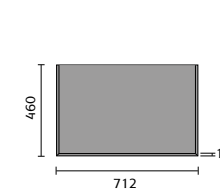

Delphina 700 Vanity Countertop