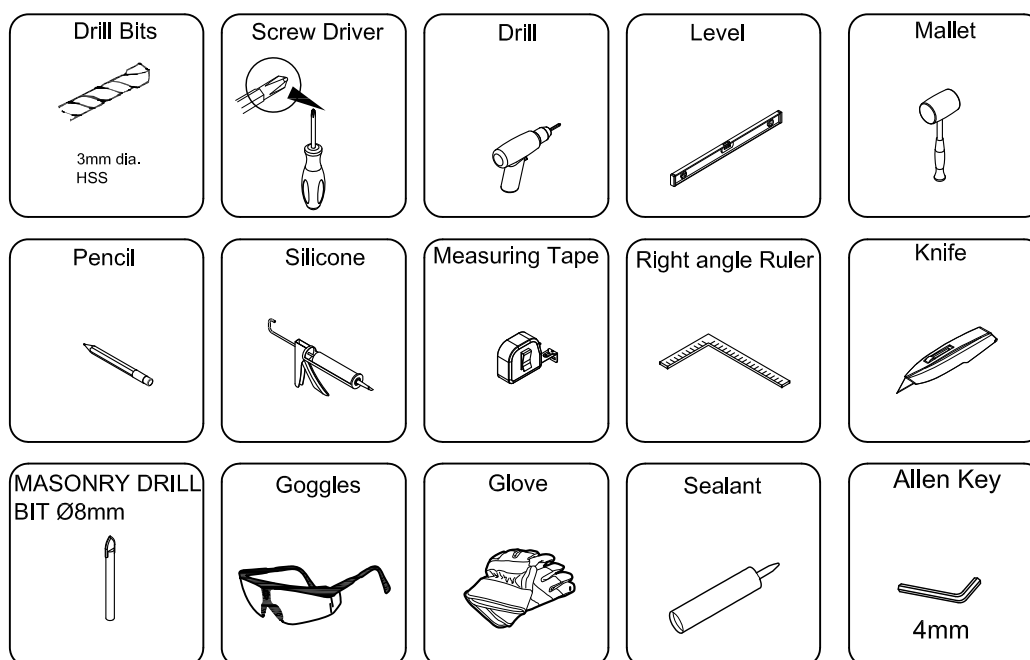

Important – Please Read

C0392-A00-01

If you need further help , Please contact your local depot www.ctb.co.uk

Important – Please Read

Components List

| No. | Drawing | Description | Qty |
|-----|---|----------------------------|-----|
| 1 |  | PVC seal "A" | 1 |
| 2 |  | Wall plug | 3 |
| 3 |  | No.8x 3/8" Pozi Pan Screw | 3 |
| 4 |  | Wall Profile | 1 |
| 5 |  | No.8x1 3/4" Pozi Pan Screw | 3 |
| 6 |  | Clip | 3 |
| 7 |  | Door Glass | 1 |
| 8 |  | Profile cover | 1 |
| 9 |  | PVC seal "B" | 1 |
| 10 |  | Left Cap | 1 |
| 11 |  | Right Cap | 1 |
| 12 |  | Vertical Stile Cap | 1 |

If you need further help , Please contact your local depot www.ctb.co.uk

Important – Please Read

Tools required

Things to check before you start

*Check that the bath has been installed correctly and that it is level, tiled down onto and sealed to the manufacturer's guidelines.