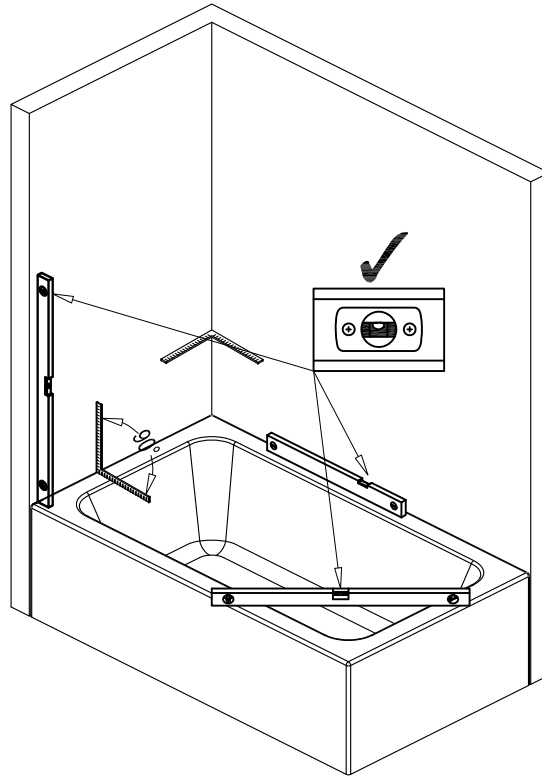

Important – Please Read

C0392-A00-01

If you need further help , Please contact your local depot www.ctb.co.uk

Important – Please Read

Components List

| No. | Drawing | Description | Qty |
|-----|---|----------------------------|-----|
| 1 |  | PVC seal "A" | 1 |
| 2 |  | Wall plug | 3 |
| 3 |  | No.8x 3/8" Pozi Pan Screw | 3 |
| 4 |  | Wall Profile | 1 |
| 5 |  | No.8x1 3/4" Pozi Pan Screw | 3 |
| 6 |  | Clip | 3 |
| 7 |  | Door Glass | 1 |
| 8 |  | Profile cover | 1 |
| 9 |  | PVC seal "B" | 1 |
| 10 |  | Left Cap | 1 |
| 11 |  | Right Cap | 1 |
| 12 |  | Vertical Stile Cap | 1 |

LEVEL

Verify screen location is level, plumb, and square. Check dimensions of bath to ensure proper fit of screen

If you need further help , Please contact your local depot www.ctb.co.uk

Important – Please Read