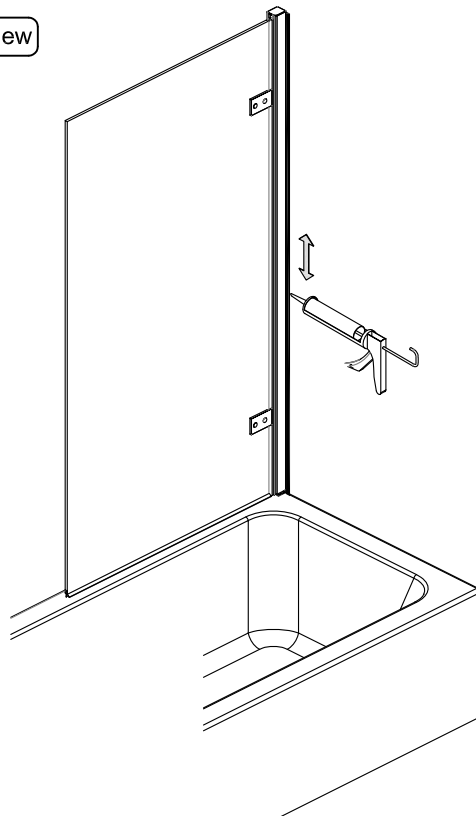

! Apply Silicone Sealant, (not supplied).

! Apply Silicone Sealant vertically between Wall Channel and wall

Inside View