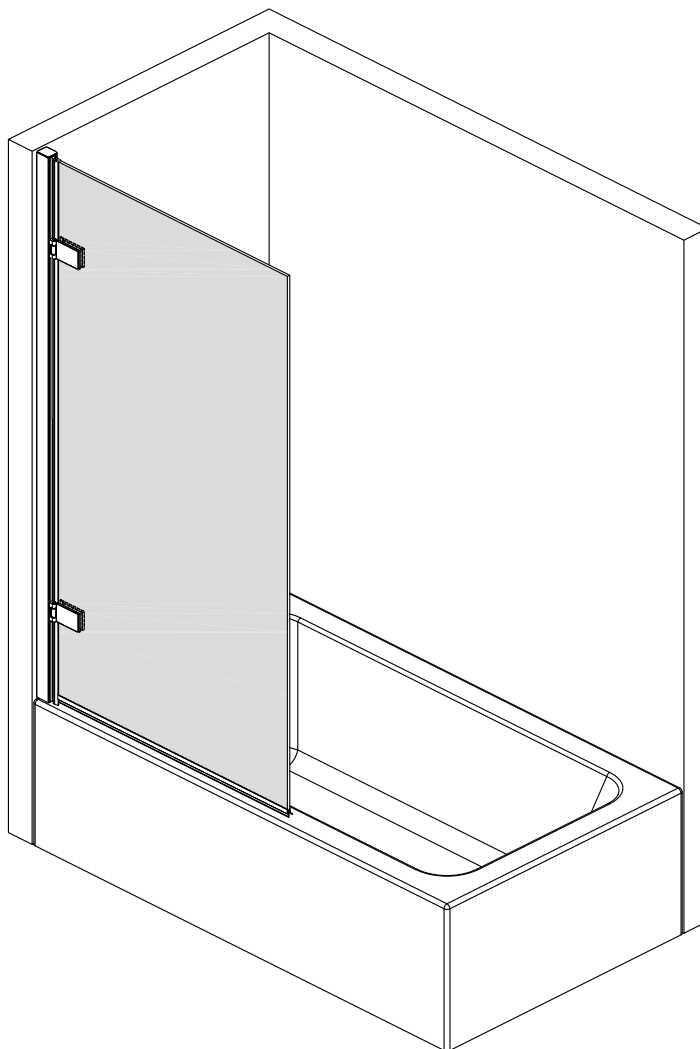

Important – Please Read

C0392-A00-01

If you need further help , Please contact your local depot www.ctb.co.uk

Important – Please Read

Components List

| No. | Drawing | Description | Qty |
|-----|---|----------------------------|-----|
| 1 |  | PVC seal "A" | 1 |
| 2 |  | Wall plug | 3 |
| 3 |  | No.8x 3/8" Pozi Pan Screw | 3 |
| 4 |  | Wall Profile | 1 |
| 5 |  | No.8x1 3/4" Pozi Pan Screw | 3 |
| 6 |  | Clip | 3 |
| 7 |  | Door Glass | 1 |
| 8 |  | Profile cover | 1 |
| 9 |  | PVC seal "B" | 1 |
| 10 |  | Left Cap | 1 |
| 11 |  | Right Cap | 1 |
| 12 |  | Vertical Stile Cap | 1 |