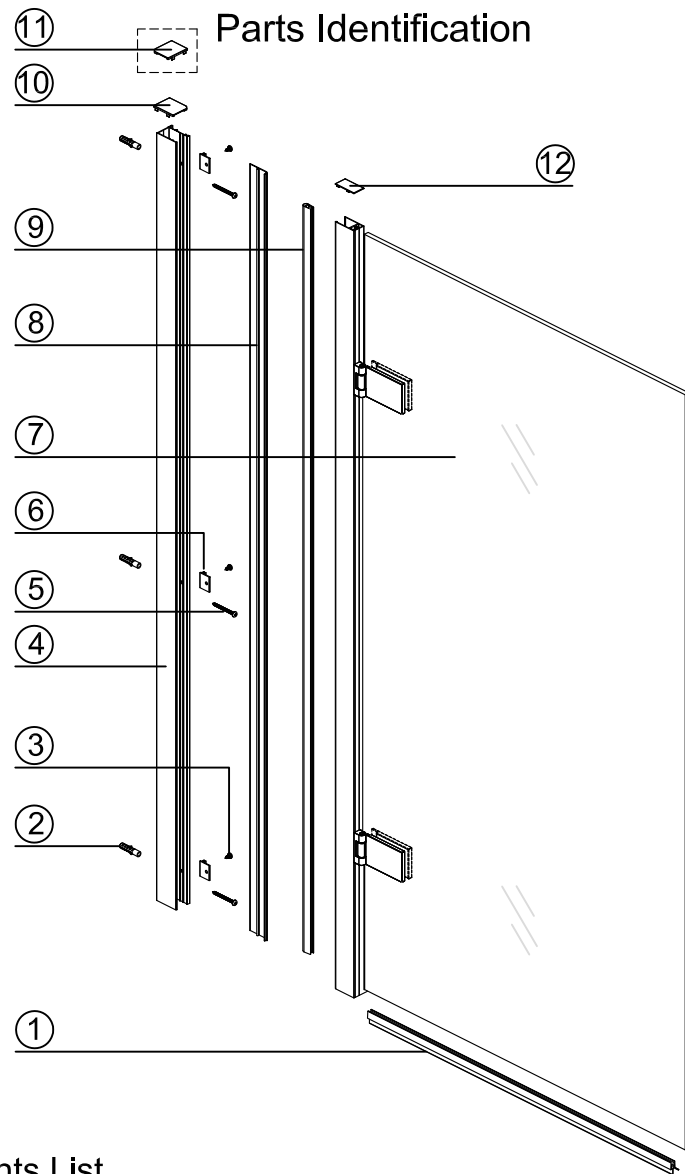

Important – Please Read

C0392-A00-01

If you need further help , Please contact your local depot www.ctb.co.uk

Important – Please Read

Components List

| No. | Drawing | Description | Qty |
|-----|---|----------------------------|-----|
| 1 |  | PVC seal "A" | 1 |
| 2 |  | Wall plug | 3 |
| 3 |  | No.8x 3/8" Pozi Pan Screw | 3 |
| 4 |  | Wall Profile | 1 |
| 5 |  | No.8x1 3/4" Pozi Pan Screw | 3 |
| 6 |  | Clip | 3 |
| 7 |  | Door Glass | 1 |
| 8 |  | Profile cover | 1 |
| 9 |  | PVC seal "B" | 1 |
| 10 |  | Left Cap | 1 |
| 11 |  | Right Cap | 1 |
| 12 |  | Vertical Stile Cap | 1 |

If you need further help , Please contact your local depot www.ctb.co.uk

Important – Please Read

Tools required

Things to check before you start

*Check that the bath has been installed correctly and that it is level, tiled down onto and sealed to the manufacturer's guidelines.

***check**

*Ensure the product is fitted to a non-porous surface ie. tiled and that the shower area is water proof. Check that the wall surface is flat.

*Unpack and check the product is complete and undamaged.

LEVEL

Verify screen location is level, plumb, and square. Check dimensions of bath to ensure proper fit of screen

If you need further help , Please contact your local depot www.ctb.co.uk

Important – Please Read