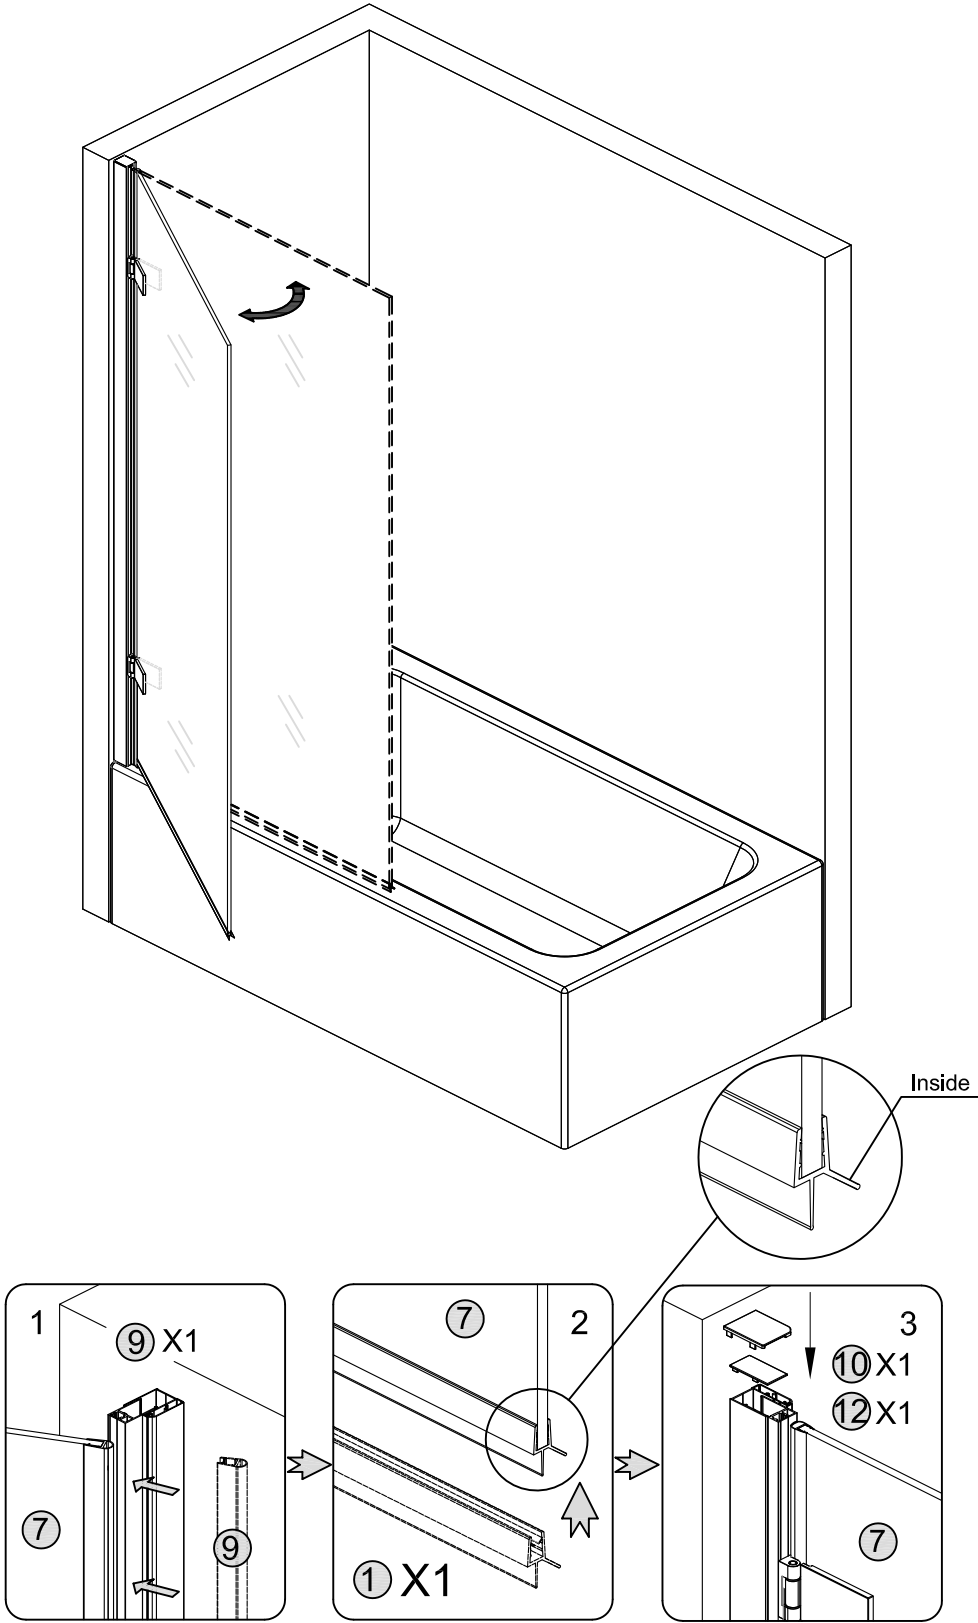

Important – Please Read

Installation

If you need further help , Please contact your local depot www.ctb.co.uk