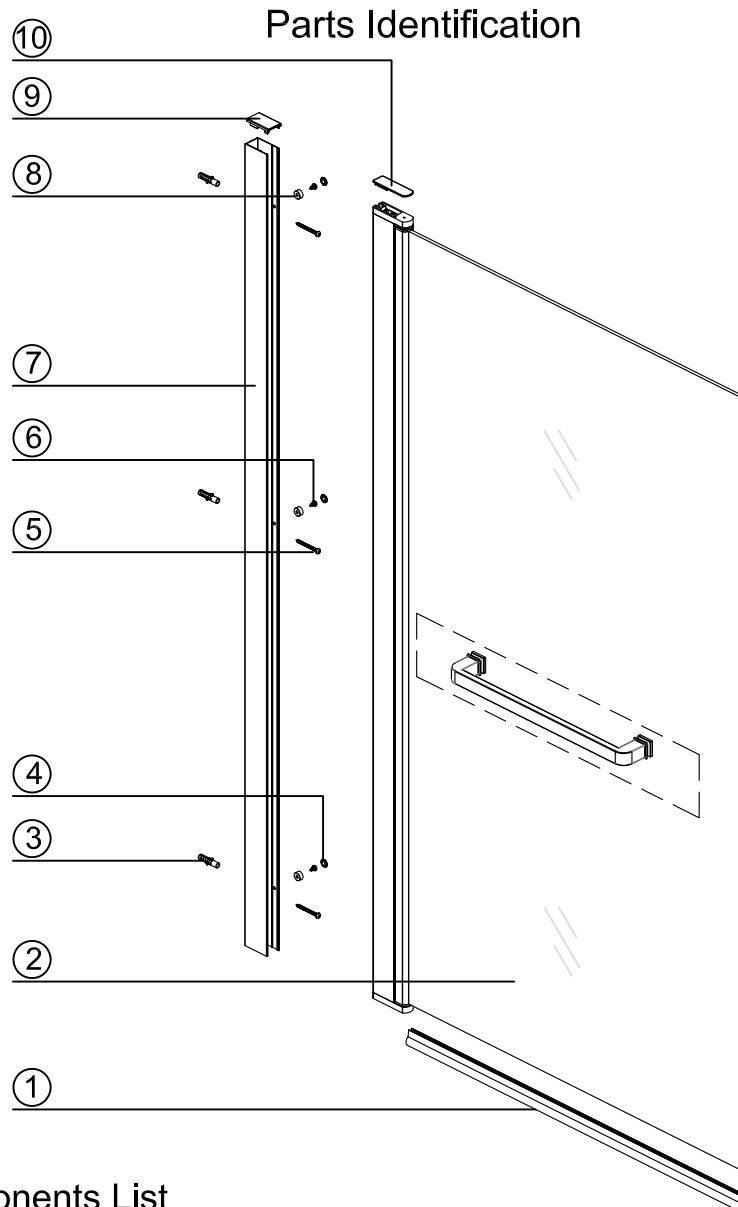

Important – Please Read

C0388-A00-01

If you need further help , Please contact your local depot www.ctb.co.uk

Important – Please Read

Components List

No.	Drawing	Description	Qty
1		PVC seal	1
2		Door Glass	1
3		Wall plug	3
4		Cover Cap	3
5		No.8x1 3/4" Pozi Pan Screw	3
6		No.8x 3/8" Pozi Pan Screw	3
7		Wall Profile	1
8		Fitting	3
9		Profile Cap	1
10		Vertical Stile Cap	1

----- optional , if applicable

If you need further help , Please contact your local depot www.ctb.co.uk

Important – Please Read

Tools required

Things to check before you start

*Check that the bath has been installed correctly and that it is level, tiled down onto and sealed to the manufacturer's guidelines.

***check**

*Ensure the product is fitted to a non-porous surface ie. tiled and that the shower area is water proof. Check that the wall surface is flat.

*Unpack and check the product is complete and undamaged.

LEVEL

Verify screen location is level, plumb, and square. Check dimensions of bath to ensure proper fit of screen

If you need further help , Please contact your local depot www.ctb.co.uk

Installation

If you need further help , Please contact your local depot www.ctb.co.uk