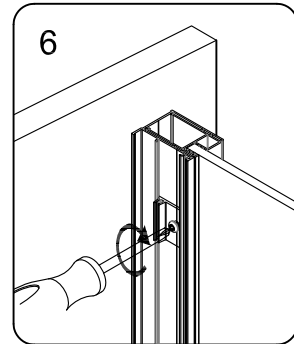

INSTALLATION INSTRUCTION
New Luxury Side Panel
(For use With Hinged, Sliding and Bifold Doors)

If you need further help please contact your local depot www.ctb.co.uk

Parts Identification

Components List

N0.	Drawing	Description	Qty
1		Wall profile cap	1
2		No8x 3/8" Pozi Pan Screw	3
3		Screw Cap top	3
4		Screw Cap base	3
5		Corner profile RH cap	1
6		Fixed panel	1
7		Corner profile LH cap	1

Installation

Slide side panel into wall profile and locate onto door
(Hinged Door or Bifold Door or Slider Door)

If you need further help please contact your local depot www.ctb.co.uk

Installation

Inside View

! Note: Parts not referenced are supplied with the door pack

If you need further help please contact your local depot www.ctb.co.uk

Sealing

! Apply silicone between wall and wall channel, bottom rail and tray on the outside of the product.