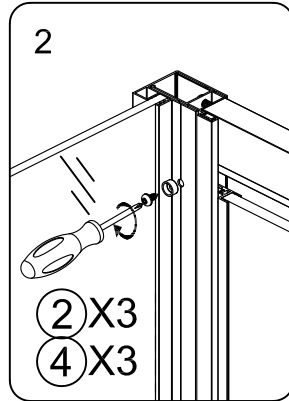

INSTALLATION INSTRUCTION
New Luxury Side Panel
(For use With Hinged, Sliding and Bifold Doors)

If you need further help please contact your local depot www.ctb.co.uk

Parts Identification

Components List

N0.	Drawing	Description	Qty
1		Wall profile cap	1
2		No8x 3/8" Pozi Pan Screw	3
3		Screw Cap top	3
4		Screw Cap base	3
5		Corner profile RH cap	1
6		Fixed panel	1
7		Corner profile LH cap	1

Installation

Slide side panel into wall profile and locate onto door
(Hinged Door or Bifold Door or Slider Door)

If you need further help please contact your local depot www.ctb.co.uk

Installation

Inside View

! Note: Parts not referenced are supplied with the door pack

If you need further help please contact your local depot www.ctb.co.uk

Sealing

! Apply silicone between wall and wall channel, bottom rail and tray on the outside of the product.