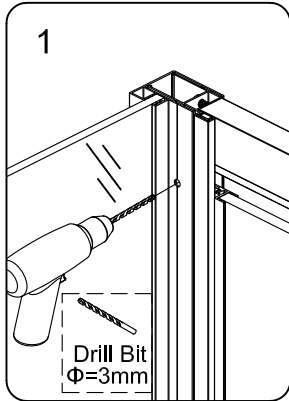

Installation

Slide side panel into wall profile and locate onto door
(Hinged Door or Bifold Door or Slider Door)

If you need further help please contact your local depot www.ctb.co.uk

Installation

Inside View

! Note: Parts not referenced are supplied with the door pack

If you need further help please contact your local depot www.ctb.co.uk

Sealing

! Apply silicone between wall and wall channel, bottom rail and tray on the outside of the product.