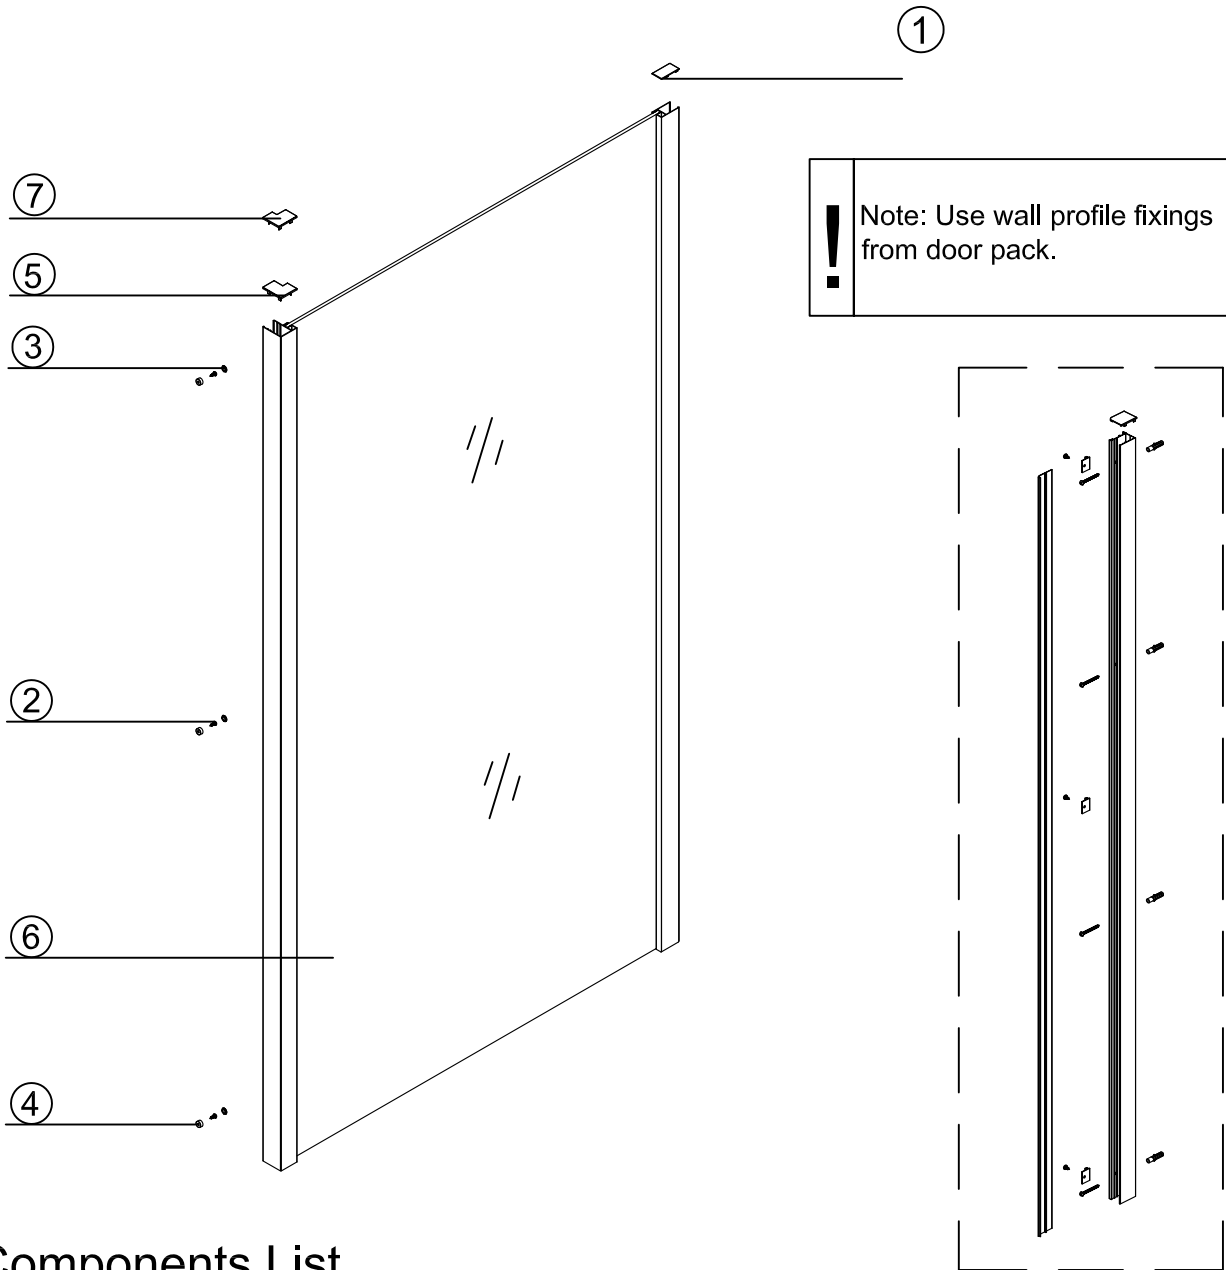

INSTALLATION INSTRUCTION
New Luxury Side Panel
(For use With Hinged, Sliding and Bifold Doors)

If you need further help please contact your local depot www.ctb.co.uk

Parts Identification

Components List

N0.	Drawing	Description	Qty
1		Wall profile cap	1
2		No8x 3/8" Pozi Pan Screw	3
3		Screw Cap top	3
4		Screw Cap base	3
5		Corner profile RH cap	1
6		Fixed panel	1
7		Corner profile LH cap	1

If you need further help please contact your local depot www.ctb.co.uk

Installation

Wall profile from door pack side panel installation

If you need further help please contact your local depot www.ctb.co.uk

Installation

Slide side panel into wall profile and locate onto door
(Hinged Door or Bifold Door or Slider Door)

If you need further help please contact your local depot www.ctb.co.uk

Installation

Inside View