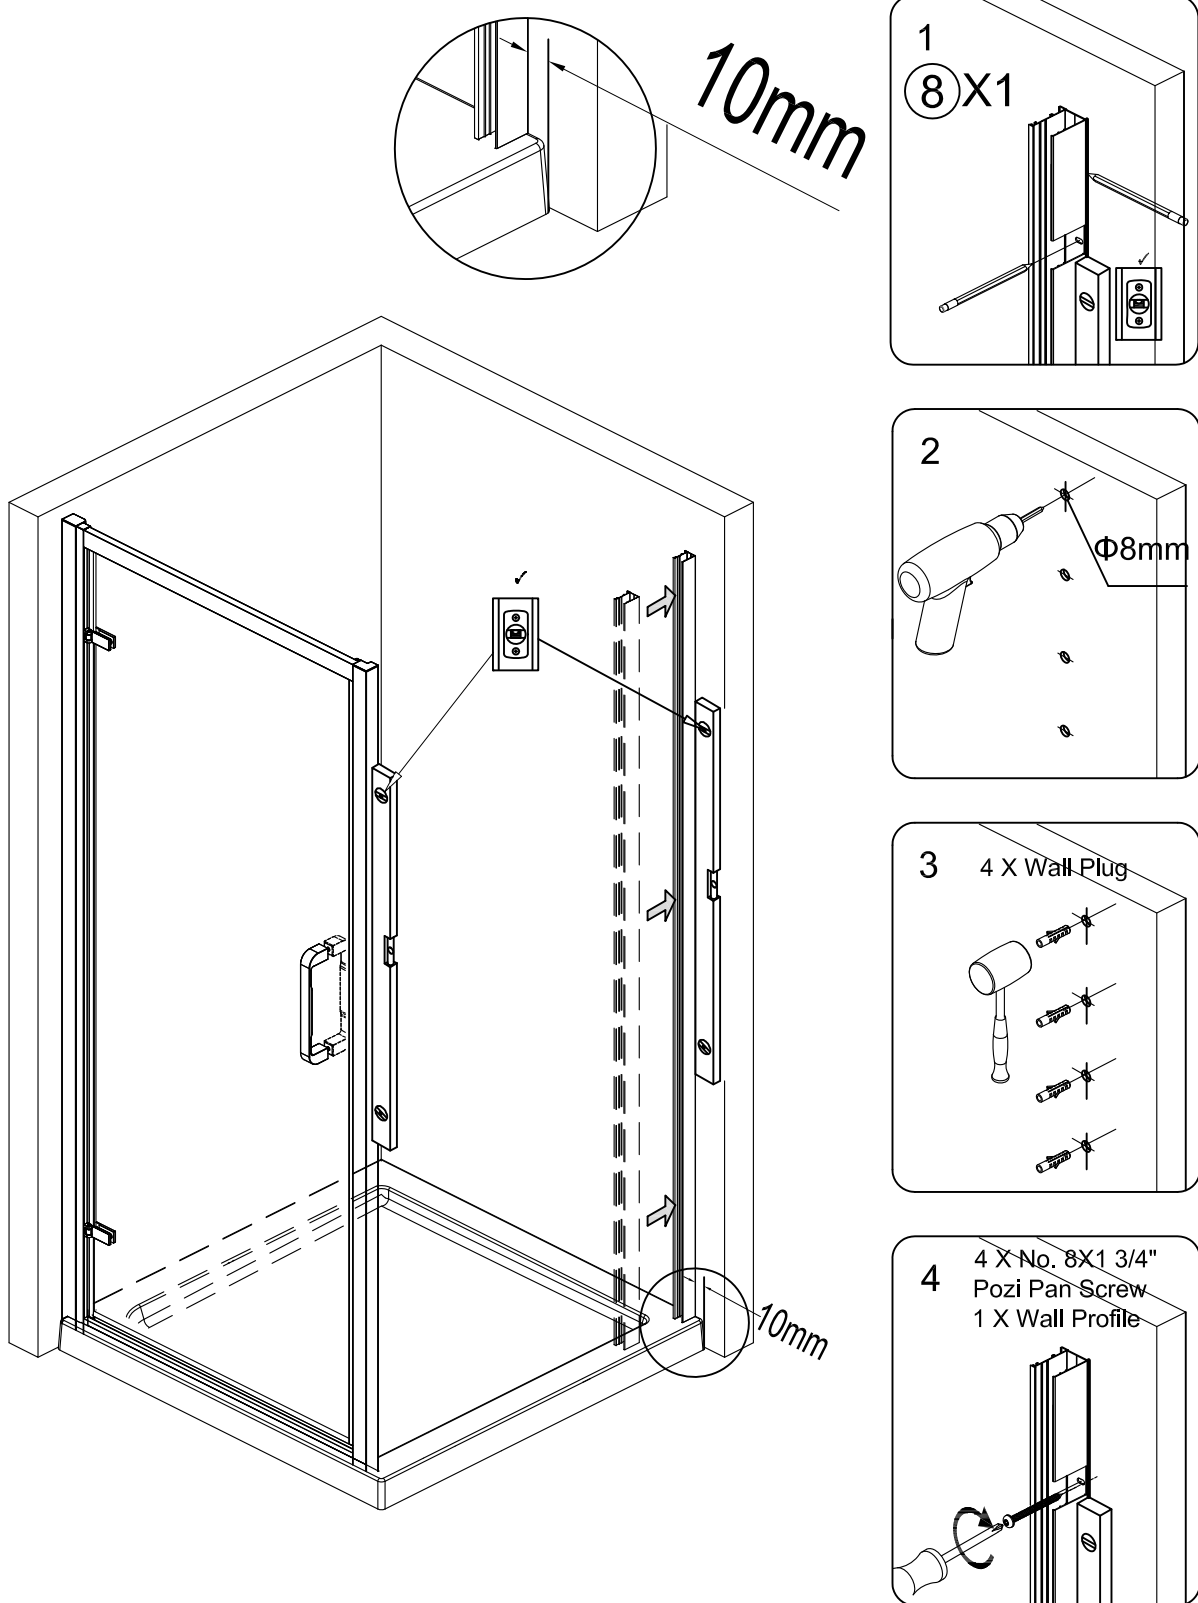

INSTALLATION INSTRUCTION
New Luxury Side Panel
(For use With Hinged, Sliding and Bifold Doors)

If you need further help please contact your local depot www.ctb.co.uk

Parts Identification

Components List

N0.	Drawing	Description	Qty
1		Wall profile cap	1
2		No8x 3/8" Pozi Pan Screw	3
3		Screw Cap top	3
4		Screw Cap base	3
5		Corner profile RH cap	1
6		Fixed panel	1
7		Corner profile LH cap	1

If you need further help please contact your local depot www.ctb.co.uk

Installation

Wall profile from door pack side panel installation

If you need further help please contact your local depot www.ctb.co.uk

Installation

Slide side panel into wall profile and locate onto door
(Hinged Door or Bifold Door or Slider Door)

If you need further help please contact your local depot www.ctb.co.uk

Installation

Inside View

! Note: Parts not referenced are supplied with the door pack

If you need further help please contact your local depot www.ctb.co.uk

Sealing

! Apply silicone between wall and wall channel, bottom rail and tray on the outside of the product.