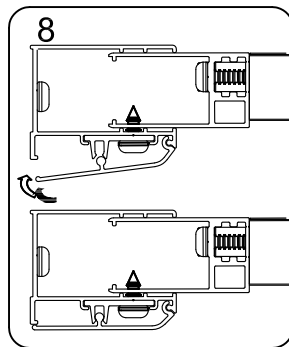

INSTALLATION INSTRUCTION
New Luxury Side Panel
(For use With Hinged, Sliding and Bifold Doors)

If you need further help please contact your local depot www.ctb.co.uk

Parts Identification

Components List

N0.	Drawing	Description	Qty
1		Wall profile cap	1
2		No8x 3/8" Pozi Pan Screw	3
3		Screw Cap top	3
4		Screw Cap base	3
5		Corner profile RH cap	1
6		Fixed panel	1
7		Corner profile LH cap	1

Installation

Slide side panel into wall profile and locate onto door
(Hinged Door or Bifold Door or Slider Door)

If you need further help please contact your local depot www.ctb.co.uk

Installation

Inside View

! Note: Parts not referenced are supplied with the door pack

If you need further help please contact your local depot www.ctb.co.uk

Sealing

! Apply silicone between wall and wall channel, bottom rail and tray on the outside of the product.