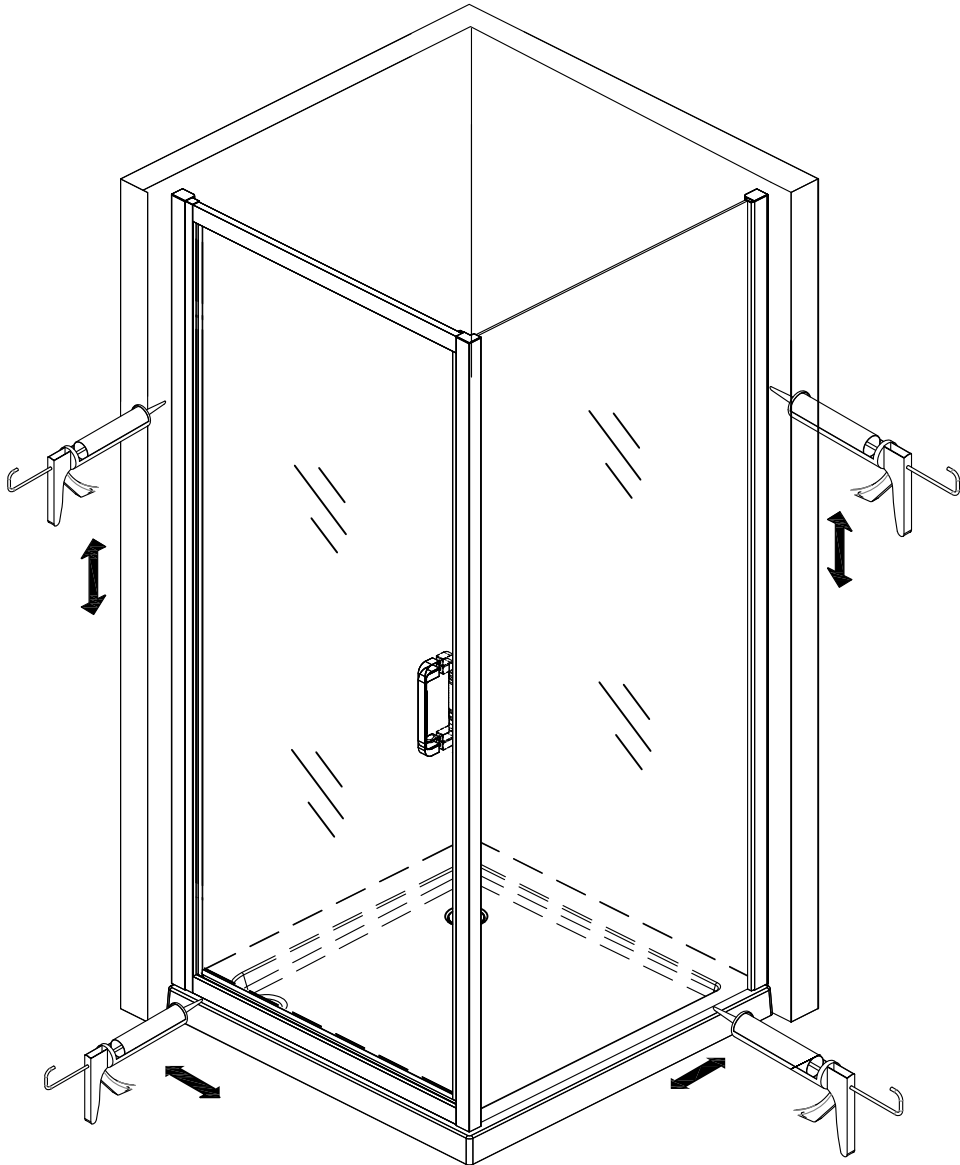

INSTALLATION INSTRUCTION
New Luxury Side Panel
(For use With Hinged, Sliding and Bifold Doors)

If you need further help please contact your local depot www.ctb.co.uk

Parts Identification

Components List

N0.	Drawing	Description	Qty
1		Wall profile cap	1
2		No8x 3/8" Pozi Pan Screw	3
3		Screw Cap top	3
4		Screw Cap base	3
5		Corner profile RH cap	1
6		Fixed panel	1
7		Corner profile LH cap	1

If you need further help please contact your local depot www.ctb.co.uk

Installation

Wall profile from door pack side panel installation

If you need further help please contact your local depot www.ctb.co.uk

Installation

Slide side panel into wall profile and locate onto door
(Hinged Door or Bifold Door or Slider Door)

If you need further help please contact your local depot www.ctb.co.uk

Installation

Inside View

! Note: Parts not referenced are supplied with the door pack

If you need further help please contact your local depot www.ctb.co.uk

Sealing

! Apply silicone between wall and wall channel, bottom rail and tray on the outside of the product.