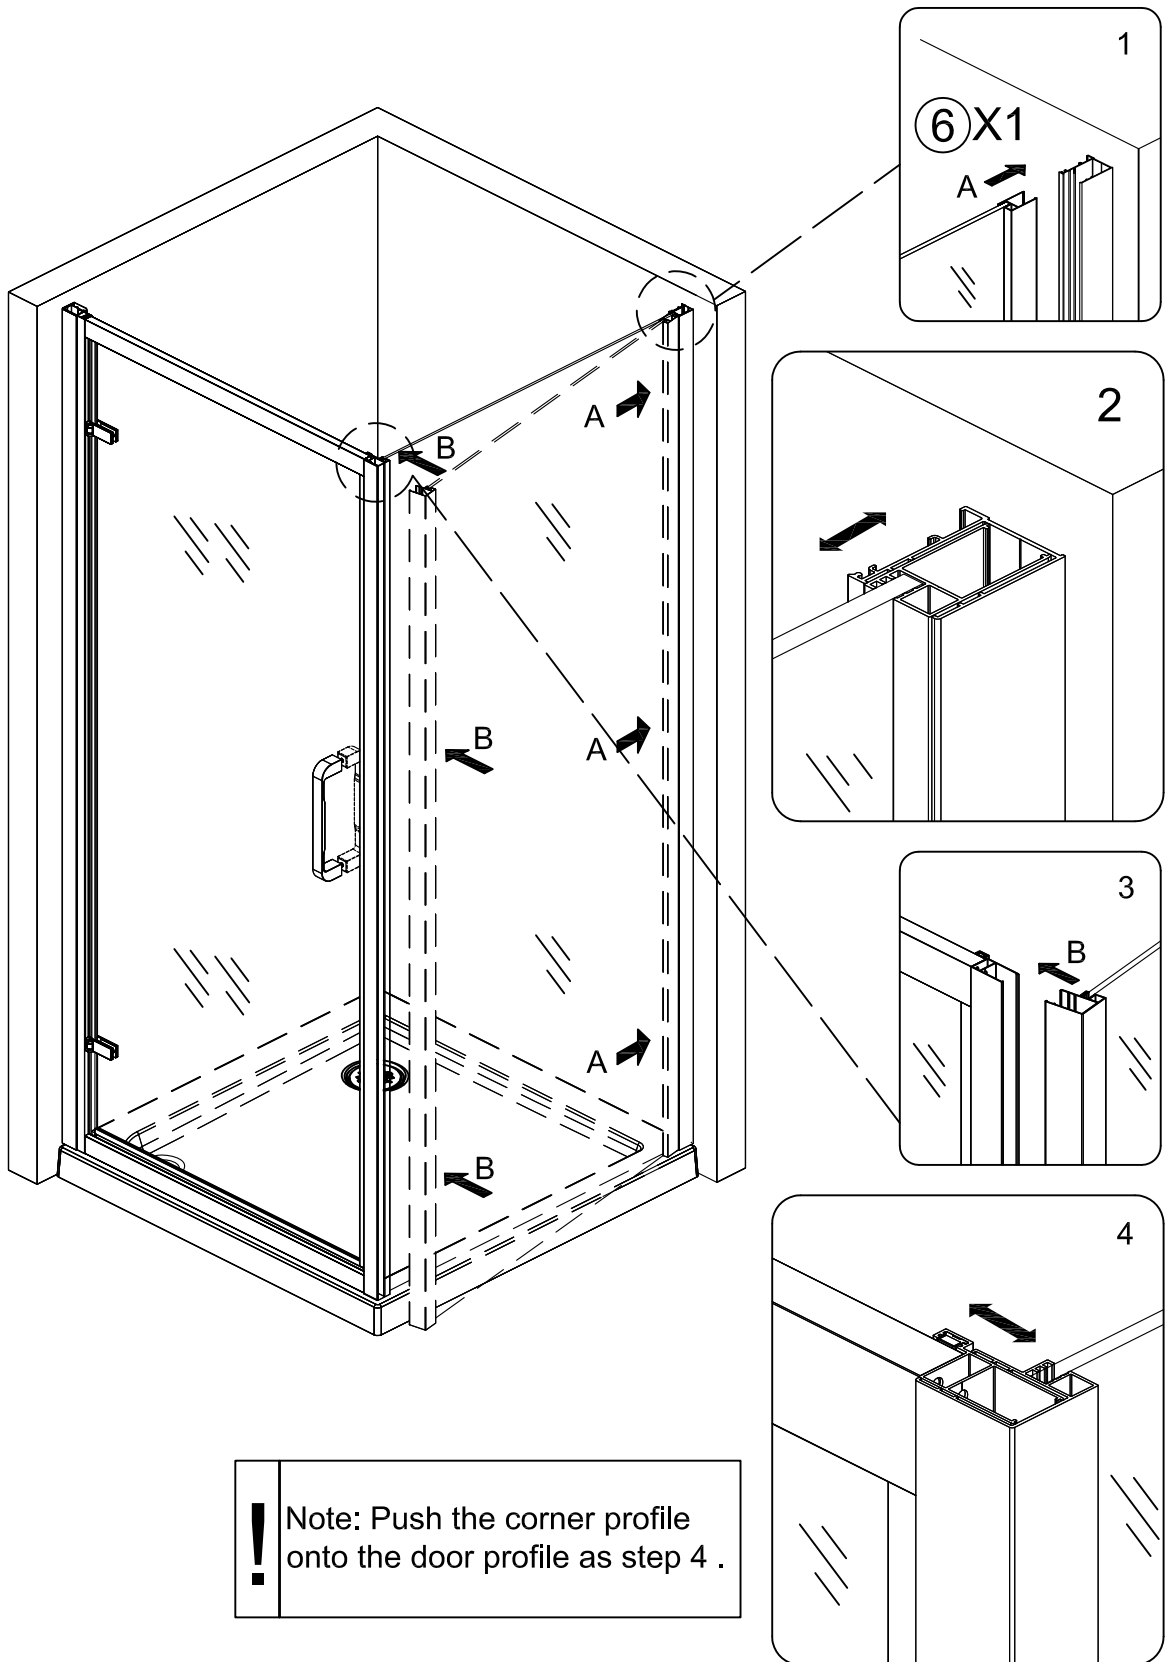

INSTALLATION INSTRUCTION
New Luxury Side Panel
(For use With Hinged, Sliding and Bifold Doors)

If you need further help please contact your local depot www.ctb.co.uk

Parts Identification

Components List

N0.	Drawing	Description	Qty
1		Wall profile cap	1
2		No8x 3/8" Pozi Pan Screw	3
3		Screw Cap top	3
4		Screw Cap base	3
5		Corner profile RH cap	1
6		Fixed panel	1
7		Corner profile LH cap	1

If you need further help please contact your local depot www.ctb.co.uk

Installation

Wall profile from door pack side panel installation

If you need further help please contact your local depot www.ctb.co.uk

Installation

Slide side panel into wall profile and locate onto door
(Hinged Door or Bifold Door or Slider Door)

If you need further help please contact your local depot www.ctb.co.uk

Installation

Inside View

! Note: Parts not referenced are supplied with the door pack

If you need further help please contact your local depot www.ctb.co.uk

Sealing

! Apply silicone between wall and wall channel, bottom rail and tray on the outside of the product.