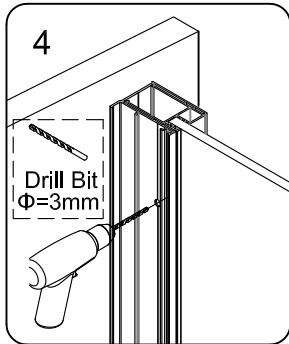

INSTALLATION INSTRUCTION
New Luxury Side Panel
(For use With Hinged, Sliding and Bifold Doors)

If you need further help please contact your local depot www.ctb.co.uk

Parts Identification

Components List

N0.	Drawing	Description	Qty
1		Wall profile cap	1
2		No8x 3/8" Pozi Pan Screw	3
3		Screw Cap top	3
4		Screw Cap base	3
5		Corner profile RH cap	1
6		Fixed panel	1
7		Corner profile LH cap	1

Installation

Slide side panel into wall profile and locate onto door
(Hinged Door or Bifold Door or Slider Door)

If you need further help please contact your local depot www.ctb.co.uk

Installation

Inside View

! Note: Parts not referenced are supplied with the door pack

If you need further help please contact your local depot www.ctb.co.uk

Sealing

! Apply silicone between wall and wall channel, bottom rail and tray on the outside of the product.