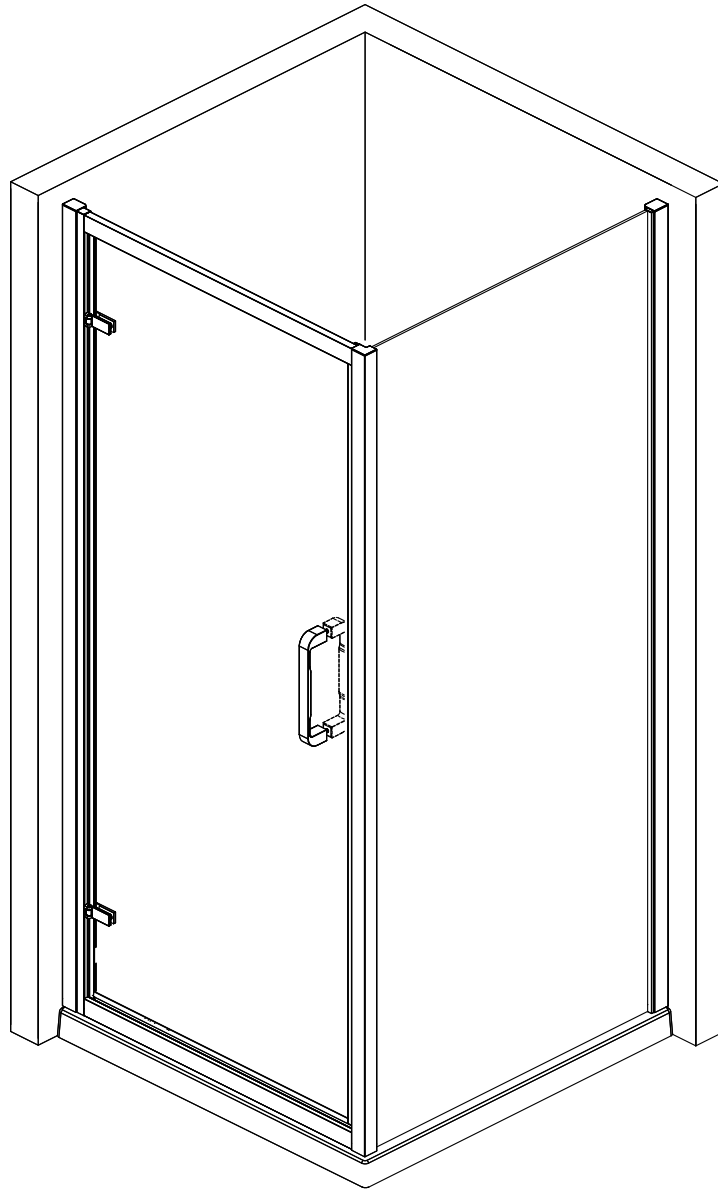

INSTALLATION INSTRUCTION
New Luxury Side Panel
(For use With Hinged, Sliding and Bifold Doors)

If you need further help please contact your local depot www.ctb.co.uk

Parts Identification

Components List

N0.	Drawing	Description	Qty
1		Wall profile cap	1
2		No8x 3/8" Pozi Pan Screw	3
3		Screw Cap top	3
4		Screw Cap base	3
5		Corner profile RH cap	1
6		Fixed panel	1
7		Corner profile LH cap	1

If you need further help please contact your local depot www.ctb.co.uk

Installation

Wall profile from door pack side panel installation

If you need further help please contact your local depot www.ctb.co.uk

Installation

Slide side panel into wall profile and locate onto door
(Hinged Door or Bifold Door or Slider Door)

If you need further help please contact your local depot www.ctb.co.uk

Installation

Inside View

! Note: Parts not referenced are supplied with the door pack

If you need further help please contact your local depot www.ctb.co.uk

Sealing

! Apply silicone between wall and wall channel, bottom rail and tray on the outside of the product.