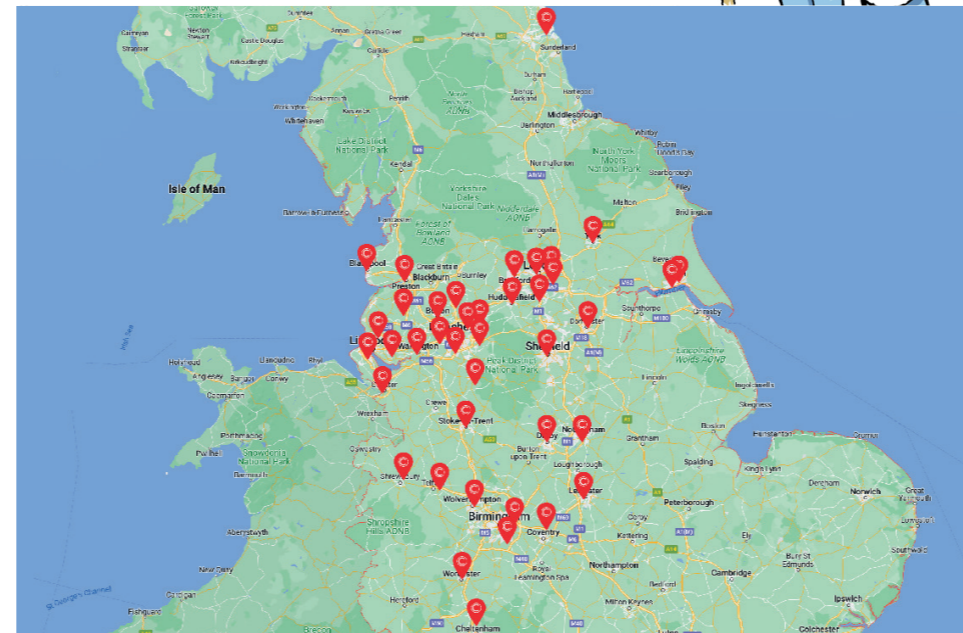

SUPPORTING LOCAL TRADERS AND THEIR BUSINESSES

BATHROOMS FOR EVERY BUDGET

PLATINUM BY CLIFTON

Luxury

TRADE

OVER 40 DEPOTS

FULLY STOCKED & LOCAL TO YOU

WITH CENTRAL DEPOT SUPPORT