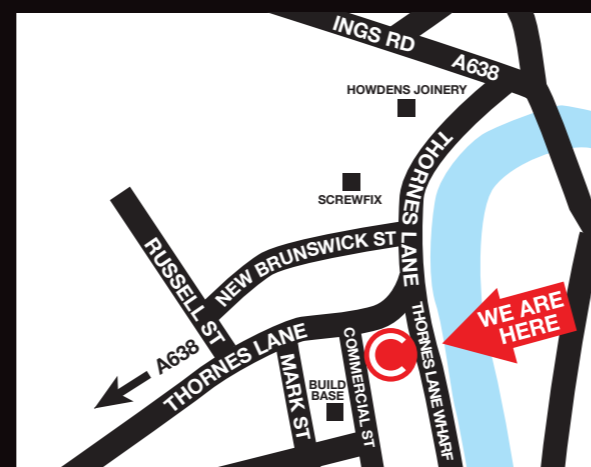

TRADE TRUSTED QUALITY

VitroA

WAKEFIELD

Mon	08.00 - 16.00
Tue	08.00 - 16.00
Wed	08.00 - 17.00
Thu	08.00 - 17.00
Fri	08.00 - 16.00
Sat	09.00 - 13.00
Sun	Closed

Unit 1, Riverside Works, Thornes Lane,
WAKEFIELD WF1 5RW