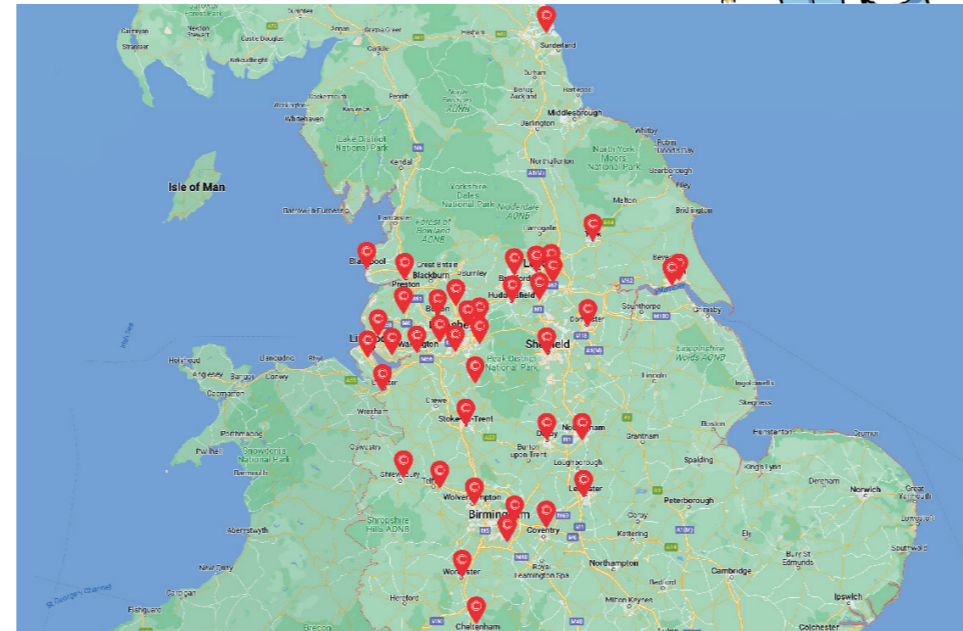

SUPPORTING LOCAL TRADERS AND THEIR BUSINESSES

BATHROOMS FOR EVERY BUDGET

PLATINUM BY CLIFTON

Luxury

TRADE

OVER 40 DEPOTS

FULLY STOCKED & LOCAL TO YOU

WITH CENTRAL DEPOT SUPPORT