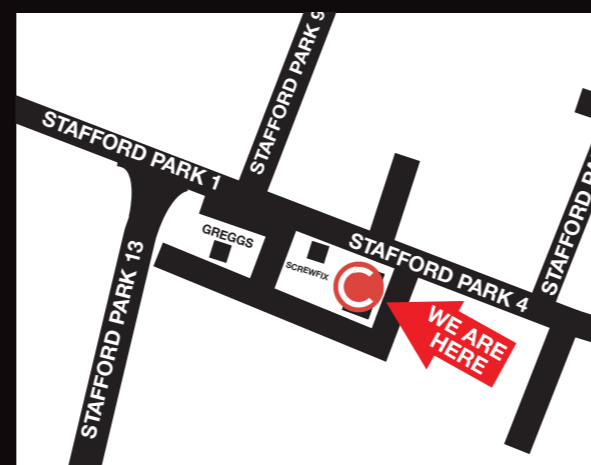

TRADE TRUSTED QUALITY

VitroA

BEST TRADE PRICE

TELFORD

Mon	08.00 - 16.00
Tue	08.00 - 16.00
Wed	08.00 - 17.00
Thu	08.00 - 17.00
Fri	08.00 - 16.00
Sat	09.00 - 13.00
Sun	Closed

Unit C4, Stafford Park 4, TELFORD TF3 3BA
Telephone 01952 454148 telford@ctb.co.uk