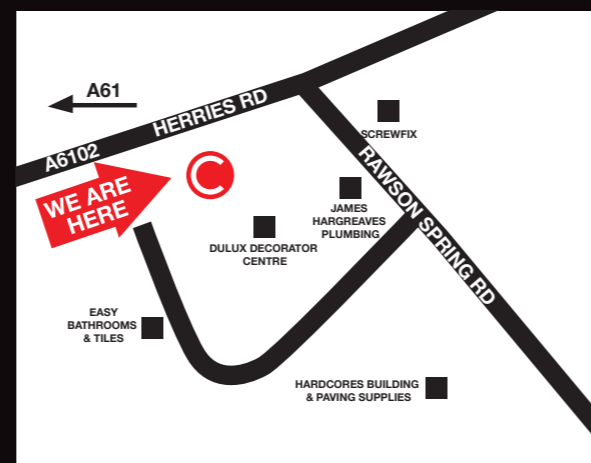

TRADE TRUSTED QUALITY

VitroA

SHEFFIELD

Mon	08.00 - 16.00
Tue	08.00 - 16.00
Wed	08.00 - 17.00
Thu	08.00 - 17.00
Fri	08.00 - 16.00
Sat	09.00 - 13.00
Sun	Closed

Unit 6, Hillsborough Trade Point, Rawson Spring Road, SHEFFIELD S6 1PD