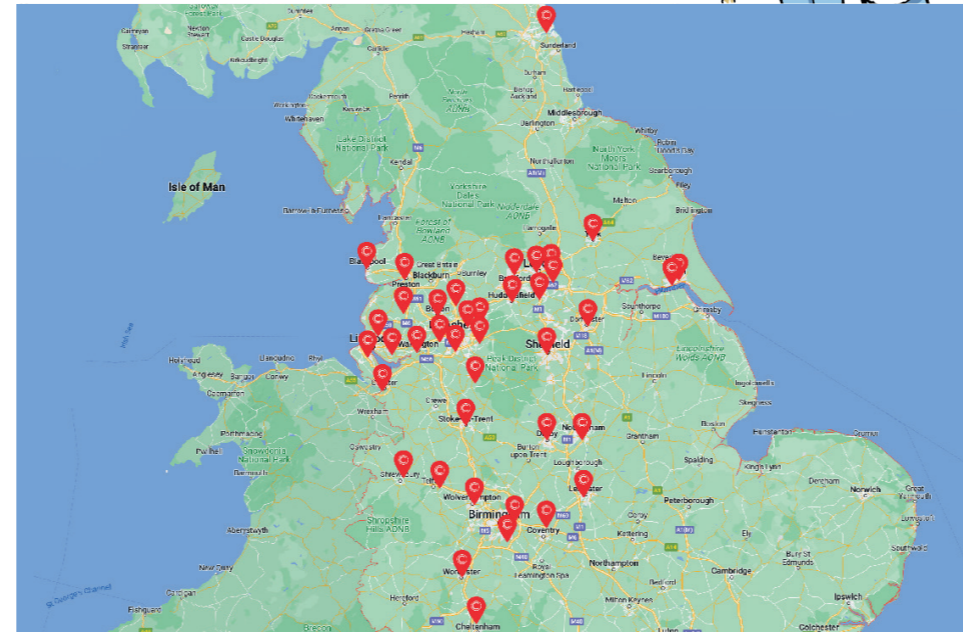

OVER 40 DEPOTS