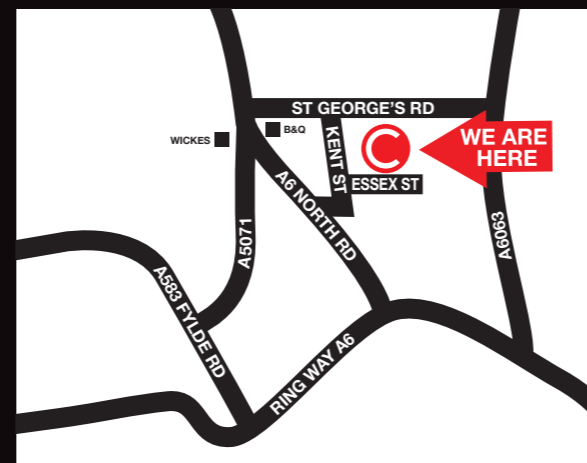

TRADE TRUSTED QUALITY

PRESTON

CLIFTON
TRADE BATHROOMS

VitrA

Mon 08.00 - 16.00
Tue 08.00 - 16.00
Wed 08.00 - 17.00
Thu 08.00 - 17.00
Fri 08.00 - 16.00
Sat 09.00 - 13.00
Sun Closed

Unit 1, Essex Street, PRESTON PR1 1QE
Telephone 01772 825966 preston@ctb.co.uk