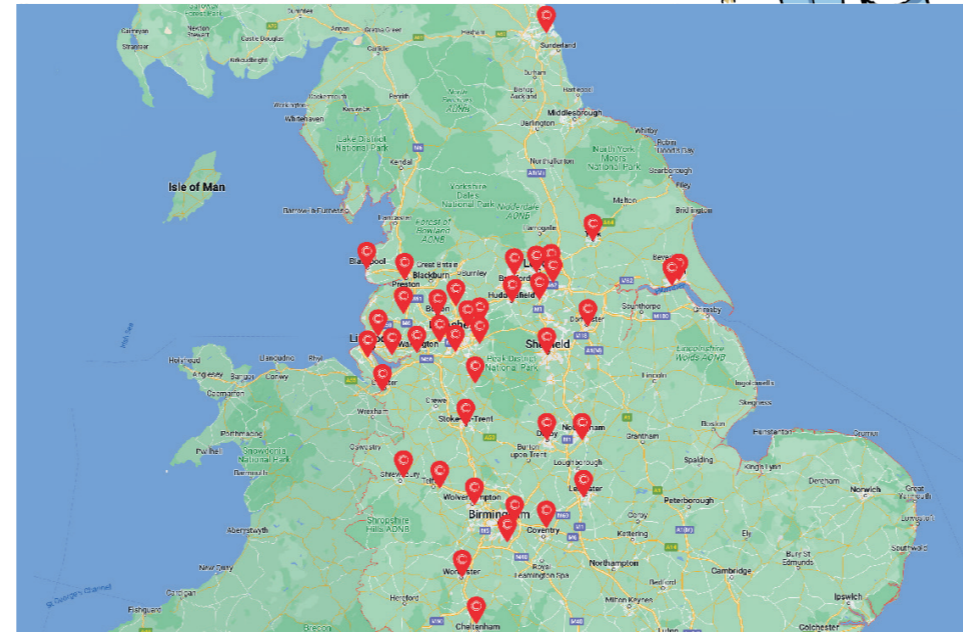

SUPPORTING LOCAL TRADERS AND THEIR BUSINESSES

BATHROOMS FOR EVERY BUDGET

PLATINUM BY CLIFTON

Luxury

TRADE

OVER 40 DEPOTS

FULLY STOCKED & LOCAL TO YOU

WITH CENTRAL DEPOT SUPPORT