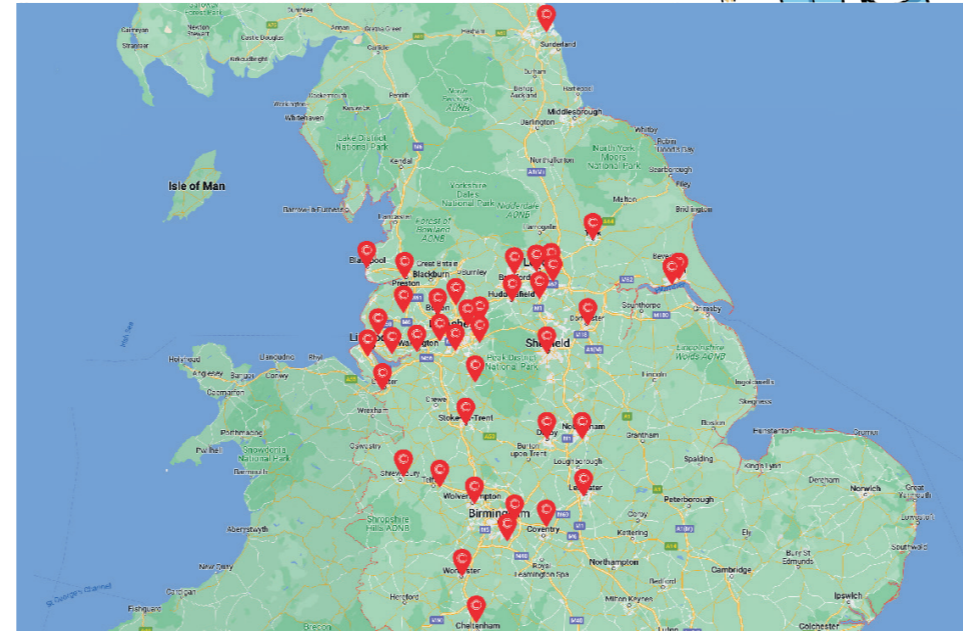

BATHROOMS FOR EVERY BUDGET

PLATINUM BY CLIFTON

Luxury

TRADE

OVER 40 DEPOTS

FULLY STOCKED & LOCAL TO YOU

WITH CENTRAL DEPOT SUPPORT

BEST TRADE PRICE