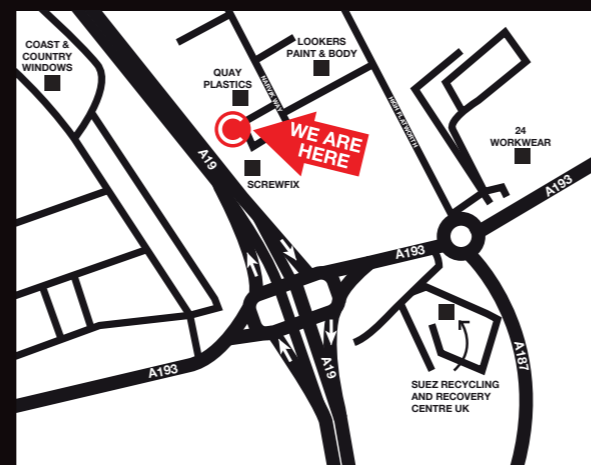

TRADE TRUSTED QUALITY

VitroA

BEST TRADE PRICE

NORTH SHIELDS

Mon	08.00 - 16.00
Tue	08.00 - 16.00
Wed	08.00 - 17.00
Thu	08.00 - 17.00
Fri	08.00 - 16.00
Sat	09.00 - 13.00
Sun	Closed

Unit 4 Tyne Tunnel Trade Park, Narvik Way, Tyne Tunnel Trading Estate, NORTH SHIELDS NE29 7DE
Telephone 0191 406 4316 northshields@ctb.co.uk