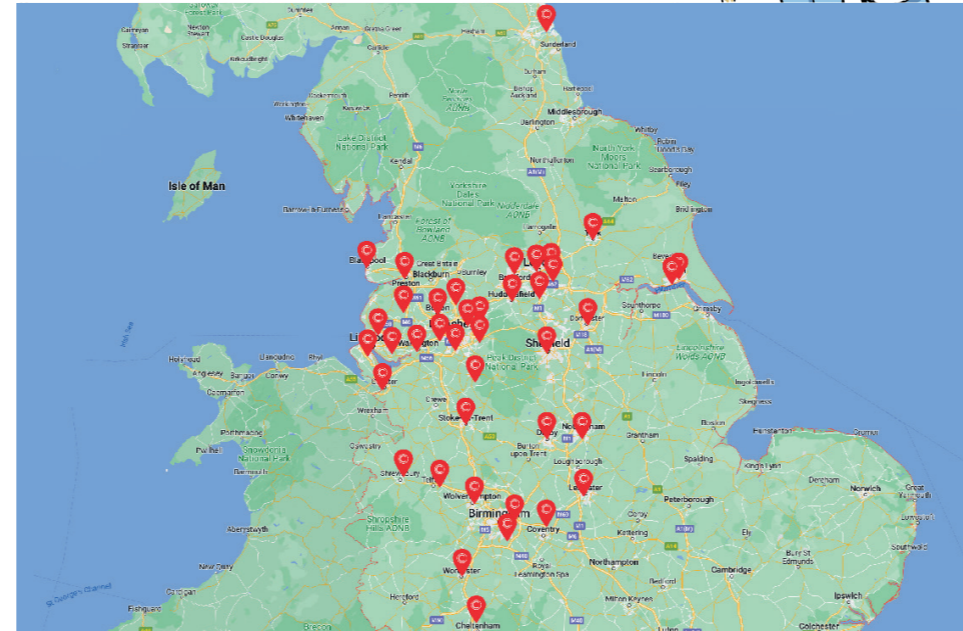

SUPPORTING LOCAL TRADERS AND THEIR BUSINESSES

BATHROOMS FOR EVERY BUDGET

PLATINUM BY CLIFTON

Luxury

TRADE

OVER 40 DEPOTS

FULLY STOCKED & LOCAL TO YOU

WITH CENTRAL DEPOT SUPPORT