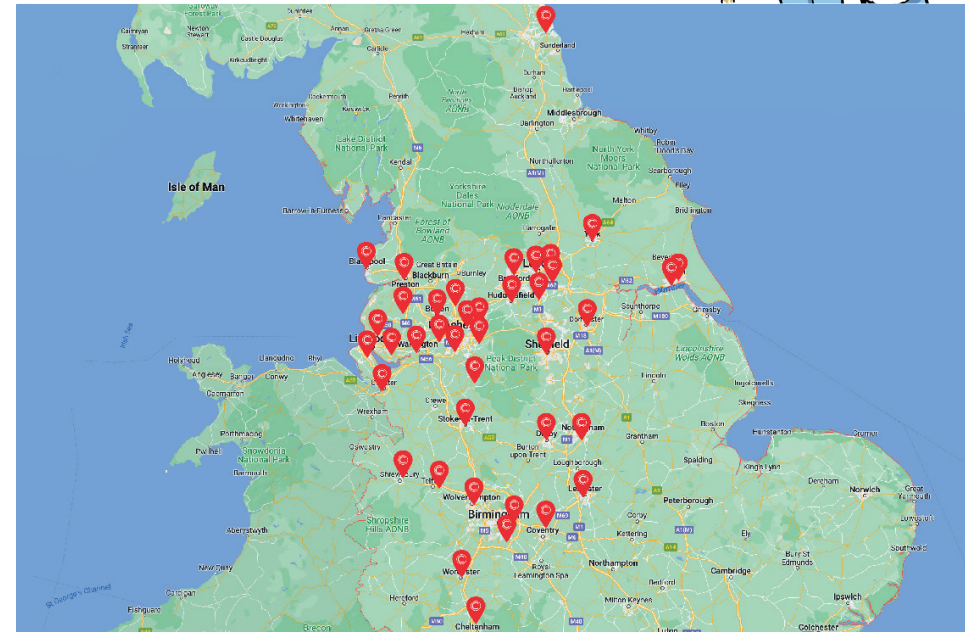

OVER 40 DEPOTS