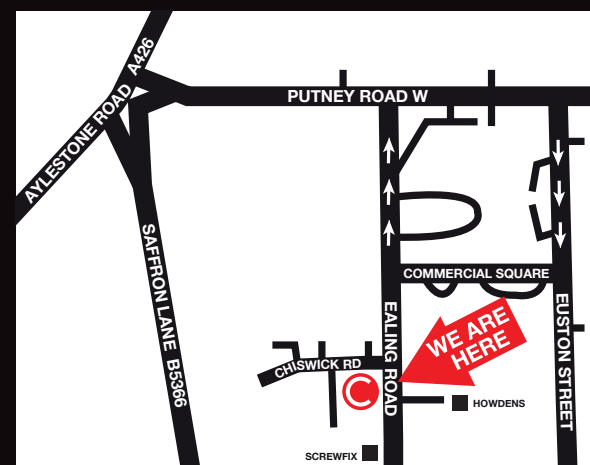

TRADE TRUSTED QUALITY

VitroA

LEICESTER

Mon	08.00 - 16.00
Tue	08.00 - 16.00
Wed	08.00 - 17.00
Thu	08.00 - 17.00
Fri	08.00 - 16.00
Sat	09.00 - 13.00
Sun	Closed

Unit 2 Ardour Unit, Chiswick Road, Freemans
Common Industrial Estate, LEICESTER LE2 7SZ
Telephone 0116 216 2331 leicester@ctb.co.uk