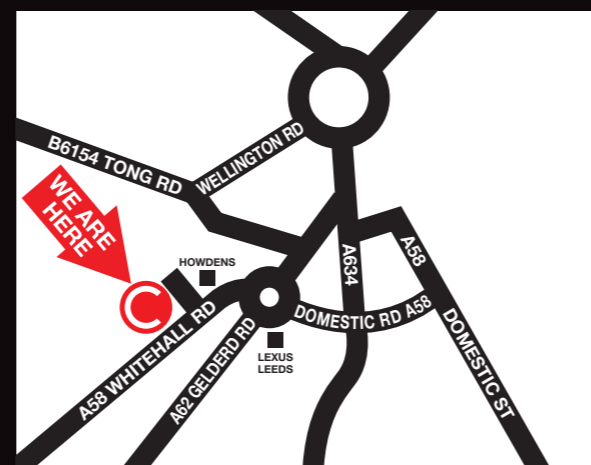

# LEEDS COPLEY

Mon	08.00 - 16.00
Tue	08.00 - 16.00
Wed	08.00 - 17.00
Thu	08.00 - 17.00
Fri	08.00 - 16.00
Sat	09.00 - 13.00
Sun	Closed

Unit C4, Copley Hill Trading Estate, Whitehall Road, LEEDS COPLEY LS12 1HE

## OVER 40 DEPOTS