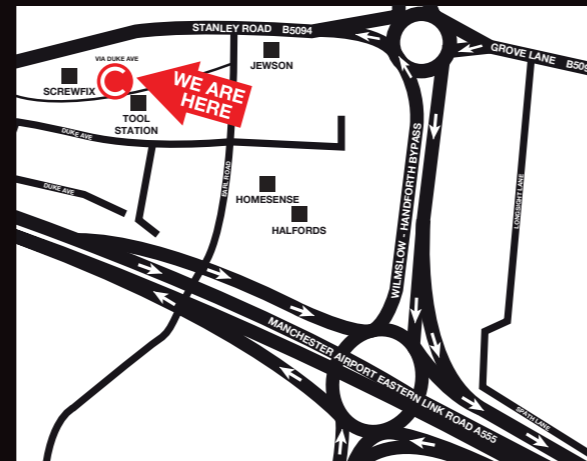

# CHEADLE

**CLIFTON**  
TRADE BATHROOMS

VitroA

Mon 08.00 - 16.00  
Tue 08.00 - 16.00  
Wed 08.00 - 17.00  
Thu 08.00 - 17.00  
Fri 08.00 - 16.00  
Sat 09.00 - 13.00  
Sun Closed

4C Stanley Green Trading Estate, Stanley Road,  
Cheadle Hulme, CHEADLE SK8 6RB  
Telephone 0161 383 1913 cheadle@ctb.co.uk

Scan to take a Depot Tour

## OVER 40 DEPOTS