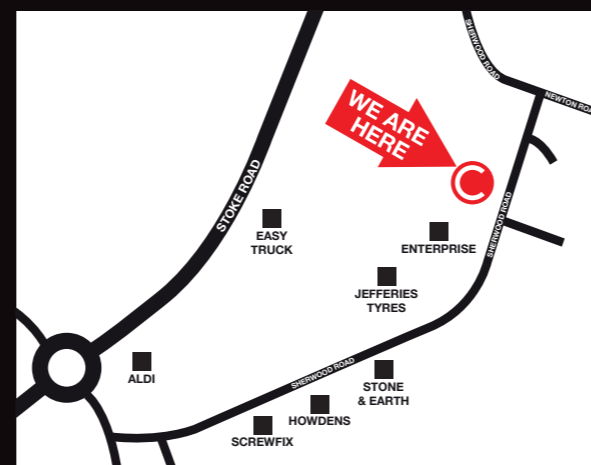

TRADE TRUSTED QUALITY

VitroA

BROMSGROVE

Mon	08.00 - 16.00
Tue	08.00 - 16.00
Wed	08.00 - 17.00
Thu	08.00 - 17.00
Fri	08.00 - 16.00
Sat	09.00 - 13.00
Sun	Closed

Unit 8B, Sherwood Road, BROMSGROVE, B60 3DR
Telephone 0121 387 4828 bromsgrove@ctb.co.uk

SUPPORTING LOCAL TRADERS AND THEIR BUSINESSES

BATHROOMS FOR EVERY BUDGET

PLATINUM BY CLIFTON

Luxury

TRADE

OVER 40 DEPOTS

FULLY STOCKED & LOCAL TO YOU

WITH CENTRAL DEPOT SUPPORT