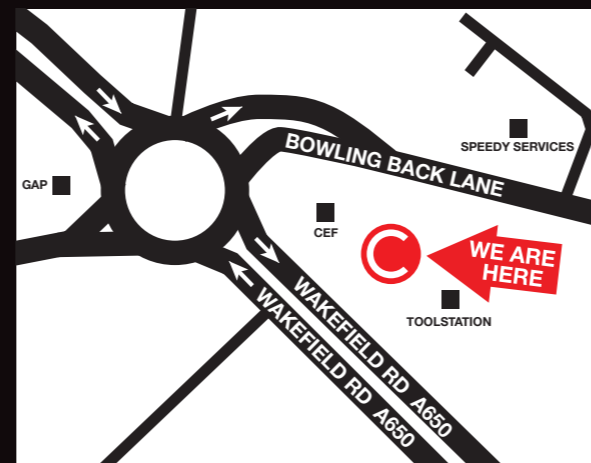

TRADE TRUSTED QUALITY

BRADFORD

Mon	08.00 - 16.00
Tue	08.00 - 16.00
Wed	08.00 - 17.00
Thu	08.00 - 17.00
Fri	08.00 - 16.00
Sat	09.00 - 13.00
Sun	Closed

Unit A Bowling Back Lane, Wakefield Road,
BRADFORD BD4 8SA