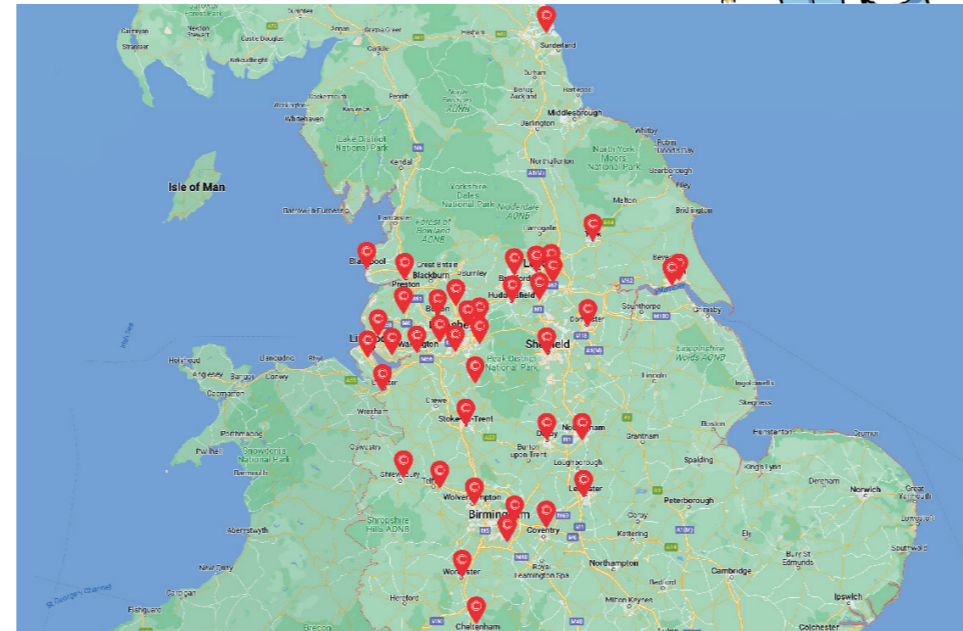

IN-STOCK TILES & BATHROOMS

LOCAL TO YOU

SUPPORTING LOCAL TRADERS AND THEIR BUSINESSES

BATHROOMS FOR EVERY BUDGET

PLATINUM BY CLIFTON

Luxury

TRADE

OVER 40 DEPOTS