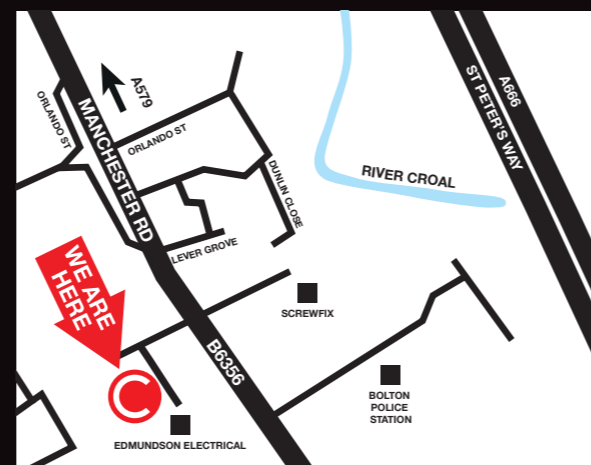

TRADE TRUSTED QUALITY

BOLTON

CLIFTON
TRADE BATHROOMS

VitroA

Mon	08.00 - 16.00
Tue	08.00 - 16.00
Wed	08.00 - 17.00
Thu	08.00 - 17.00
Fri	08.00 - 16.00
Sat	09.00 - 13.00
Sun	Closed

Unit 2, Pullman Court, Lever St, BOLTON BL2 1HL
Telephone 01204 396737 bolton@ctb.co.uk