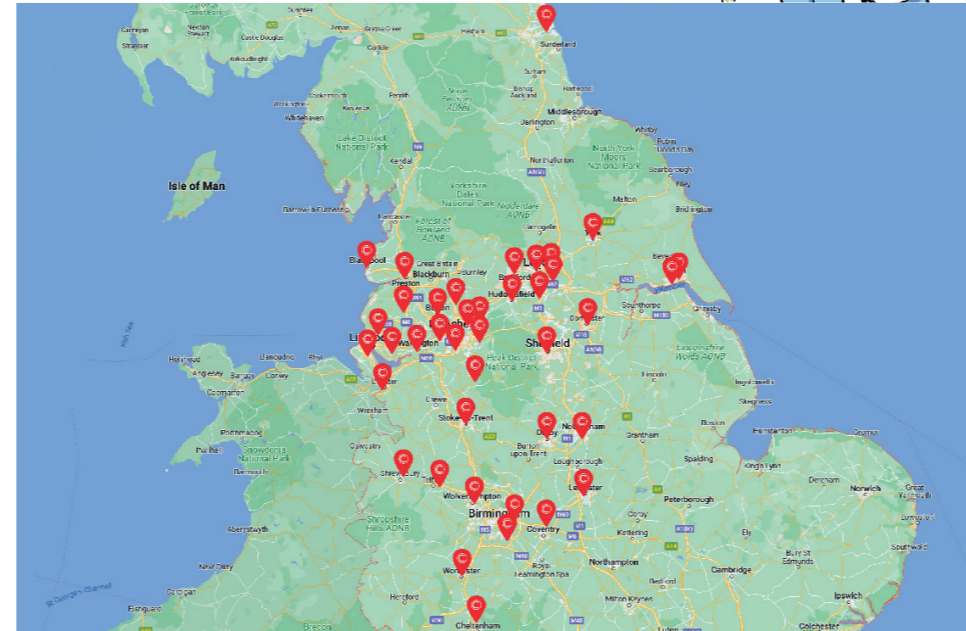

BATHROOMS FOR EVERY BUDGET

PLATINUM BY CLIFTON

Luxury

TRADE

OVER 40 DEPOTS

FULLY STOCKED & LOCAL TO YOU

WITH CENTRAL DEPOT SUPPORT

BEST TRADE PRICE