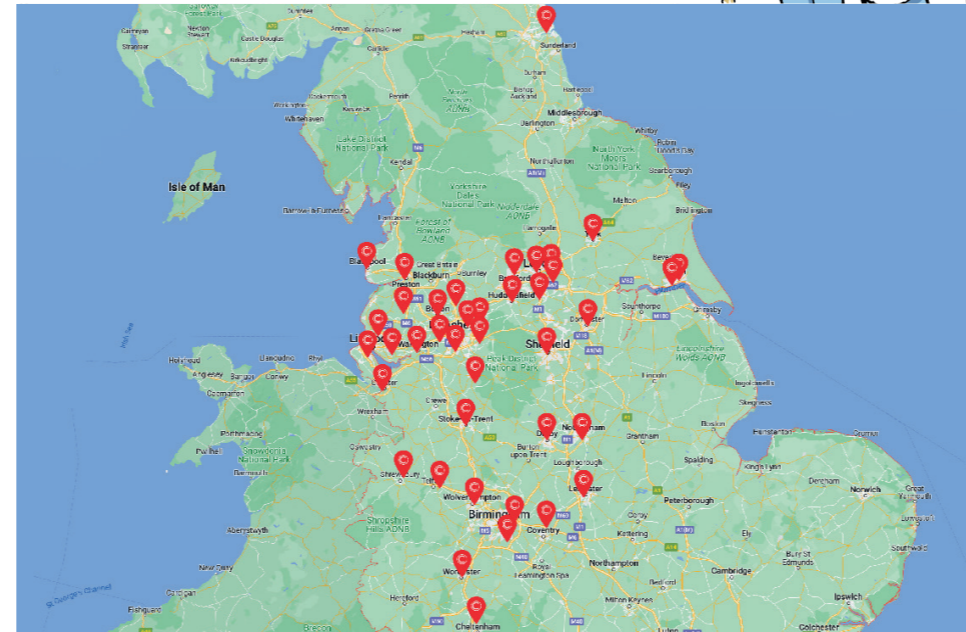

SUPPORTING LOCAL TRADERS AND THEIR BUSINESSES

BATHROOMS FOR EVERY BUDGET

PLATINUM BY CLIFTON

Luxury

TRADE

OVER 40 DEPOTS

FULLY STOCKED & LOCAL TO YOU

WITH CENTRAL DEPOT SUPPORT