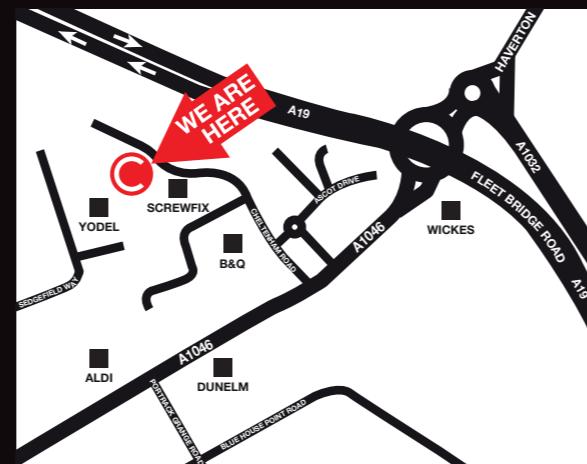

# STOCKTON-ON-TEES

VitroA

Mon	08.00 - 16.00
Tue	08.00 - 16.00
Wed	08.00 - 17.00
Thu	08.00 - 17.00
Fri	08.00 - 16.00
Sat	09.00 - 13.00
Sun	Closed

Unit 5 Portrack Trade Park, Cheltenham Road,  
STOCKTON ON TEES TS18 2AD

## OVER 40 DEPOTS