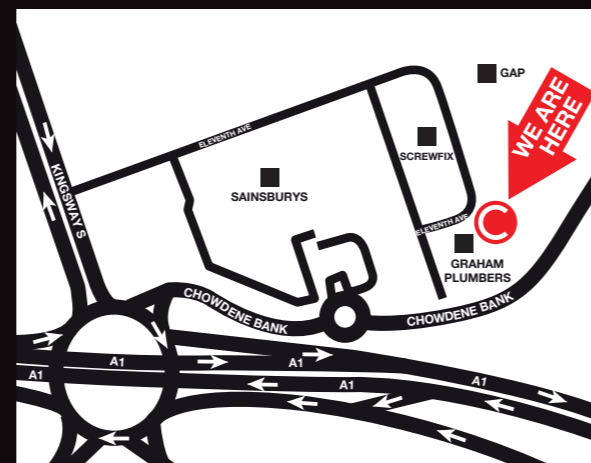

# TEAM VALLEY

Mon	08.00 - 16.00
Tue	08.00 - 16.00
Wed	08.00 - 17.00
Thu	08.00 - 17.00
Fri	08.00 - 16.00
Sat	09.00 - 13.00
Sun	Closed

TEAM VALLEY  
teamvalley@ctb.co.uk

Scan to take a Depot Tour

## OVER 40 DEPOTS