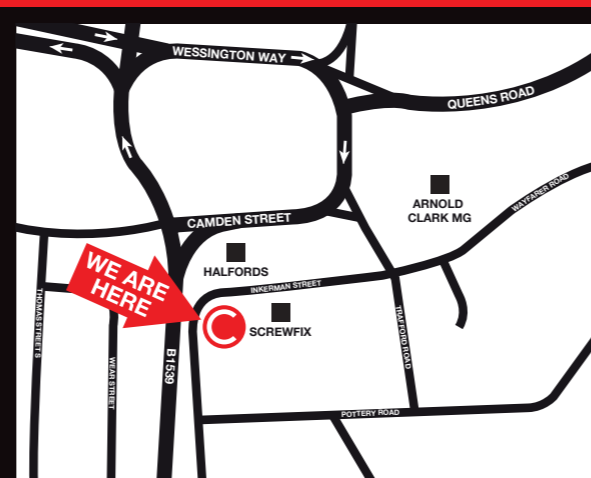

TRADE TRUSTED QUALITY

SUNDERLAND

Mon	08.00 - 16.00
Tue	08.00 - 16.00
Wed	08.00 - 17.00
Thu	08.00 - 17.00
Fri	08.00 - 16.00
Sat	09.00 - 13.00
Sun	Closed

Units 1 & 2, Inkerman Street Trade Centre, Southwick Industrial Estate SR5 2BN
Telephone 0191 5002030 sunderland@ctb.co.uk