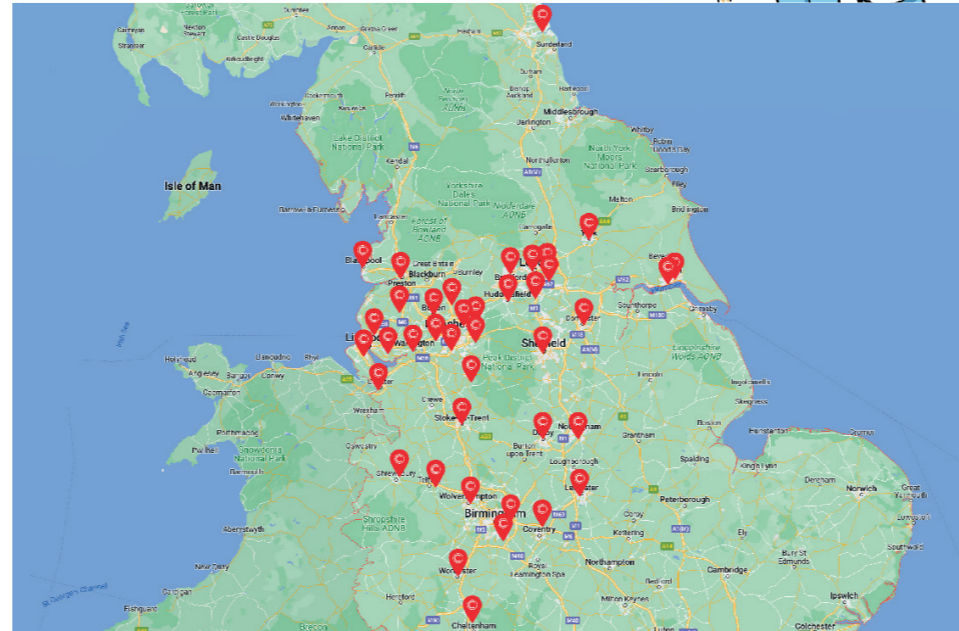

SUPPORTING LOCAL TRADERS AND THEIR BUSINESSES

OVER 40 DEPOTS

FULLY STOCKED & LOCAL TO YOU

WITH CENTRAL DEPOT SUPPORT

BATHROOMS FOR EVERY BUDGET

PLATINUM BY CLIFTON

Luxury

TRADE