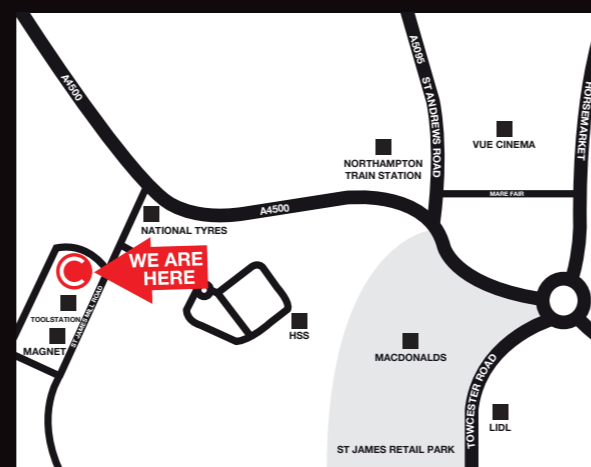

TRADE TRUSTED QUALITY

VitroA

NORTHAMPTON

Mon	08.00 - 16.00
Tue	08.00 - 16.00
Wed	08.00 - 17.00
Thu	08.00 - 17.00
Fri	08.00 - 16.00
Sat	09.00 - 13.00
Sun	Closed

Unit 6 St. James Trade Park, Mill Road,
NORTHAMPTON NN5 5JW
Telephone 01604 918885 northampton@ctb.co.uk