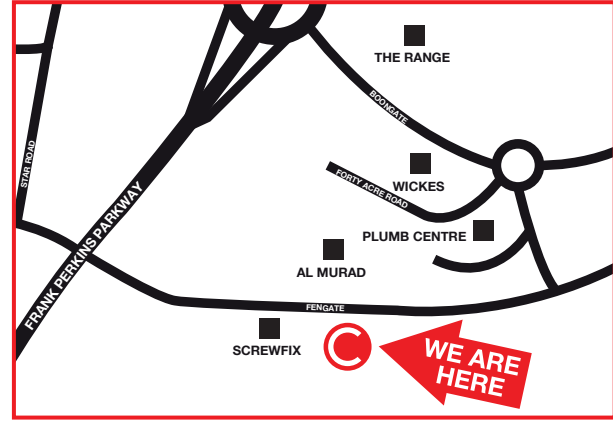

BEST TRADE PRICE!

EXCLUSIVE TRADE OFFERS

Address: Unit 1, Fengate Trade Park, Fengate, Peterborough PE1 5XA
Telephone: 01733 301 720
E-mail: peterborough@ctb.co.uk

OPENING HOURS

Mon	8:00am - 4:00pm
Tue	8:00am - 4:00pm
Wed	8:00am - 5:00pm
Thu	8:00am - 5:00pm
Fri	8:00am - 4:00pm
Sat	9:00am - 1:00pm
Sun	CLOSED