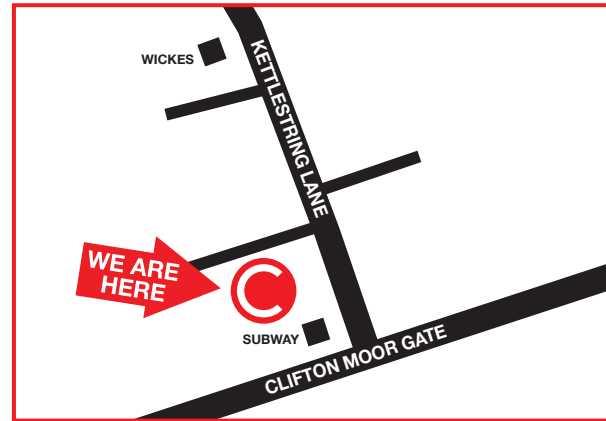

Taps, Furniture & PVC Wall Panels

Cartridges, Washers, Shower Glass, Runners, Handles, Seats & Fixings

BEST TRADE PRICE!

WE WON'T BE BEATEN ON PRICE
CLIFTON TRADE BATHROOMS

Address: 3 Kettlestring Park, Kettlestring Lane, Clifton Moor, York, YO30 4XF
Telephone: 01904 233206
E-mail: york@ctb.co.uk