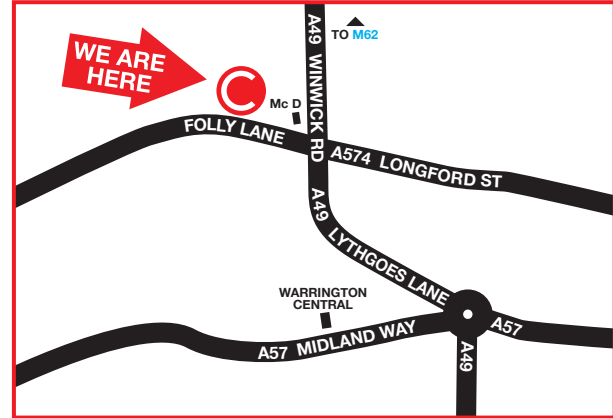

Taps, Furniture & PVC Wall Panels

Cartridges, Washers, Shower Glass, Runners, Handles, Seats & Fixings

IN STOCK BRANDS

BEST TRADE PRICE!

EXCLUSIVE TRADE OFFERS

Address: Unit 14, Gateway 49 Trade Park, Kerfoot Street, Warrington, Cheshire, WA2 8NT
Telephone: 01925 573723
E-mail: warrington@ctb.co.uk