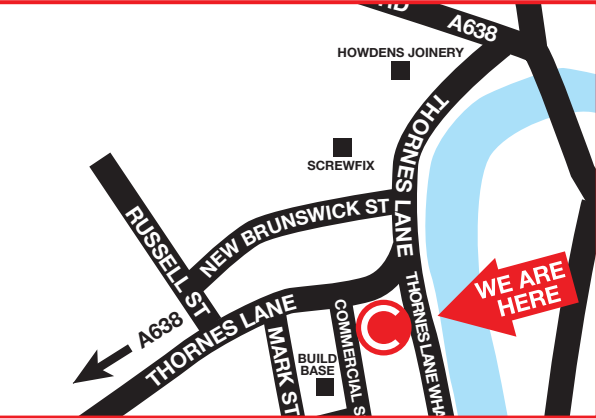

Taps, Furniture & PVC Wall Panels

Cartridges, Washers, Shower Glass, Runners, Handles, Seats & Fixings

**BEST TRADE PRICE!**

**WE WON'T BE BEATEN ON PRICE**  
CLIFTON TRADE BATHROOMS

**Address:** Thornes Lane, Wakefield, WF1 5RW  
**Telephone:** 01924 362280  
**E-mail:** wakefield@ctb.co.uk