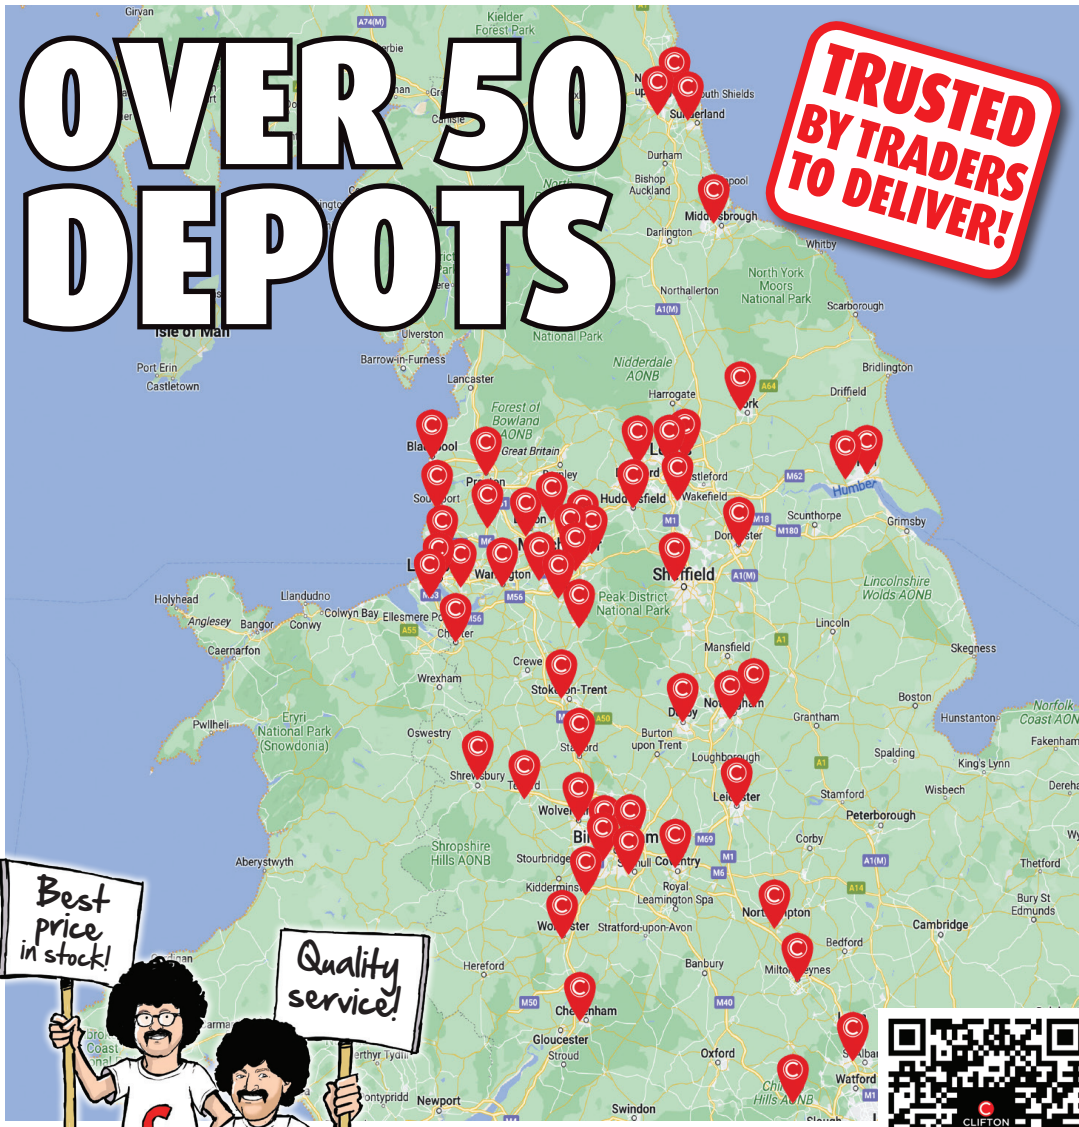

**SHOWROOM
APPOINTMENTS**

**OVER 50
DEPOTS**

**TRUSTED
BY TRADERS
TO DELIVER!**

Take a depot tour

LUXURY TILES AND BATHROOMS

Scan to view brochure

TRADE RANGE

CONTACT DEPOT TO ACTIVATE
**YOUR CASH
ACCOUNT**
TODAY