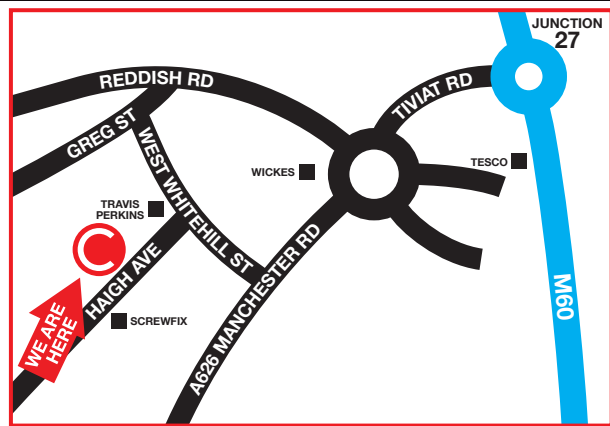

Taps, Furniture & PVC Wall Panels

Cartridges, Washers, Shower Glass, Runners, Handles, Seats & Fixings

BEST TRADE PRICE!

WE WON'T BE BEATEN ON PRICE
CLIFTON TRADE BATHROOMS

EXCLUSIVE TRADE OFFERS

Address: Whitehill Industrial Estate, Haigh Avenue, Stockport, Greater Manchester, SK4 1NZ
Telephone: 0161 474 7337
E-mail: stockport@ctb.co.uk