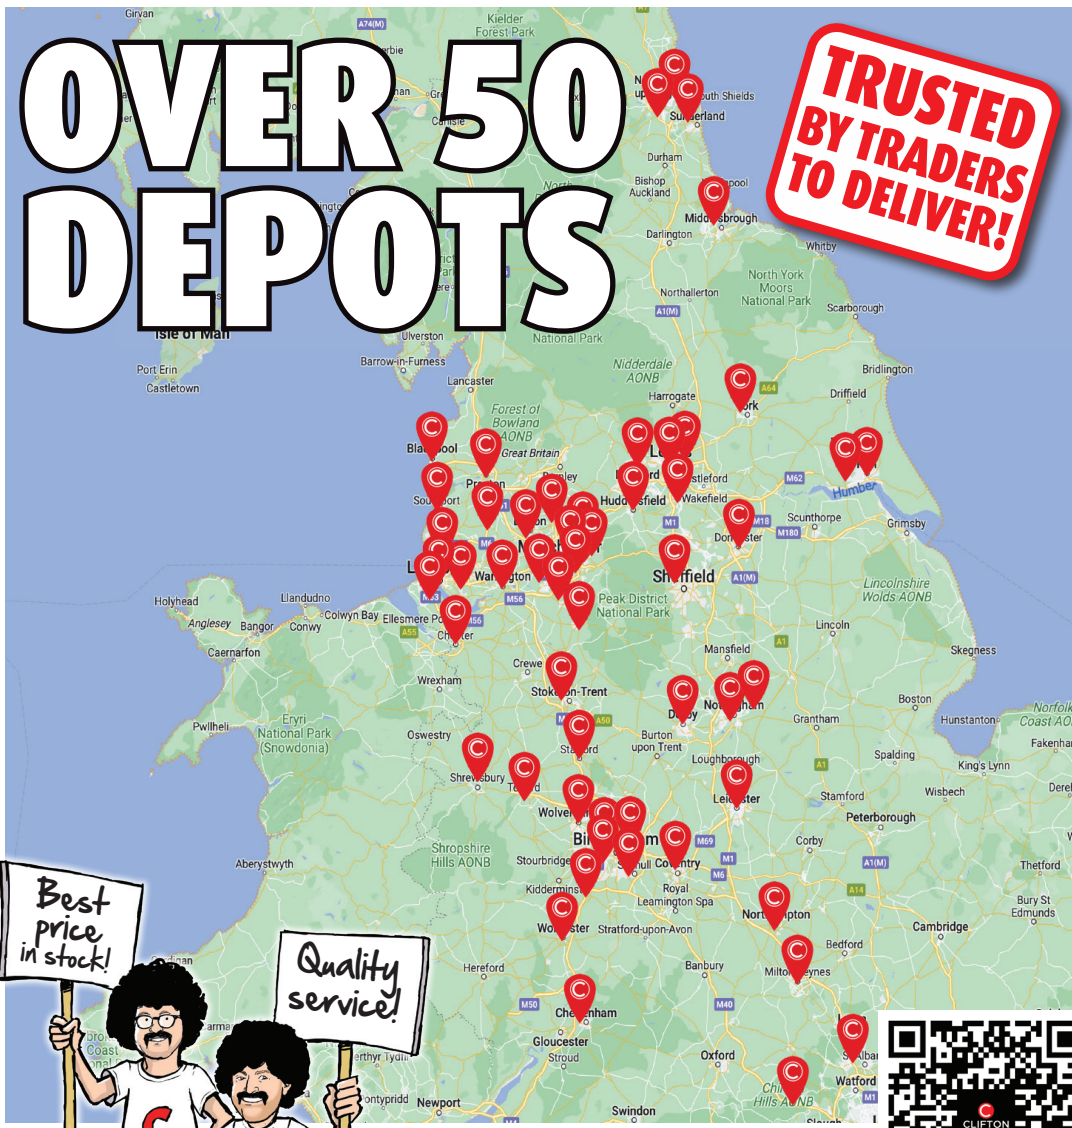

**FREE
HOUSE
MEASURE**

**A GREAT
TEAM
THAT
CARE**

IN-STOCK

**SHOWROOM
APPOINTMENTS**

Take a depot tour

LUXURY TILES AND BATHROOMS

TRADE RANGE

CONTACT DEPOT TO ACTIVATE
**YOUR CASH
ACCOUNT**
TODAY