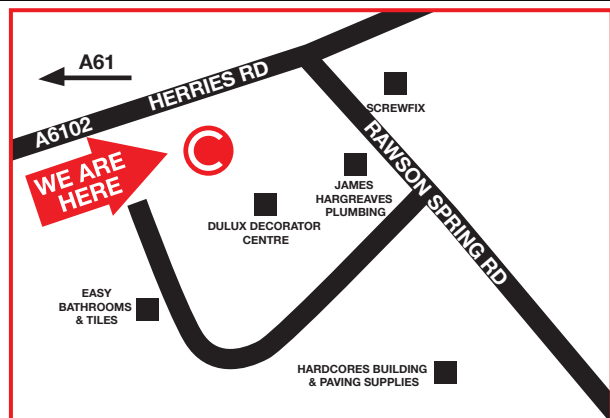

BEST TRADE PRICE!

WE WON'T BE BEATEN ON PRICE
CLIFTON TRADE BATHROOMS

EXCLUSIVE TRADE OFFERS

Address: Unit 6, Hillsborough Trade Point, Rawson Spring Road, Sheffield, S6 1PD
Telephone: 0114 232 6344
E-mail: sheffield.hillsborough@ctb.co.uk