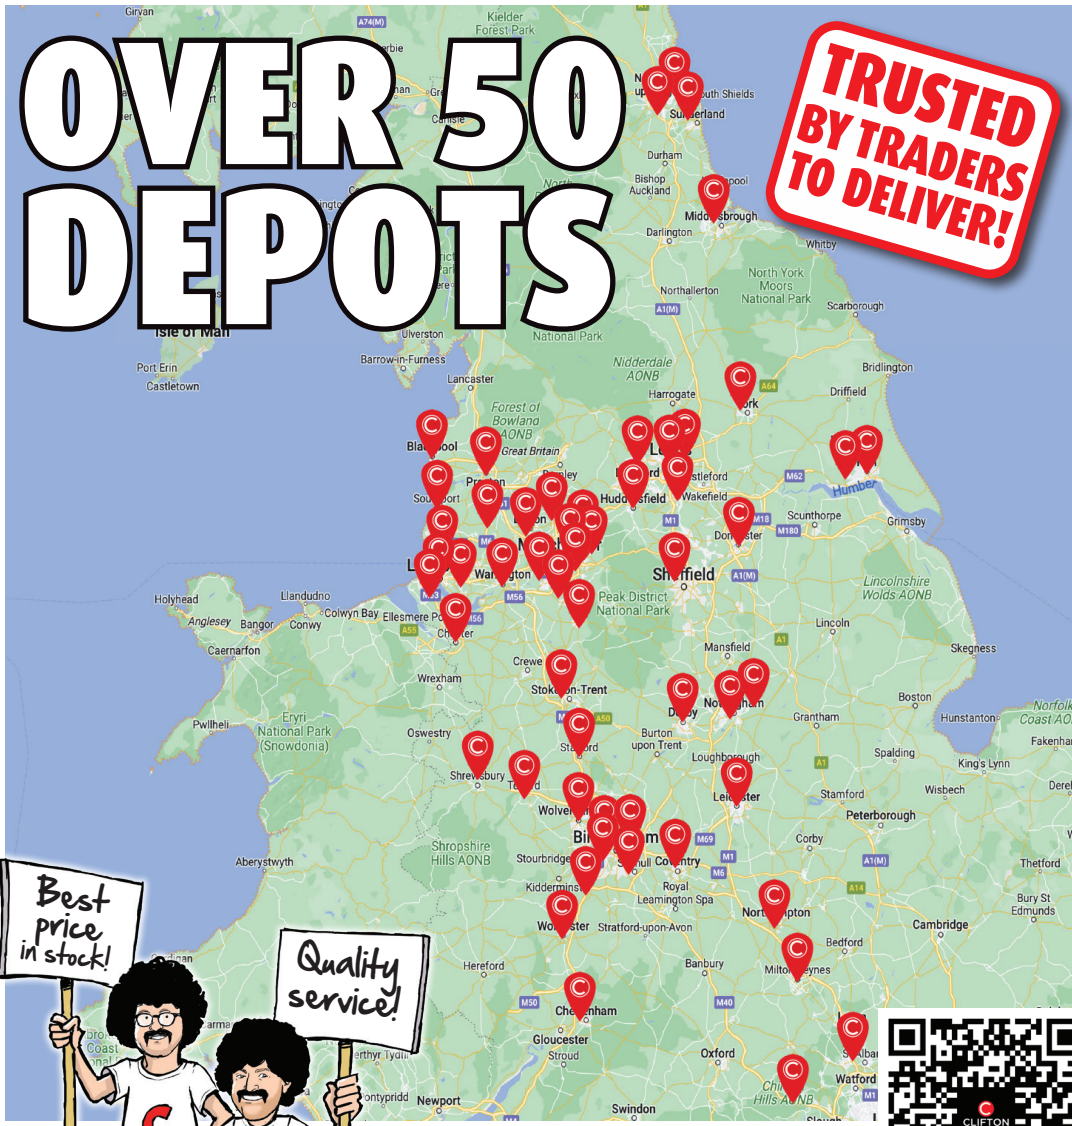

**FREE HOUSE MEASURE**

**A GREAT TEAM THAT CARE**

**IN-STOCK**

**SHOWROOM APPOINTMENTS**

Take a depot tour

LUXURY TILES AND BATHROOMS

**TRADE RANGE**

CONTACT DEPOT TO ACTIVATE  
**YOUR CASH ACCOUNT**  
TODAY