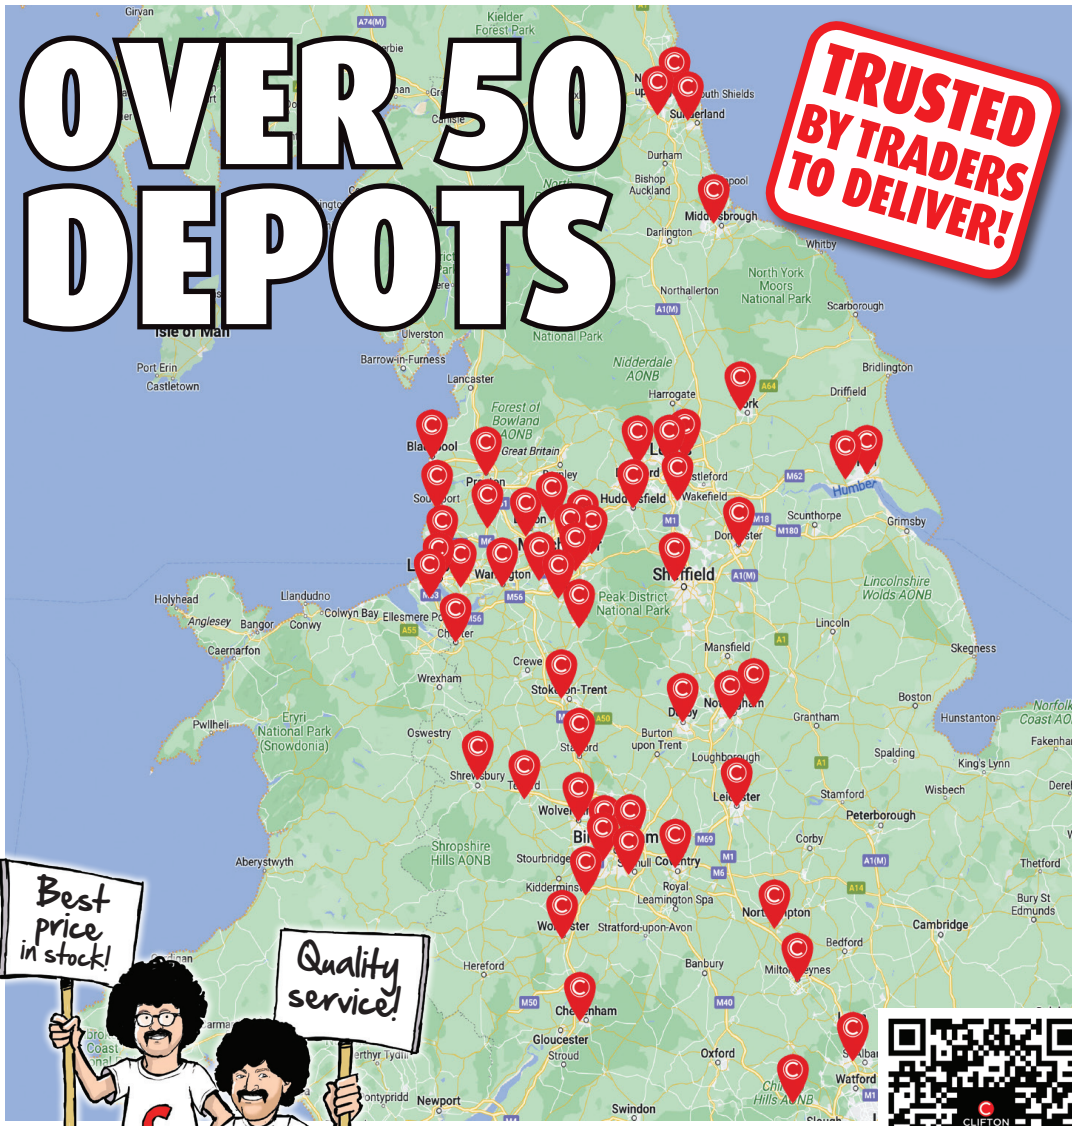

**FREE
HOUSE
MEASURE**

**A GREAT
TEAM
THAT
CARE**

IN-STOCK

**SHOWROOM
APPOINTMENTS**

Take a depot tour

LUXURY TILES AND BATHROOMS

TRADE RANGE

CONTACT DEPOT TO ACTIVATE
**YOUR CASH
ACCOUNT**
TODAY