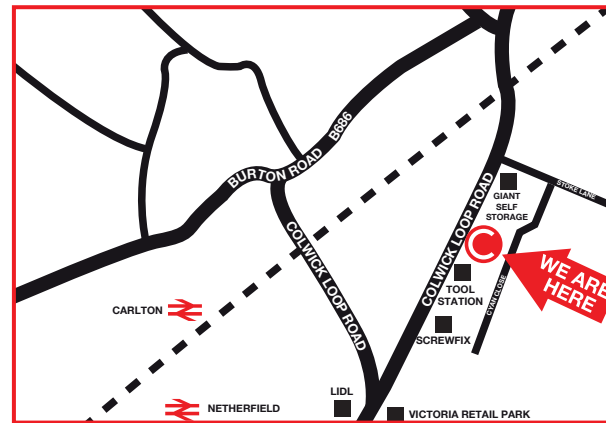

Taps, Furniture & PVC Wall Panels

Cartridges, Washers, Shower Glass, Runners, Handles, Seats & Fixings

BEST TRADE PRICE!

WE WON'T BE BEATEN ON PRICE
CLIFTON TRADE BATHROOMS

EXCLUSIVE TRADE OFFERS

Address: Unit 9 Teal Trade Park, Cyan Close, Burton Joyce, Nottingham, NG14 5JX
Telephone: 0115 684 9284
E-mail: nottingham.netherfield@ctb.co.uk