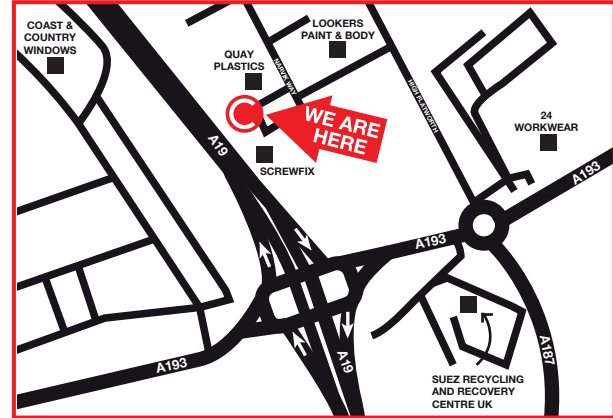

Address: Unit 4 Tyne Tunnel Trade Park, Narvik Way, Tyne Tunnel Trading Estate, North Shields, NE29 7DE
Telephone: 0191 406 4316
E-mail: northshields@ctb.co.uk

OPENING HOURS

Mon	8:00am - 4:00pm
Tue	8:00am - 4:00pm
Wed	8:00am - 5:00pm
Thu	8:00am - 5:00pm
Fri	8:00am - 4:00pm
Sat	9:00am - 1:00pm
Sun	CLOSED