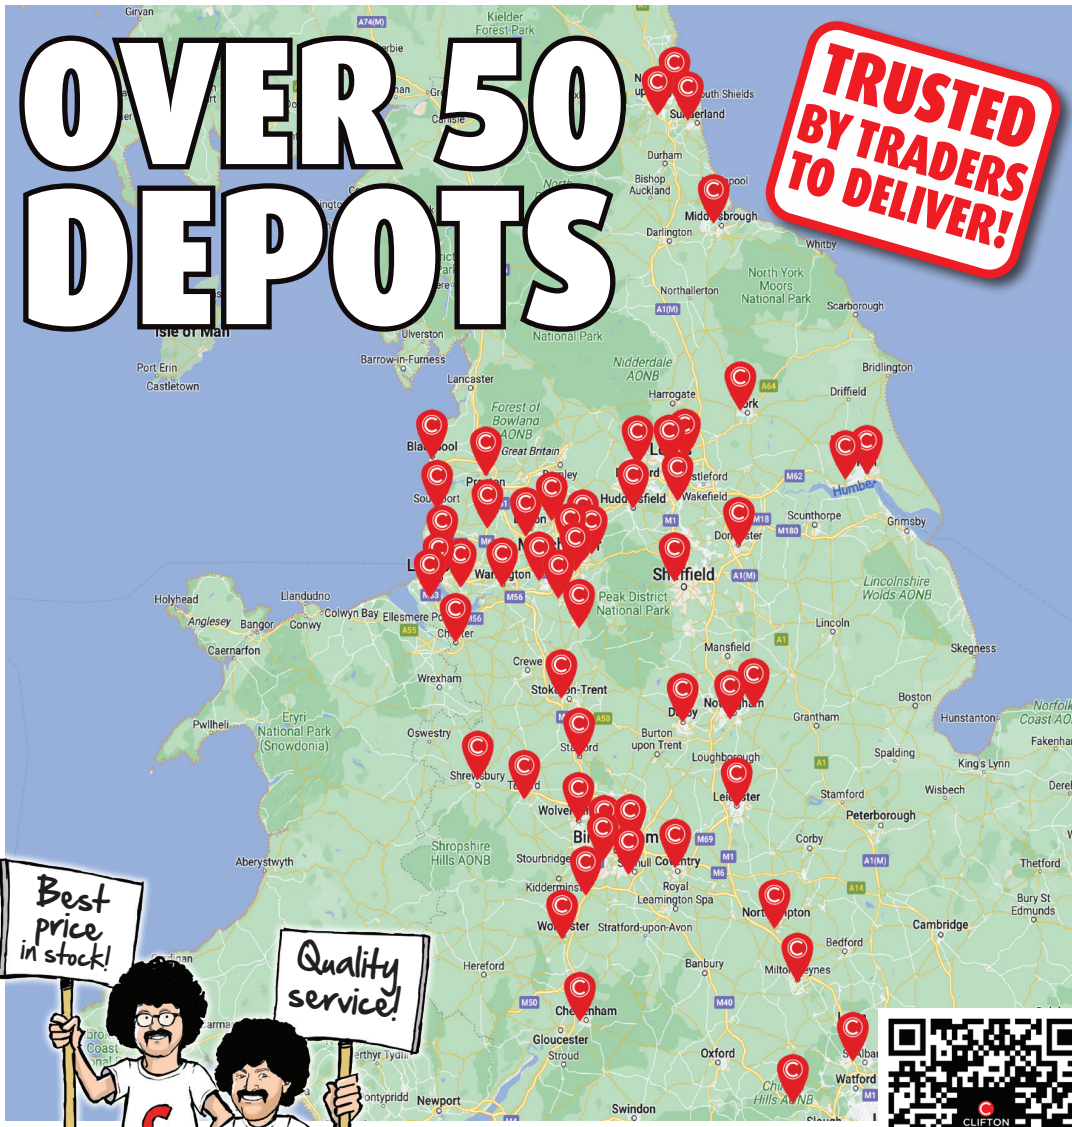

Take a depot tour

LUXURY TILES AND BATHROOMS