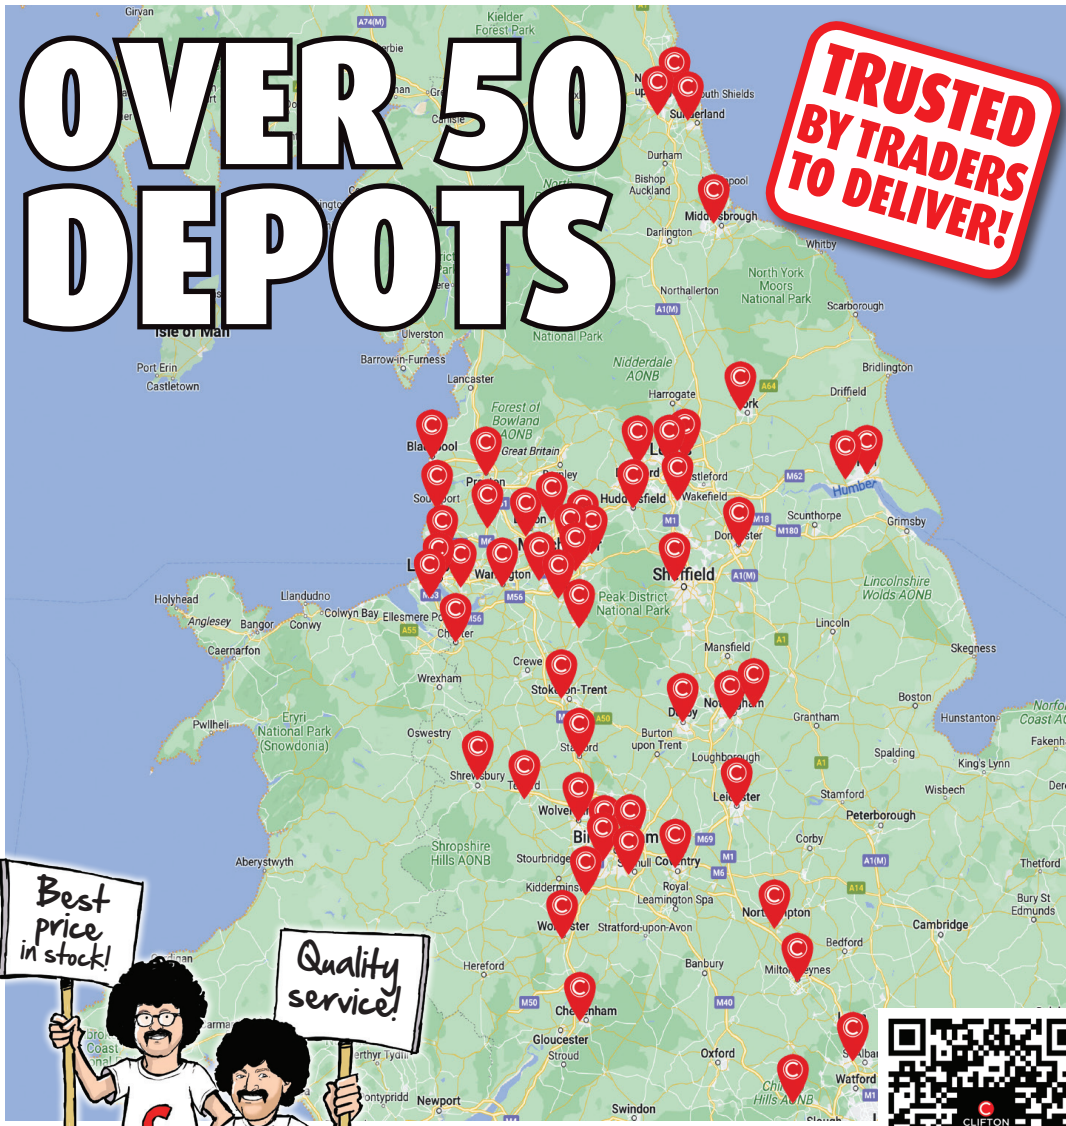

FREE HOUSE MEASURE

A GREAT TEAM THAT CARE

IN-STOCK

SHOWROOM APPOINTMENTS

Take a depot tour

LUXURY TILES AND BATHROOMS

Scan to view brochure

TRADE RANGE