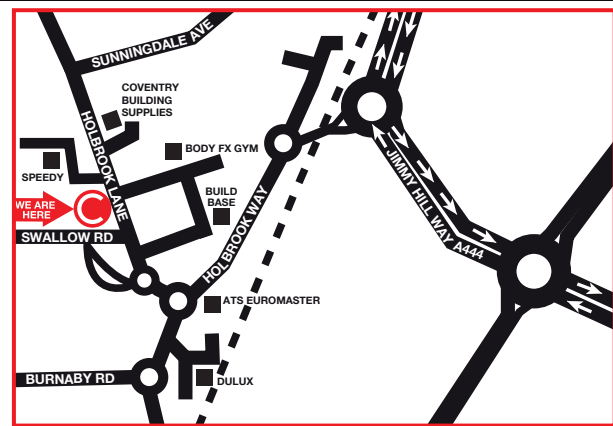

Taps, Furniture & PVC Wall Panels

Cartridges, Washers, Shower Glass, Runners, Handles, Seats & Fixings

BEST TRADE PRICE!

WE WON'T BE BEATEN ON PRICE
CLIFTON
TRADE BATHROOMS

Address: Units 2-3 Holbrook Park, Holbrook Lane, Coventry, CV6 4QY
Telephone: 02475 101478
E-mail: coventry@ctb.co.uk