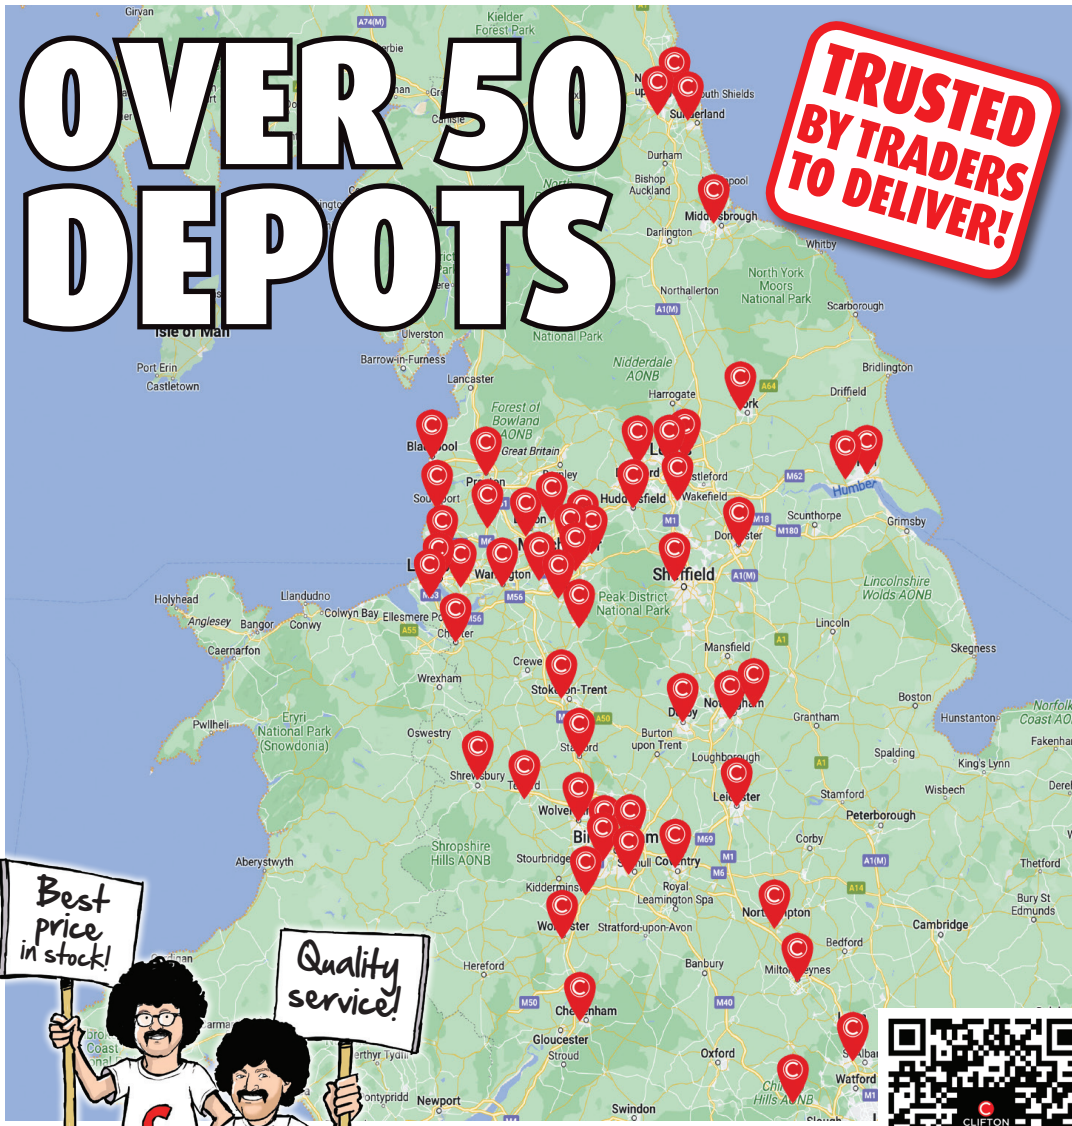

Take a depot tour

LUXURY TILES AND BATHROOMS