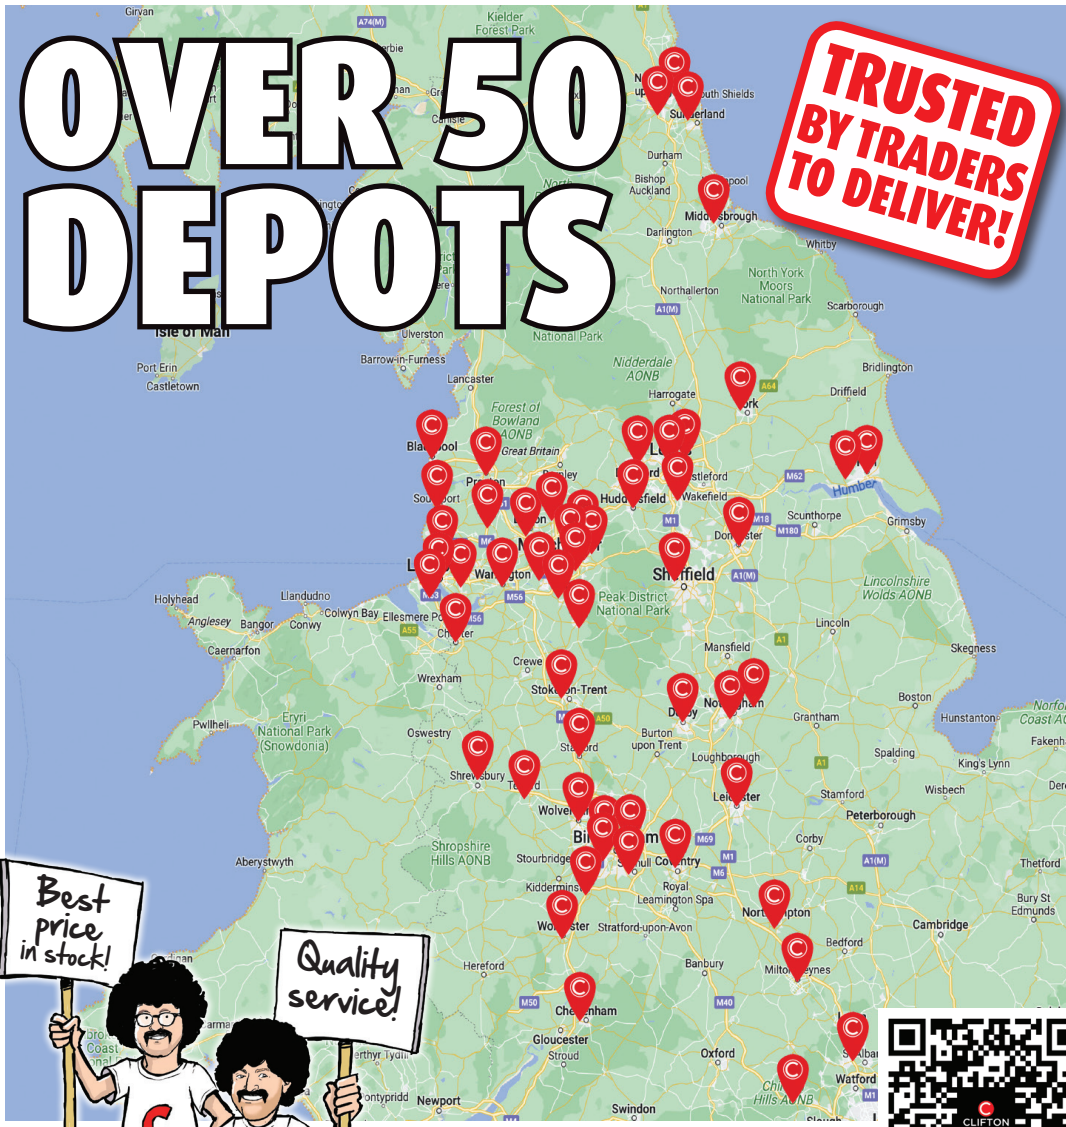

WE WILL SERVE YOUR CUSTOMERS

Take a depot tour

LUXURY TILES AND BATHROOMS

Scan to view brochure

TRADE RANGE

**CONTACT DEPOT TO ACTIVATE
YOUR CASH ACCOUNT
TODAY**