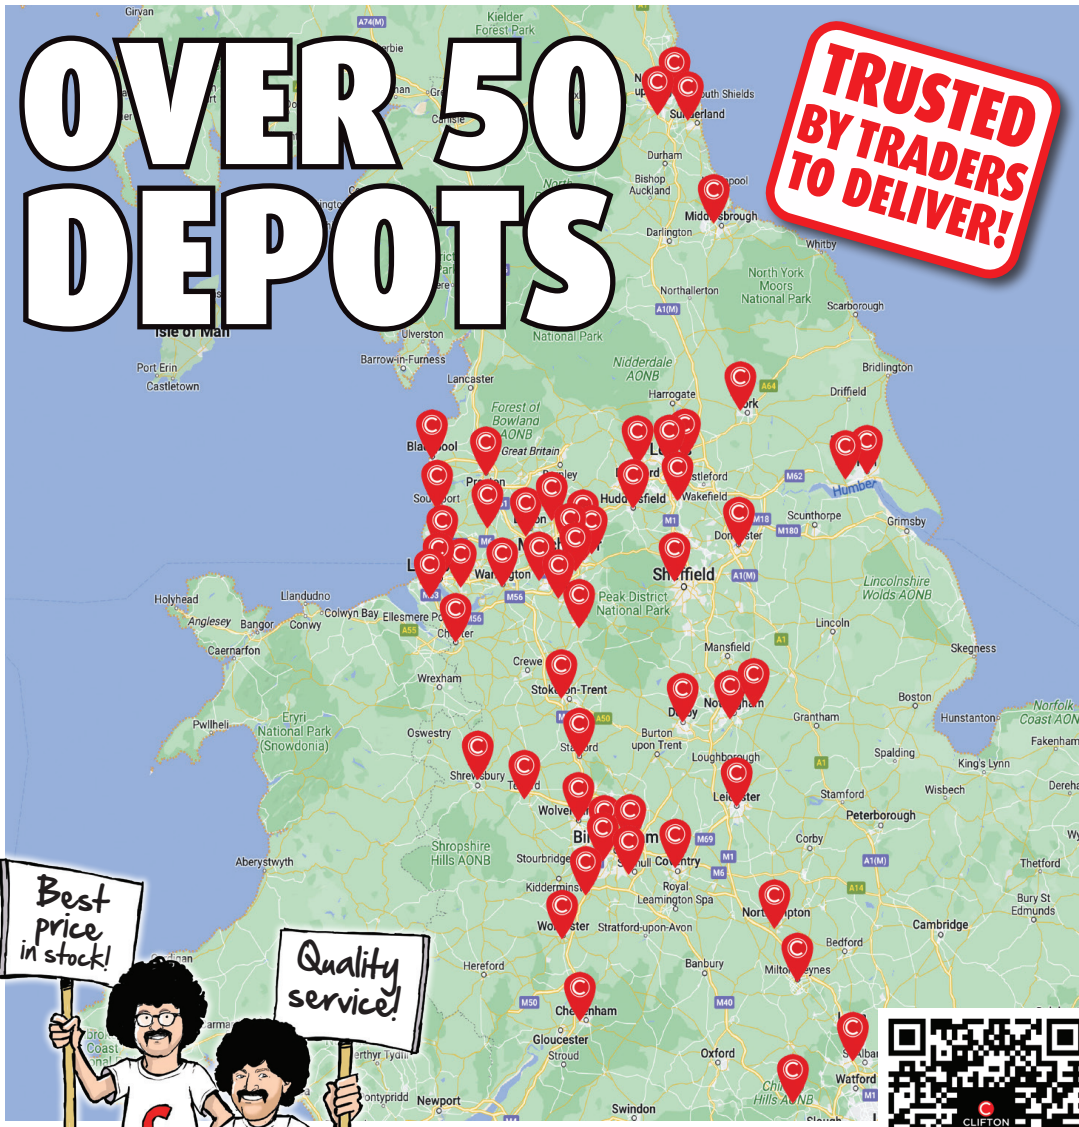

**A GREAT  
TEAM  
THAT  
CARE**

**IN-STOCK**

**SHOWROOM  
APPOINTMENTS**

**OVER 50  
DEPOTS**

**TRUSTED  
BY TRADERS  
TO DELIVER!**

Take a depot tour

LUXURY TILES AND BATHROOMS

Scan to view brochure