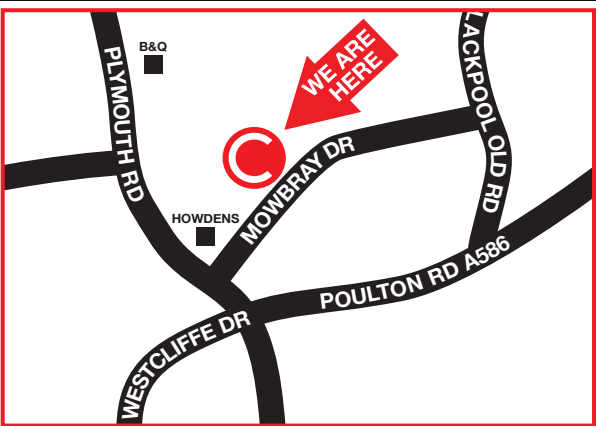

Taps, Furniture & PVC Wall Panels

Cartridges, Washers, Shower Glass, Runners, Handles, Seats & Fixings

BEST TRADE PRICE!

WE WON'T BE BEATEN ON PRICE
CLIFTON
TRADE BATHROOMS

Address: 51 Mowbray Drive, Blackpool, Lancashire, FY3 7UN
Telephone: 01253 300268
E-mail: blackpool@ctb.co.uk