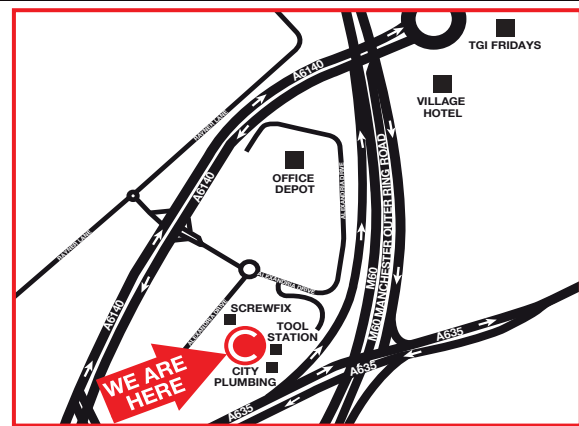

Address: Unit 4, Alexandria port, 4 Alexandria Drive, Ashton-under-Lyne OL7 0QN
Telephone: 0161 4133215
E-mail: ashtonunderlyne@ctb.co.uk

OPENING HOURS

Mon	8:00am - 4:00pm
Tue	8:00am - 4:00pm
Wed	8:00am - 5:00pm
Thu	8:00am - 5:00pm
Fri	8:00am - 4:00pm
Sat	9:00am - 1:00pm
Sun	CLOSED

@cliftonTradeBathrooms
 Clifton Trade Bathrooms Ashton-Under-Lyne
 www.ctb.co.uk