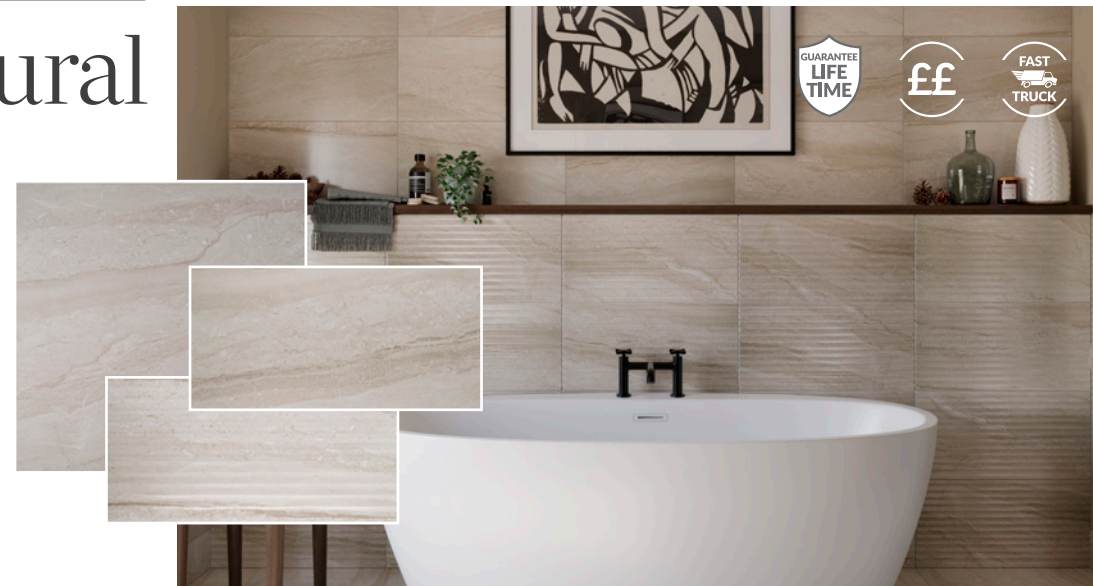

Athena Natural

Timeless travertine with textured feature

Ceramic Wall / Porcelain Feature & Floor

Floor, Wall & Feature options

600 x 600mm | 600 x 300mm

600 x 300mm

SEE PAGE 174 OF BROCHURE

Athena Grey

Timeless travertine with textured feature

Ceramic Wall / Porcelain Feature & Floor

Floor, Wall & Feature options

600 x 600mm | 600 x 300mm
600 x 300mm

SEE PAGE 175 OF BROCHURE

Minerva

A multi-glazed tile to give a gloss/satin metallic shimmer