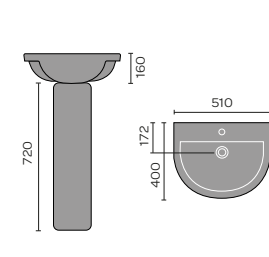

Florence 55cm Basin 1th and Pedestal