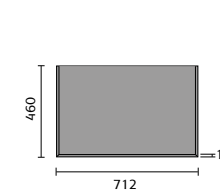

Delphina 700 Vanity Countertop