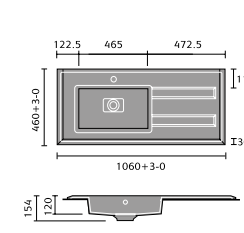

Delphina 1000 Vanity LH Basin