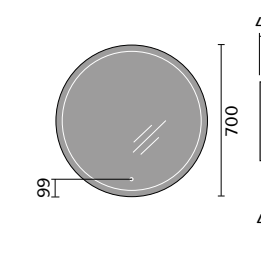

## MIRRORS & CABINETS

Bleu Bluetooth LED Mirror 700x500mm

Bleu Bluetooth LED Mirror 1200x600mm

Carina Mirror 700x600mm

Corvo LED Mirror Pendant 600mm

Corvo LED Mirror 700mm

Lesina Mirror 500x700mm

Lesina Mirror 600x800mm