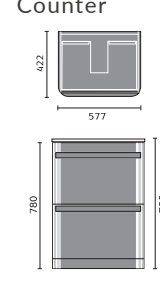

Pavo 600 Floor Standing Counter