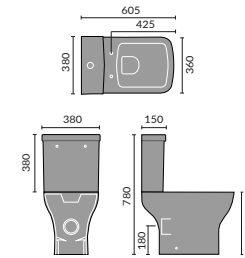

## CORSICA

Corsica Back To Wall Toilet

Corsica Flush To Wall Toilet

Corsica Open Backed Toilet

Corsica 55cm Basin 1th and Pedestal

Corsica 45cm Cloakroom

Corsica Ease Toilet