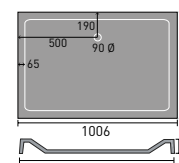

# LUXURY SHOWER TRAYS

1200x800mm Rectangular

1500x700mm Rectangular

1600x800mm Rectangular

1000x800mm Rectangular

1100x900mm Rectangular

900mm Quad

1200x800mm Quad LH Shown