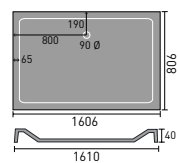

# LUXURY SHOWER TRAYS

1200x800mm Rectangular

1500x700mm Rectangular

1600x800mm Rectangular

1000x800mm Rectangular

1100x900mm Rectangular

900mm Quad

1200x800mm Quad LH Shown