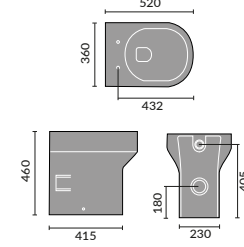

Florence Ease Back To Wall Toilet