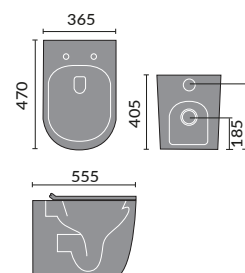

Trivento Back To Wall Toilet