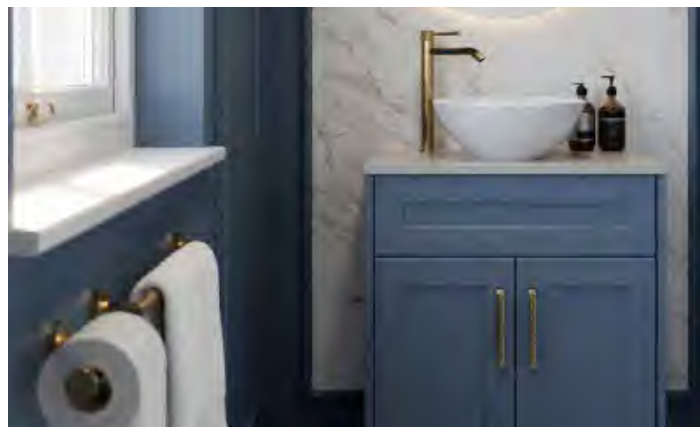

FITTED FURNITURE

1 MAXIMISE YOUR SPACE/ GET YOUR LOOK

MODULAR