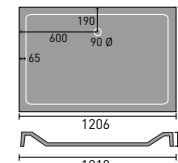

1200x700mm Rectangular