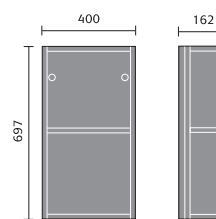

Wall Cabinet
400mm