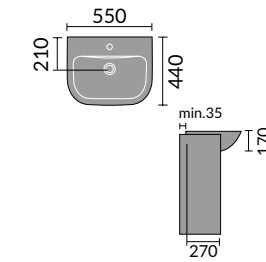

## FITTED FURNITURE BASINS

Bordeaux 55cm  
Semi Recessed Basin

Ceriana 54cm  
Semi Recessed Basin

Classic 56cm  
Semi Recessed Basin

Contemporary  
60cm Basin

Corsica 50cm  
Semi Recessed Basin

Florence 51cm  
Semi Recessed Basin