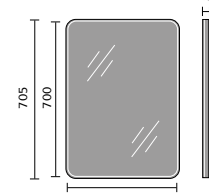

MIRRORS & CABINETS

Sillaro
Recessed Cabinet
500x700mm

Tegel LED Mirror
600x800mm

Tegel LED Mirror
800x600mm

Varese Mirror
550x800mm

Velino Mirror
Oval 400x600mm

Velino Mirror
Rectangle
500x700mm

LIGHTING

For full specifications please go to www.ctb.co.uk

LED Strip Light
(IP65 rated)

Dimmable LED
Ceiling Light
(IP65 rated)

Wireless Switch

LED Ceiling Light
(IP65 rated)

Extractor Fan

LED Shower Ceiling
Light And Fan

Dual Socket
Shaver Socket (240v)

PVC WATERWALL TRIM						
	WHITE		ALUMINIUM	SILVER	BLACK	GOLD
	10MM	6MM	10MM	6MM	10MM	10MM
Internal	WWT10IW	WWT5IW	WWT10IC	-	WWTB10IC	WWTG10IC
Scotia	-	WWT5SW	WWT10S	-	-	-
External	WWT10EW	-	WWT10EC	-	-	-
L-Shape	-	-	WWT10L	-	WWTB10L	WWTG10L
End U	WWT10EUW	WWT5EUW	WWT10EU	WWT5EUS	WWTB10EU	WWTG10EU
H Join	WWT10HJW	WWT5HJW	WWT10H	-	-	-
Base Seal	-	-	WWT10B	-	-	-

Timber Battens:
(45x21mm) Battens are recommended to be fitted at a maximum distance of 500mm apart.

Panel Fitting:
Fit panels 3mm above bath, shower tray or floor. Seal expansion gap with Waterwall sealant.

Panel and Decor Strip Sealing:
Seal all square edge tongue and groove joints with Waterwall sealant. Always seal inside each profile prior to inserting panel.

LUXURY WATERWALL TRIM Suitable for 11mm thick luxury panels featured on PG166	
BRUSHED NICKEL	
	WWLNTCI11
	WWLNTCE11
	WWLNTTE11
	WWLNTHT11