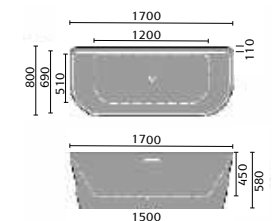

Flush to Wall Contemporary
Freestanding Bath
1700x800mm