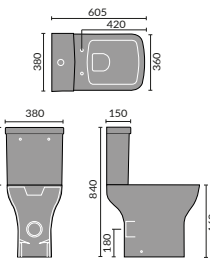

## CORSICA

Corsica Back To Wall Toilet

Corsica Flush To Wall Toilet

Corsica Open Backed Toilet

Corsica 55cm Basin 1th and Pedestal

Corsica 45cm Cloakroom

Corsica Ease Toilet