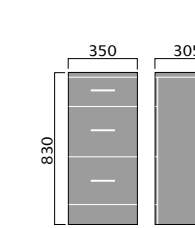

350mm Vanity Drawer Unit