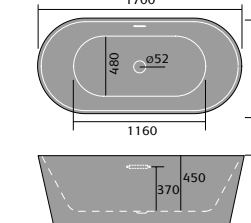

Oval Freestanding Bath
1700x800mm