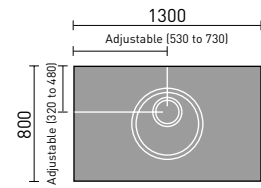

1000mm Smart Deck  
WRSD10

1200mm Smart Deck  
WRSD12

1200x750mm  
Smart Deck  
WRSD1275

1300x800mm  
Smart Deck  
WRSD138

1400x900mm  
Smart Deck  
WRSD149

1500x800mm  
Smart Deck  
WRSD158

All our Smart Decks  
have a rotating drain  
plate