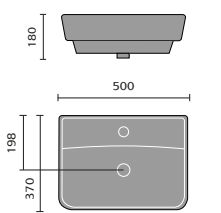

## FITTED FURNITURE BASINS

Bordeaux 55cm  
Semi Recessed Basin

Ceriana 54cm  
Semi Recessed Basin

Classic 56cm  
Semi Recessed Basin

Contemporary  
60cm Basin

Corsica 50cm  
Semi Recessed Basin

Florence 51cm  
Semi Recessed Basin