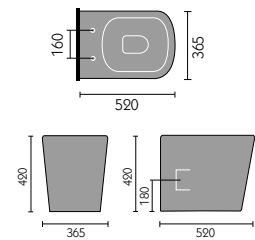

Imperia Back To Wall Toilet