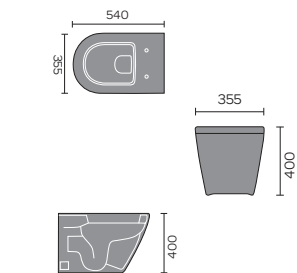

## PROVENCE

Provence Wall Hanging Toilet

Provence Flush To Wall Toilet

Provence 60cm Basin 1th And Semi / Full Pedestal

Provence Back To Wall Toilet

Provence Open Backed Toilet

Provence Ease Back To Wall Toilet