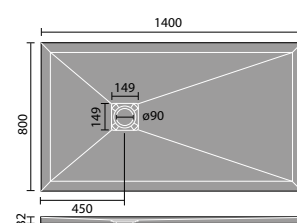

## LUXURY STONE SHOWER TRAYS

800mm Quad

900mm Quad

800mm Square

900mm Square

1200x800mm  
Rectangular

1200x900mm  
Rectangular

1400x800mm  
Rectangular