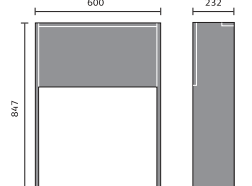

## SPACESAVER CABINETS

Vanity  
600mm

Vanity  
500mm

Base  
300mm

WC  
500mm

WC  
600mm