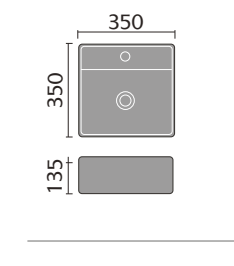

Square Countertop Basin 1 Tap Hole