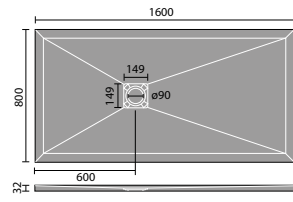

1600x800mm
Rectangular