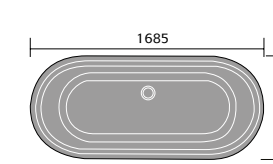

Roll Top Freestanding
Bath 1700x745mm