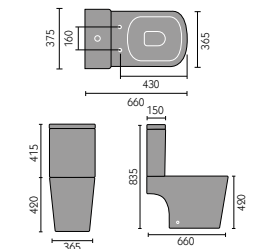

## PROVENCE

Provence Wall Hanging Toilet

Provence Flush To Wall Toilet

Provence 60cm Basin 1th And Semi / Full Pedestal

Provence Back To Wall Toilet

Provence Open Backed Toilet

Provence Ease Back To Wall Toilet