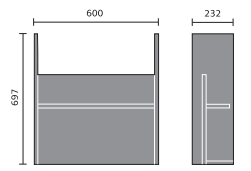

SPACESAVER CABINETS

Vanity
600mm