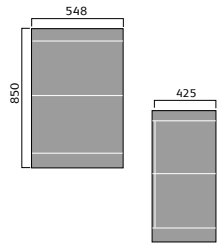

## AVIOR

Avior 80cm Wall Mounted Cabinet

Avior 55cm Wall Mounted Cabinet

Avior 55cm Floor Standing Cabinet

Avior 55cm Floor Standing Double Door Cabinet

Avior 50cm Wall Mounted Compact

Avior 50cm Floor Standing Compact