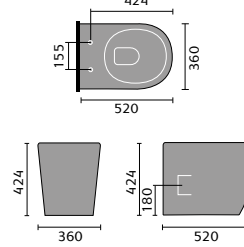

Genoa Back To Wall Toilet