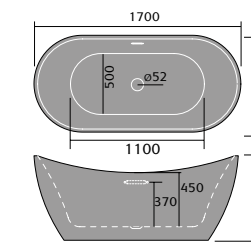

Curved Freestanding
Bath 1700x800mm