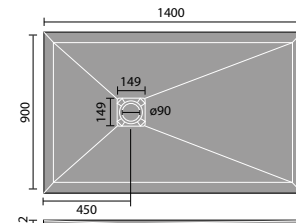

1400x900mm
Rectangular