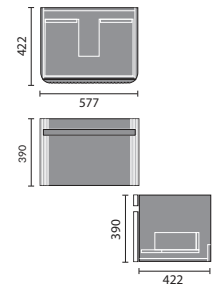

PAVO

Pavo 600 Vanity