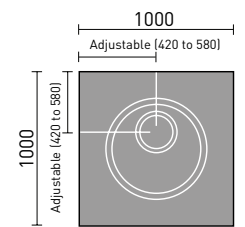

1000mm Smart Deck  
WRSD10

1200mm Smart Deck  
WRSD12

1200x750mm  
Smart Deck  
WRSD1275

1300x800mm  
Smart Deck  
WRSD138

1400x900mm  
Smart Deck  
WRSD149

1500x800mm  
Smart Deck  
WRSD158

All our Smart Decks  
have a rotating drain  
plate