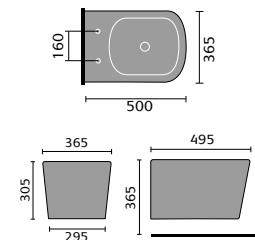

IMPERIA

Imperia Wall Hanging Toilet