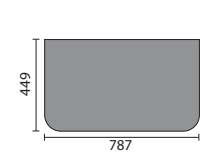

Pavo 800 Counter Top