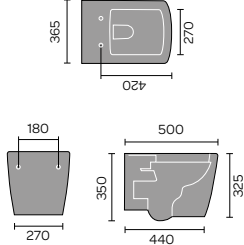

CERIANA

Ceriana Wall Hanging Toilet