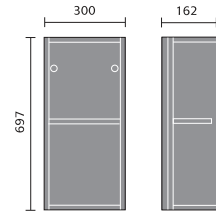

Wall Cabinet
300mm