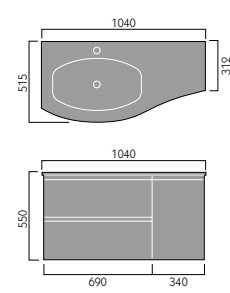

Tauri 1000 Vanity LH