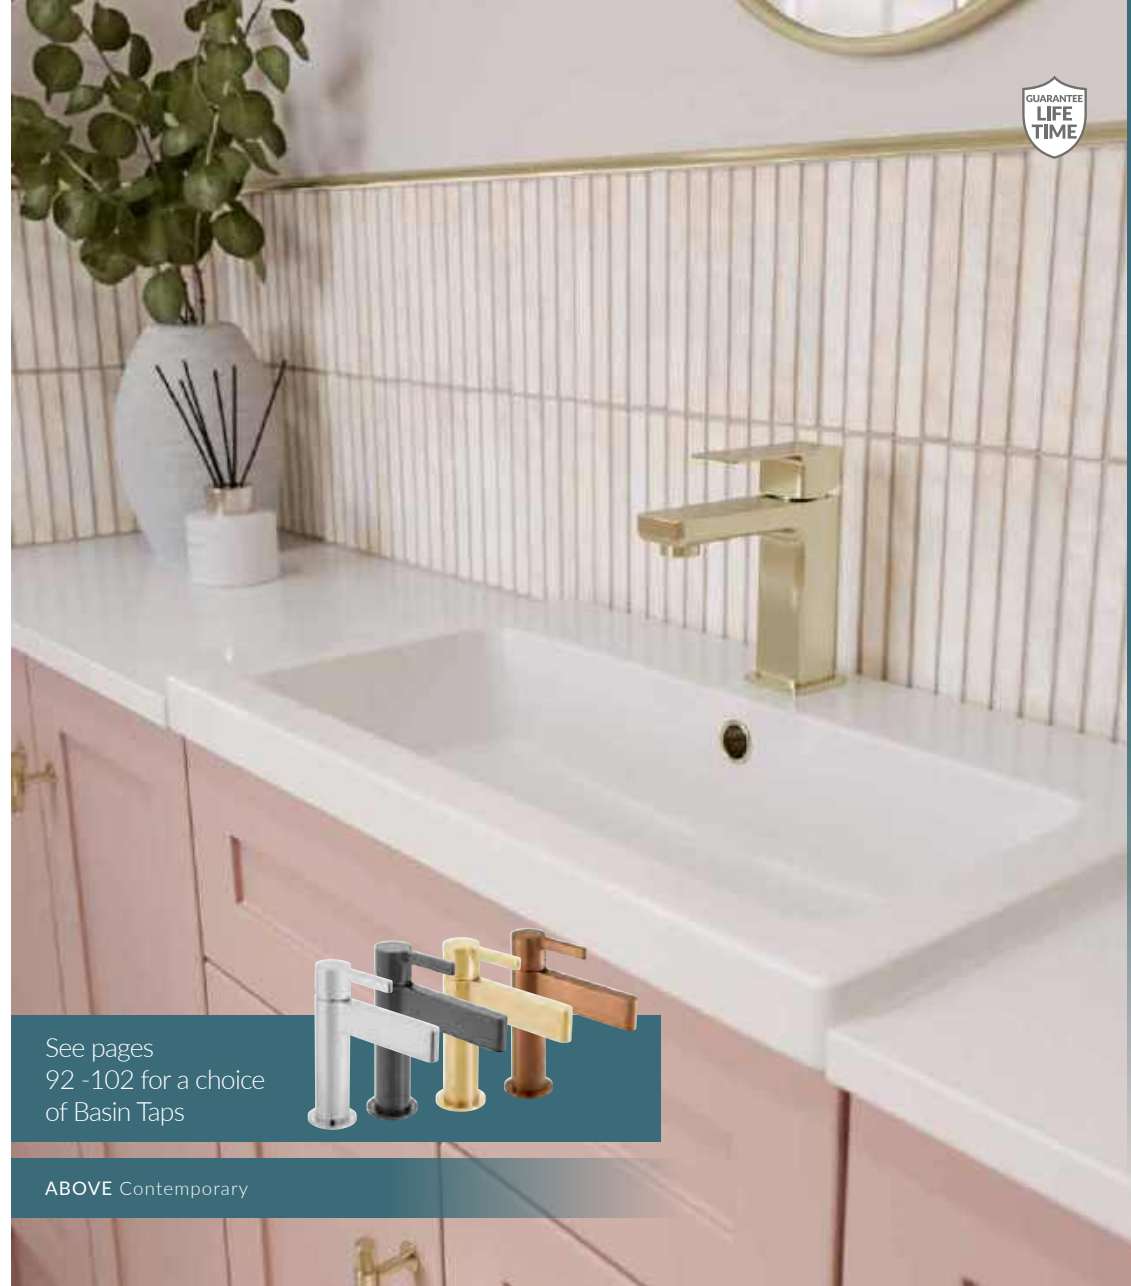

££

Classic  
56cm Semi Recessed Basin  
2 Tap Holes  
POCL452N

FAST TRUCK

£

Spacesaver Soft Square  
Semi Recessed Basin  
1 Tap Hole  
POSSQ441

NEW

£

Spacesaver Square  
55cm Semi Recessed Basin  
POSS151S

£

Spacesaver Curved  
42cm Semi Recessed Basin  
POSS151C

£

See pages 92 -102 for a choice of Basin Taps

ABOVE Contemporary