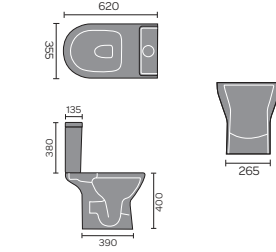

## PROVENCE

Provence Wall Hanging Toilet

Provence Flush To Wall Toilet

Provence 60cm Basin 1th And Semi / Full Pedestal

Provence Back To Wall Toilet

Provence Open Backed Toilet

Provence Ease Back To Wall Toilet