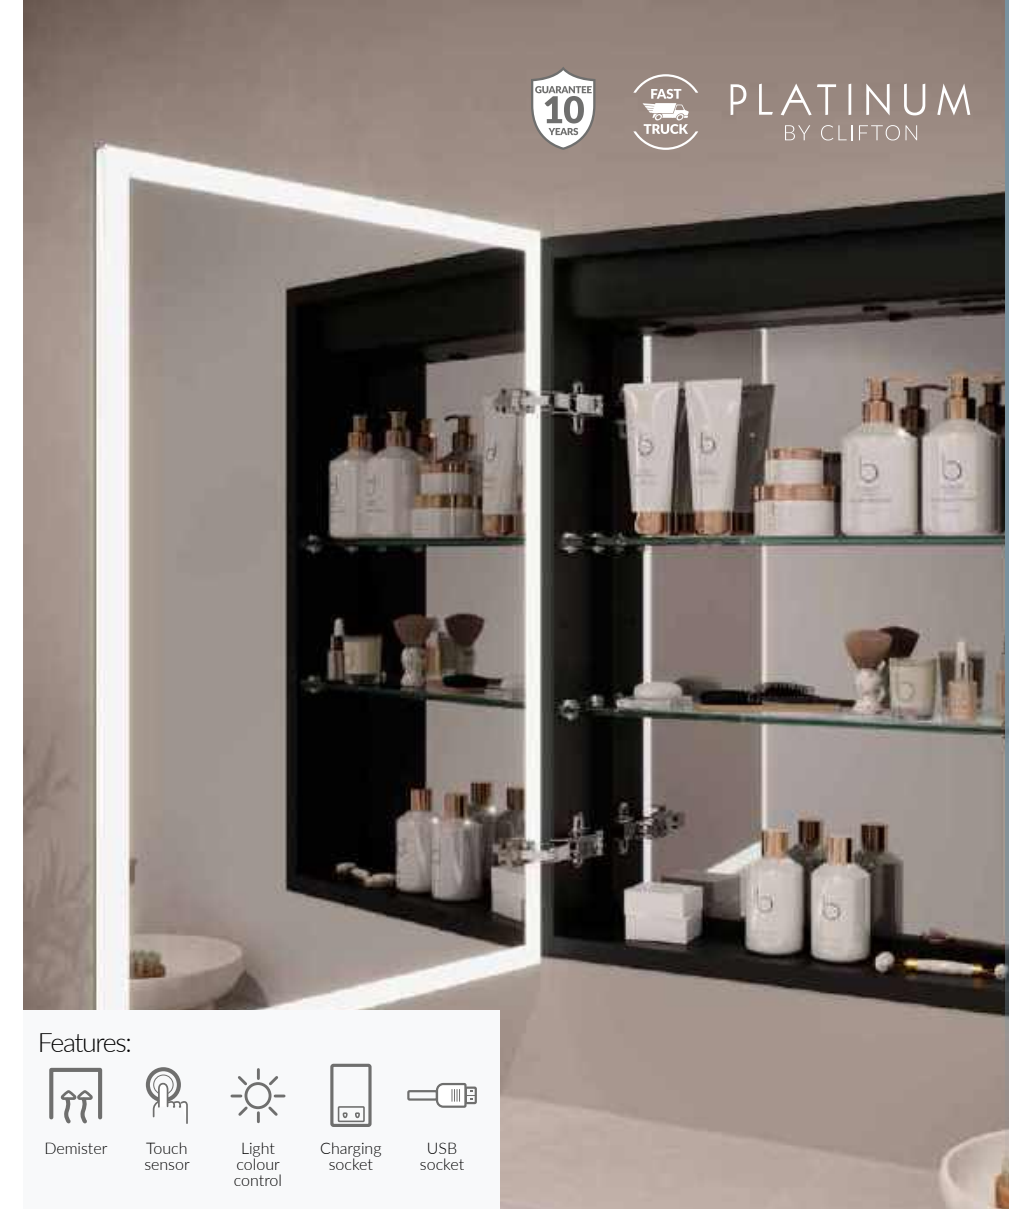

# LIVENZA

Beautifully designed cabinets with mirrored doors inside and out and soft close hinges.

Livenza  
LED Mirror Cabinet

SIZE	CODE
600x700mm	MCLIVS6
1200x700mm	MCLIVS12

Features:

Touch sensor  
Light colour control  
Charging socket

PLATINUM  
BY CLIFTON

# SILLARO

Sleek and stylish storage with this recessed cabinet with loads of features.

Sillaro  
Recessed  
Cabinet  
500x700mm  
MCSILR5

PLATINUM  
BY CLIFTON

Features:

Demister  
Touch sensor  
Light colour control  
Charging socket  
USB socket

# LEVICO

Affordable and stylish. These cabinets have smart features without breaking the budget.

Levico  
LED Mirror Cabinet

SIZE	CODE
500x700mm	MCLLSD
800x600mm	MCLLDD

Features:

Demister  
Touch sensor  
Light colour control  
Charging socket