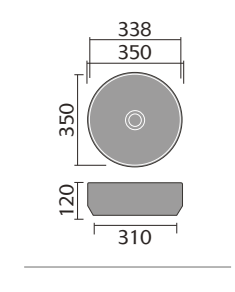

Round Countertop Basin