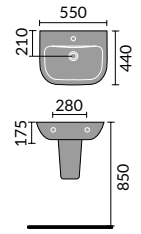

Bordeaux 55cm Basin 1th Semi Pedestal