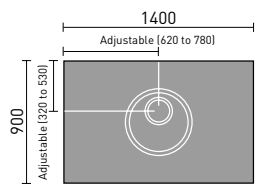

1000mm Smart Deck  
WRSD10

1200mm Smart Deck  
WRSD12

1200x750mm  
Smart Deck  
WRSD1275

1300x800mm  
Smart Deck  
WRSD138

1400x900mm  
Smart Deck  
WRSD149

1500x800mm  
Smart Deck  
WRSD158

All our Smart Decks  
have a rotating drain  
plate