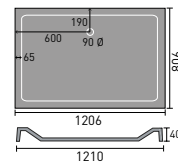

LUXURY SHOWER TRAYS

1200x800mm Rectangular