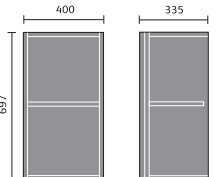

## SPACESAVER CABINETS

Vanity  
600mm

Vanity  
500mm

Base  
300mm

WC  
500mm

WC  
600mm