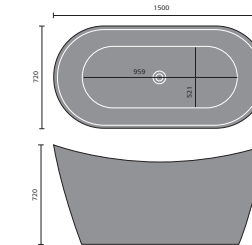

Curved Freestanding
Bath 1500x750mm