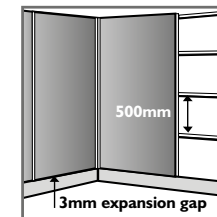

Timber Battens:
(45x21mm) Battens are recommended to be fitted at a maximum distance of 500mm apart.