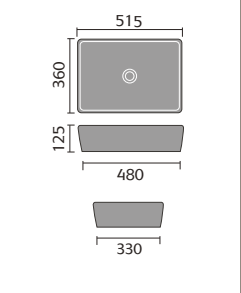

Rectangle Countertop Basin