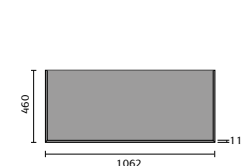

Delphina 1000 Vanity Countertop