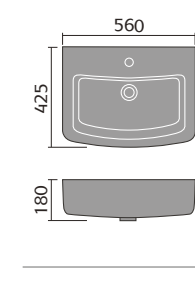

## CONTEMPORARY

65cm Vanity Unit And Basin

65cm Vanity Basin

55cm Vanity Unit And Basin

55cm Vanity Basin

45cm Vanity Unit And Basin

45cm Vanity Basin

Vanity WC Unit