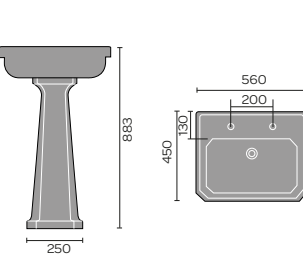

Classic 56cm Basin 2th and Pedestal