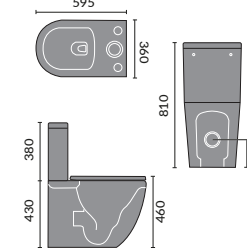

Trivento Flush To Wall Toilet