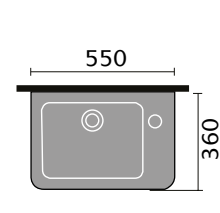

Spacesaver Square
Semi Recessed Basin