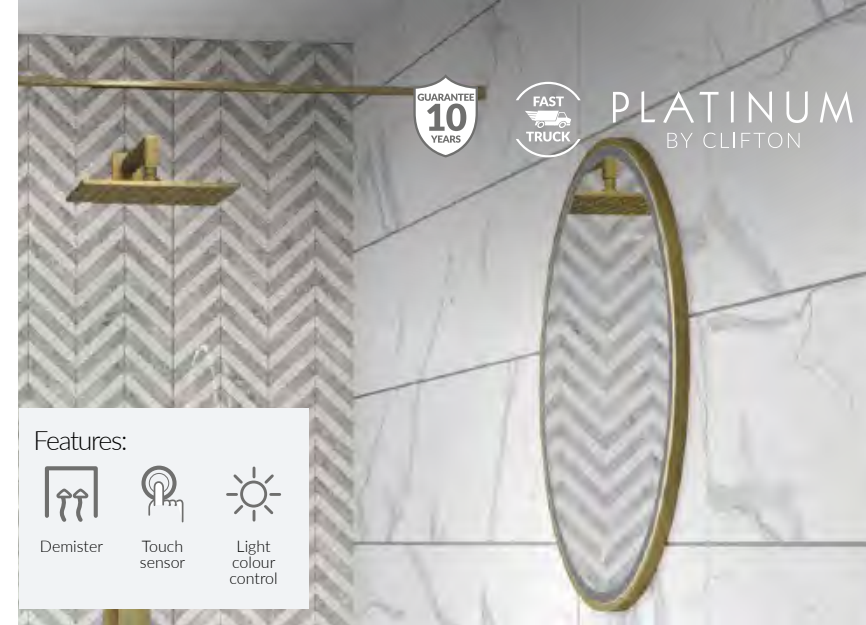

# CORVO

Illuminated and framed edging.

Corvo LED Mirror Black Pendant 600mm

(38cm Hanger)  
MMCORBP6

Corvo LED Mirror 700mm

COLOUR	CODE
Black	MMCORB7
Gold	MMCORG7