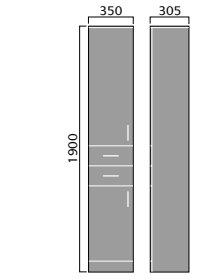

Vanity Tall Boy Unit