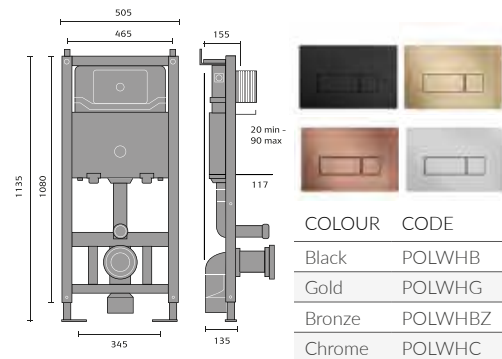

## FRAMES & CONCEALED CISTERNS

Wall Hung Frame  
PORIMWF

Wall Hung Easy Fit Frame and Connector Kit  
@POWHAF

Luxury Wall Hanging WC  
Frame and Cistern  
@POLWHF

Concealed Cistern  
PODFCCE

Back to Wall Slim Concealed Cistern  
@POCCA