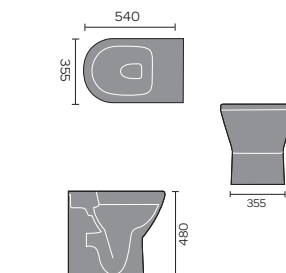

## PROVENCE

Provence Wall Hanging Toilet

Provence Flush To Wall Toilet

Provence 60cm Basin 1th And Semi / Full Pedestal

Provence Back To Wall Toilet

Provence Open Backed Toilet

Provence Ease Back To Wall Toilet