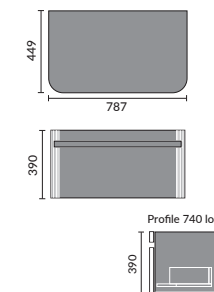

Pavo 800 Counter