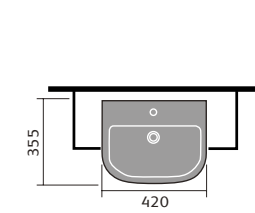

Spacesaver Curved
Semi Recessed Basin