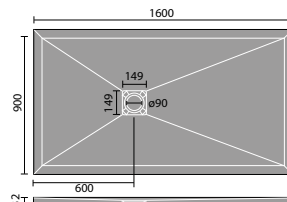

1600x900mm
Rectangular