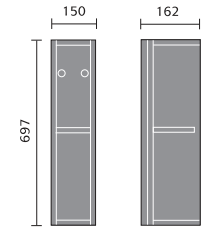

WALL CABINETS

Wall Cabinet
150mm