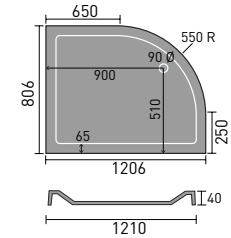

# LUXURY SHOWER TRAYS

1200x800mm Rectangular

1500x700mm Rectangular

1600x800mm Rectangular

1000x800mm Rectangular

1100x900mm Rectangular

900mm Quad

1200x800mm Quad LH Shown