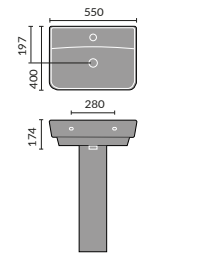

## CORSICA

Corsica Back To Wall Toilet

Corsica Flush To Wall Toilet

Corsica Open Backed Toilet

Corsica 55cm Basin 1th and Pedestal

Corsica 45cm Cloakroom

Corsica Ease Toilet