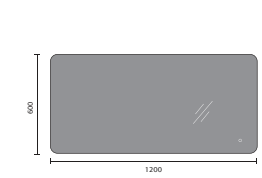

Lesina Mirror 1200x600mm