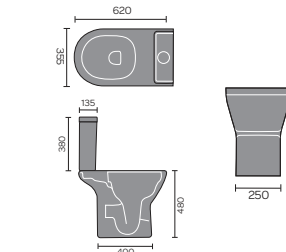

Provence Ease Toilet And Seat