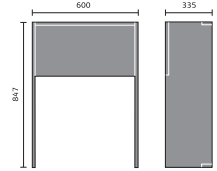

## FITTED FURNITURE STANDARD CABINETS

Vanity  
600mm

WC  
600mm

Drawer  
300mm

Base  
150mm

Base  
300mm

Base  
400mm