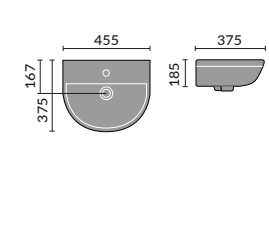

Florence 45cm Cloakroom Basin 1th