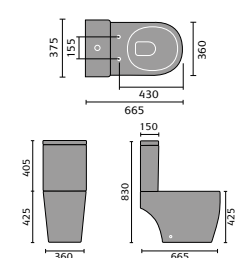

Genoa Open Backed Toilet