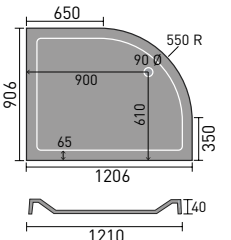

1200x900mm Quad LH Shown