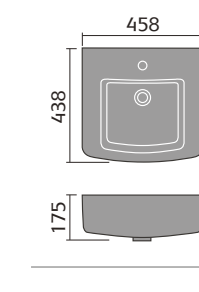

## CONTEMPORARY

65cm Vanity Unit And Basin

65cm Vanity Basin

55cm Vanity Unit And Basin

55cm Vanity Basin

45cm Vanity Unit And Basin

45cm Vanity Basin

Vanity WC Unit