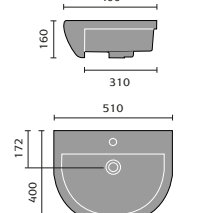

## FITTED FURNITURE BASINS

Bordeaux 55cm  
Semi Recessed Basin

Ceriana 54cm  
Semi Recessed Basin

Classic 56cm  
Semi Recessed Basin

Contemporary  
60cm Basin

Corsica 50cm  
Semi Recessed Basin

Florence 51cm  
Semi Recessed Basin