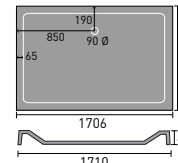

1700x700mm Rectangular