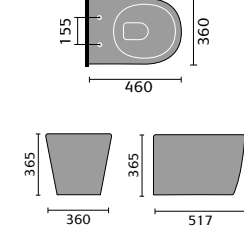

GENOA

Genoa Wall Hanging Toilet