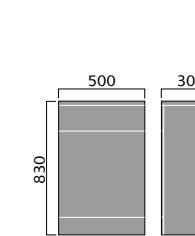

## CONTEMPORARY

65cm Vanity Unit And Basin

65cm Vanity Basin

55cm Vanity Unit And Basin

55cm Vanity Basin

45cm Vanity Unit And Basin

45cm Vanity Basin

Vanity WC Unit