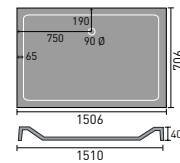

1500x700mm Rectangular