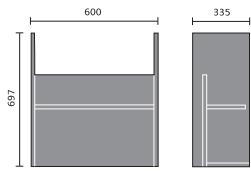

## FITTED FURNITURE STANDARD CABINETS

Vanity  
600mm

WC  
600mm

Drawer  
300mm

Base  
150mm

Base  
300mm

Base  
400mm