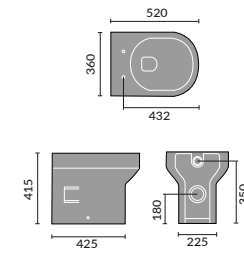

FLORENCE

Florence Back To Wall Toilet