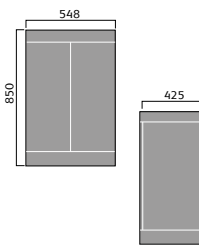

## AVIOR

Avior 80cm Wall Mounted Cabinet

Avior 55cm Wall Mounted Cabinet

Avior 55cm Floor Standing Cabinet

Avior 55cm Floor Standing Double Door Cabinet

Avior 50cm Wall Mounted Compact

Avior 50cm Floor Standing Compact