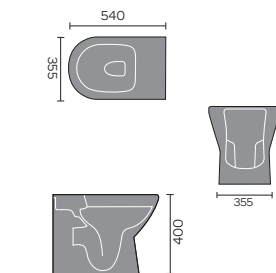

## PROVENCE

Provence Wall Hanging Toilet

Provence Flush To Wall Toilet

Provence 60cm Basin 1th And Semi / Full Pedestal

Provence Back To Wall Toilet

Provence Open Backed Toilet

Provence Ease Back To Wall Toilet