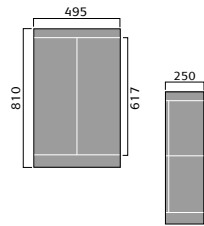

## AVIOR

Avior 80cm Wall Mounted Cabinet

Avior 55cm Wall Mounted Cabinet

Avior 55cm Floor Standing Cabinet

Avior 55cm Floor Standing Double Door Cabinet

Avior 50cm Wall Mounted Compact

Avior 50cm Floor Standing Compact