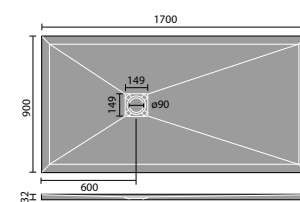

1700x900mm
Rectangular