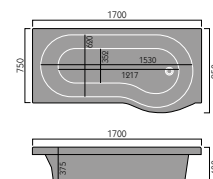

Round Showerbath 1700x850mm LH or RH (RH shown)