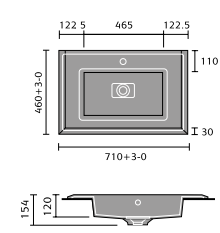

DELPHINA

Delphina 700 Vanity Basin