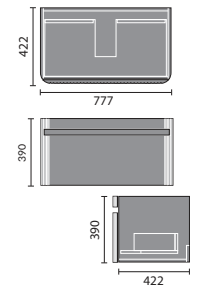

Pavo 800 Vanity