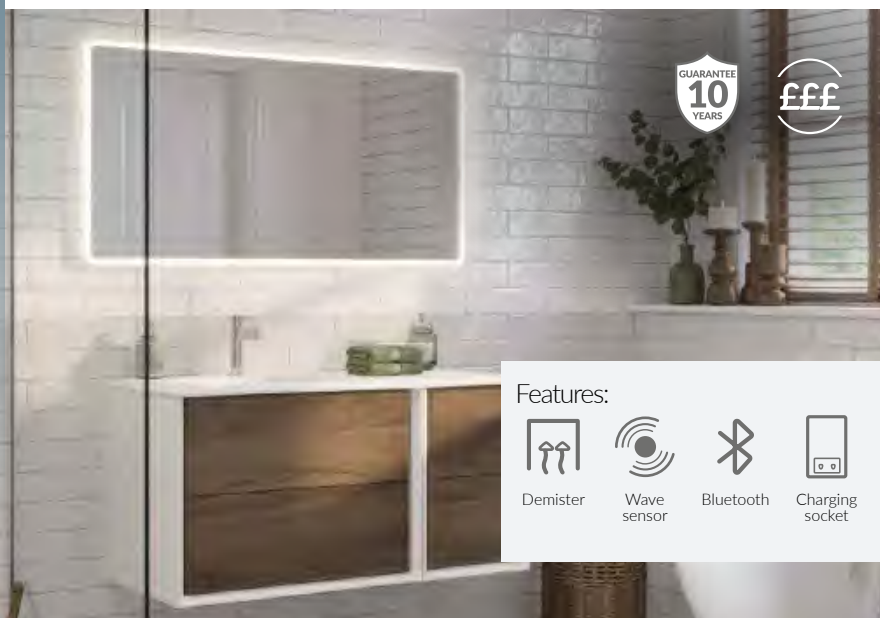

Features:

Demister

Wave sensor

Bluetooth

Charging socket