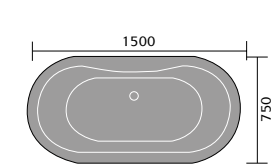

Roll Top Freestanding
Bath 1500x750mm