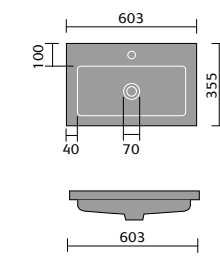

Contemporary
60cm Basin