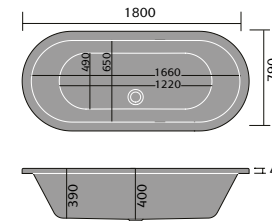

FREESTANDING BATHS

Contemporary
Freestanding Bath
1800x800mm