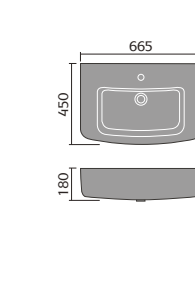

65cm Vanity Basin