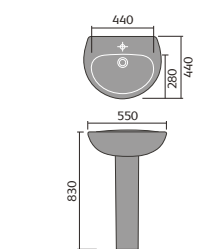

Rimini 55cm Basin 1th and Pedestal