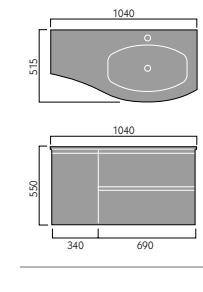

Tauri 1000 Vanity RH