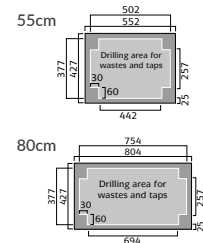

Avior Countertop

AVIOR COUNTERTOP TAP POSITION GUIDE

	BASIN	800 UNIT	550 UNIT
Oval	C.B.S	C.B	
Soft Rectangle	C.B.S	C.B	
Rectangle	C.S	-	
Round	C.B.S	C.B.S	
Soft Round	C.B.S	C.B.S	

C=Corner B=Back S=Side