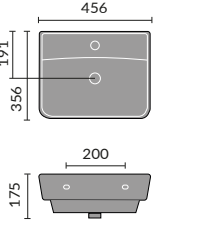

## CORSICA

Corsica Back To Wall Toilet

Corsica Flush To Wall Toilet

Corsica Open Backed Toilet

Corsica 55cm Basin 1th and Pedestal

Corsica 45cm Cloakroom

Corsica Ease Toilet