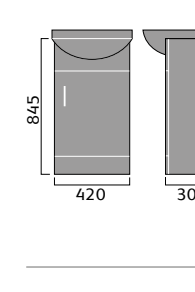

## CONTEMPORARY

65cm Vanity Unit And Basin

65cm Vanity Basin

55cm Vanity Unit And Basin

55cm Vanity Basin

45cm Vanity Unit And Basin

45cm Vanity Basin

Vanity WC Unit