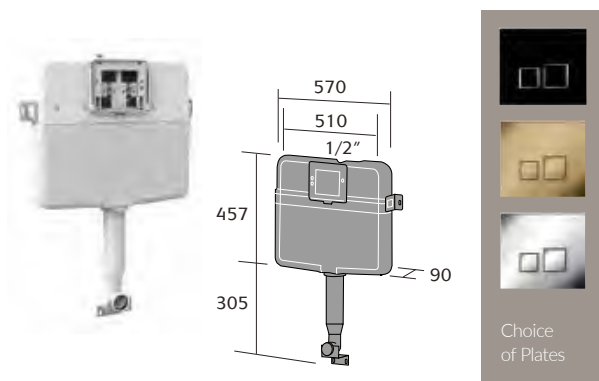

## FRAMES & CONCEALED CISTERNS

Wall Hung Frame  
PORIMWF

Wall Hung Easy Fit Frame and Connector Kit  
@POWHAF

Luxury Wall Hanging WC  
Frame and Cistern  
@POLWHF

Concealed Cistern  
PODFCCE

Back to Wall Slim Concealed Cistern  
@POCCA