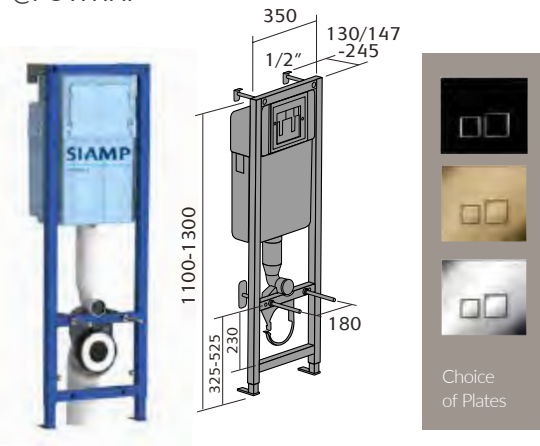

## FRAMES & CONCEALED CISTERNS

Wall Hung Frame  
PORIMWF

Wall Hung Easy Fit Frame and Connector Kit  
@POWHAF

Luxury Wall Hanging WC  
Frame and Cistern  
@POLWHF

Concealed Cistern  
PODFCCE

Back to Wall Slim Concealed Cistern  
@POCCA