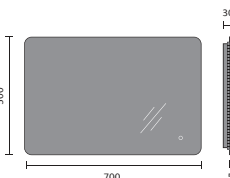

## MIRRORS & CABINETS

Bleu Bluetooth LED Mirror 700x500mm

Bleu Bluetooth LED Mirror 1200x600mm

Carina Mirror 700x600mm

Corvo LED Mirror Pendant 600mm

Corvo LED Mirror 700mm

Lesina Mirror 500x700mm

Lesina Mirror 600x800mm