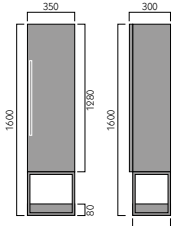

Carina Tall Cabinet