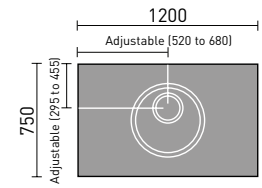

1200x750mm
Smart Deck
WRSD1275