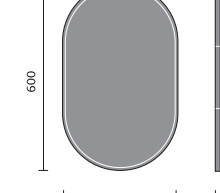

Velino Mirror
Rectangle
500x700mm