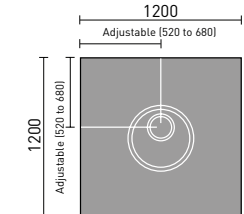

1200mm Smart Deck
WRSD12