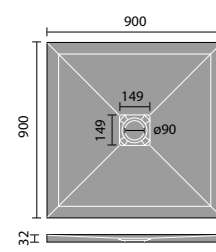

## LUXURY STONE SHOWER TRAYS

800mm Quad

900mm Quad

800mm Square

900mm Square

1200x800mm  
Rectangular

1200x900mm  
Rectangular

1400x800mm  
Rectangular