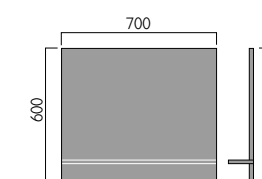

## MIRRORS & CABINETS

Bleu Bluetooth LED Mirror 700x500mm

Bleu Bluetooth LED Mirror 1200x600mm

Carina Mirror 700x600mm

Corvo LED Mirror Pendant 600mm

Corvo LED Mirror 700mm

Lesina Mirror 500x700mm

Lesina Mirror 600x800mm