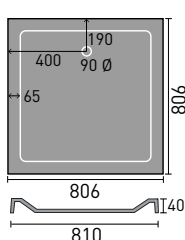

800mm Square