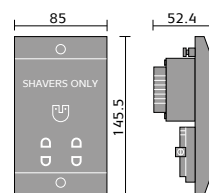

Dual Socket
Shaver Socket (240v)

PVC WATERWALL TRIM						
	WHITE		ALUMINIUM	SILVER	BLACK	GOLD
	10MM	6MM	10MM	6MM	10MM	10MM
Internal	WWT10IW	WWT5IW	WWT10IC	-	WWTB10IC	WWTG10IC
Scotia	-	WWT5SW	WWT10S	-	-	-
External	WWT10EW	-	WWT10EC	-	-	-
L-Shape	-	-	WWT10L	-	WWTB10L	WWTG10L
End U	WWT10EUW	WWT5EUW	WWT10EU	WWT5EUS	WWTB10EU	WWTG10EU
H Join	WWT10HJW	WWT5HJW	WWT10H	-	-	-
Base Seal	-	-	WWT10B	-	-	-