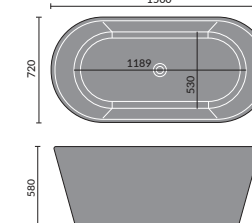

Oval Freestanding Bath
1500x750mm