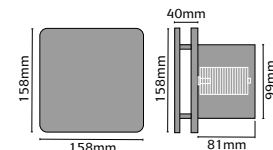

MIRRORS & CABINETS

Sillaro
Recessed Cabinet
500x700mm

Tegel LED Mirror
600x800mm

Tegel LED Mirror
800x600mm

Varese Mirror
550x800mm

Velino Mirror
Oval 400x600mm

Velino Mirror
Rectangle
500x700mm

LIGHTING

For full specifications please go to www.ctb.co.uk

LED Strip Light
(IP65 rated)

Dimmable LED
Ceiling Light
(IP65 rated)

Wireless Switch

LED Ceiling Light
(IP65 rated)

Extractor Fan

LED Shower Ceiling
Light And Fan

Dual Socket
Shaver Socket (240v)

PVC WATERWALL TRIM						
	WHITE		ALUMINIUM	SILVER	BLACK	GOLD
	10MM	6MM	10MM	6MM	10MM	10MM
Internal	WWT10IW	WWT5IW	WWT10IC	-	WWTB10IC	WWTG10IC
Scotia	-	WWT5SW	WWT10S	-	-	-
External	WWT10EW	-	WWT10EC	-	-	-
L-Shape	-	-	WWT10L	-	WWTB10L	WWTG10L
End U	WWT10EUW	WWT5EUW	WWT10EU	WWT5EUS	WWTB10EU	WWTG10EU
H Join	WWT10HJW	WWT5HJW	WWT10H	-	-	-
Base Seal	-	-	WWT10B	-	-	-

Timber Battens:
(45x21mm) Battens are recommended to be fitted at a maximum distance of 500mm apart.

Panel Fitting:
Fit panels 3mm above bath, shower tray or floor. Seal expansion gap with Waterwall sealant.

Panel and Decor Strip Sealing:
Seal all square edge tongue and groove joints with Waterwall sealant. Always seal inside each profile prior to inserting panel.

LUXURY WATERWALL TRIM Suitable for 11mm thick luxury panels featured on PG166	
BRUSHED NICKEL	
	WWLNTCI11
	WWLNTCE11
	WWLNTTE11
	WWLNTHT11