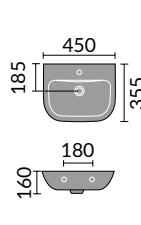

Bordeaux 45cm Cloakroom Basin 1th