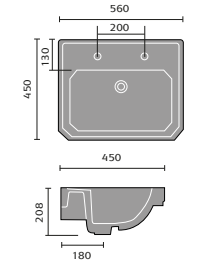

Classic 56cm
Semi Recessed Basin