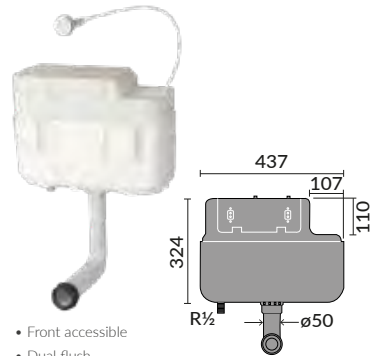

## FRAMES & CONCEALED CISTERNS

Wall Hung Frame  
PORIMWF

Wall Hung Easy Fit Frame and Connector Kit  
@POWHAF

Luxury Wall Hanging WC  
Frame and Cistern  
@POLWHF

Concealed Cistern  
PODFCCE

Back to Wall Slim Concealed Cistern  
@POCCA