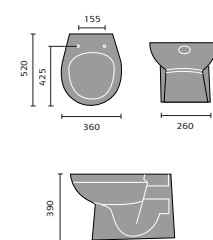

RIMINI

Rimini Back To Wall Toilet