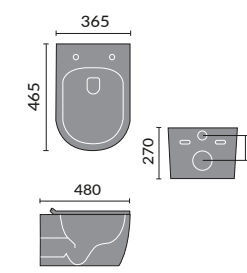

TRIVENTO

Trivento Wall Hanging Toilet