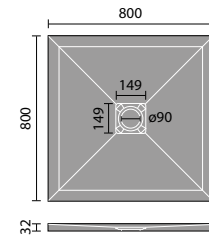

## LUXURY STONE SHOWER TRAYS

800mm Quad

900mm Quad

800mm Square

900mm Square

1200x800mm  
Rectangular

1200x900mm  
Rectangular

1400x800mm  
Rectangular