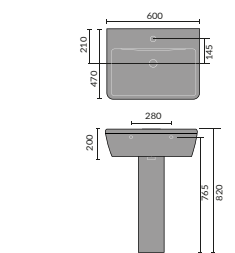

## PROVENCE

Provence Wall Hanging Toilet

Provence Flush To Wall Toilet

Provence 60cm Basin 1th And Semi / Full Pedestal

Provence Back To Wall Toilet

Provence Open Backed Toilet

Provence Ease Back To Wall Toilet