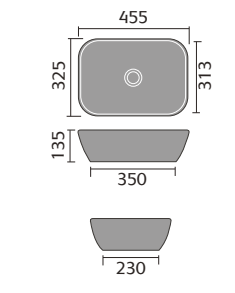

Soft Rectangle Countertop Basin