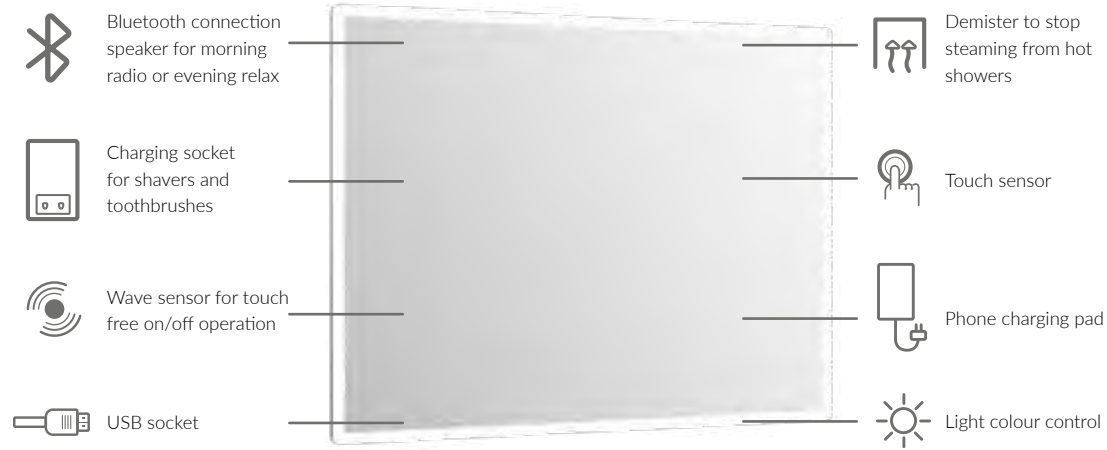

LOOK OUT FOR THESE FEATURES AND BENEFITS

Image for demonstration purpose only.