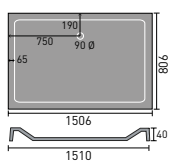

1500x800mm Rectangular