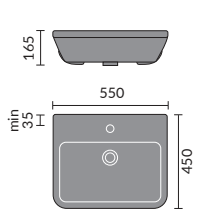

Provence 55cm
Semi Recessed Basin