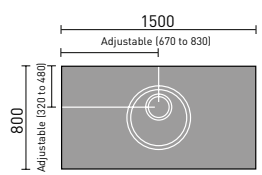

1000mm Smart Deck  
WRSD10

1200mm Smart Deck  
WRSD12

1200x750mm  
Smart Deck  
WRSD1275

1300x800mm  
Smart Deck  
WRSD138

1400x900mm  
Smart Deck  
WRSD149

1500x800mm  
Smart Deck  
WRSD158

All our Smart Decks  
have a rotating drain  
plate