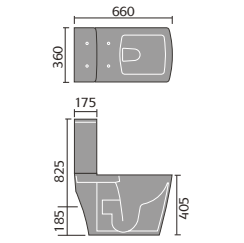

## CORSICA

Corsica Back To Wall Toilet

Corsica Flush To Wall Toilet

Corsica Open Backed Toilet

Corsica 55cm Basin 1th and Pedestal

Corsica 45cm Cloakroom

Corsica Ease Toilet