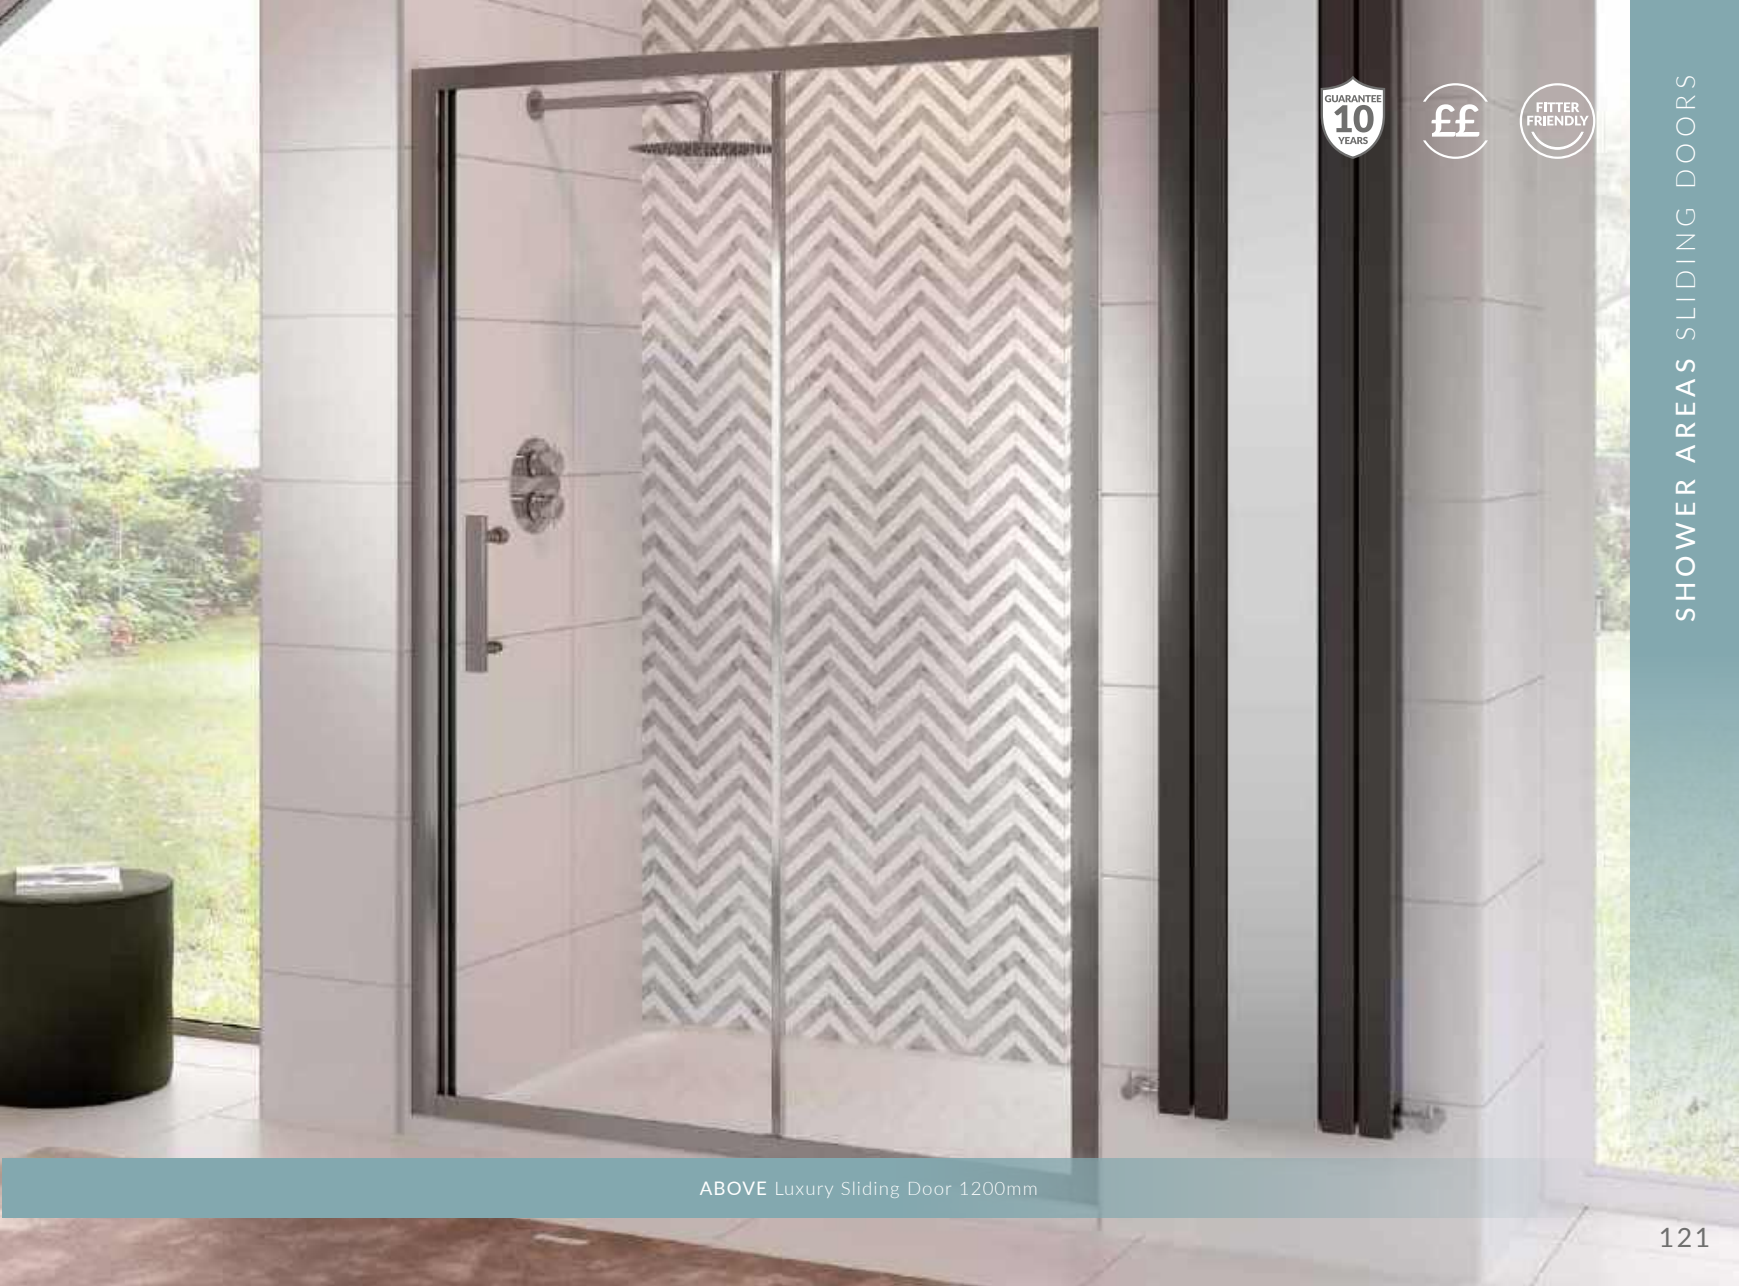

ABOVE Luxury Sliding Door 1200mm