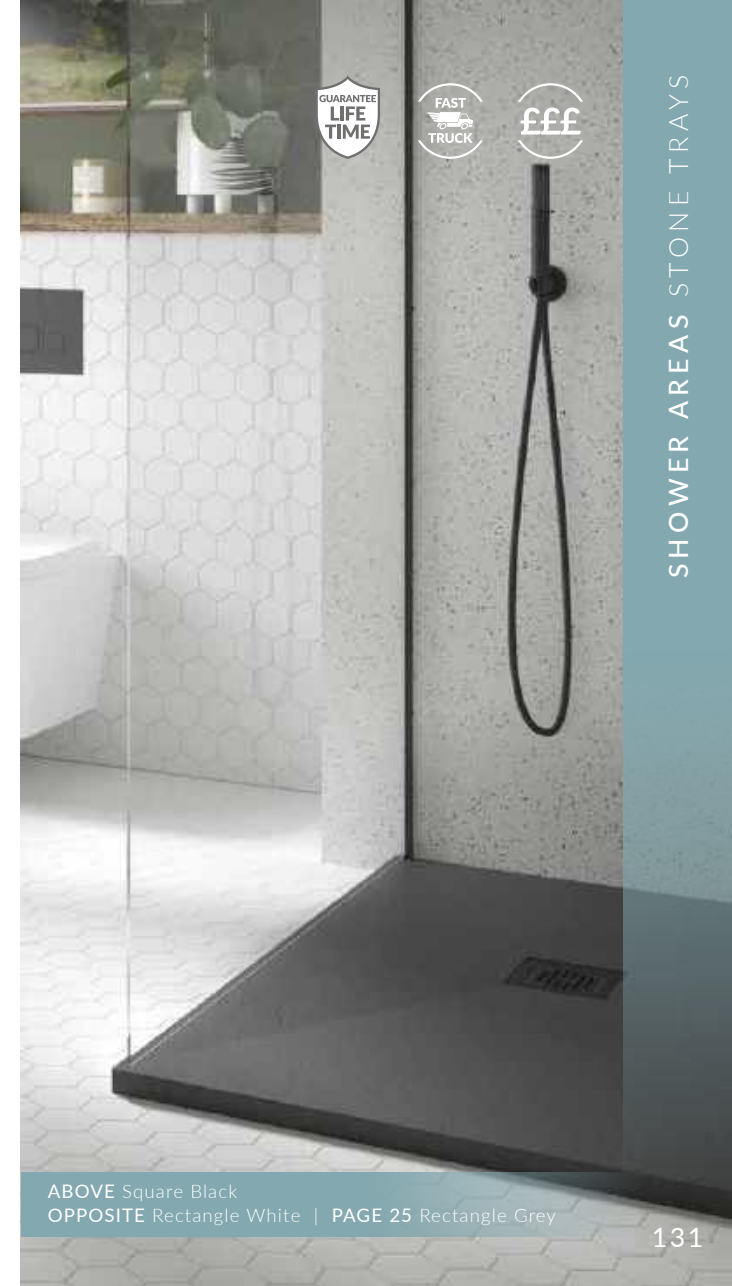

Stone Square

SIZE	WHITE	BLACK	GREY	NEW
800mm	@STLW8	@STLB8	@STLG8	
900mm	@STLW9	@STLB9	@STLG9	

ABOVE Square Black
OPPOSITE Rectangle White | PAGE 25 Rectangle Grey