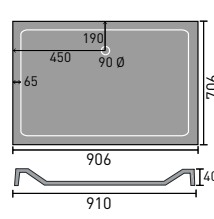

900x700mm Rectangular