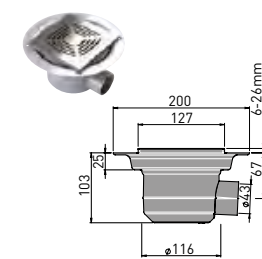

Smart Deck Drain
WRSDDR

Grids also available in colours:
Black WRSDDRB
Gold WRSDDRG