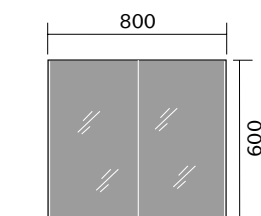

Levico LED Mirror Cabinet 800x600mm