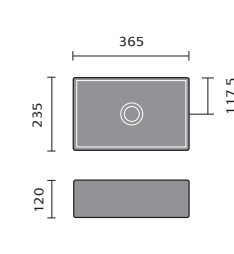

## FITTED FURNITURE STANDARD CABINETS

Vanity  
600mm

WC  
600mm

Drawer  
300mm

Base  
150mm

Base  
300mm

Base  
400mm