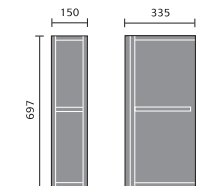

FITTED FURNITURE STANDARD CABINETS

Base
150mm

SPACESAVER CABINETS

FINISHING TOUCHES

ITEM	SIZE
Feet (Adjustable)	140mm-170mm
Plinth	145 mm x 2400mm x 20mm
End Panel	920mm x 355mm x 20mm
Scribing Panel	2100mm x 400mm x 20mm

WALL CABINETS

FITTED FURNITURE BASINS