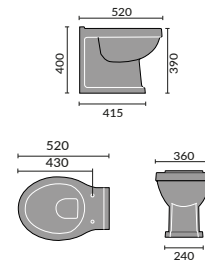

CLASSIC

Classic Back To Wall Toilet