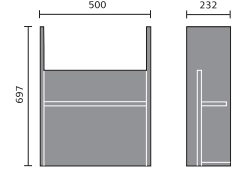

Vanity
500mm