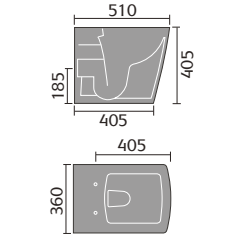

Ceriana Back To Wall Toilet