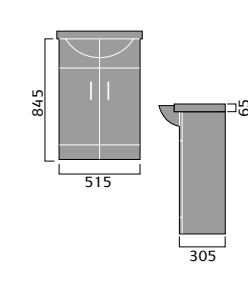

## CONTEMPORARY

65cm Vanity Unit And Basin

65cm Vanity Basin

55cm Vanity Unit And Basin

55cm Vanity Basin

45cm Vanity Unit And Basin

45cm Vanity Basin

Vanity WC Unit