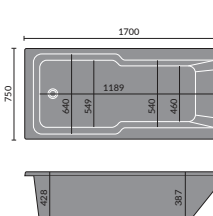

## MIRRORS & CABINETS

Bleu Bluetooth LED Mirror 700x500mm

Bleu Bluetooth LED Mirror 1200x600mm

Carina Mirror 700x600mm

Corvo LED Mirror Pendant 600mm

Corvo LED Mirror 700mm

Lesina Mirror 500x700mm

Lesina Mirror 600x800mm