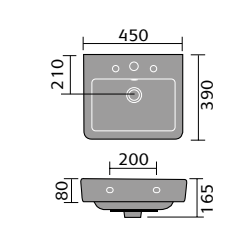

Valencia 45cm Cloakroom Basin 1th