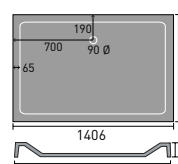

1400x900mm Rectangular