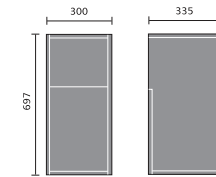

## FITTED FURNITURE STANDARD CABINETS

Vanity  
600mm

WC  
600mm

Drawer  
300mm

Base  
150mm

Base  
300mm

Base  
400mm