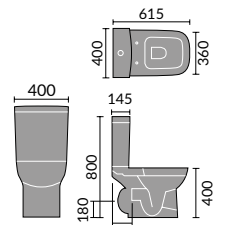

Bordeaux Open Backed Toilet