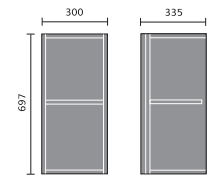

## FITTED FURNITURE STANDARD CABINETS

Vanity  
600mm

WC  
600mm

Drawer  
300mm

Base  
150mm

Base  
300mm

Base  
400mm