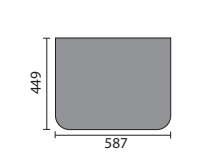

Pavo 600 Counter Top