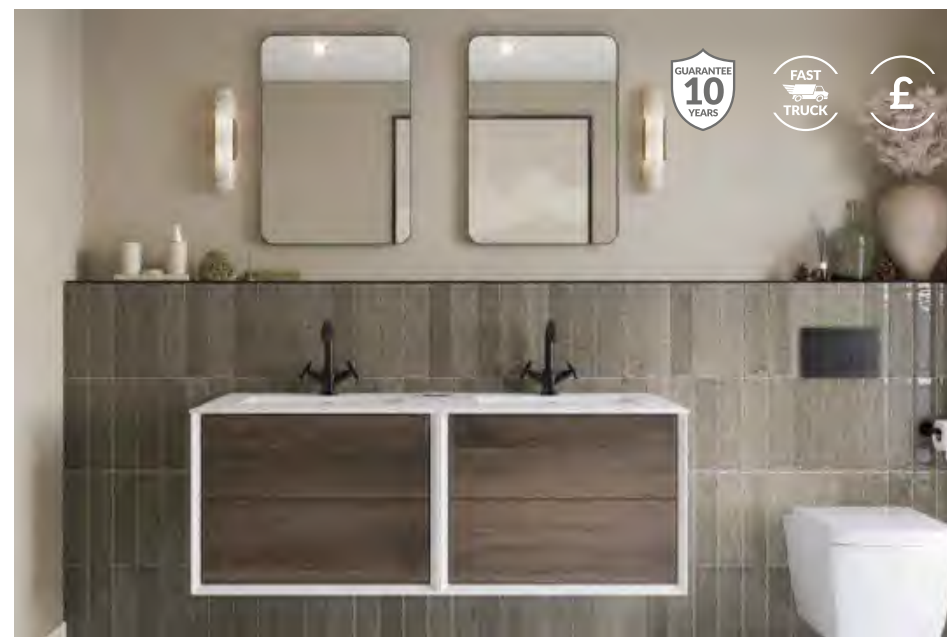

Features:

Demister Touch sensor Light colour control