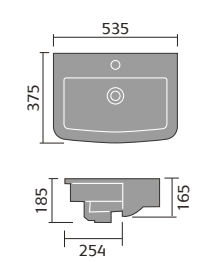

Ceriana 54cm
Semi Recessed Basin