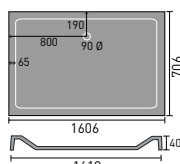

1600x700mm Rectangular