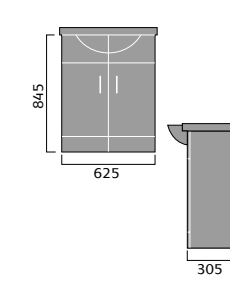

CONTEMPORARY

65cm Vanity Unit And Basin