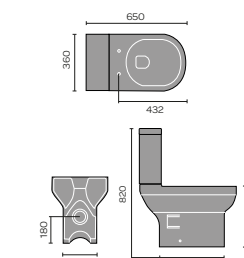

Florence Open Backed Toilet