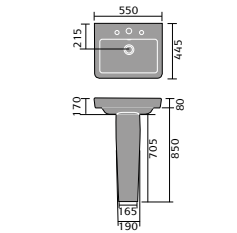

Valencia 55cm Basin 1th and Pedestal