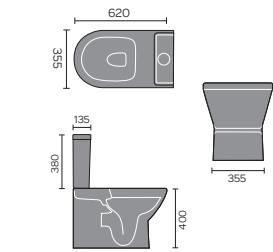

## PROVENCE

Provence Wall Hanging Toilet

Provence Flush To Wall Toilet

Provence 60cm Basin 1th And Semi / Full Pedestal

Provence Back To Wall Toilet

Provence Open Backed Toilet

Provence Ease Back To Wall Toilet