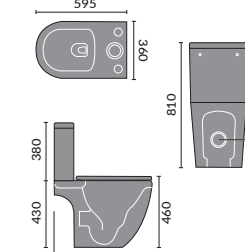

Trivento Open Backed Toilet