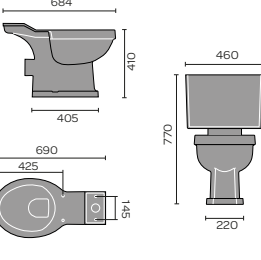

Classic Open Backed Toilet