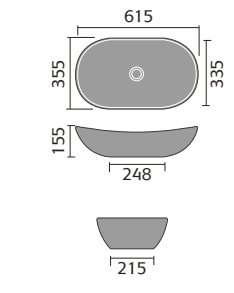

COUNTERTOP BASINS

Oval Countertop Basin