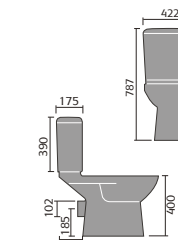

Rimini Open Backed Toilet