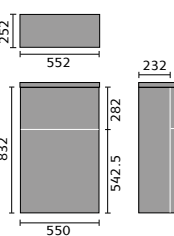

Carina WC Unit