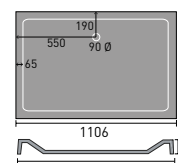

# LUXURY SHOWER TRAYS

1200x800mm Rectangular

1500x700mm Rectangular

1600x800mm Rectangular

1000x800mm Rectangular

1100x900mm Rectangular

900mm Quad

1200x800mm Quad LH Shown