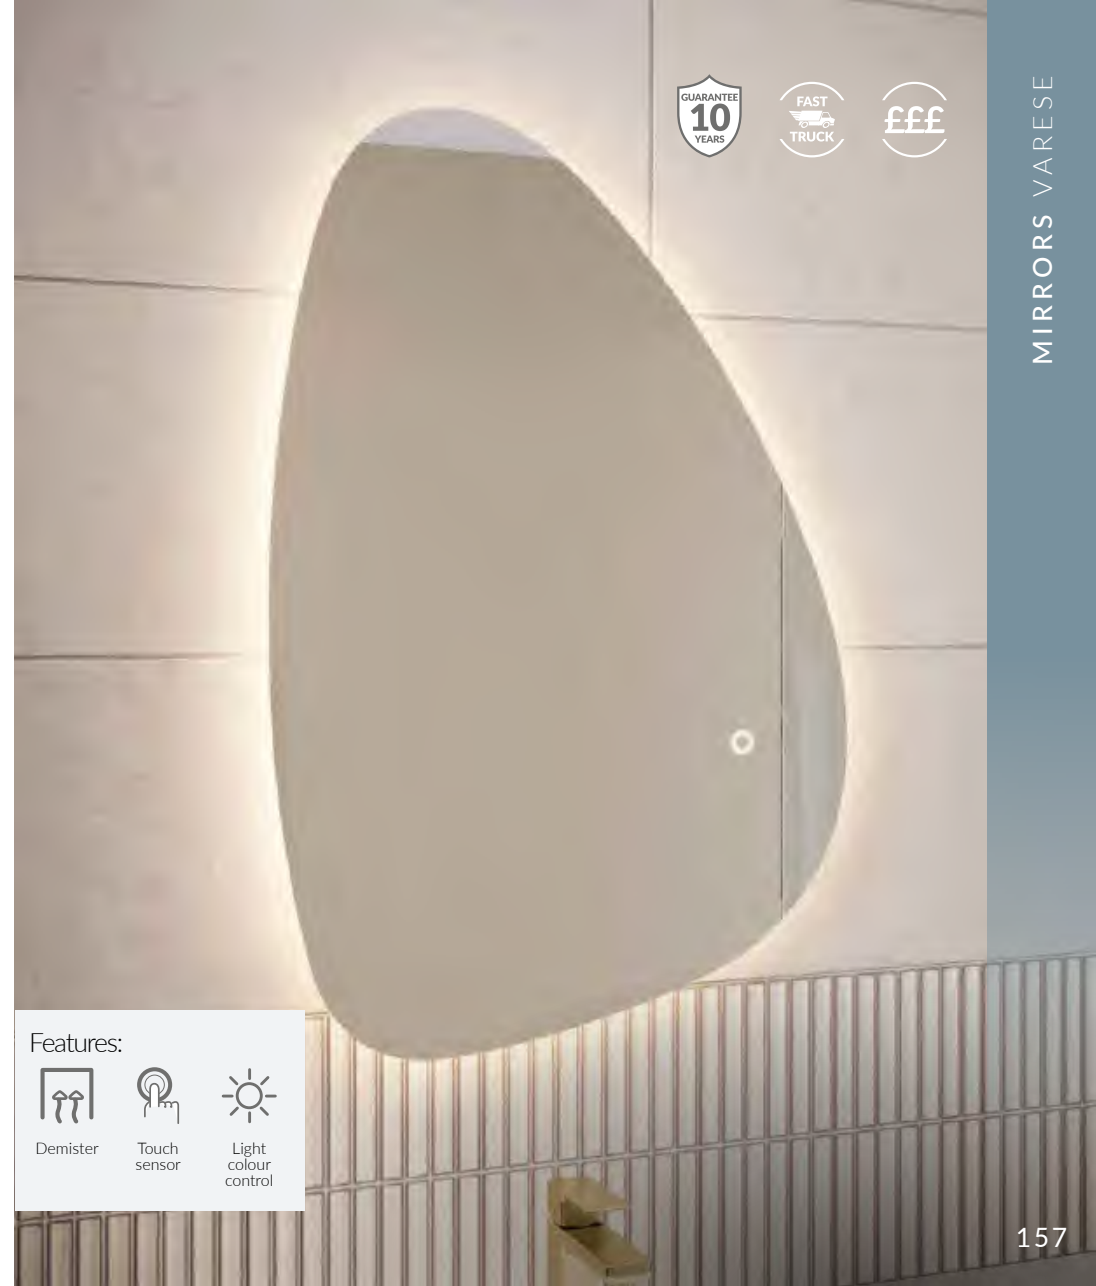

## LOOK OUT FOR THESE FEATURES AND BENEFITS

 Image for demonstration purpose only.

# VARESE

Pebble shaped with back-lit illumination.

Varese  
550x800mm  
MMVARP

Features:

-  Demister
-  Touch sensor
-  Light colour control