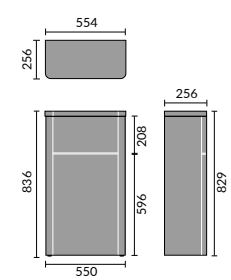

Tauri WC Unit