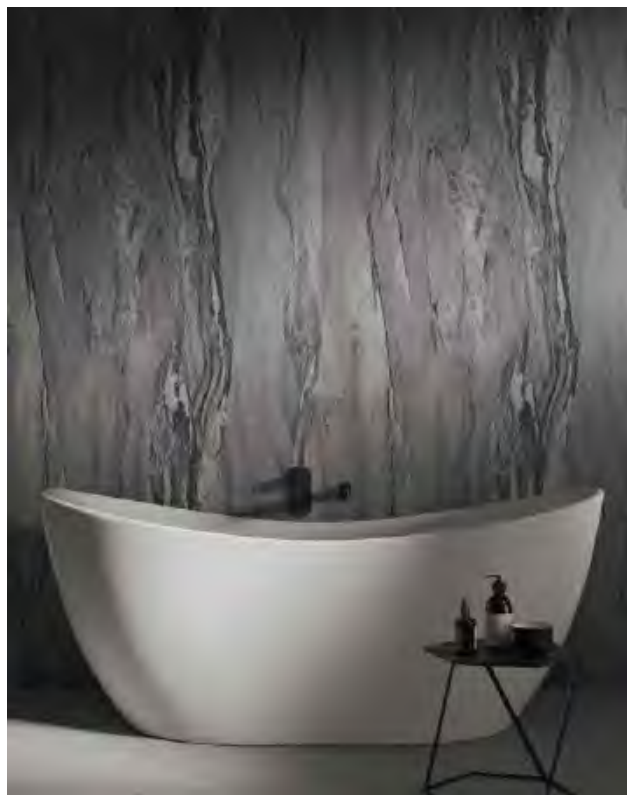

WALLS, FLOORS & CEILING COVERINGS

We have a good selection of wall, floor and ceiling coverings specifically designed for use in bathrooms, to suit all looks and colour schemes.

PANELS

Perfect for statement walls and shower areas.