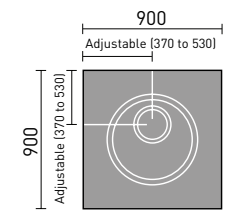

900mm Smart Deck
WRSD9