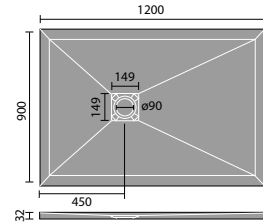

## LUXURY STONE SHOWER TRAYS

800mm Quad

900mm Quad

800mm Square

900mm Square

1200x800mm  
Rectangular

1200x900mm  
Rectangular

1400x800mm  
Rectangular