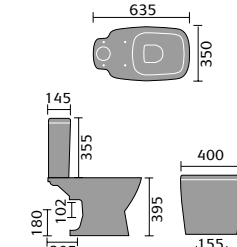

VALENCIA

Valencia Open Backed Toilet