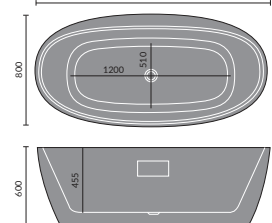

Round Freestanding
Bath 1700x800mm