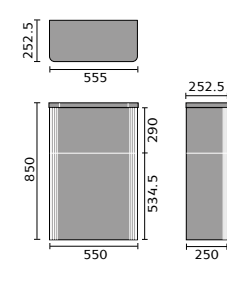

Pavo WC Unit