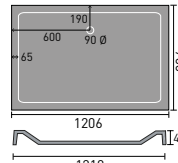

1200x900mm Rectangular