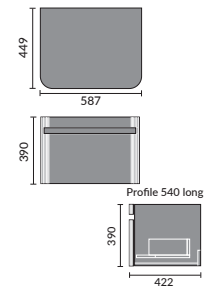

Pavo 600 Counter