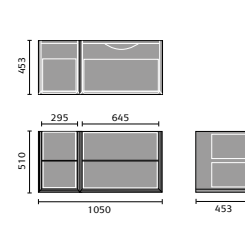

Delphina 1000 Vanity RH