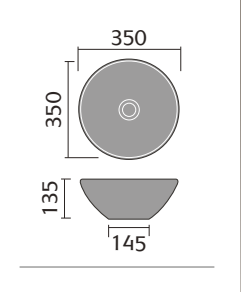

Soft Round Countertop Basin