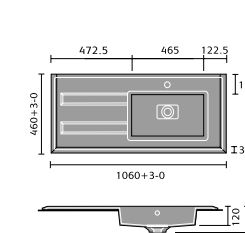

Delphina 1000 Vanity RH Basin