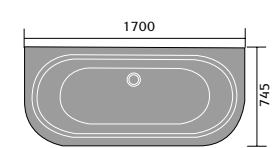

Flush to Wall Roll Top
Bath 1700x745mm