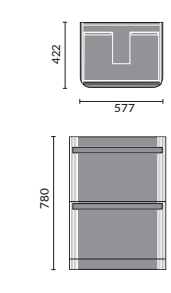

Pavo 600 Floor Standing