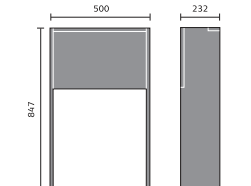

## SPACESAVER CABINETS

Vanity  
600mm

Vanity  
500mm

Base  
300mm

WC  
500mm

WC  
600mm