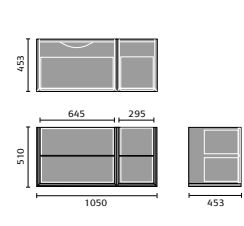

Delphina 1000 Vanity LH