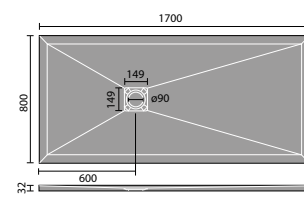

1700x800mm
Rectangular