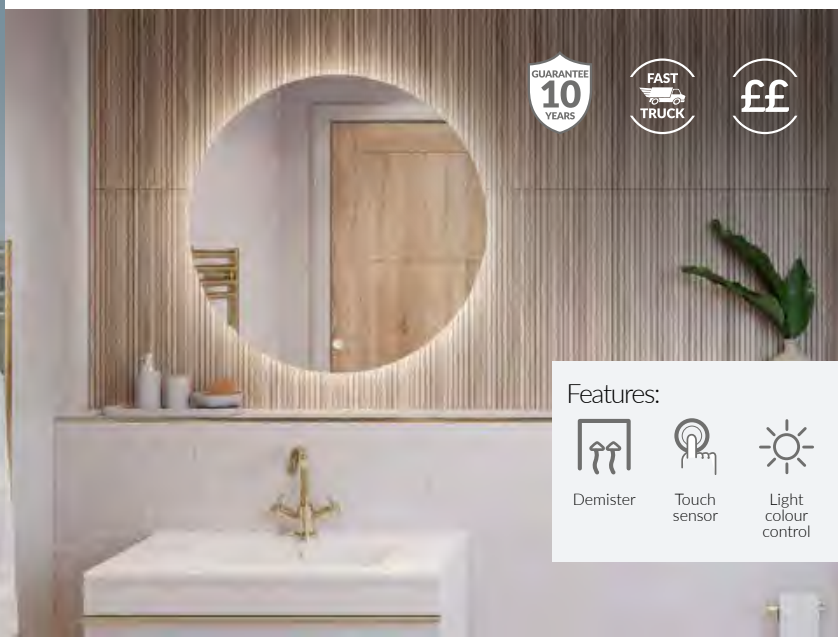

Features:

Demister Touch sensor Light colour control