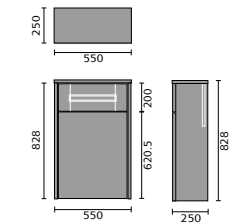

Classic WC Unit