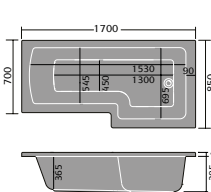

Square Showerbath 1700x850mm LH or RH (RH shown)