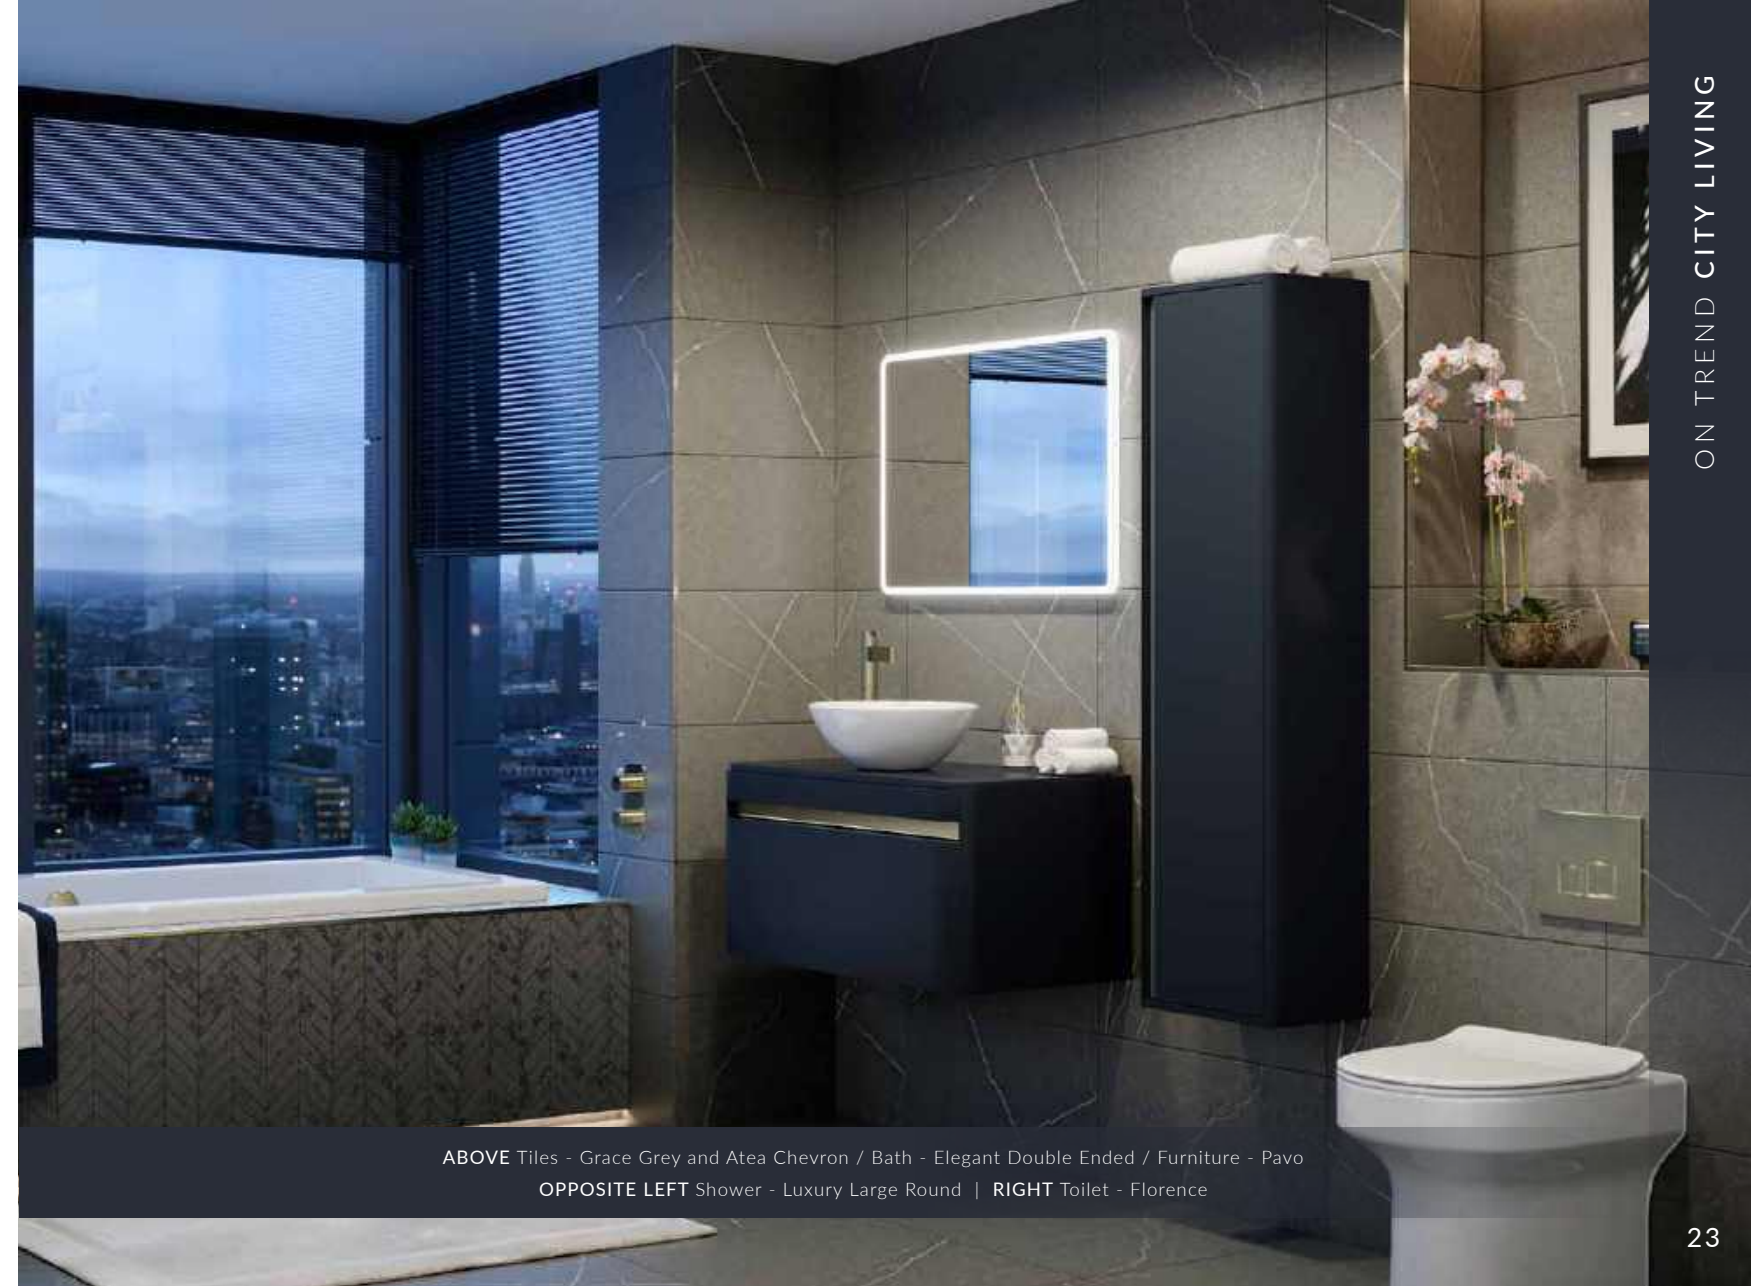

ON TREND CITY LIVING

This contemporary look uses moody greys and midnight blues accented with polished gold brassware to create a style that oozes class and sophistication. Think Brooklyn apartments at the cutting edge of interior design.

ABOVE Tiles - Grace Grey and Atea Chevron / Bath - Elegant Double Ended / Furniture - Pavo
OPPOSITE LEFT Shower - Luxury Large Round | RIGHT Toilet - Florence