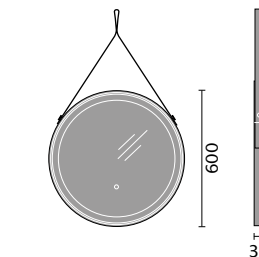

## MIRRORS & CABINETS

Bleu Bluetooth LED Mirror 700x500mm

Bleu Bluetooth LED Mirror 1200x600mm

Carina Mirror 700x600mm

Corvo LED Mirror Pendant 600mm

Corvo LED Mirror 700mm

Lesina Mirror 500x700mm

Lesina Mirror 600x800mm