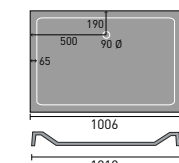

1000x900mm Rectangular