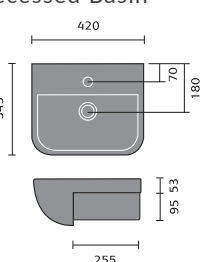

Provence 55cm  
Semi Recessed Basin

Spacesaver Curved  
Semi Recessed Basin

Spacesaver Square  
Semi Recessed Basin

Spacesaver  
Soft Round Semi  
Recessed Basin