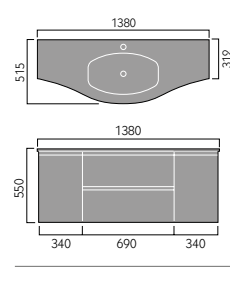

Tauri 1400 Vanity