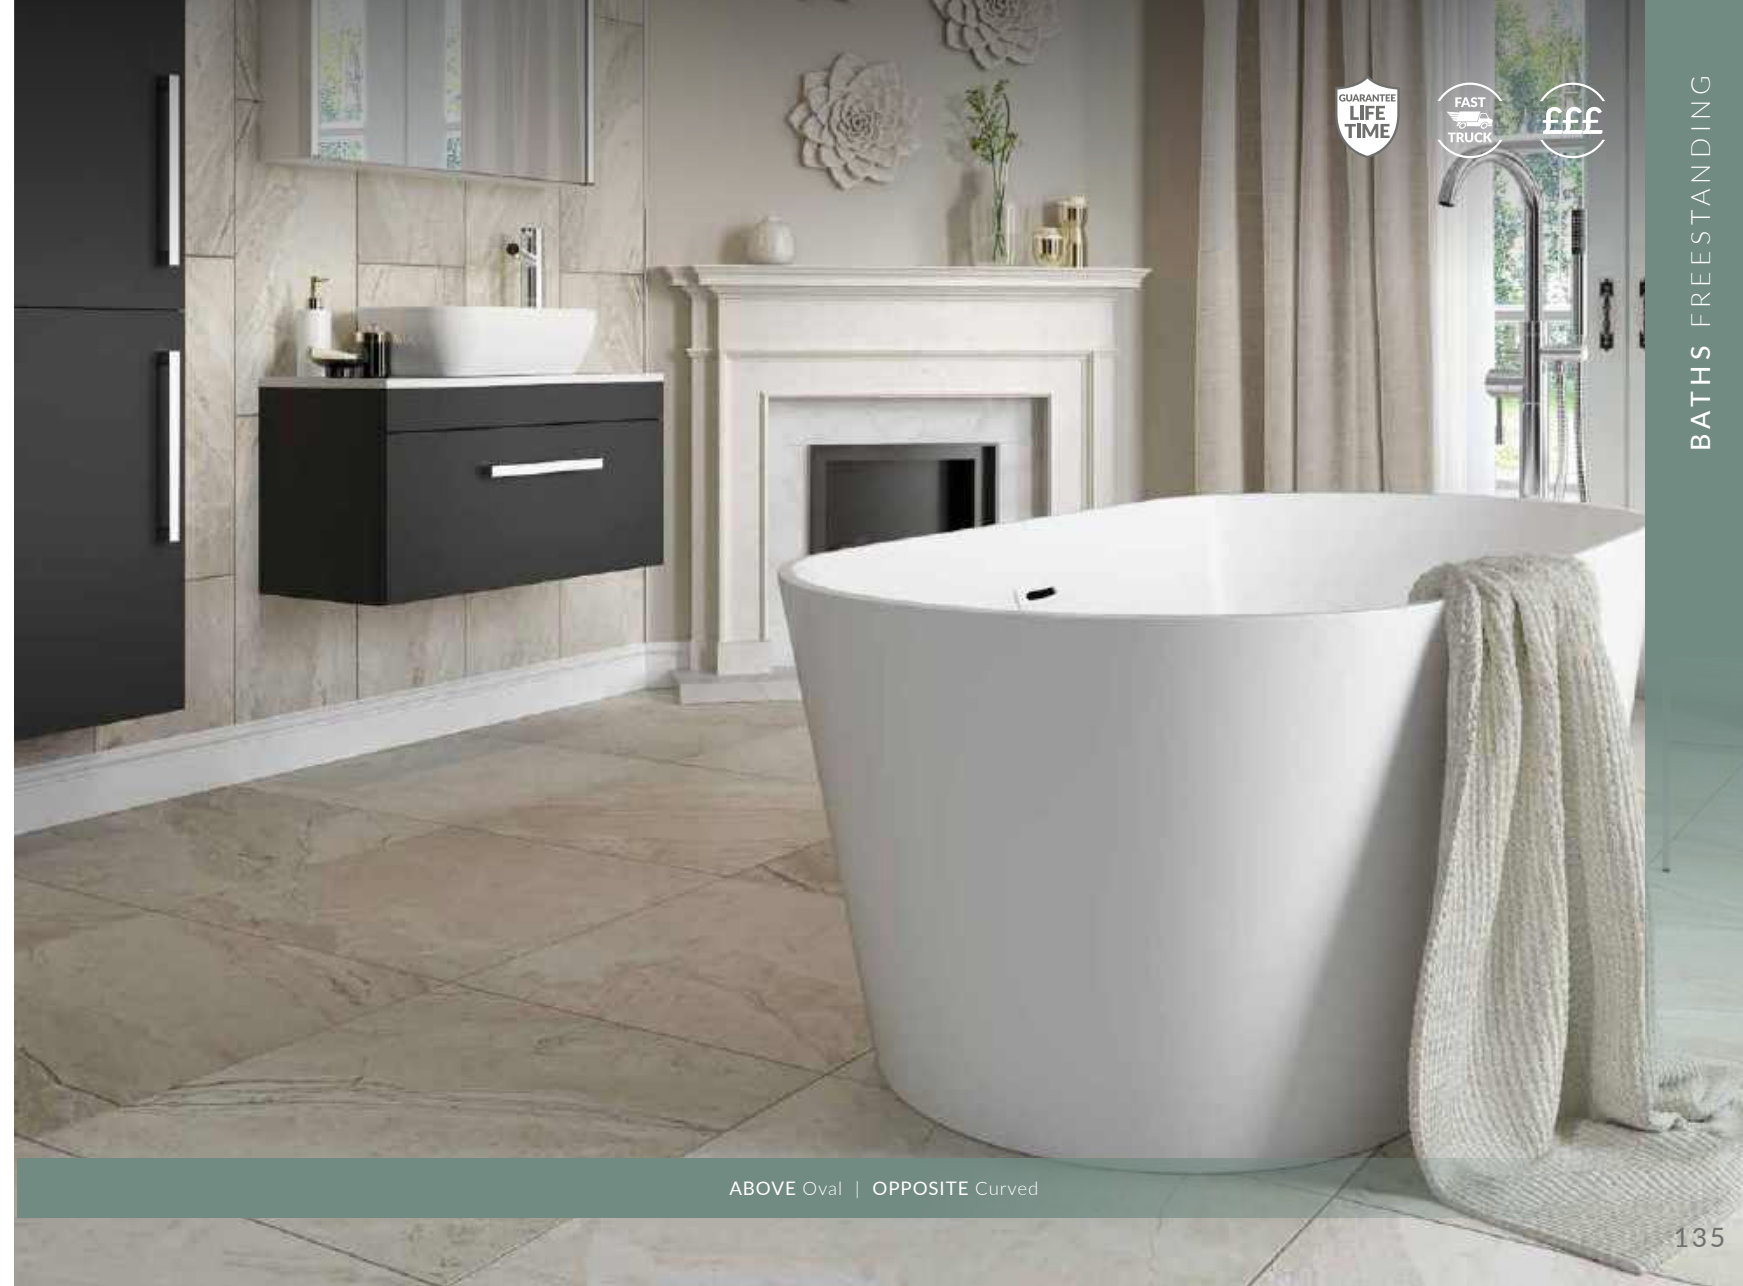

## Flush To Wall Contemporary Freestanding Bath

Taps can be deck mounted if required. Ask in depot for details.

SIZE	CODE
1700x800mm	BAFSBTWN

SEE PAGES 92-102 FOR TAP RANGES

ABOVE Oval | OPPOSITE Curved

# LEDGED FREESTANDING BATHS

A luxury freestanding bath with the added practicality of a slight ledge so the taps can be mounted on the bath.

Contemporary Freestanding Bath  
1800x800mm  
BACOF518

£

Round Freestanding Bath  
1700x800mm  
BAFSRW  
(includes easy access panel)