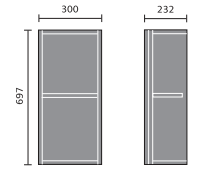

## SPACESAVER CABINETS

Vanity  
600mm

Vanity  
500mm

Base  
300mm

WC  
500mm

WC  
600mm