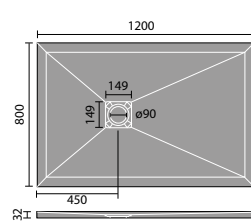

## LUXURY STONE SHOWER TRAYS

800mm Quad

900mm Quad

800mm Square

900mm Square

1200x800mm  
Rectangular

1200x900mm  
Rectangular

1400x800mm  
Rectangular