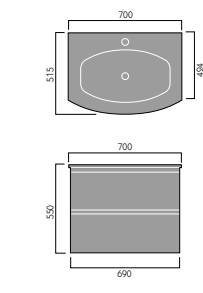

TAURI

Tauri 700 Vanity