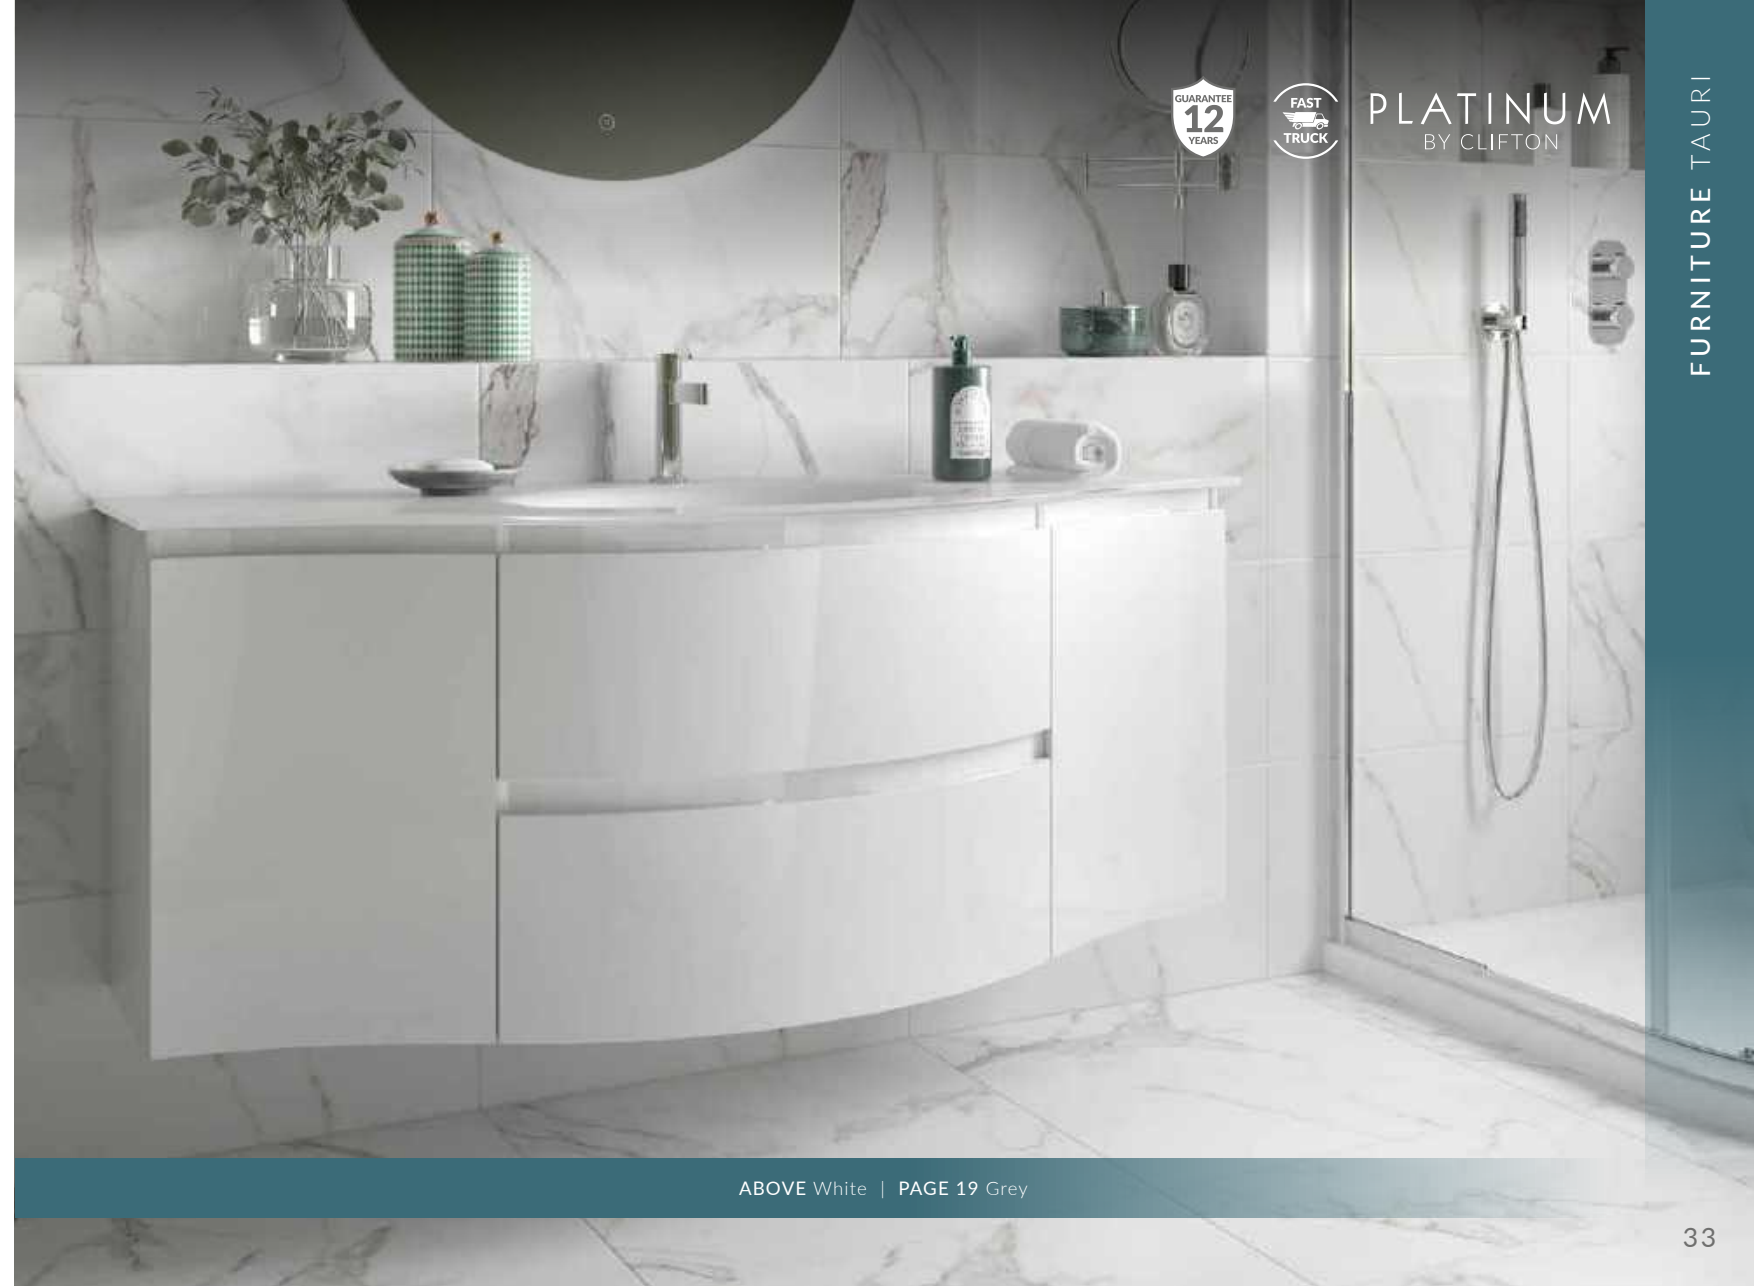

AVAILABLE IN GREY AND WHITE GLOSS BOTH WITH A BEAUTIFUL GLASS BASIN.

PLATINUM  
BY CLIFTON

ABOVE White | PAGE 19 Grey