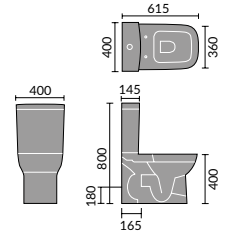

Bordeaux Flush to Wall Toilet