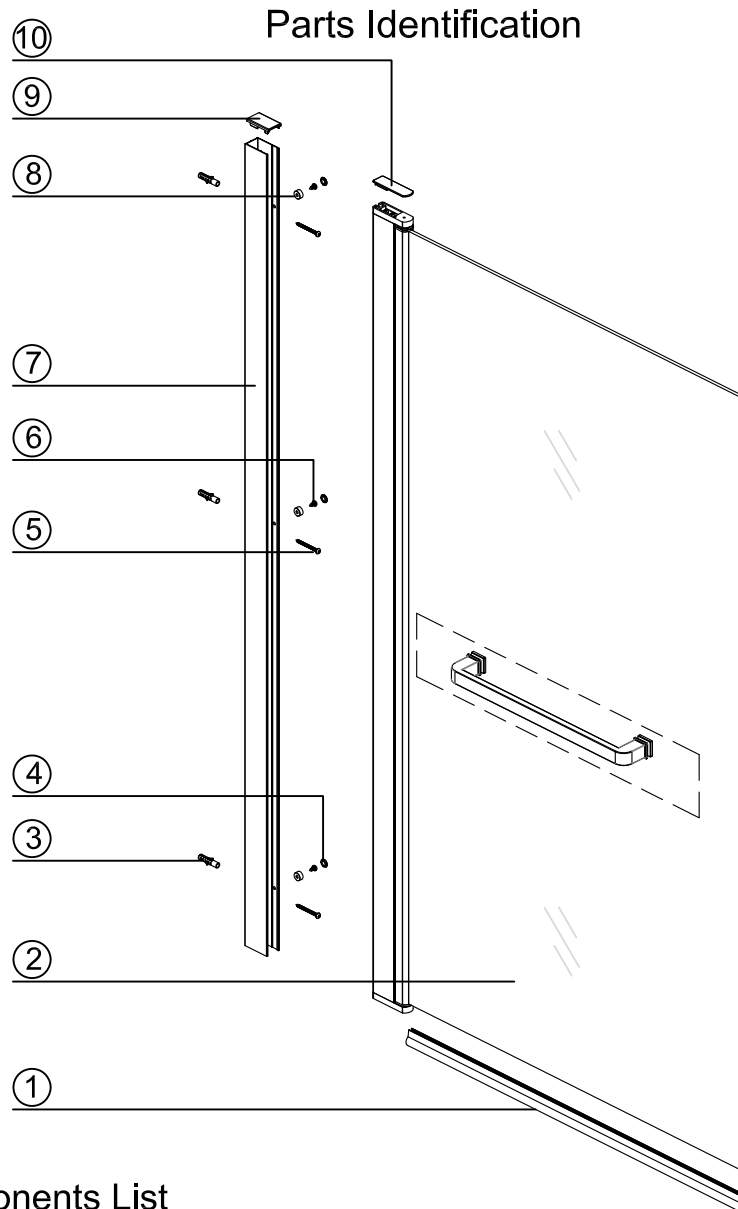

Important – Please Read

C0388-A00-01

If you need further help , Please contact your local depot www.ctb.co.uk

Important – Please Read

Components List

No.	Drawing	Description	Qty
1		PVC seal	1
2		Door Glass	1
3		Wall plug	3
4		Cover Cap	3
5		No.8x1 3/4" Pozi Pan Screw	3
6		No.8x 3/8" Pozi Pan Screw	3
7		Wall Profile	1
8		Fitting	3
9		Profile Cap	1
10		Vertical Stile Cap	1

----- optional , if applicable

If you need further help , Please contact your local depot www.ctb.co.uk

Important – Please Read

Tools required

Things to check before you start

*Check that the bath has been installed correctly and that it is level, tiled down onto and sealed to the manufacturer's guidelines.

***check**

*Ensure the product is fitted to a non-porous surface ie. tiled and that the shower area is water proof. Check that the wall surface is flat.

*Unpack and check the product is complete and undamaged.

LEVEL

Verify screen location is level, plumb, and square. Check dimensions of bath to ensure proper fit of screen

If you need further help , Please contact your local depot www.ctb.co.uk

Installation

If you need further help , Please contact your local depot www.ctb.co.uk