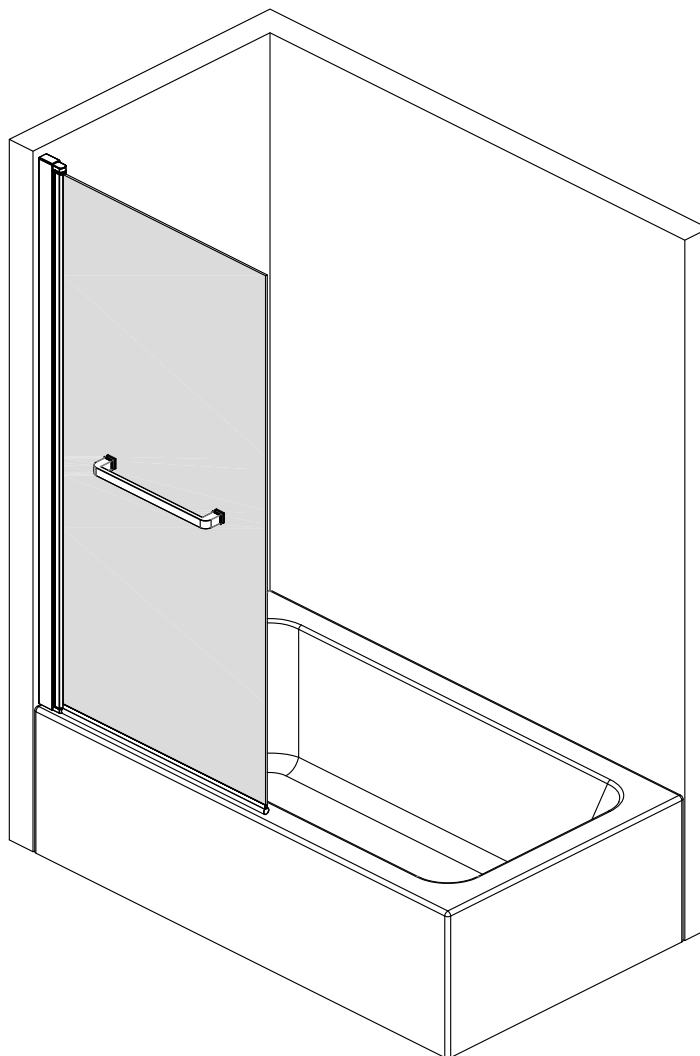

Important – Please Read

C0388-A00-01

If you need further help , Please contact your local depot www.ctb.co.uk

Important – Please Read

Components List

No.	Drawing	Description	Qty
1		PVC seal	1
2		Door Glass	1
3		Wall plug	3
4		Cover Cap	3
5		No.8x1 3/4" Pozi Pan Screw	3
6		No.8x 3/8" Pozi Pan Screw	3
7		Wall Profile	1
8		Fitting	3
9		Profile Cap	1
10		Vertical Stile Cap	1