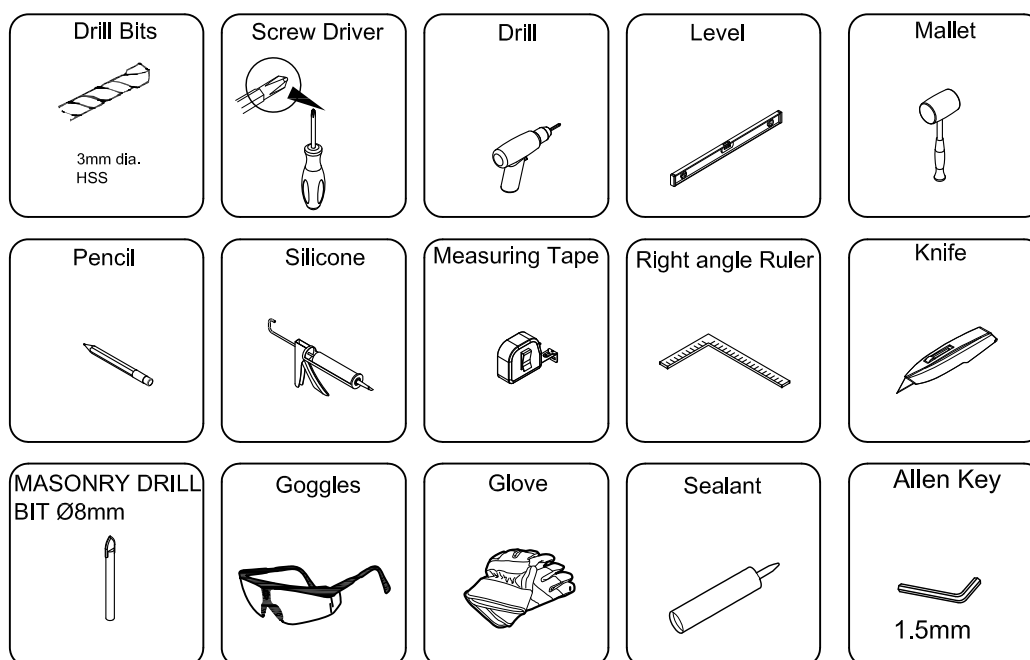

Important – Please Read

C0388-A00-01

If you need further help , Please contact your local depot www.ctb.co.uk

Important – Please Read

Components List

No.	Drawing	Description	Qty
1		PVC seal	1
2		Door Glass	1
3		Wall plug	3
4		Cover Cap	3
5		No.8x1 3/4" Pozi Pan Screw	3
6		No.8x 3/8" Pozi Pan Screw	3
7		Wall Profile	1
8		Fitting	3
9		Profile Cap	1
10		Vertical Stile Cap	1

----- optional , if applicable

If you need further help , Please contact your local depot www.ctb.co.uk

Important – Please Read

Tools required

Things to check before you start

*Check that the bath has been installed correctly and that it is level, tiled down onto and sealed to the manufacturer's guidelines.