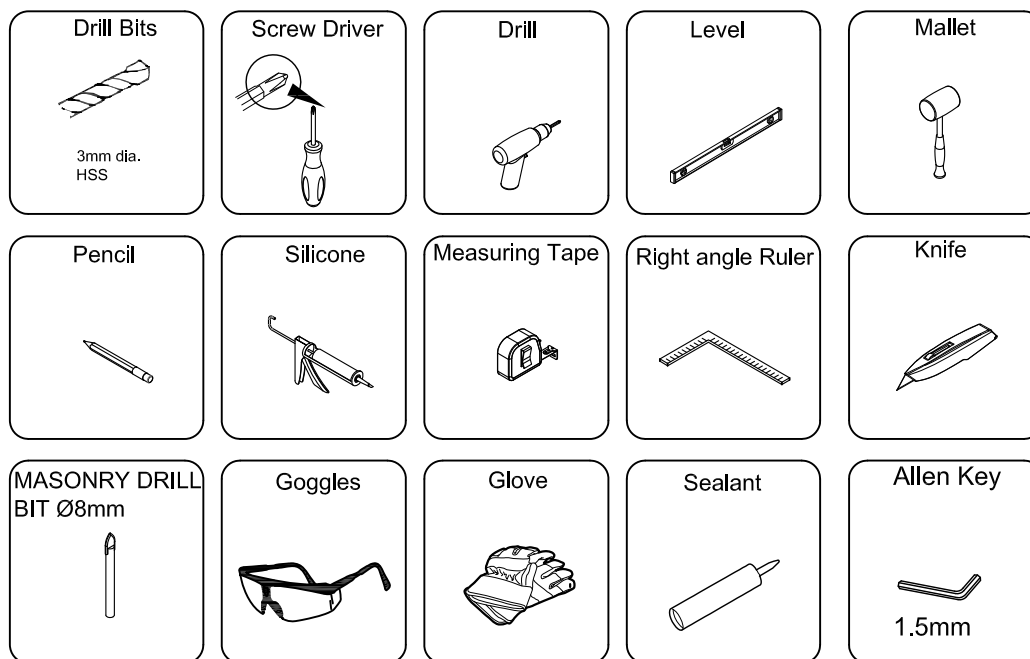

Important – Please Read

C0388-A00-01

If you need further help , Please contact your local depot www.ctb.co.uk

Important – Please Read

Components List

No.	Drawing	Description	Qty
1		PVC seal	1
2		Door Glass	1
3		Wall plug	3
4		Cover Cap	3
5		No.8x1 3/4" Pozi Pan Screw	3
6		No.8x 3/8" Pozi Pan Screw	3
7		Wall Profile	1
8		Fitting	3
9		Profile Cap	1
10		Vertical Stile Cap	1

----- optional , if applicable

If you need further help , Please contact your local depot www.ctb.co.uk

Important – Please Read

Tools required

Things to check before you start

*Check that the bath has been installed correctly and that it is level, tiled down onto and sealed to the manufacturer's guidelines.