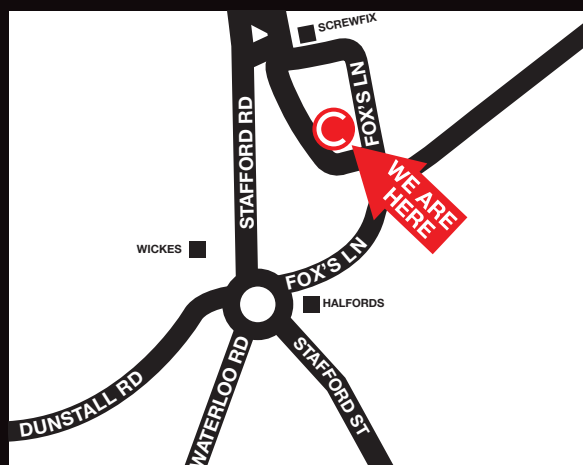

TRADE TRUSTED QUALITY

VitroA

BEST TRADE PRICE

WOLVERHAMPTON

Mon	08.00 - 16.00
Tue	08.00 - 16.00
Wed	08.00 - 17.00
Thu	08.00 - 17.00
Fri	08.00 - 16.00
Sat	09.00 - 13.00
Sun	Closed

Unit 10, Wulfrun Trading Estate,
WOLVERHAMPTON WV10 6HH