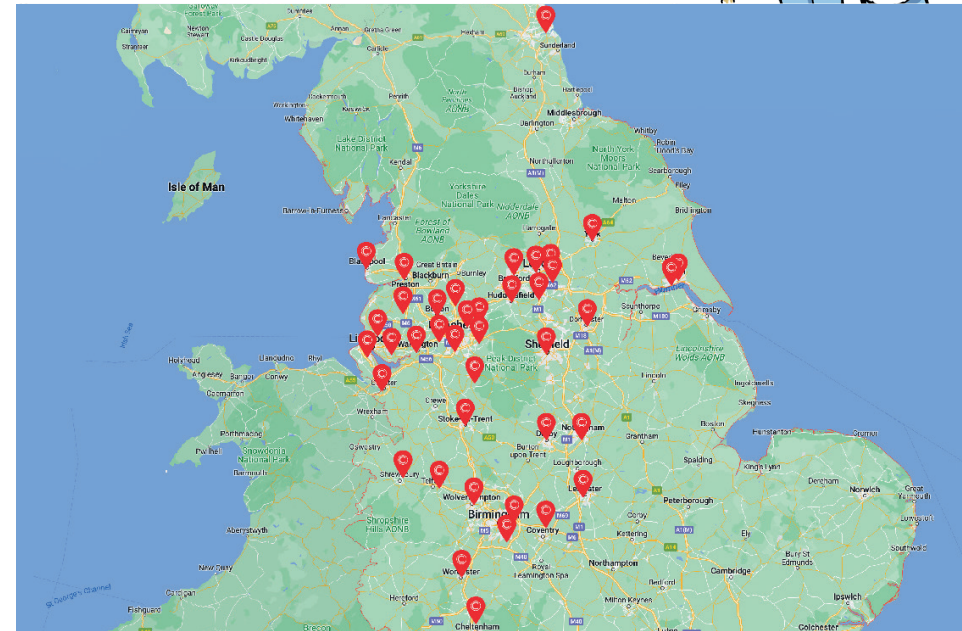

SUPPORTING LOCAL TRADERS AND THEIR BUSINESSES

BATHROOMS FOR EVERY BUDGET

PLATINUM BY CLIFTON

Luxury

TRADE

OVER 40 DEPOTS

FULLY STOCKED & LOCAL TO YOU

WITH CENTRAL DEPOT SUPPORT