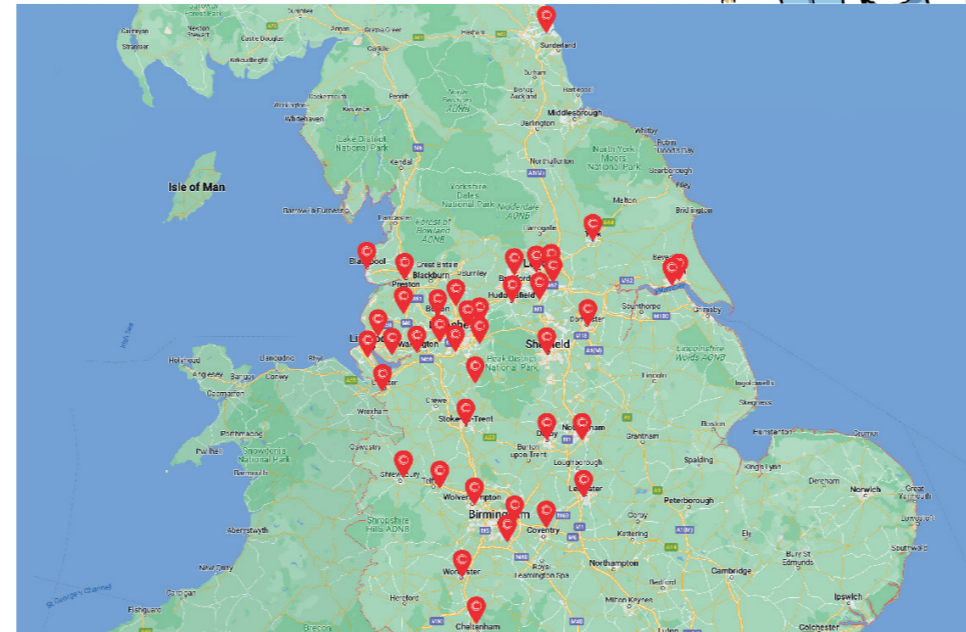

TRADE TRUSTED QUALITY

VitroA

BEST TRADE PRICE

LEEDS SEACROFT

Mon	08.00 - 16.00
Tue	08.00 - 16.00
Wed	08.00 - 17.00
Thu	08.00 - 17.00
Fri	08.00 - 16.00
Sat	09.00 - 13.00
Sun	Closed

Unit E, Seacroft Industrial Estate, Coal Road, Leeds, Outer Ring Road, LEEDS SEACROFT LS14 2AQ

SUPPORTING LOCAL TRADERS AND THEIR BUSINESSES

BATHROOMS FOR EVERY BUDGET

PLATINUM BY CLIFTON

Luxury

TRADE

OVER 40 DEPOTS

FULLY STOCKED & LOCAL TO YOU

WITH CENTRAL DEPOT SUPPORT