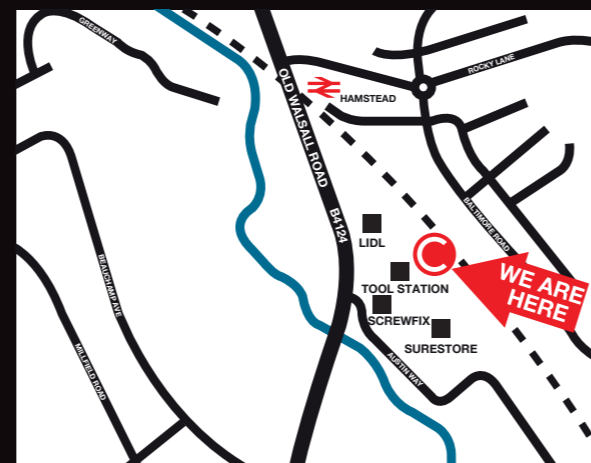

TRADE TRUSTED QUALITY

HAMSTEAD

Mon	08.00 - 16.00
Tue	08.00 - 16.00
Wed	08.00 - 17.00
Thu	08.00 - 17.00
Fri	08.00 - 16.00
Sat	09.00 - 13.00
Sun	Closed

Unit 2, Prime Park, Old Walsall Rd, HAMSTEAD B42 1DT

Telephone 07521 425190 hamstead@ctb.co.uk