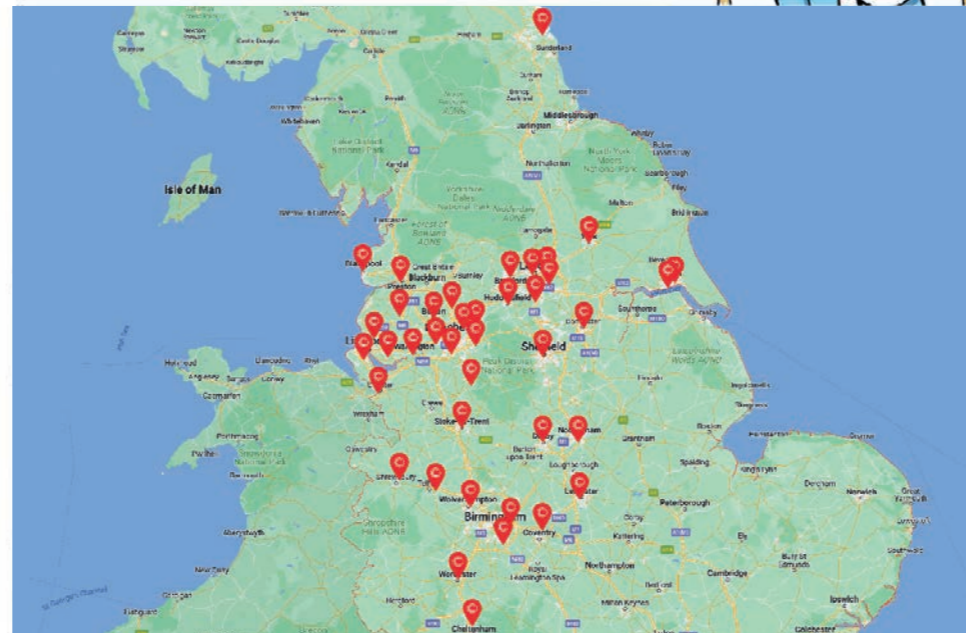

GREAT TEAM

THAT CARE

OVER 40 DEPOTS

FULLY STOCKED & LOCAL TO YOU

WITH CENTRAL DEPOT SUPPORT

BATHROOMS FOR EVERY BUDGET

PLATINUM BY CLIFTON

Luxury