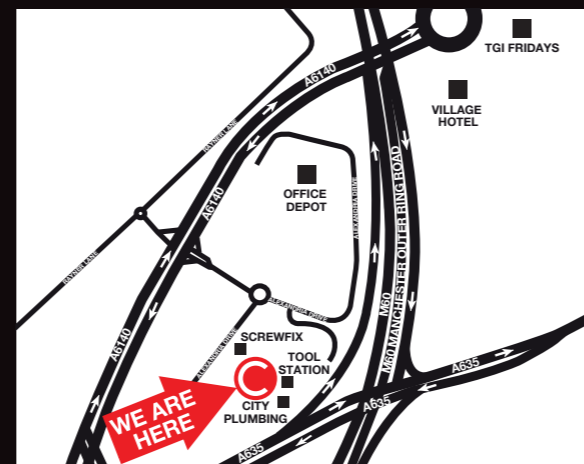

TRADE TRUSTED QUALITY

ASHTON-UNDER-LYNE

Mon	08.00 - 16.00
Tue	08.00 - 16.00
Wed	08.00 - 17.00
Thu	08.00 - 17.00
Fri	08.00 - 16.00
Sat	09.00 - 13.00
Sun	Closed

Unit 4, Alexandria Drive, Ashton-under-Lyne OL7 0QN