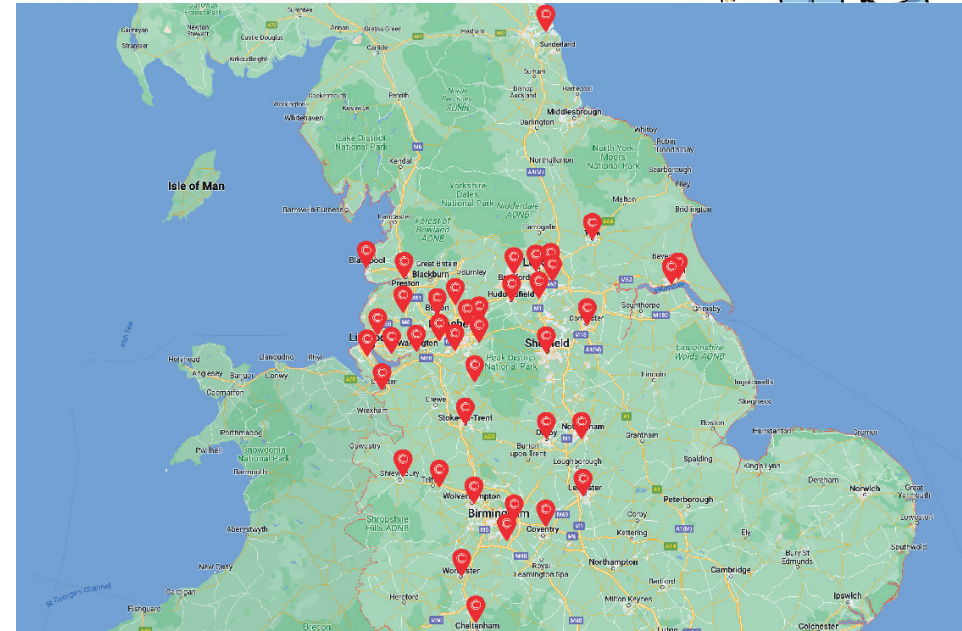

SUPPORTING LOCAL TRADERS AND THEIR BUSINESSES

BATHROOMS FOR EVERY BUDGET

PLATINUM BY CLIFTON

Luxury

TRADE

OVER 40 DEPOTS

FULLY STOCKED & LOCAL TO YOU

WITH CENTRAL DEPOT SUPPORT