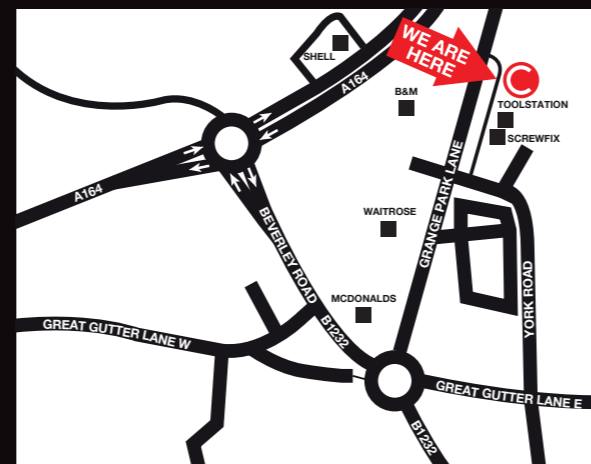

TRADE TRUSTED QUALITY

VitroA

BEST TRADE PRICE

HULL WILLERBY

Mon	08.00 - 16.00
Tue	08.00 - 16.00
Wed	08.00 - 17.00
Thu	08.00 - 17.00
Fri	08.00 - 16.00
Sat	09.00 - 13.00
Sun	Closed

The Trade Yard, Grange Park Lane, Willerby,
HULL WILLERBY HU10 6XA